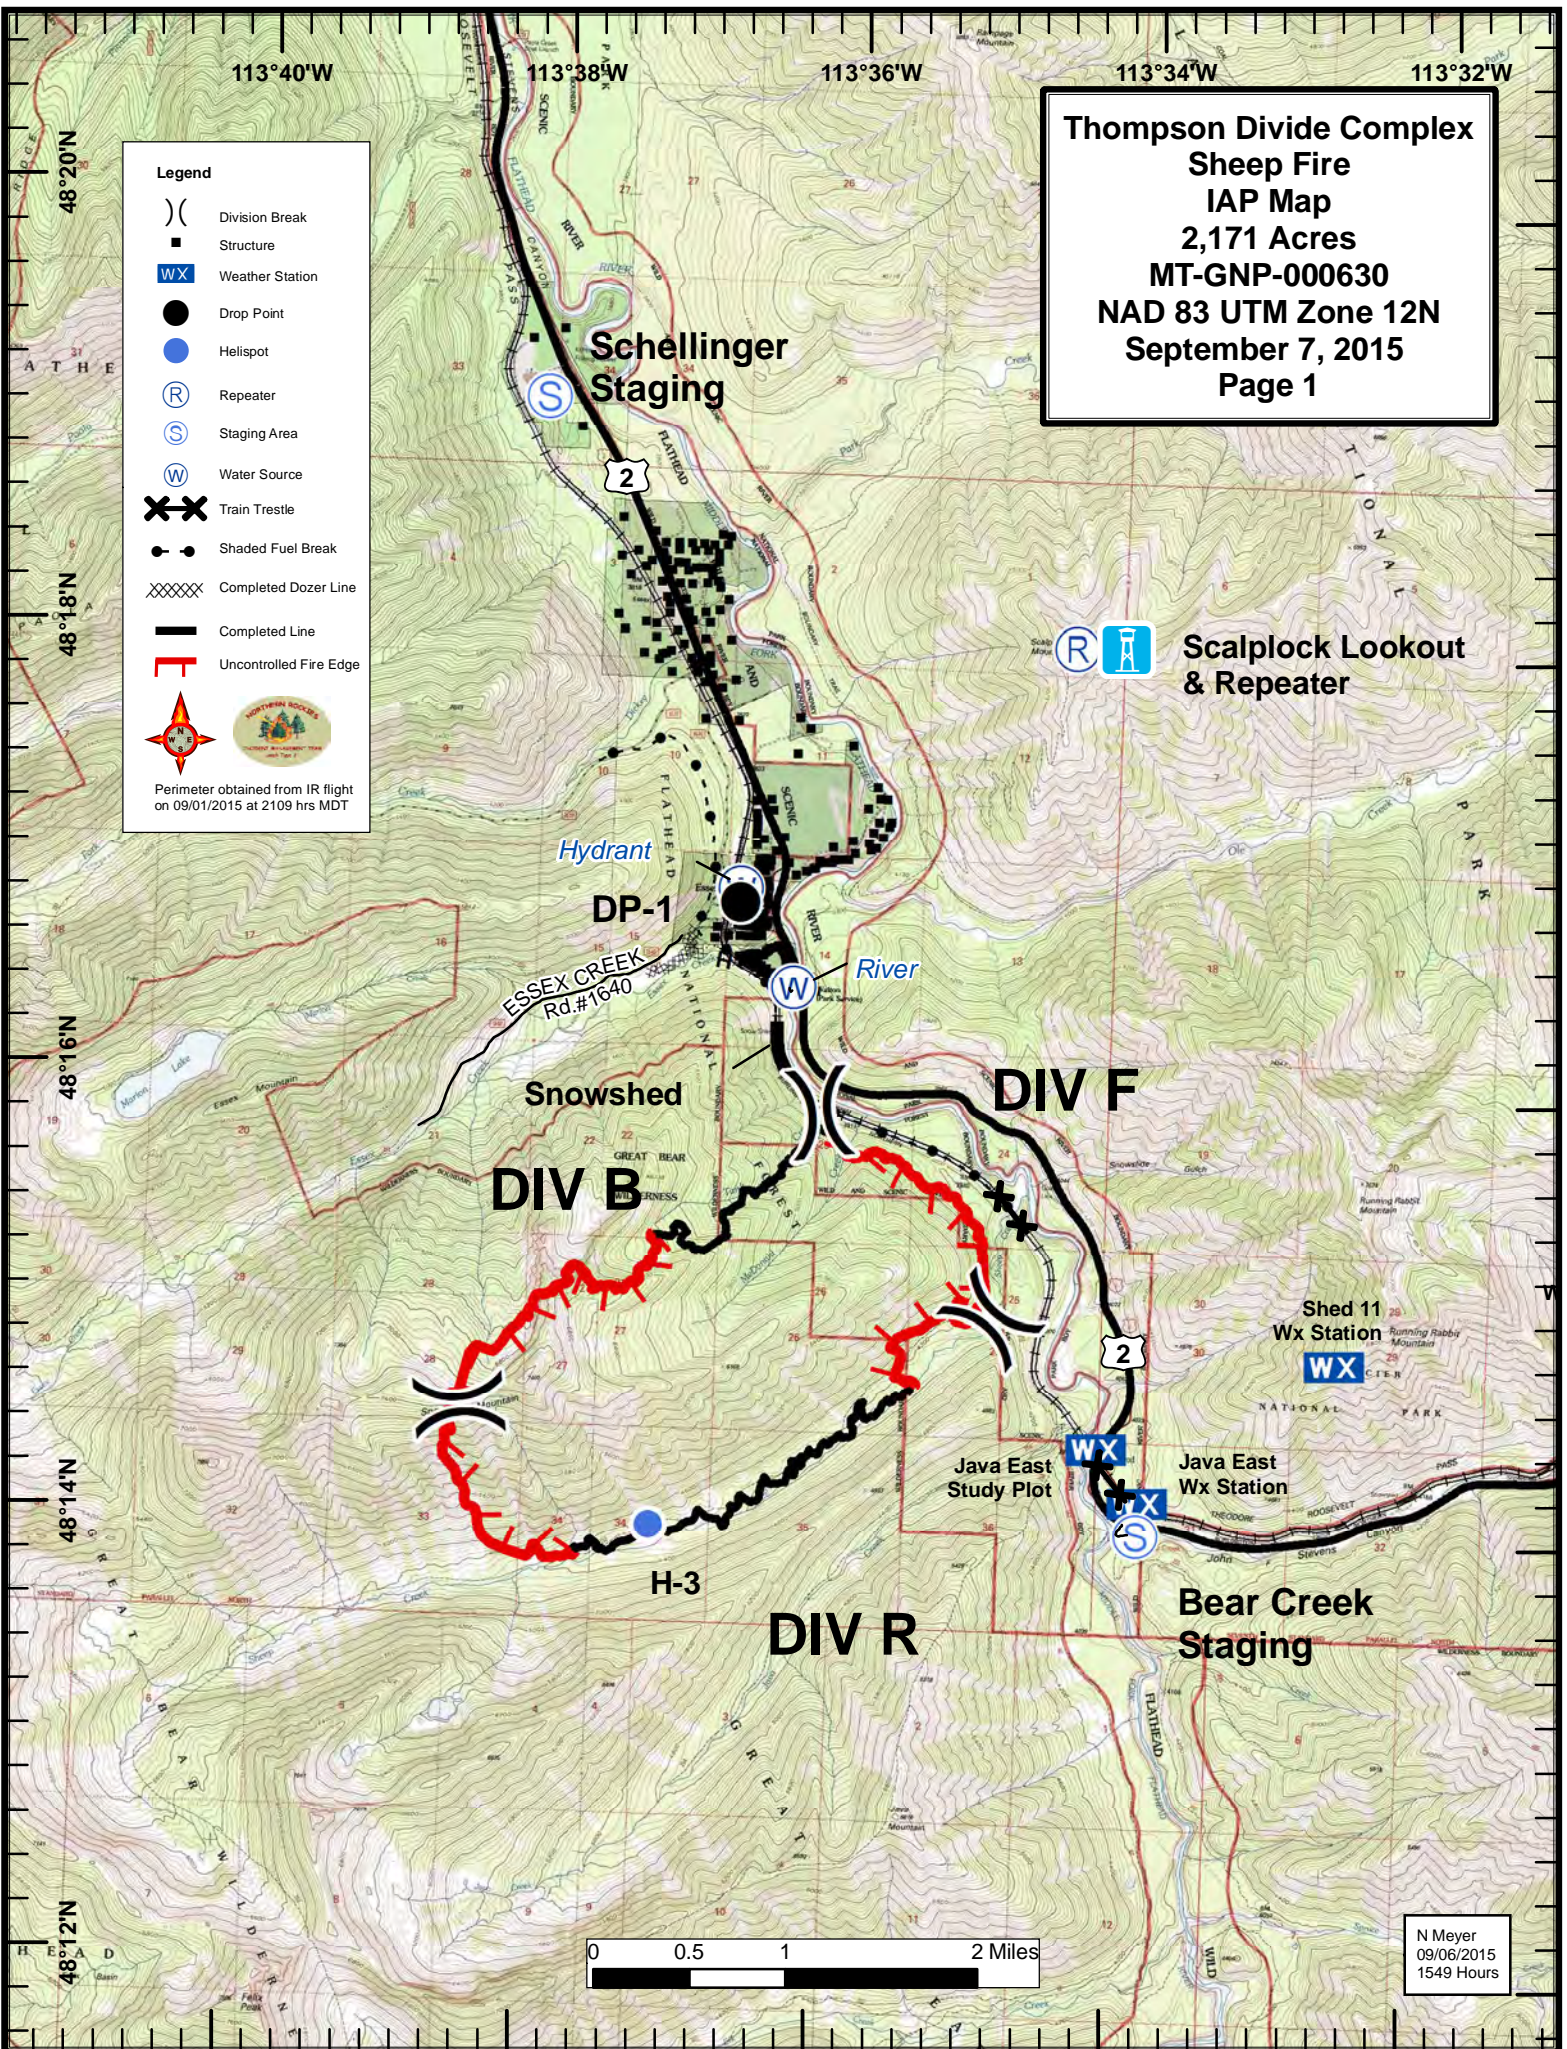

**Thompson Divide Complex
Sheep Fire
IAP Map
2,171 Acres
MT-GNP-000630
NAD 83 UTM Zone 12N
September 7, 2015
Page 1**

Legend

- Division Break
- Structure
- Weather Station
- Drop Point
- Helispot
- Repeater
- Staging Area
- Water Source
- Train Trestle
- Shaded Fuel Break
- Completed Dozer Line
- Completed Line
- Uncontrolled Fire Edge

Perimeter obtained from IR flight on 09/01/2015 at 2109 hrs MDT

N Meyer
09/06/2015
1549 Hours