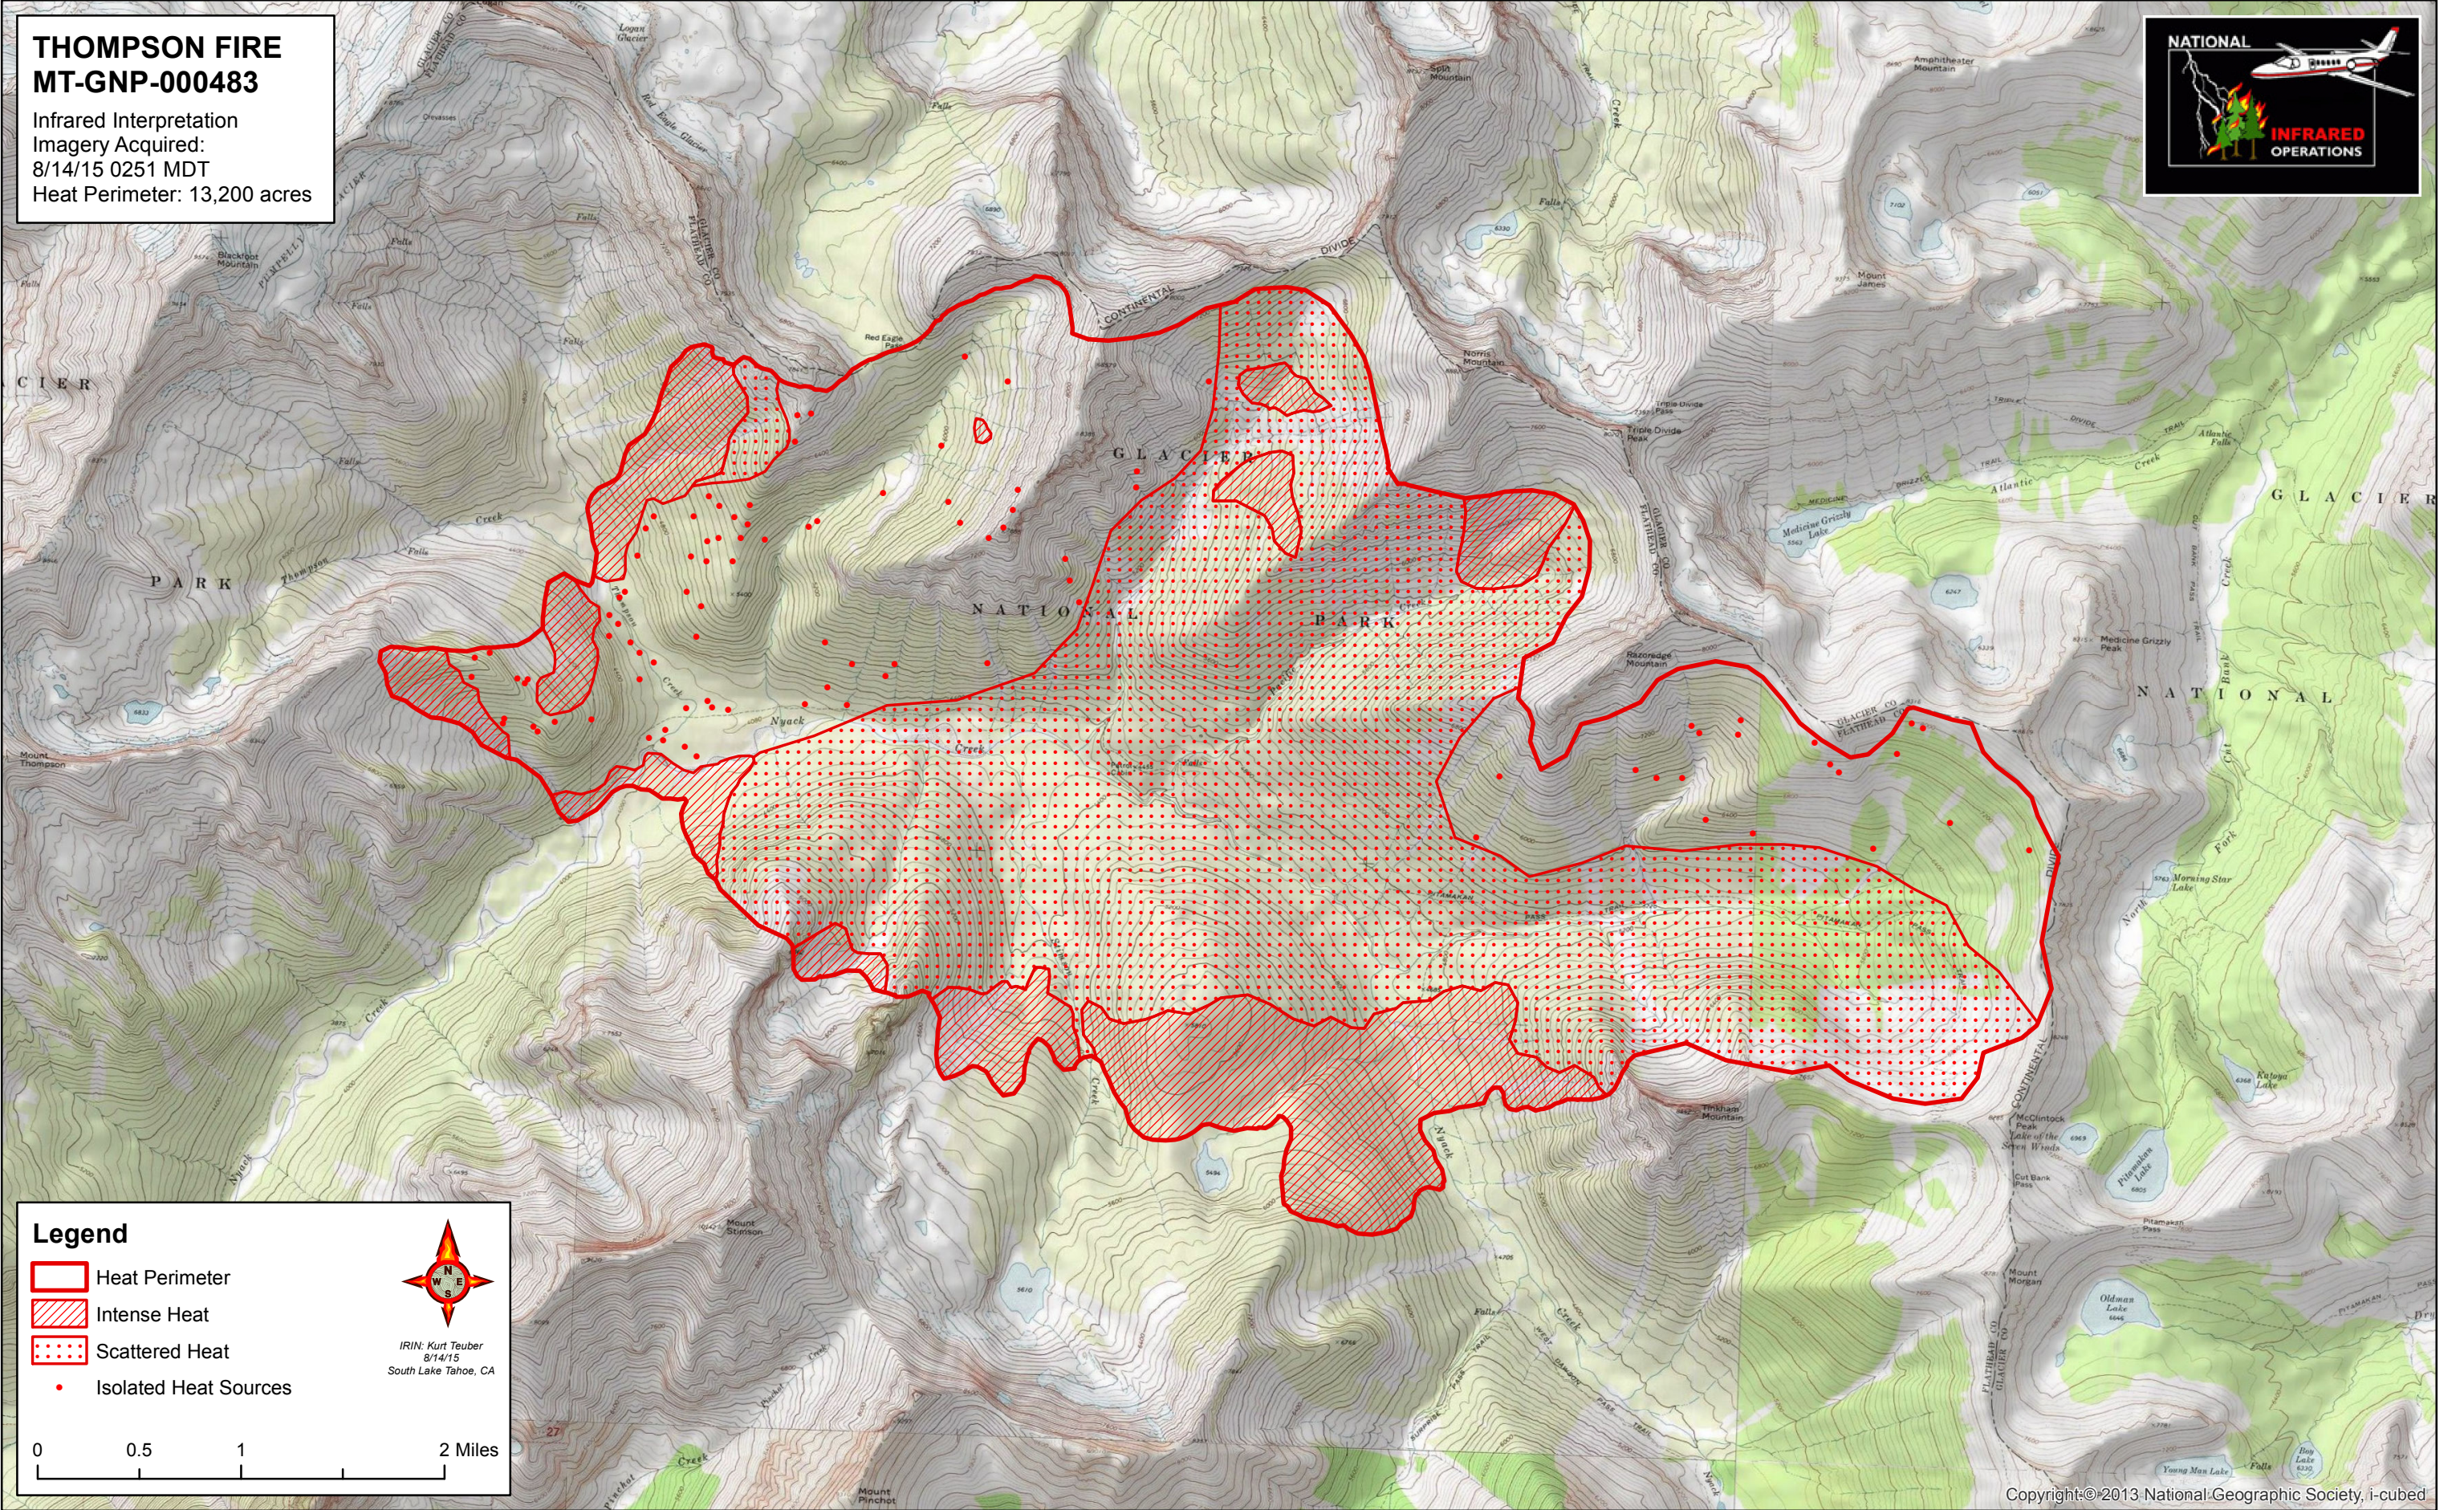

THOMPSON FIRE MT-GNP-000483

Infrared Interpretation
Imagery Acquired:
8/14/15 0251 MDT
Heat Perimeter: 13,200 acres

- Legend**
- Heat Perimeter
 - Intense Heat
 - Scattered Heat
 - Isolated Heat Sources

IRIN: Kurt Teuber
8/14/15
South Lake Tahoe, CA

0 0.5 1 2 Miles