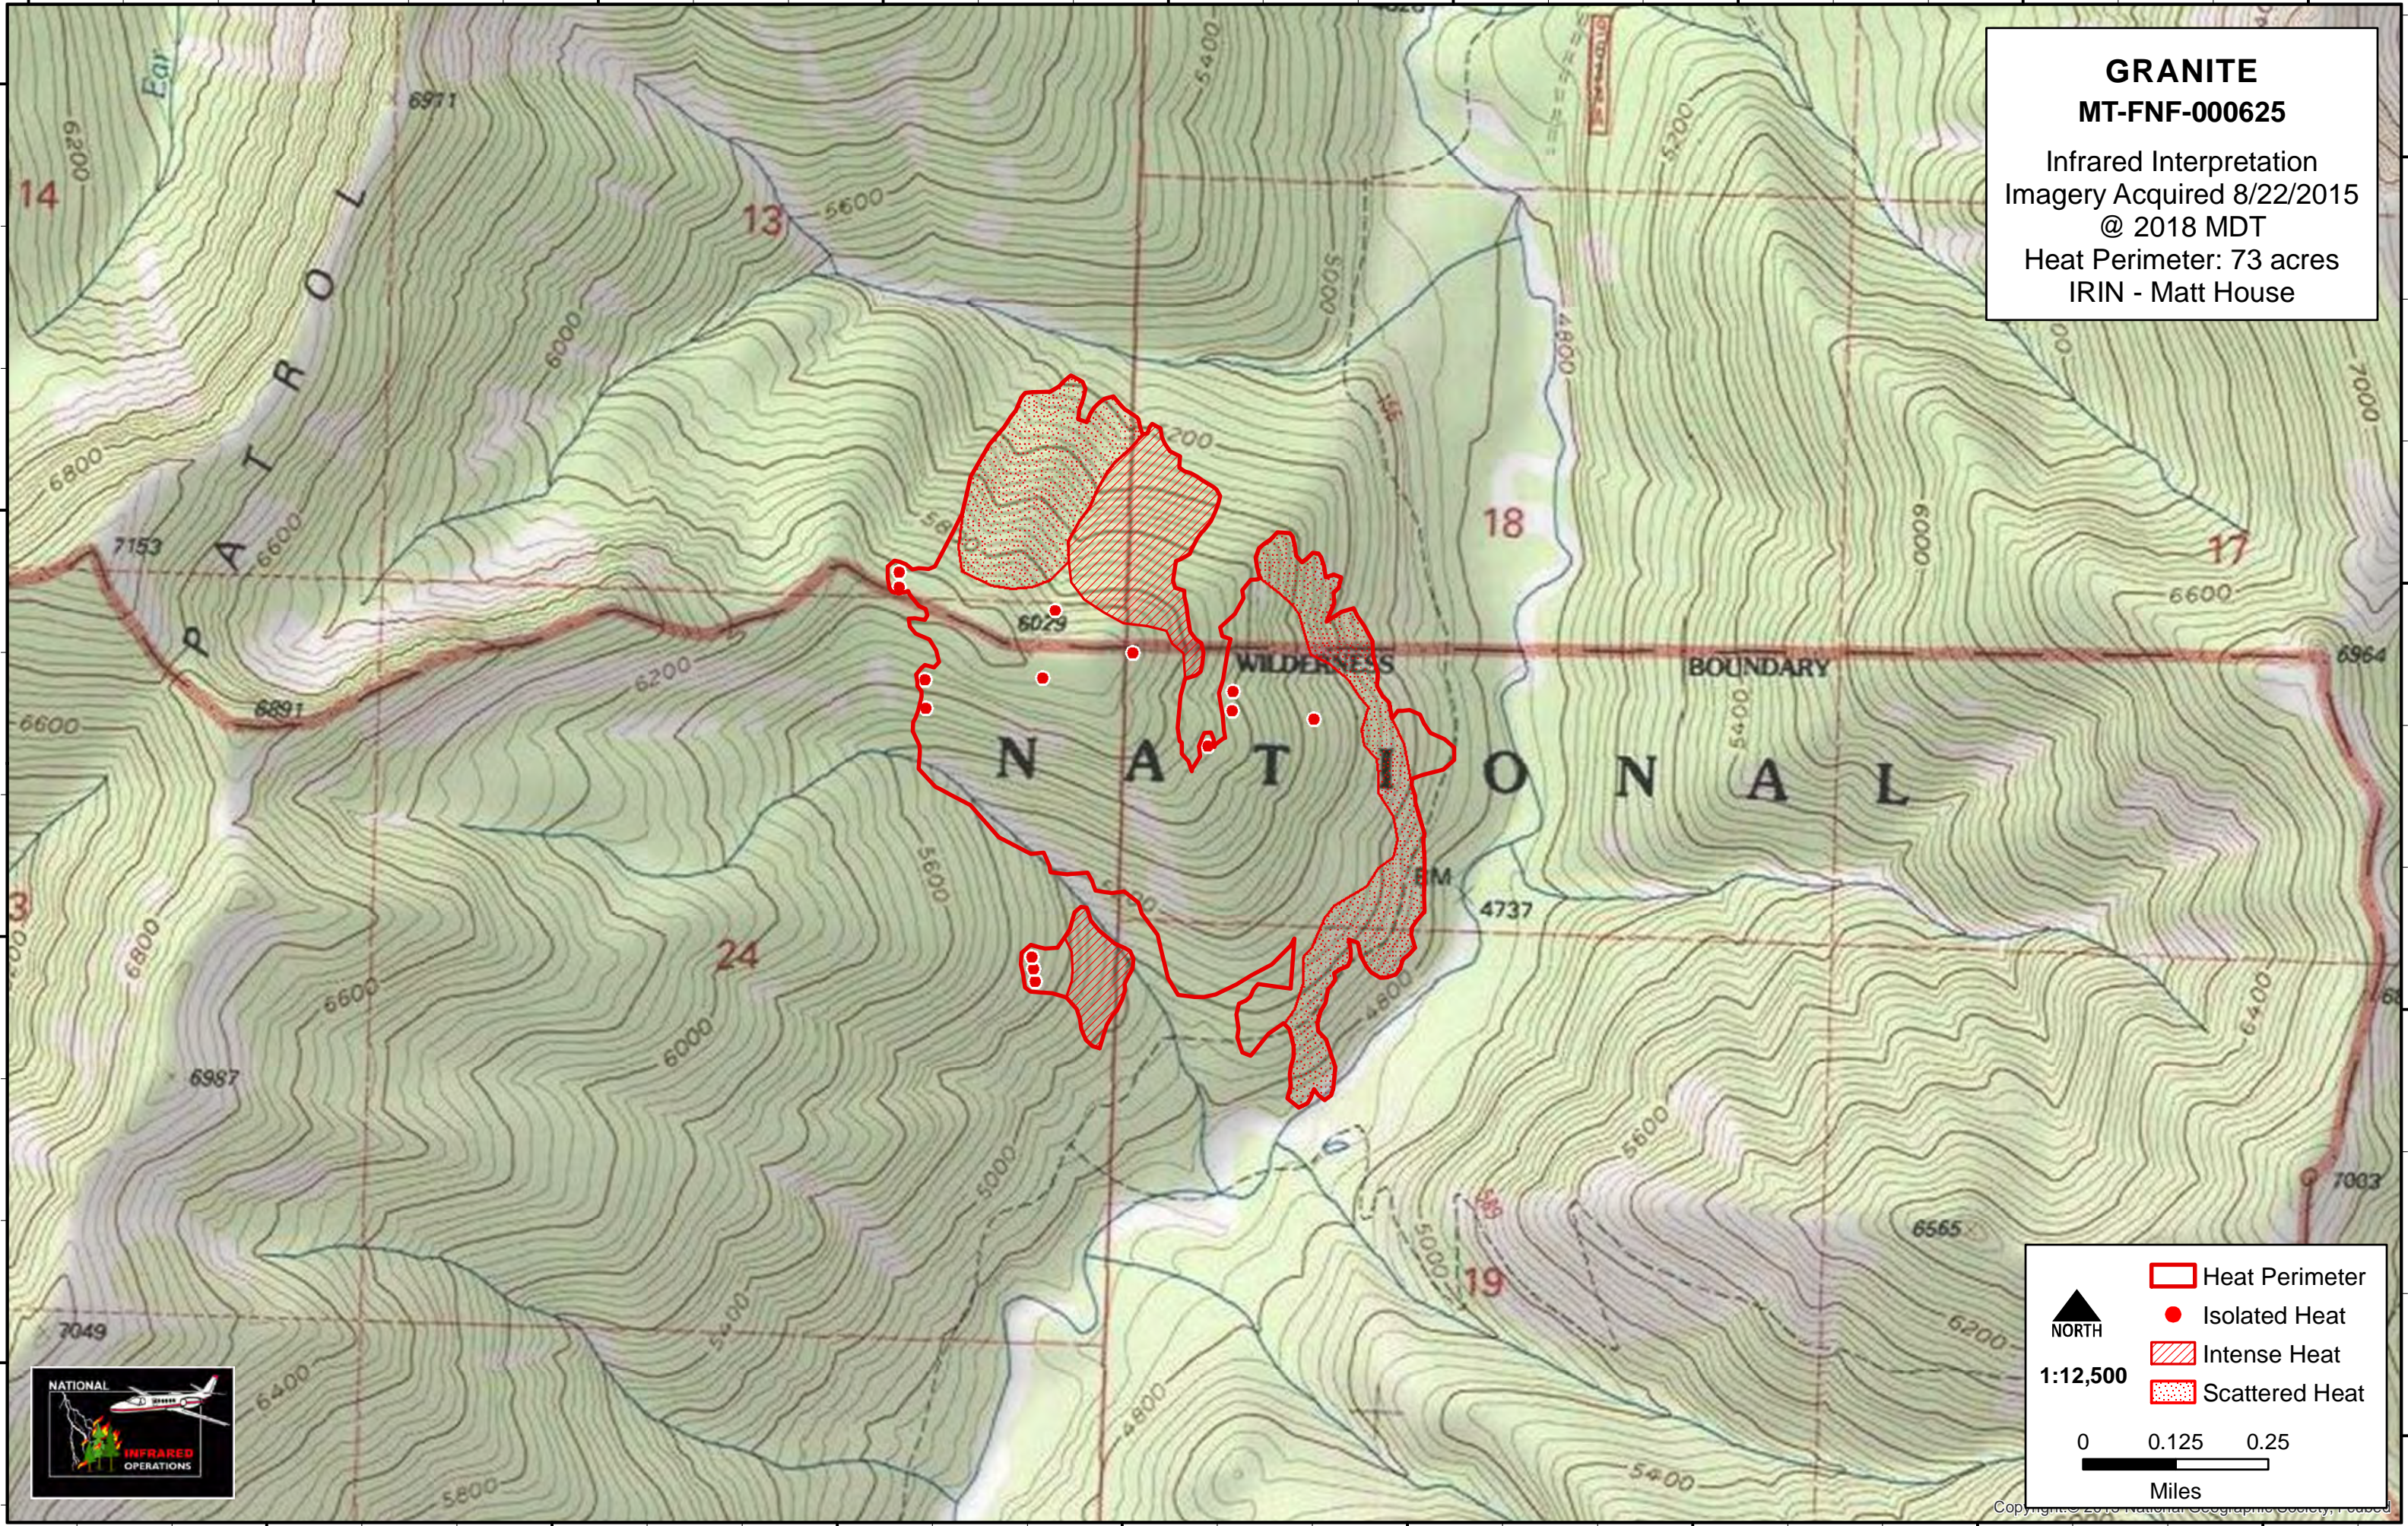

GRANITE
MT-FNF-000625
Infrared Interpretation
Imagery Acquired 8/22/2015
@ 2018 MDT
Heat Perimeter: 73 acres
IRIN - Matt House

1:12,500

- Heat Perimeter
- Isolated Heat
- Intense Heat
- Scattered Heat

0 0.125 0.25
Miles