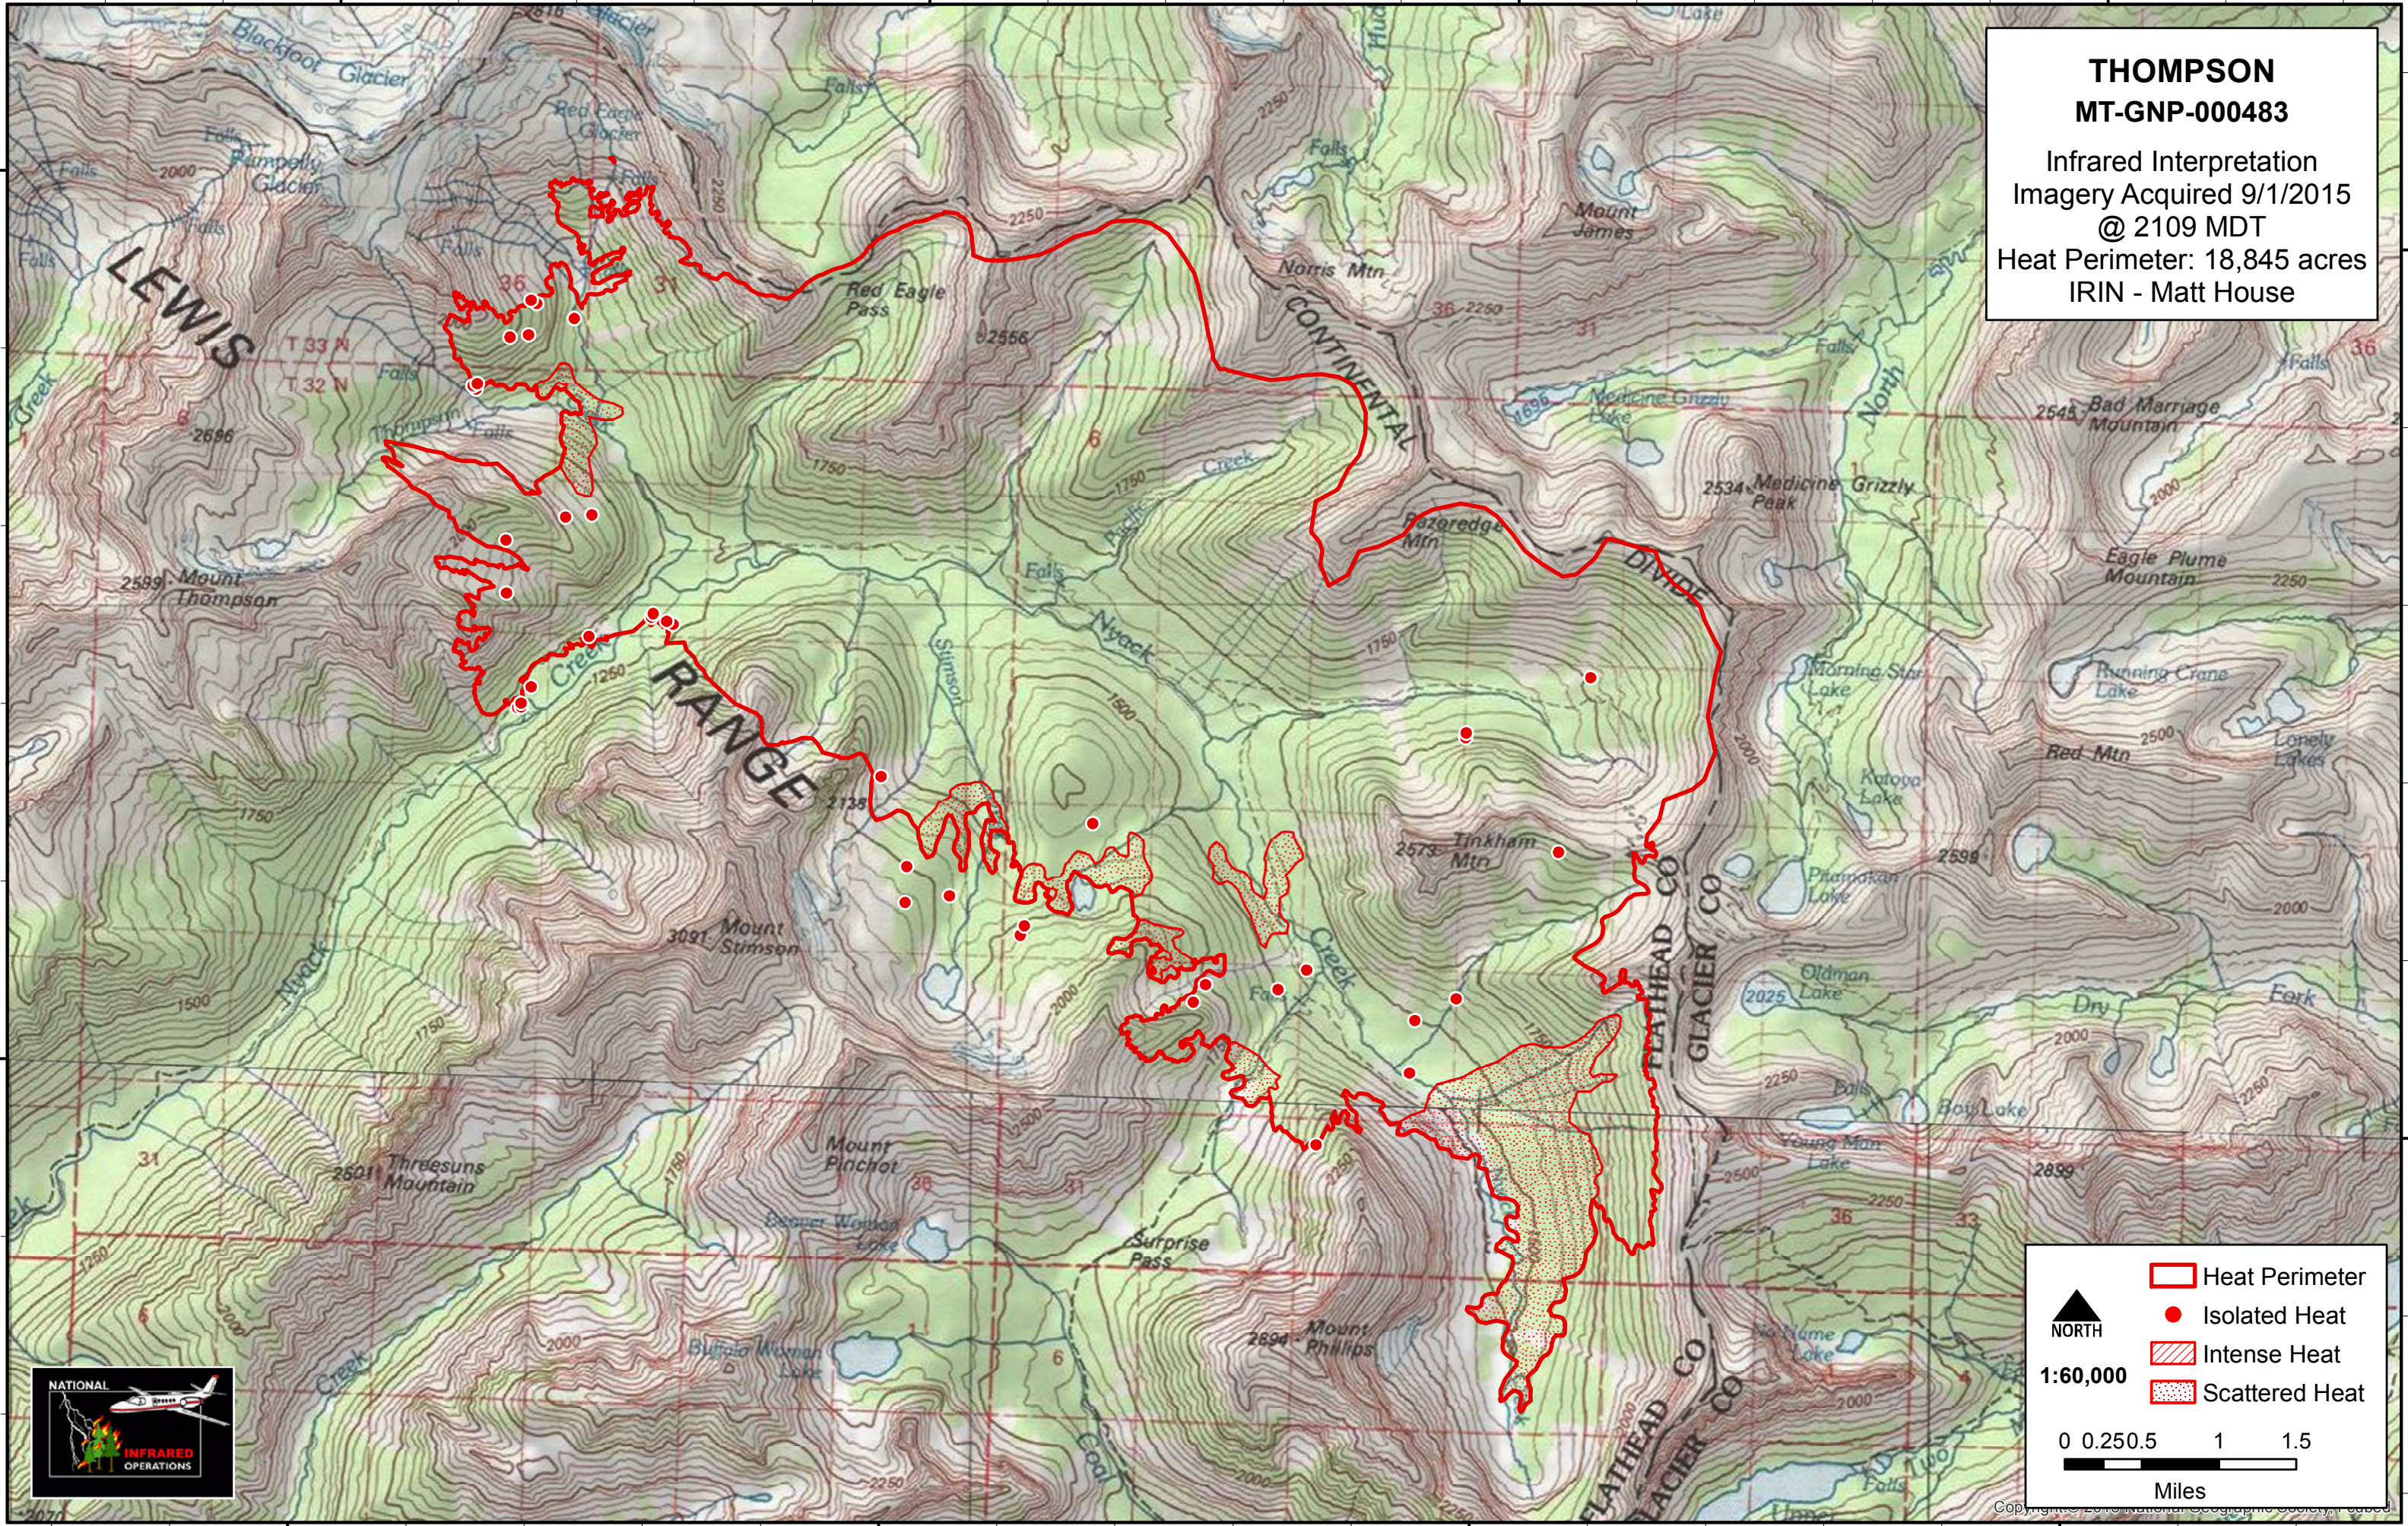

113°40'0"W

113°35'0"W

113°30'0"W

113°25'0"W

48°35'0"N

48°35'0"N

48°30'0"N

48°30'0"N

113°40'0"W

113°35'0"W

113°30'0"W

113°25'0"W

**THOMPSON**  
**MT-GNP-000483**

Infrared Interpretation  
 Imagery Acquired 9/1/2015  
 @ 2109 MDT  
 Heat Perimeter: 18,845 acres  
 IRIN - Matt House

**Legend**

- Heat Perimeter
- Isolated Heat
- Intense Heat
- Scattered Heat

**Scale**  
 1:60,000

0 0.250.5 1 1.5  
 Miles

Copyright 2015 National Geographic Society, Inc.