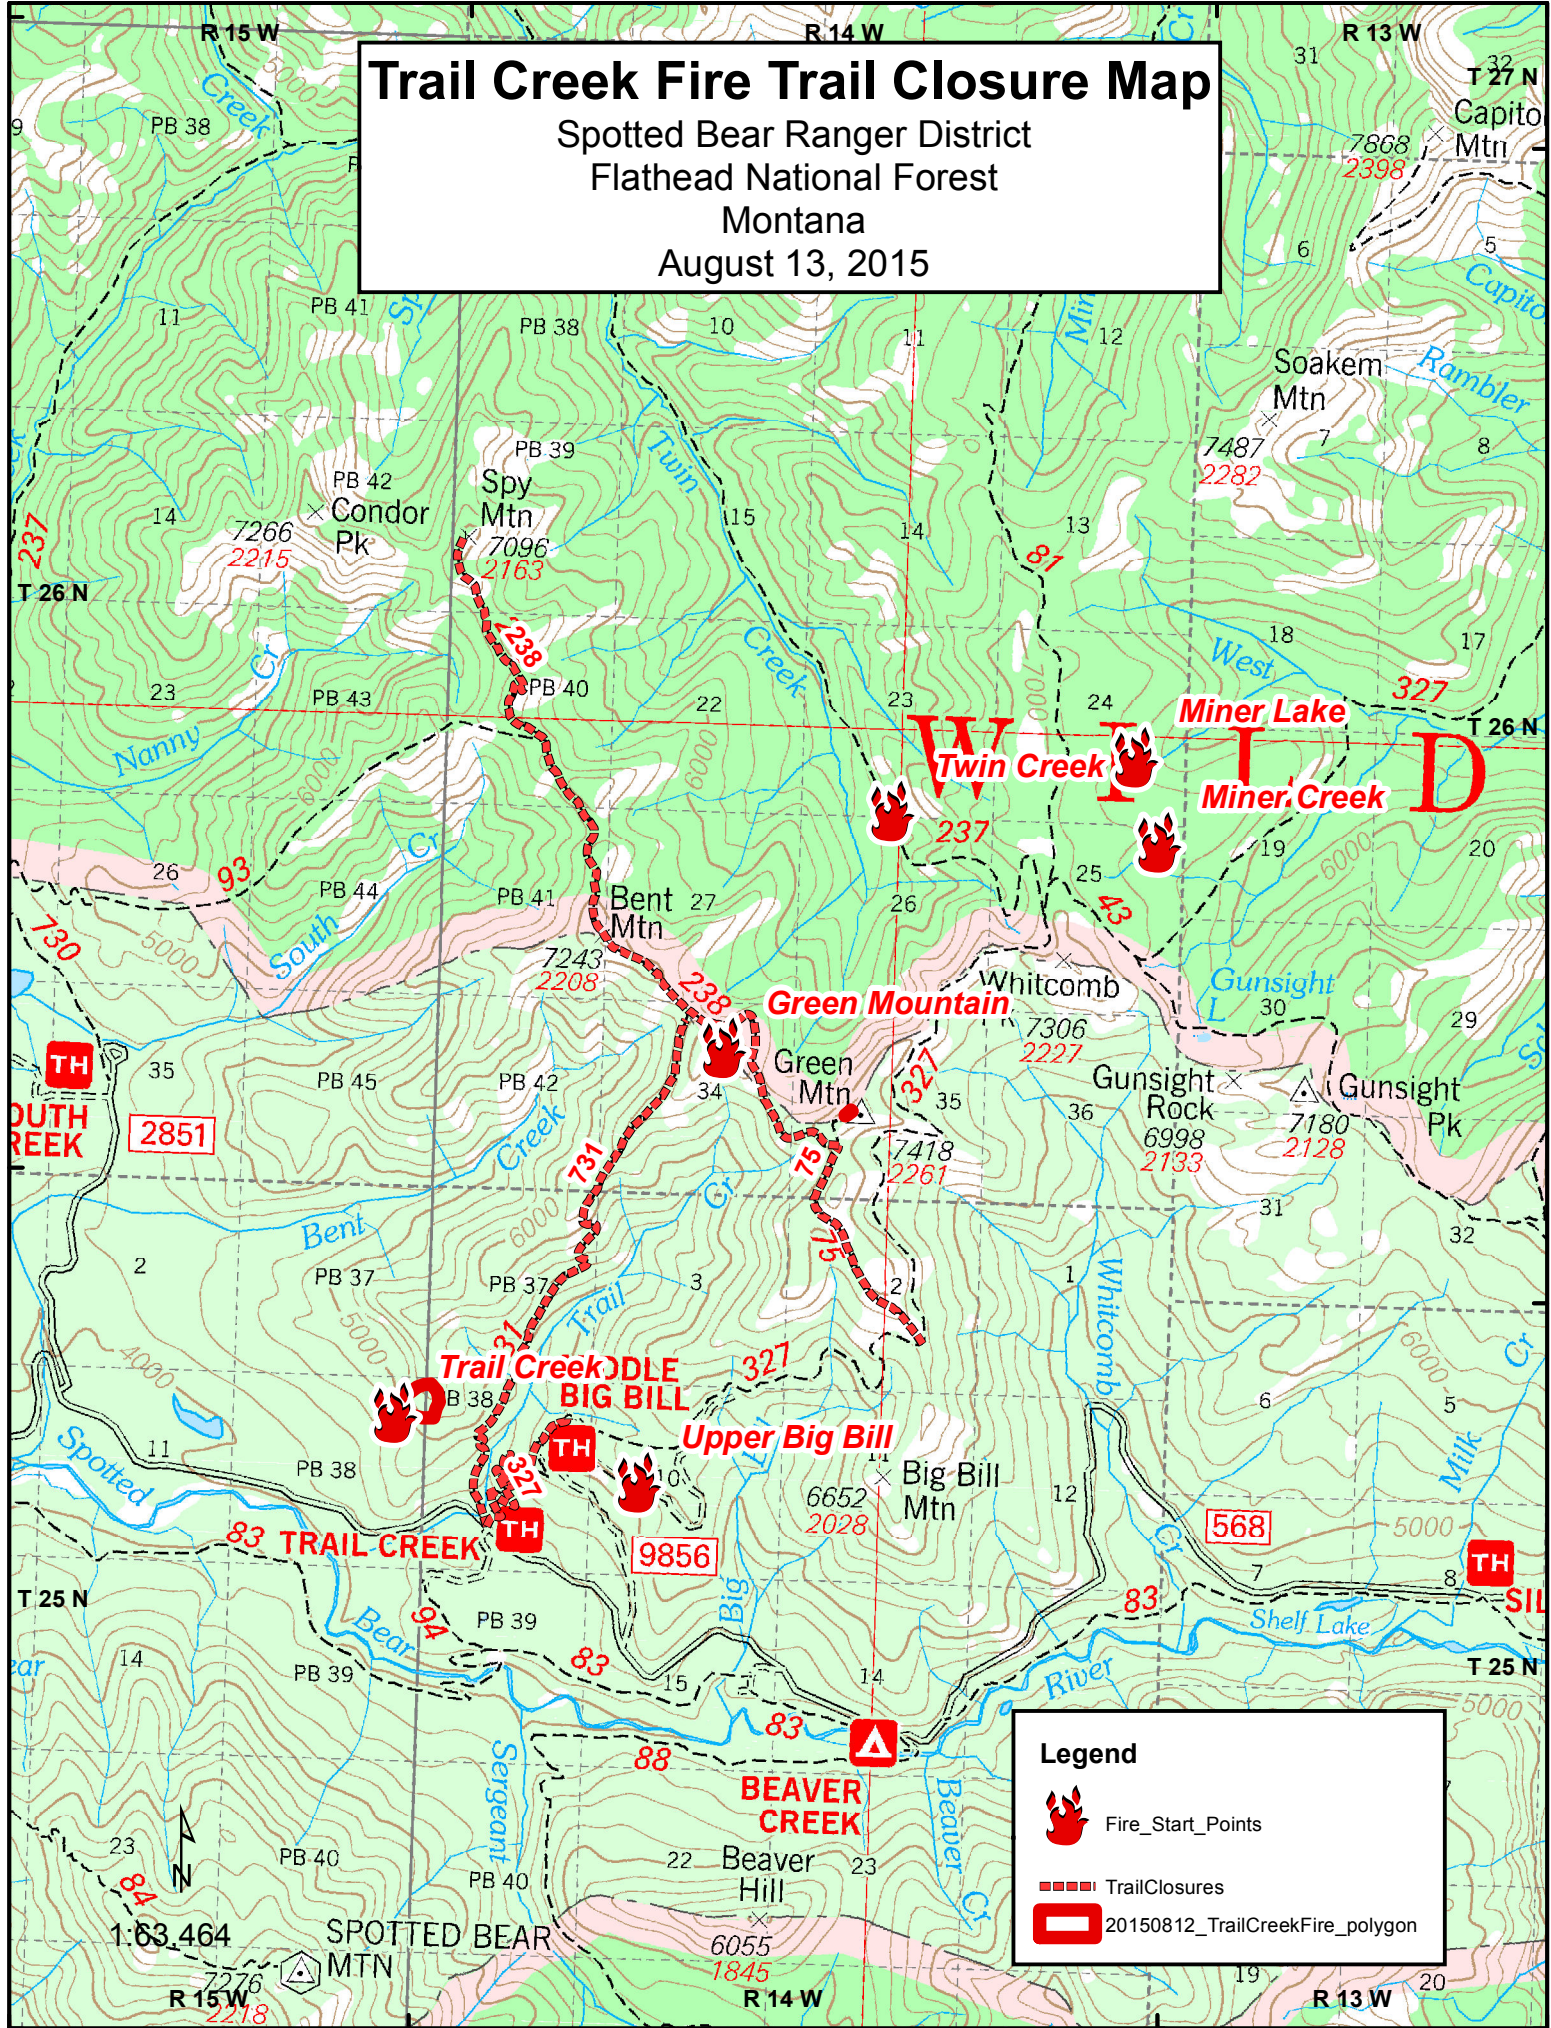

# Trail Creek Fire Trail Closure Map

Spotted Bear Ranger District  
Flathead National Forest  
Montana  
August 13, 2015

**Legend**

-  Fire\_Start\_Points
-  TrailClosures
-  20150812\_TrailCreekFire\_polygon