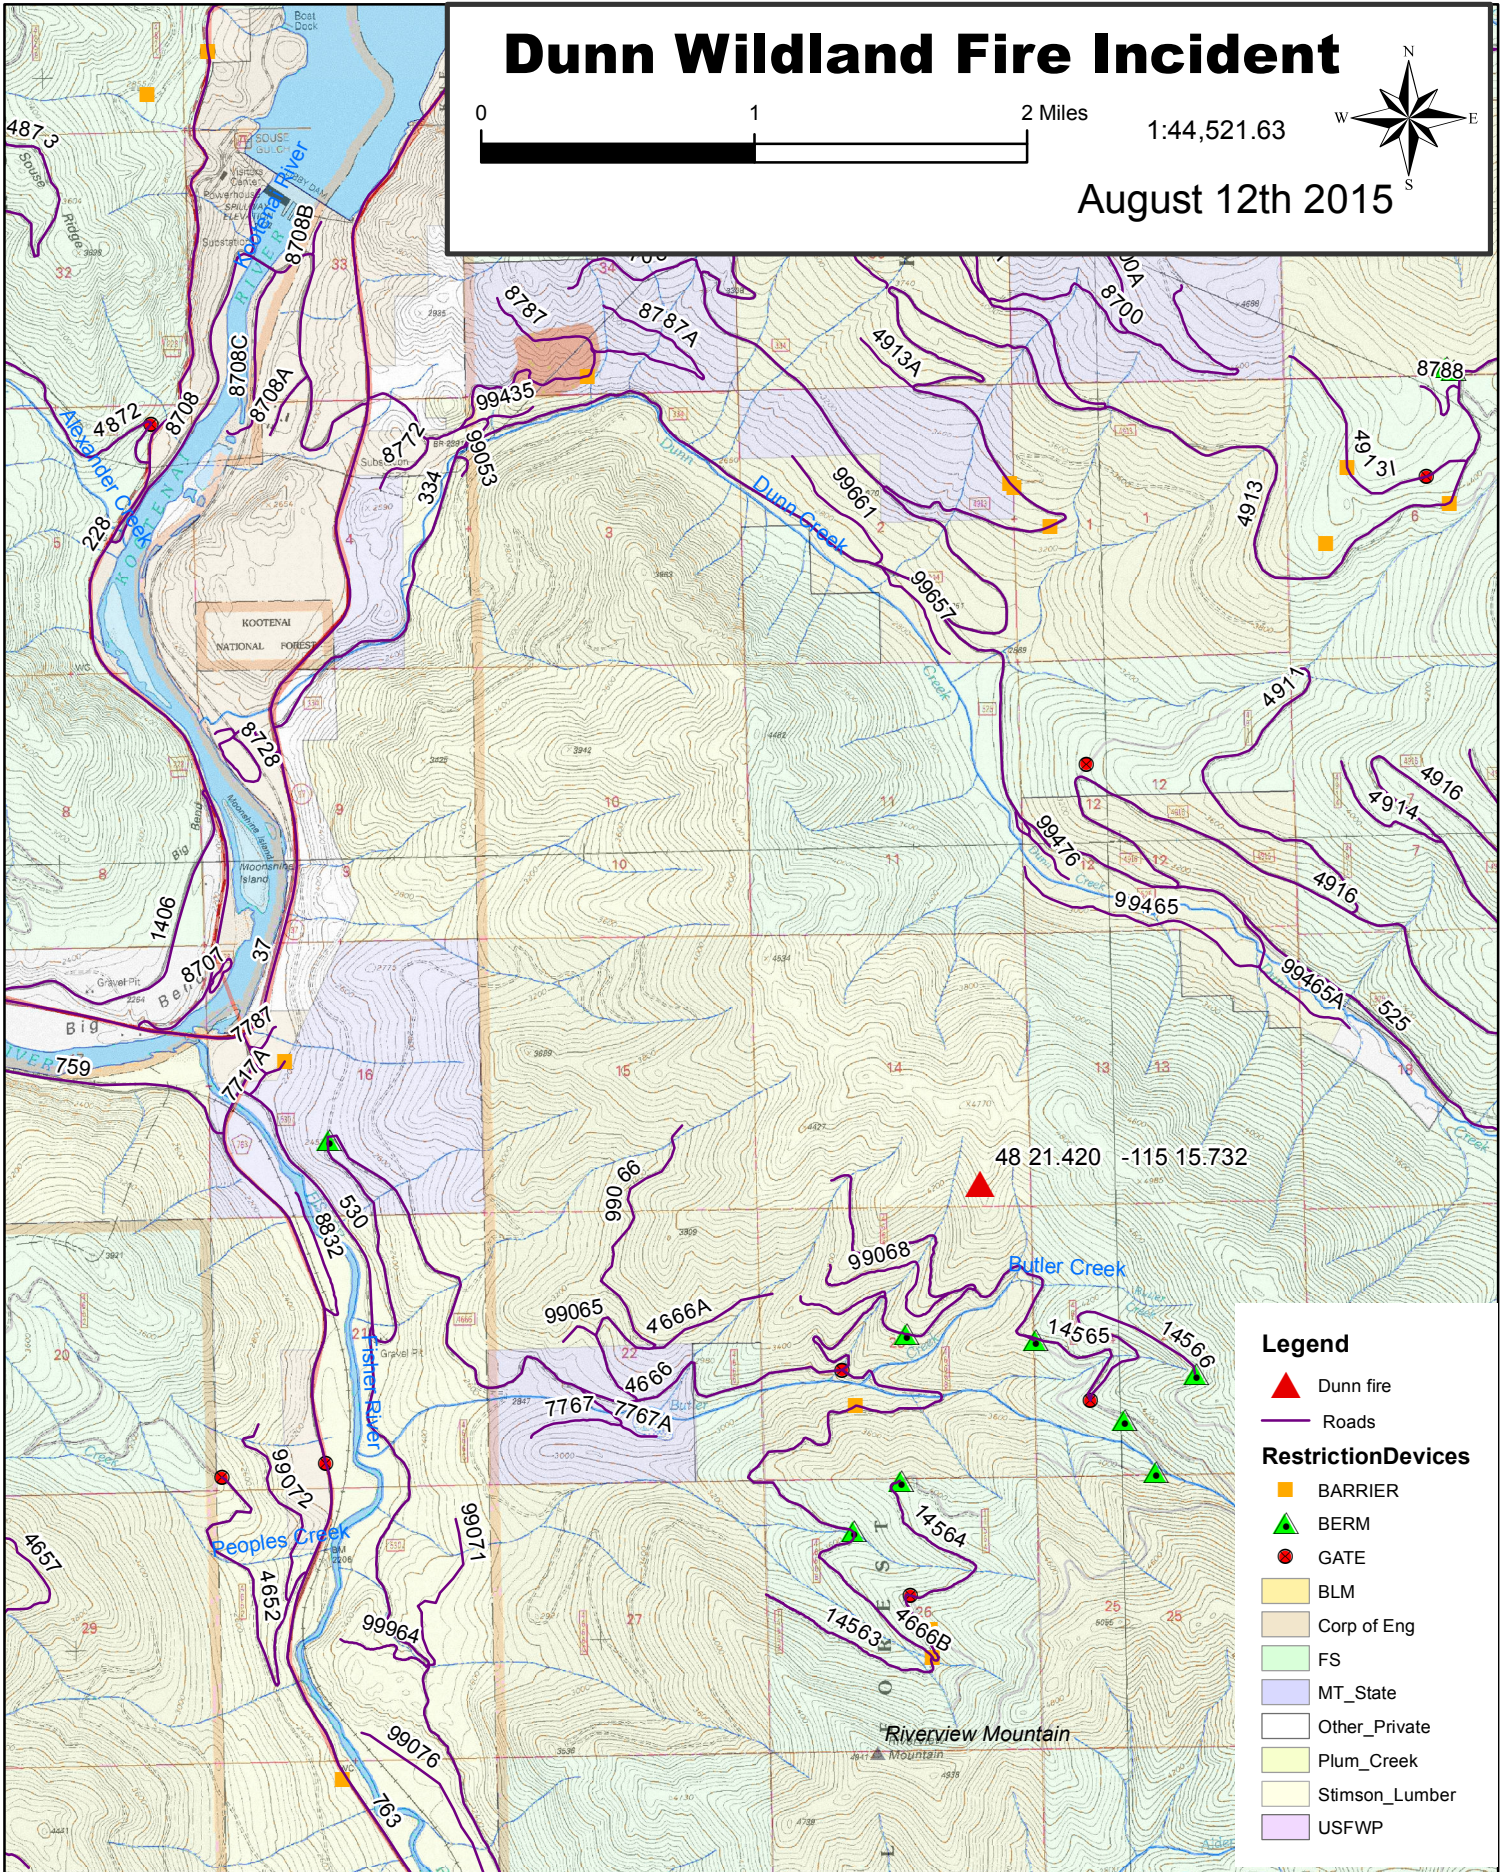

Dunn Wildland Fire Incident

0 1 2 Miles

1:44,521.63

August 12th 2015

Legend

▲ Dunn fire

— Roads

RestrictionDevices

■ BARRIER

▲ BERM

● GATE

■ BLM

■ Corp of Eng

■ FS

■ MT_State

■ Other_Private