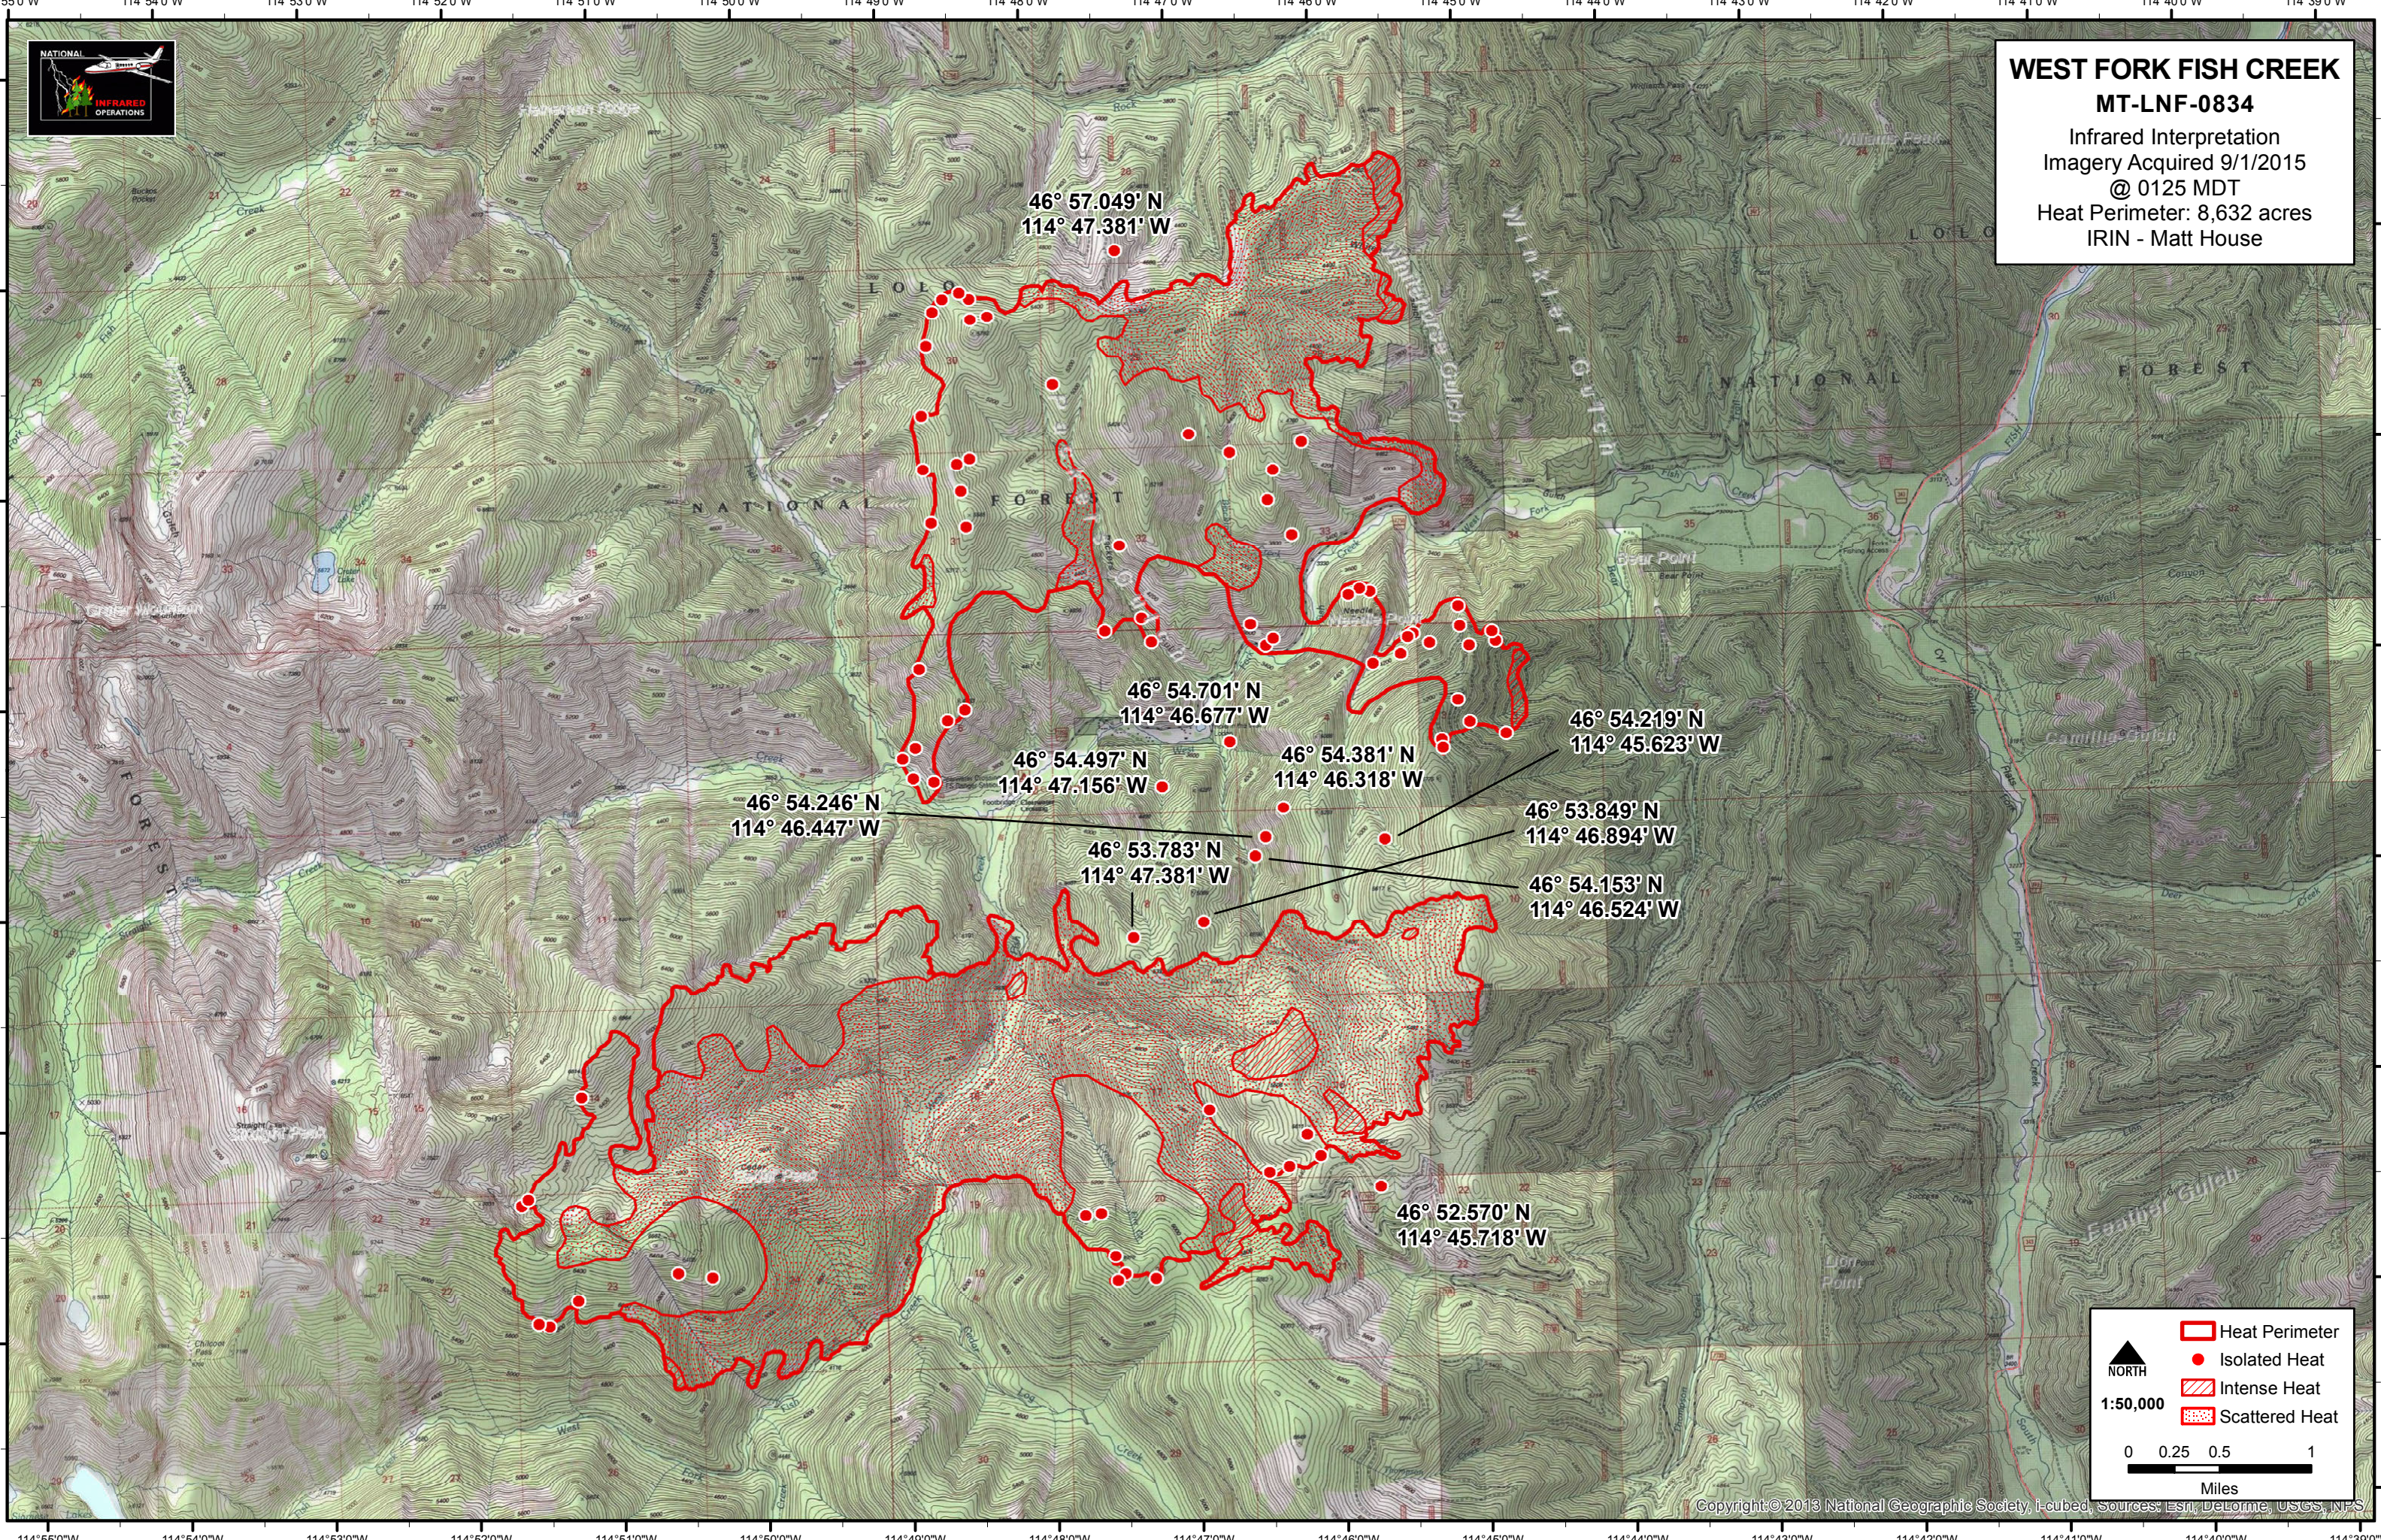

**WEST FORK FISH CREEK**  
**MT-LNF-0834**  
 Infrared Interpretation  
 Imagery Acquired 9/1/2015  
 @ 0125 MDT  
 Heat Perimeter: 8,632 acres  
 IRIN - Matt House

46° 57.049' N  
114° 47.381' W

46° 54.701' N  
114° 46.677' W

46° 54.219' N  
114° 45.623' W

46° 54.497' N  
114° 47.156' W

46° 54.381' N  
114° 46.318' W

46° 53.849' N  
114° 46.894' W

46° 54.153' N  
114° 46.524' W

46° 53.783' N  
114° 47.381' W

46° 52.570' N  
114° 45.718' W

46° 54.246' N  
114° 46.447' W

**Legend**

- Heat Perimeter
- Isolated Heat
- Intense Heat
- Scattered Heat

**Scale**

0 0.25 0.5 1  
Miles