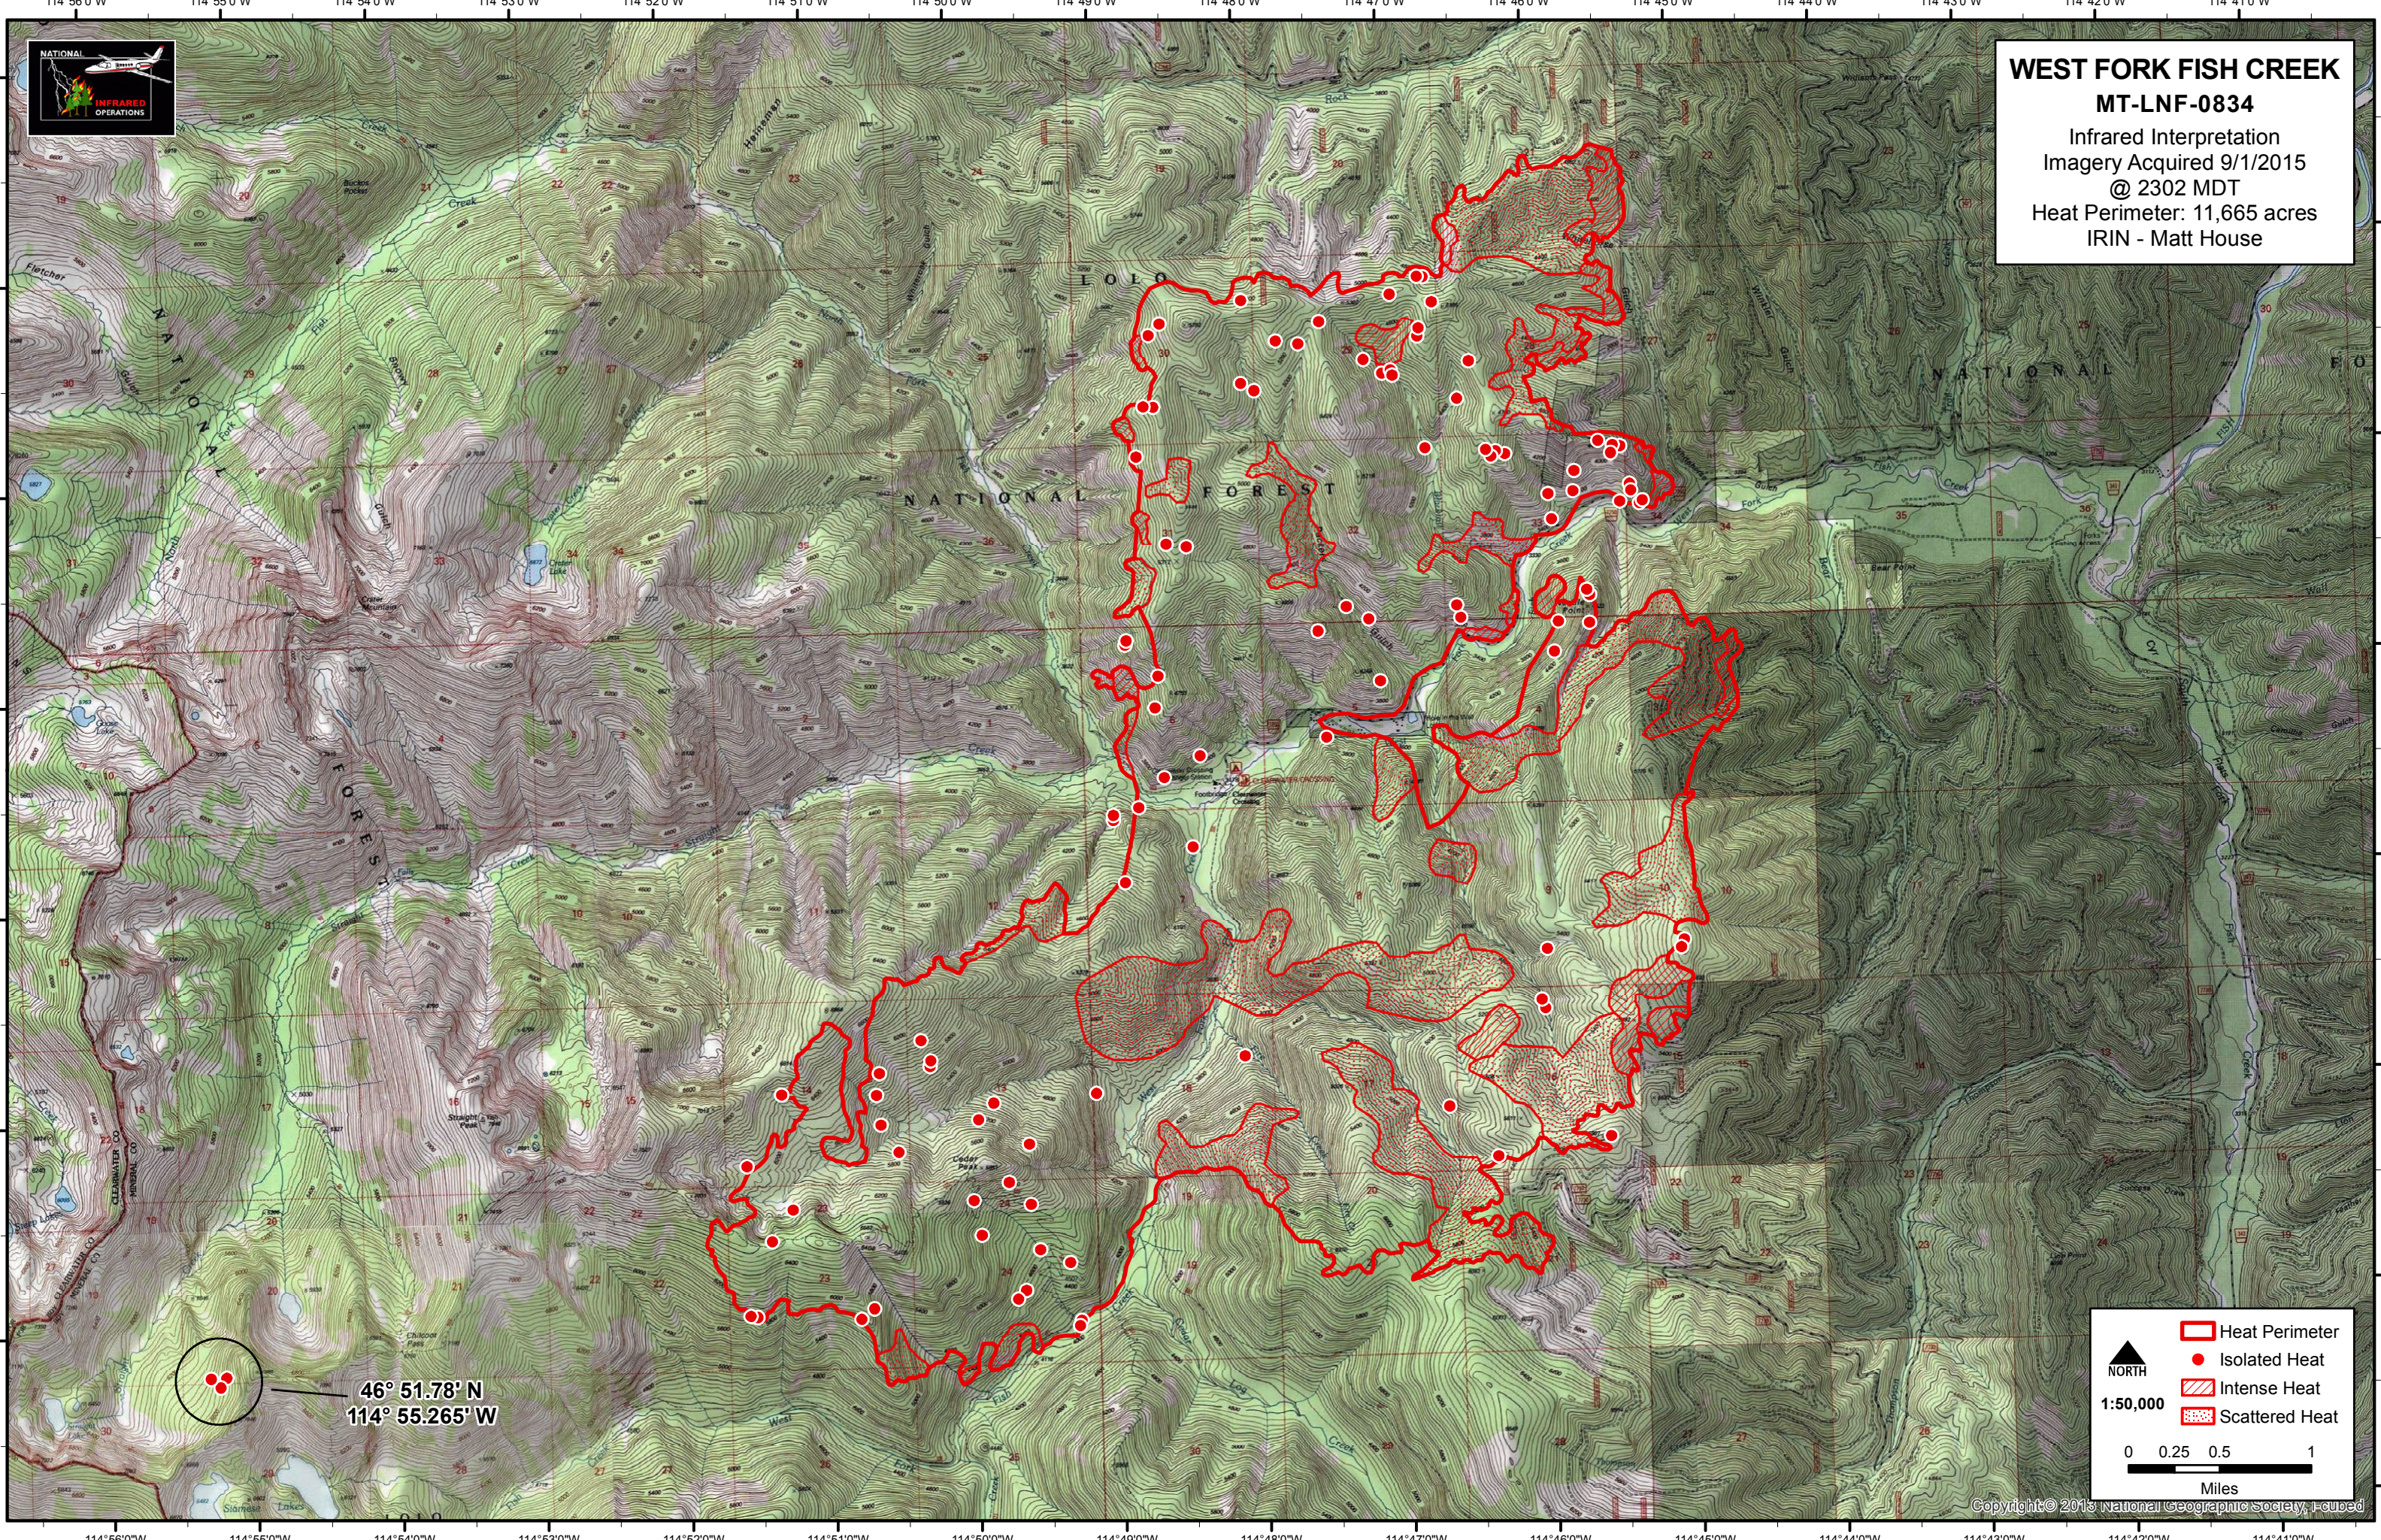

WEST FORK FISH CREEK
MT-LNF-0834
 Infrared Interpretation
 Imagery Acquired 9/1/2015
 @ 2302 MDT
 Heat Perimeter: 11,665 acres
 IRIN - Matt House

46° 51.78' N
114° 55.265' W

Legend

- Heat Perimeter
- Isolated Heat
- Intense Heat
- Scattered Heat

Scale

0 0.25 0.5 1
 Miles

North Arrow

1:50,000