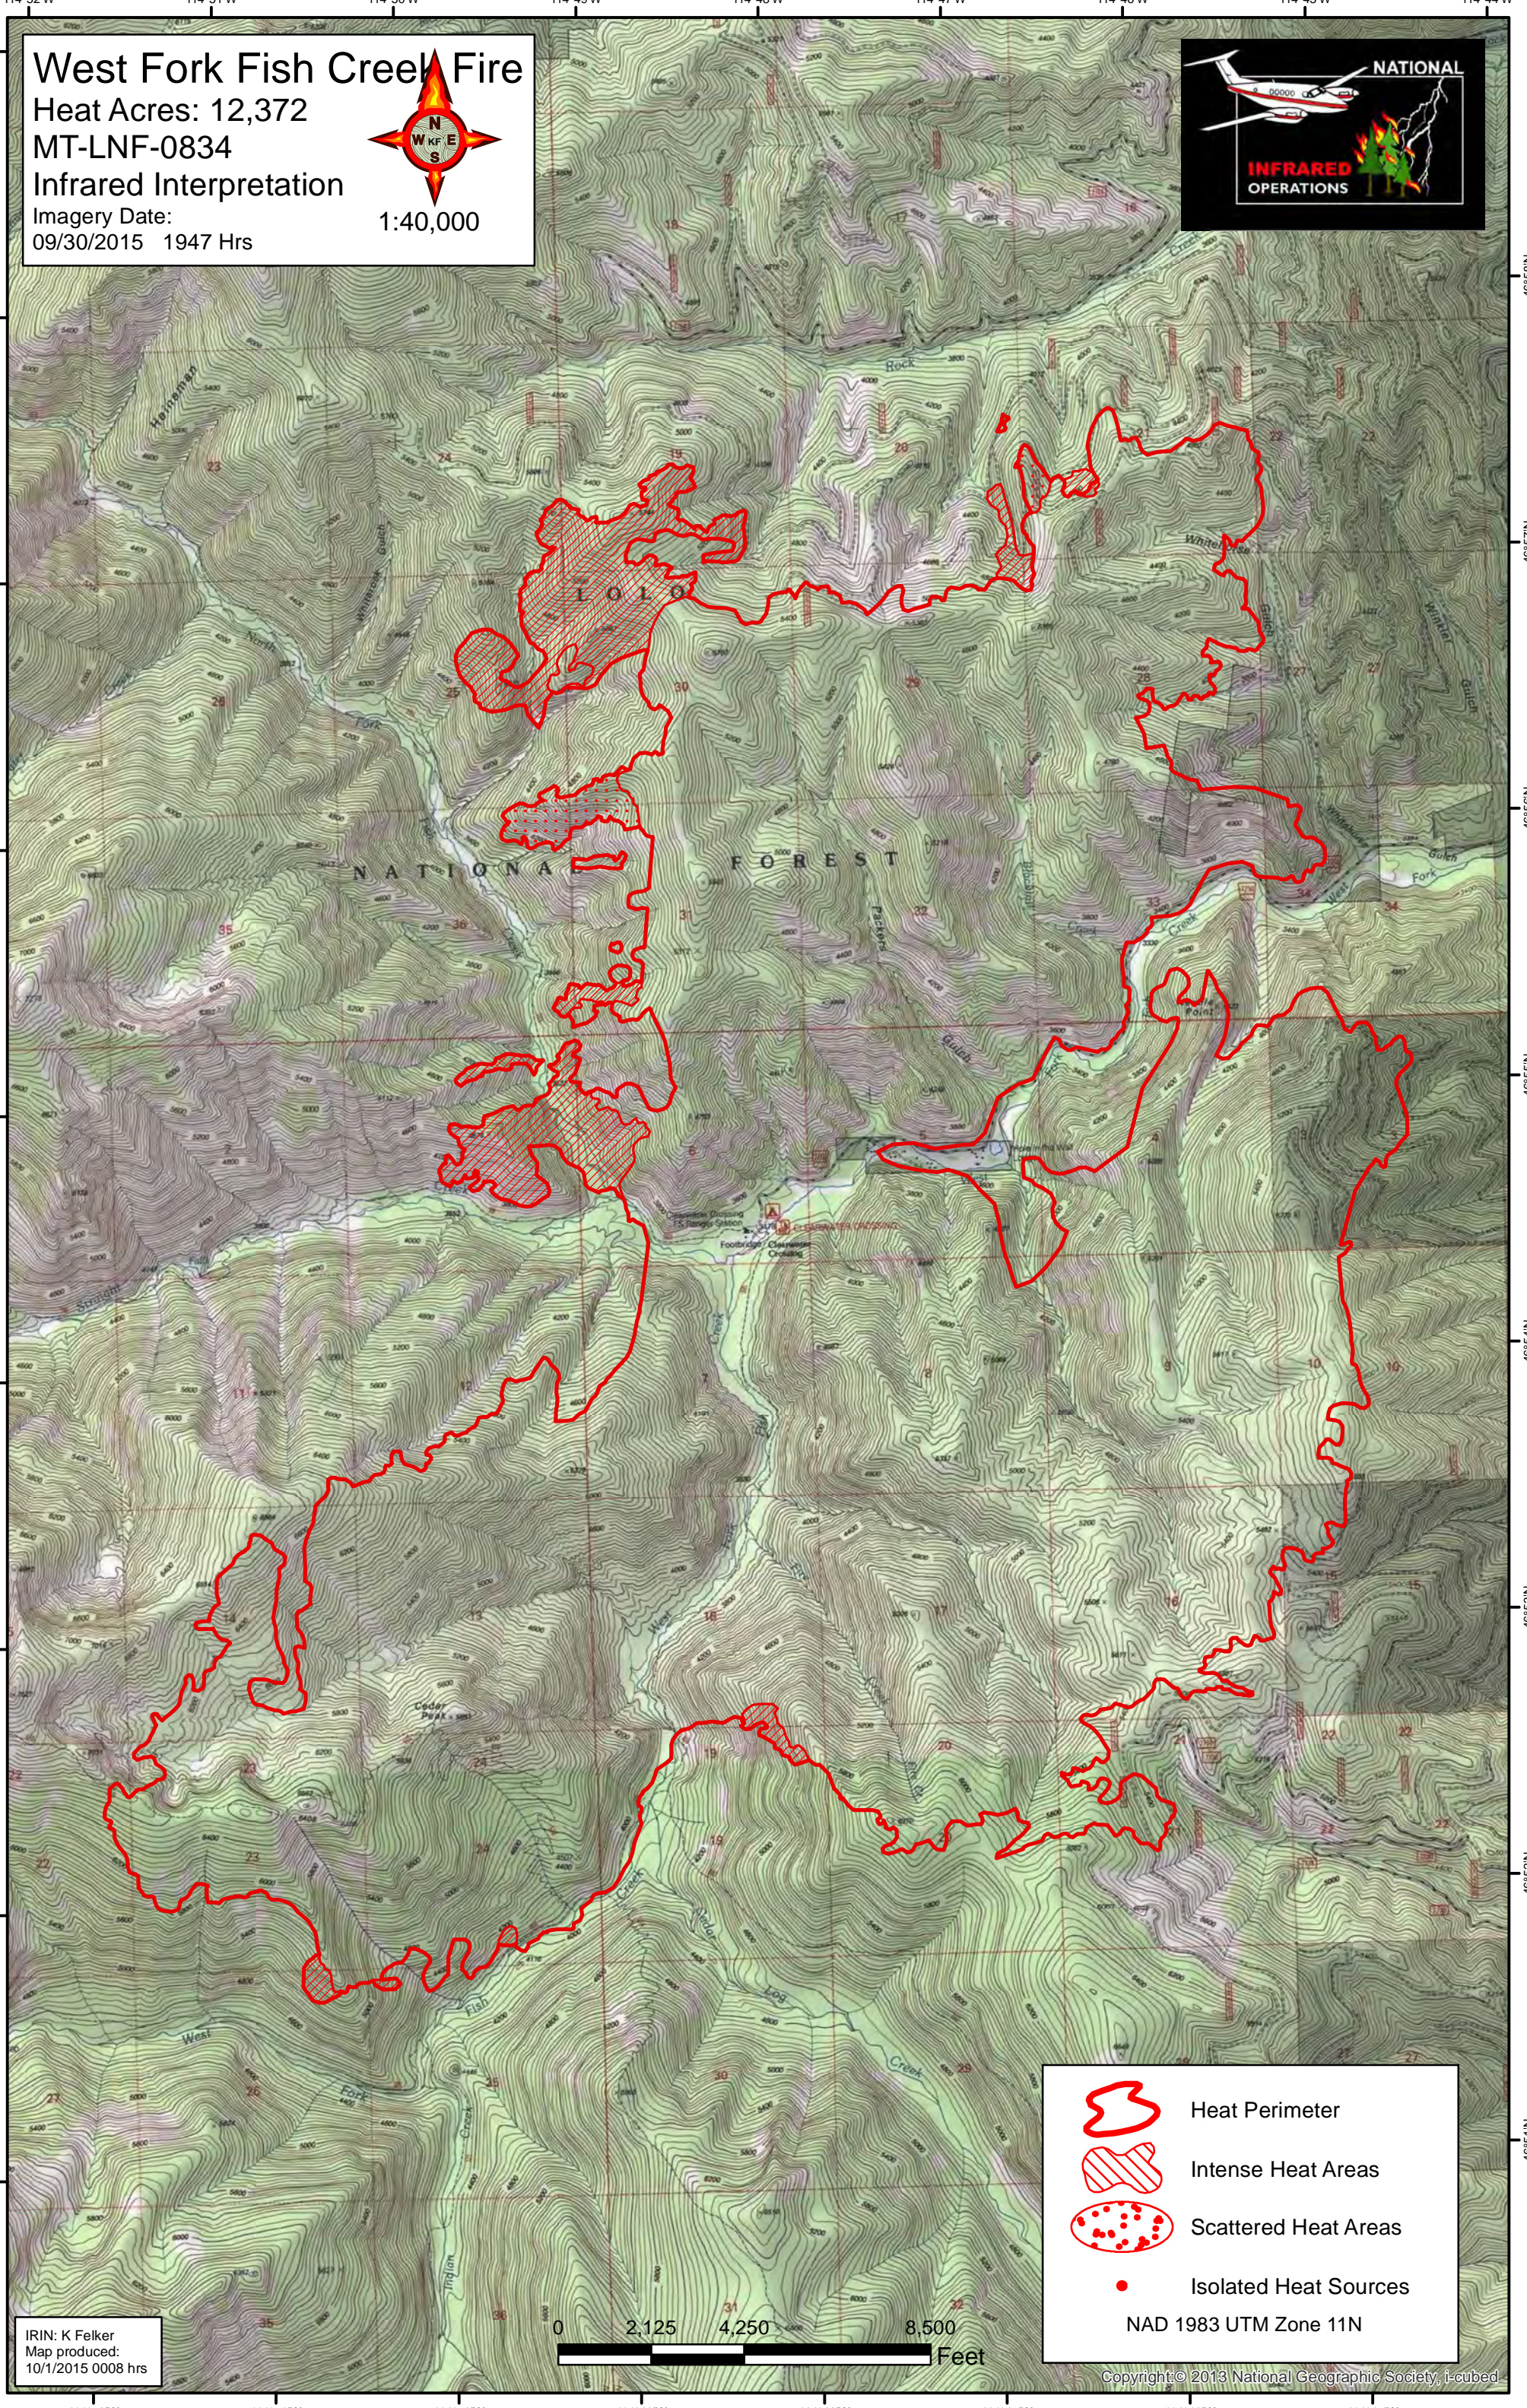

West Fork Fish Creel Fire

Heat Acres: 12,372

MT-LNF-0834

Infrared Interpretation

Imagery Date:
09/30/2015 1947 Hrs

1:40,000

-  Heat Perimeter
-  Intense Heat Areas
-  Scattered Heat Areas
-  Isolated Heat Sources

NAD 1983 UTM Zone 11N

IRIN: K Felker
Map produced:
10/1/2015 0008 hrs