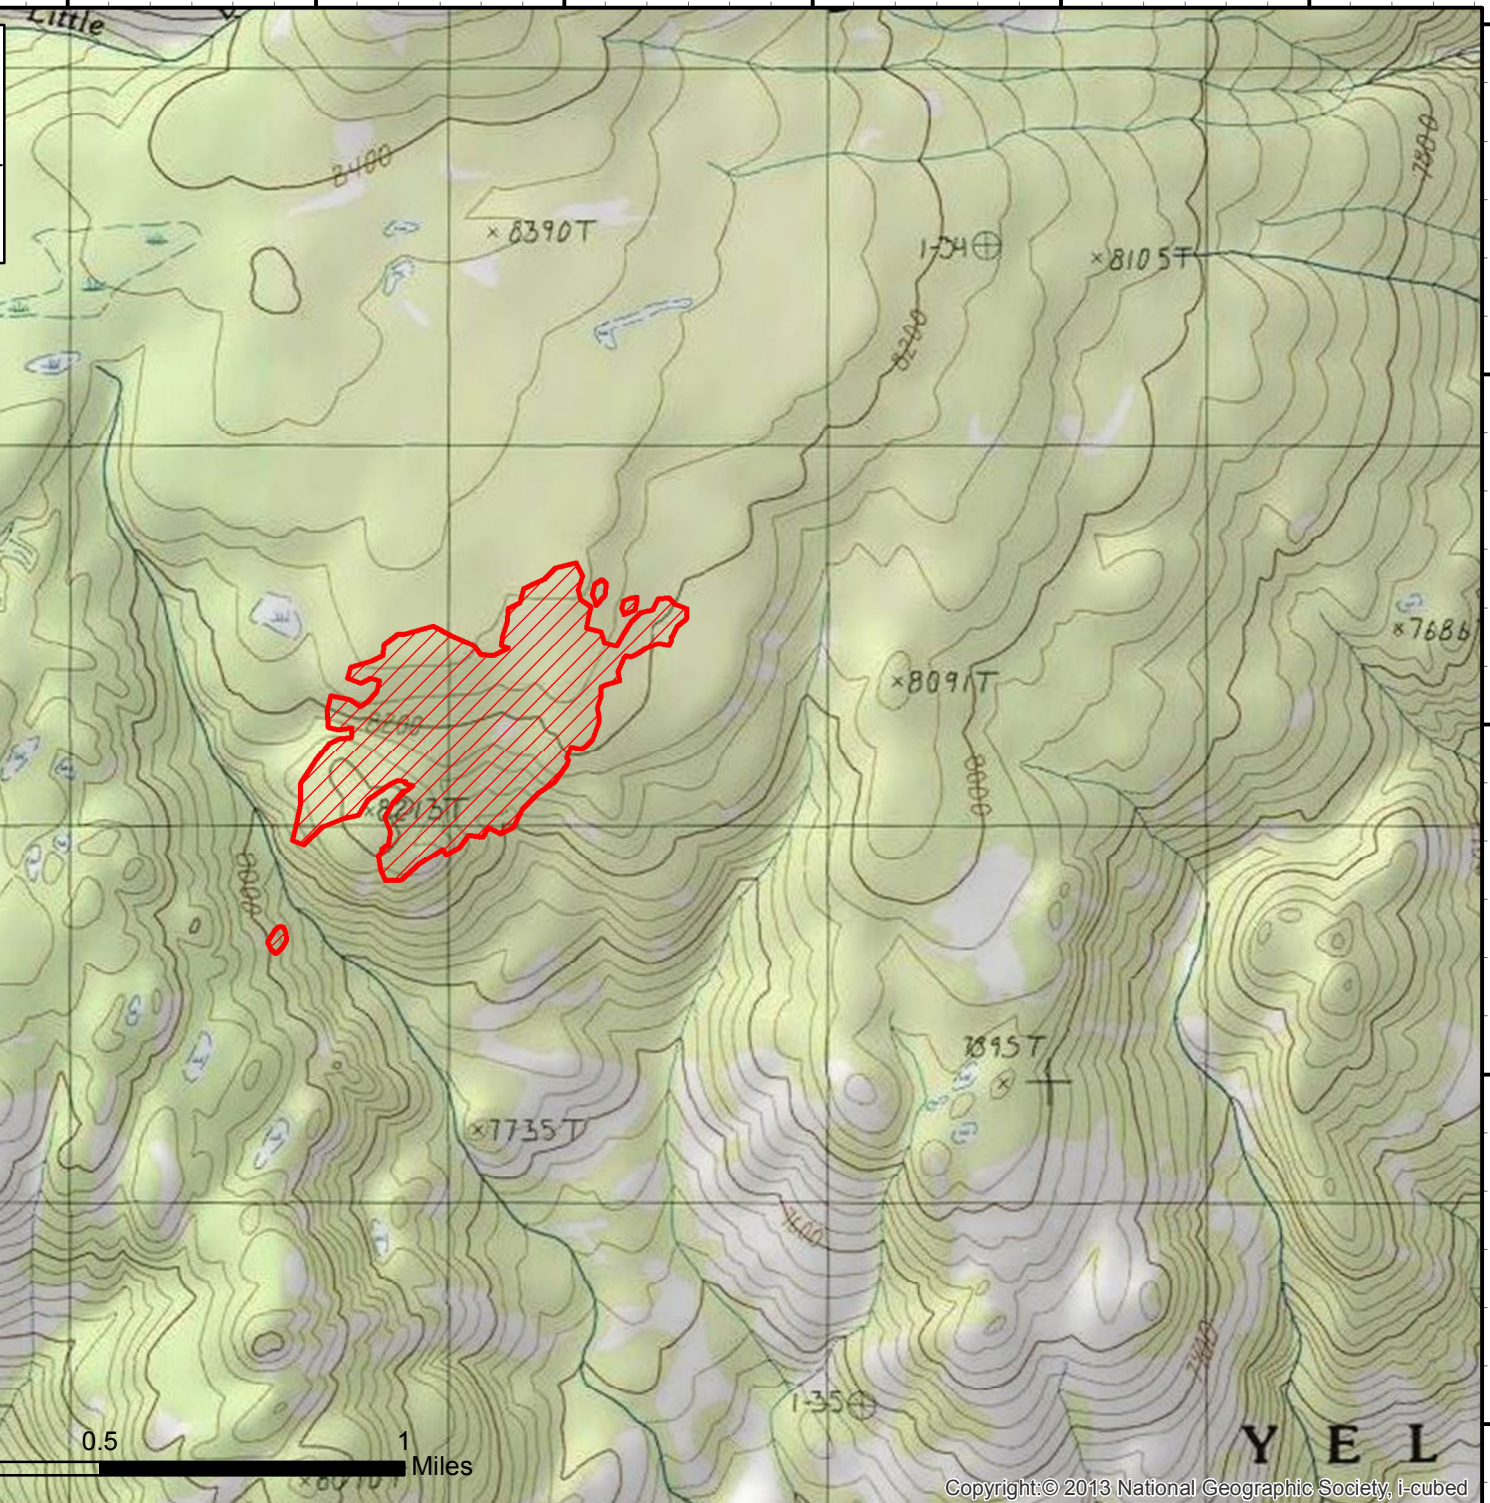

110°23'0"W 110°22'30"W 110°22'0"W 110°21'30"W 110°21'0"W 110°20'30"W 110°20'0"W 110°19'30"W

**Buffalo(?) Incident**  
**WY-YNP**  
**Infrared Map**

Imagery Date: 8/14/2016 @ 2145 hrs MDT  
 Interpreted Acres: 97 acres  
 IRIN: Maximillian Wahlberg

**Legend**

- Isolated Heat
- Heat Perimeter
- Intense Heat
- Scattered Heat

110°23'0"W 110°22'30"W 110°22'0"W 110°21'30"W 110°21'0"W 110°20'30"W 110°20'0"W 110°19'30"W