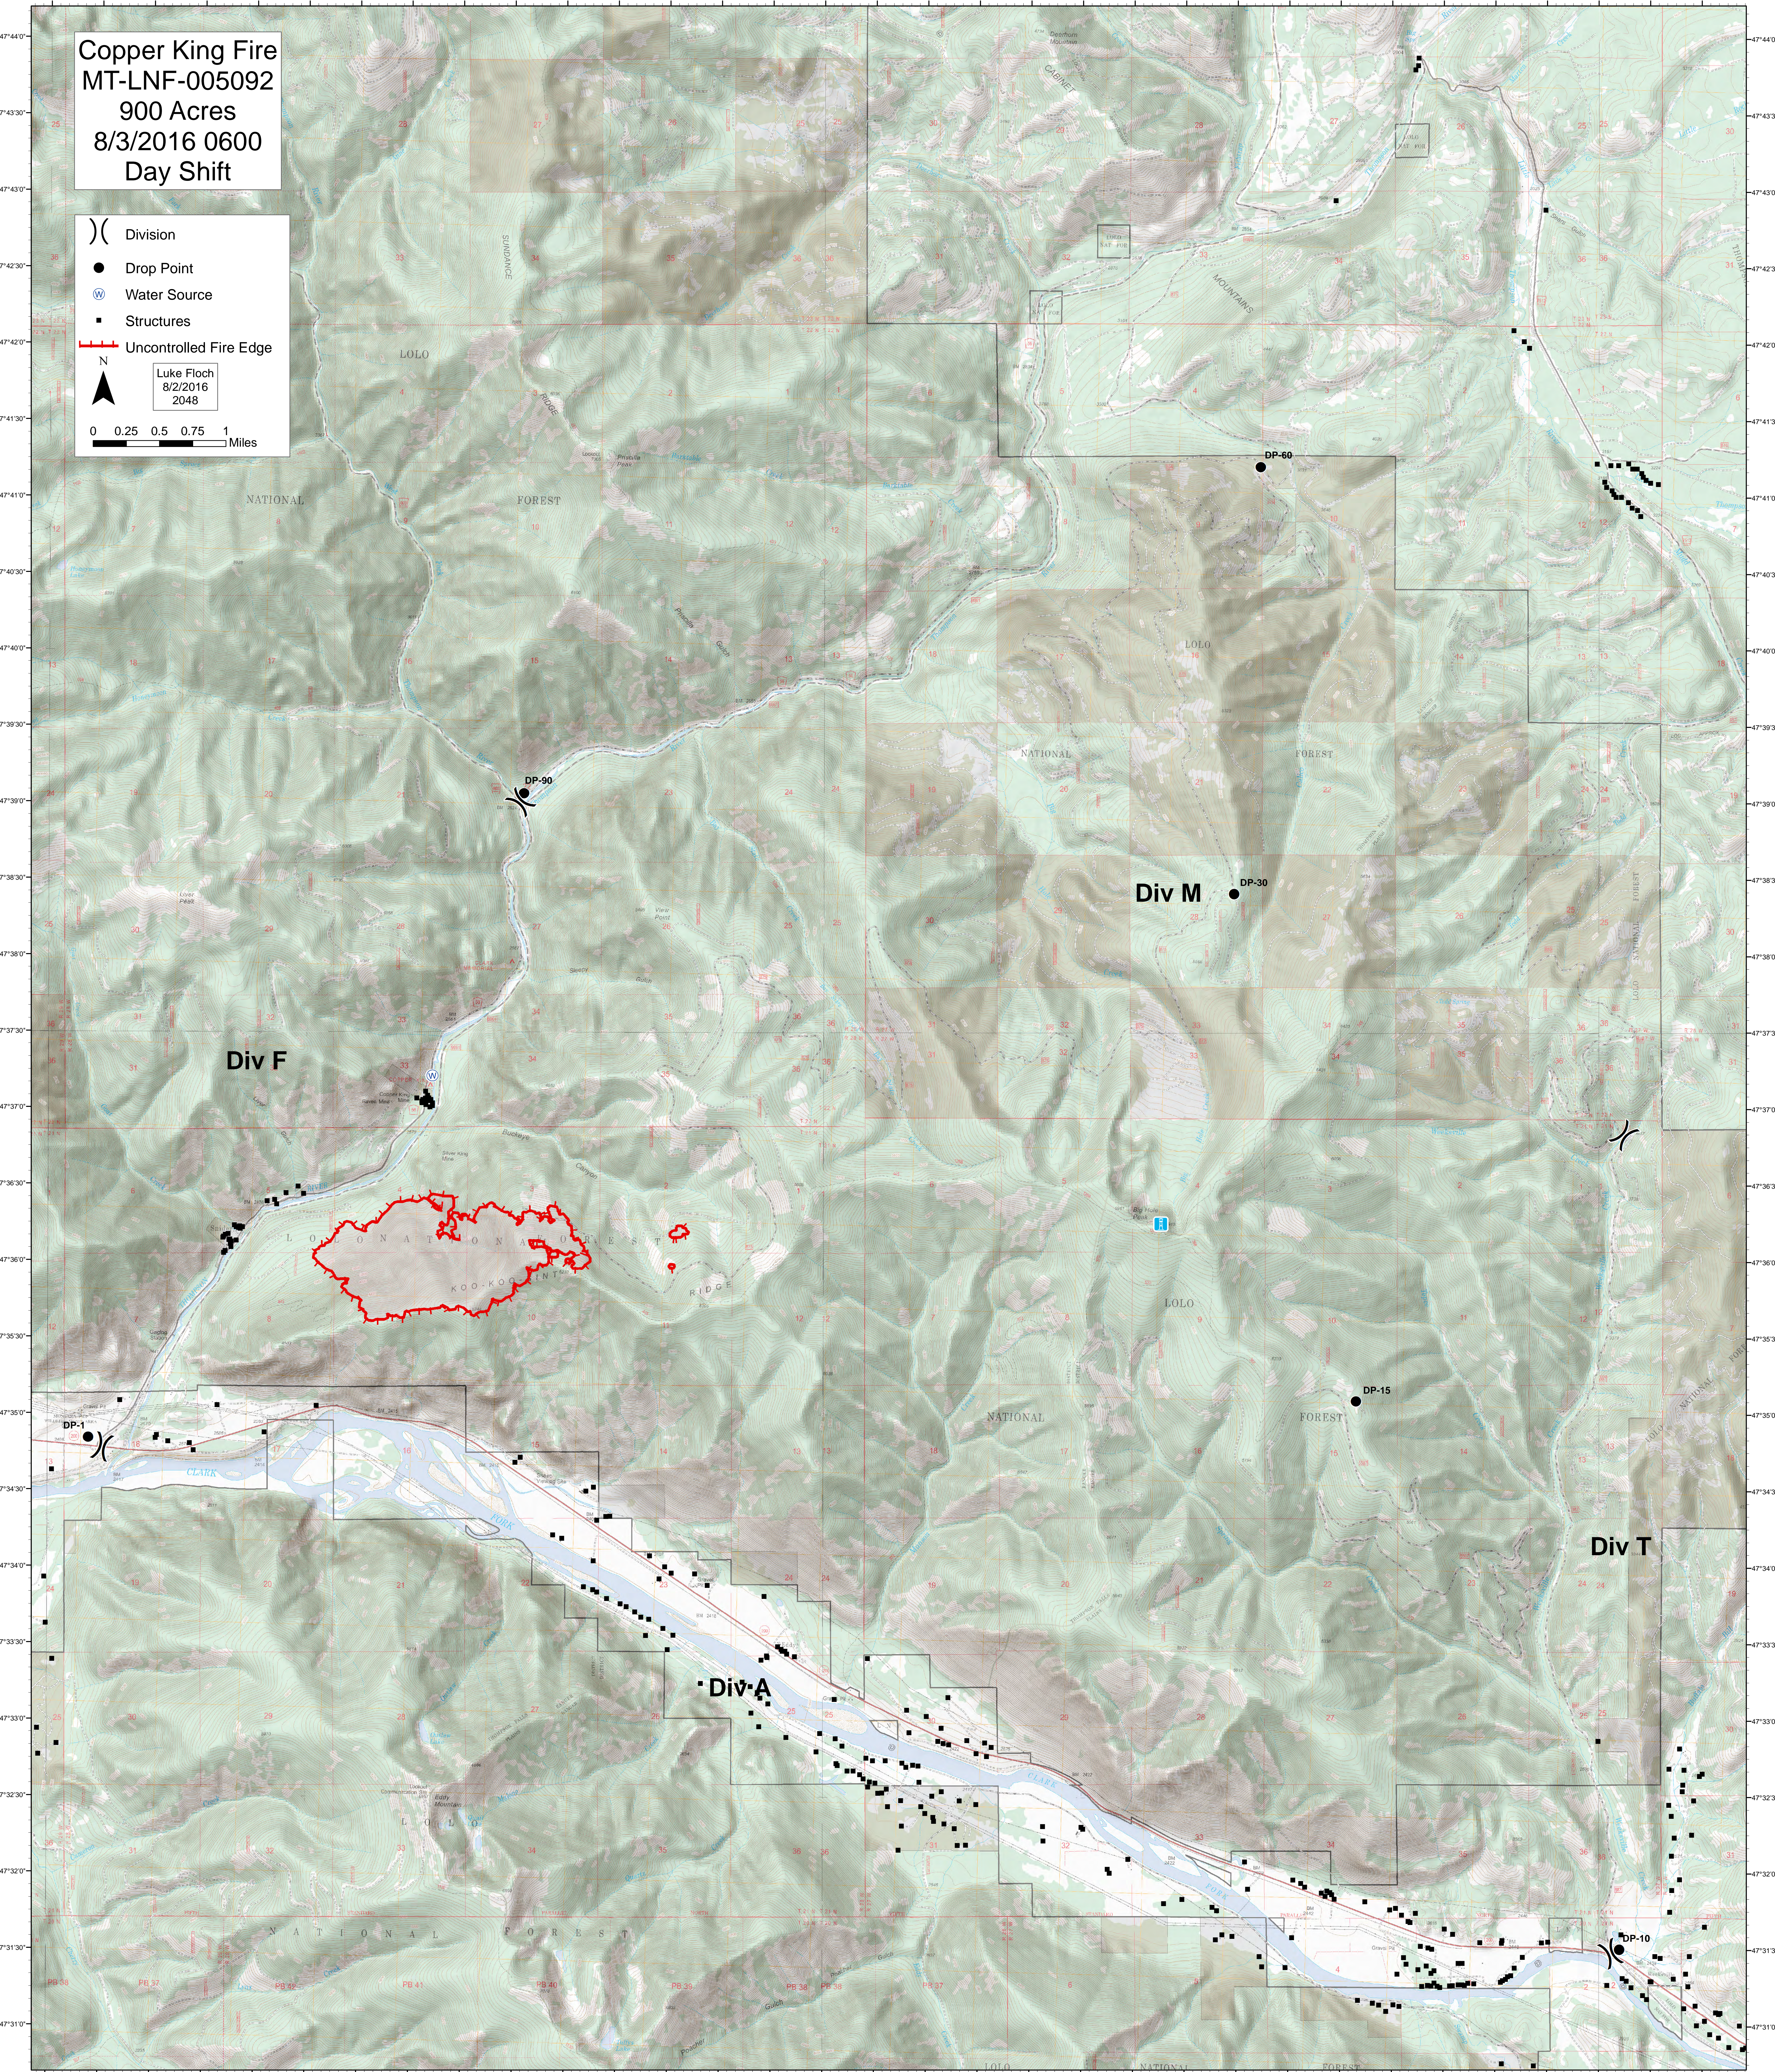

**Copper King Fire**  
**MT-LNF-005092**  
**900 Acres**  
**8/3/2016 0600**  
**Day Shift**

**( )** Division  
**●** Drop Point  
**W** Water Source  
**■** Structures  
**—** Uncontrolled Fire Edge

N  
Luke Floch  
8/2/2016  
2048

0 0.25 0.5 0.75 1 Miles

**Div F**

**Div M**

**Div T**

**Div A**

LOLO NATIONAL FOREST  
KOO-KOO-KOONTZ RIDGE

LOLO NATIONAL FOREST

NATIONAL FOREST

LOLO NATIONAL FOREST