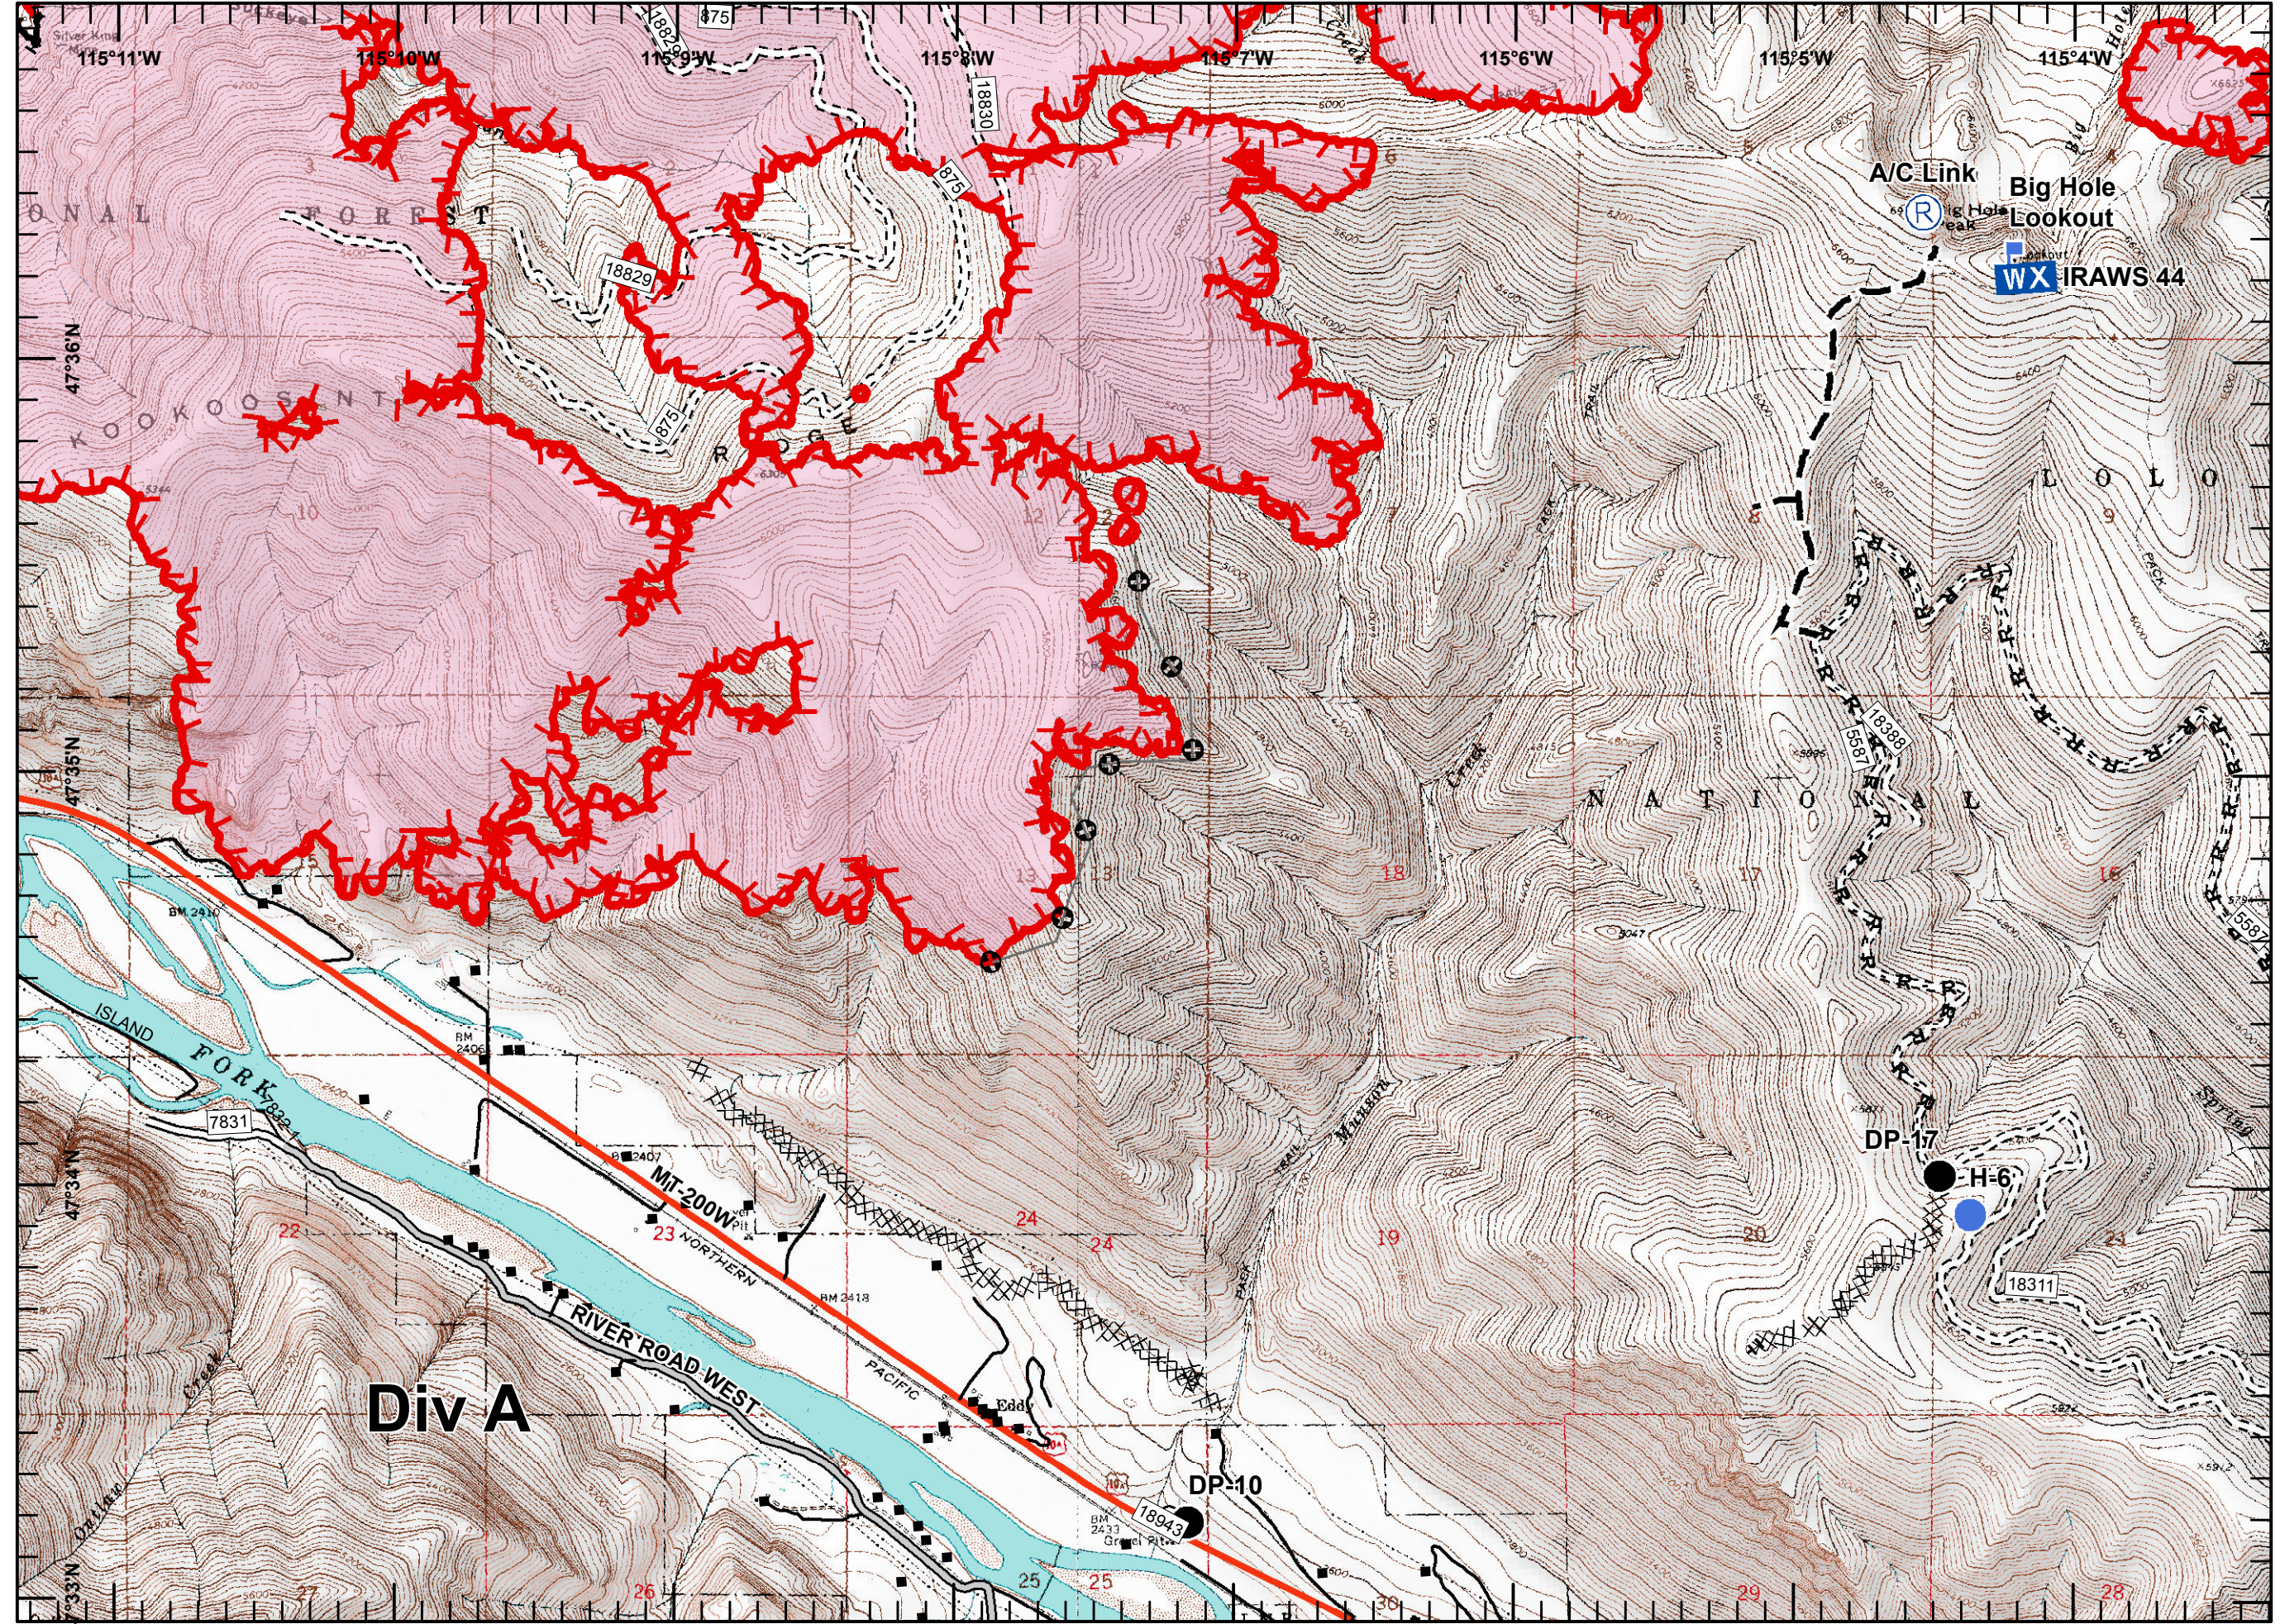

- Structures
- FirePoint
- Drop Point
- Helispot
- Lookout
- WX Mobile Weather Unit
- Ⓡ Repeater
- ┌ Uncontrolled Fire Edge
- ▤ Completed Dozer Line
- Completed Line
- H Hand Line
- R Road as Completed Line
- Planned Fire Line
- ⊕ Other
- FirePolygon

Div A