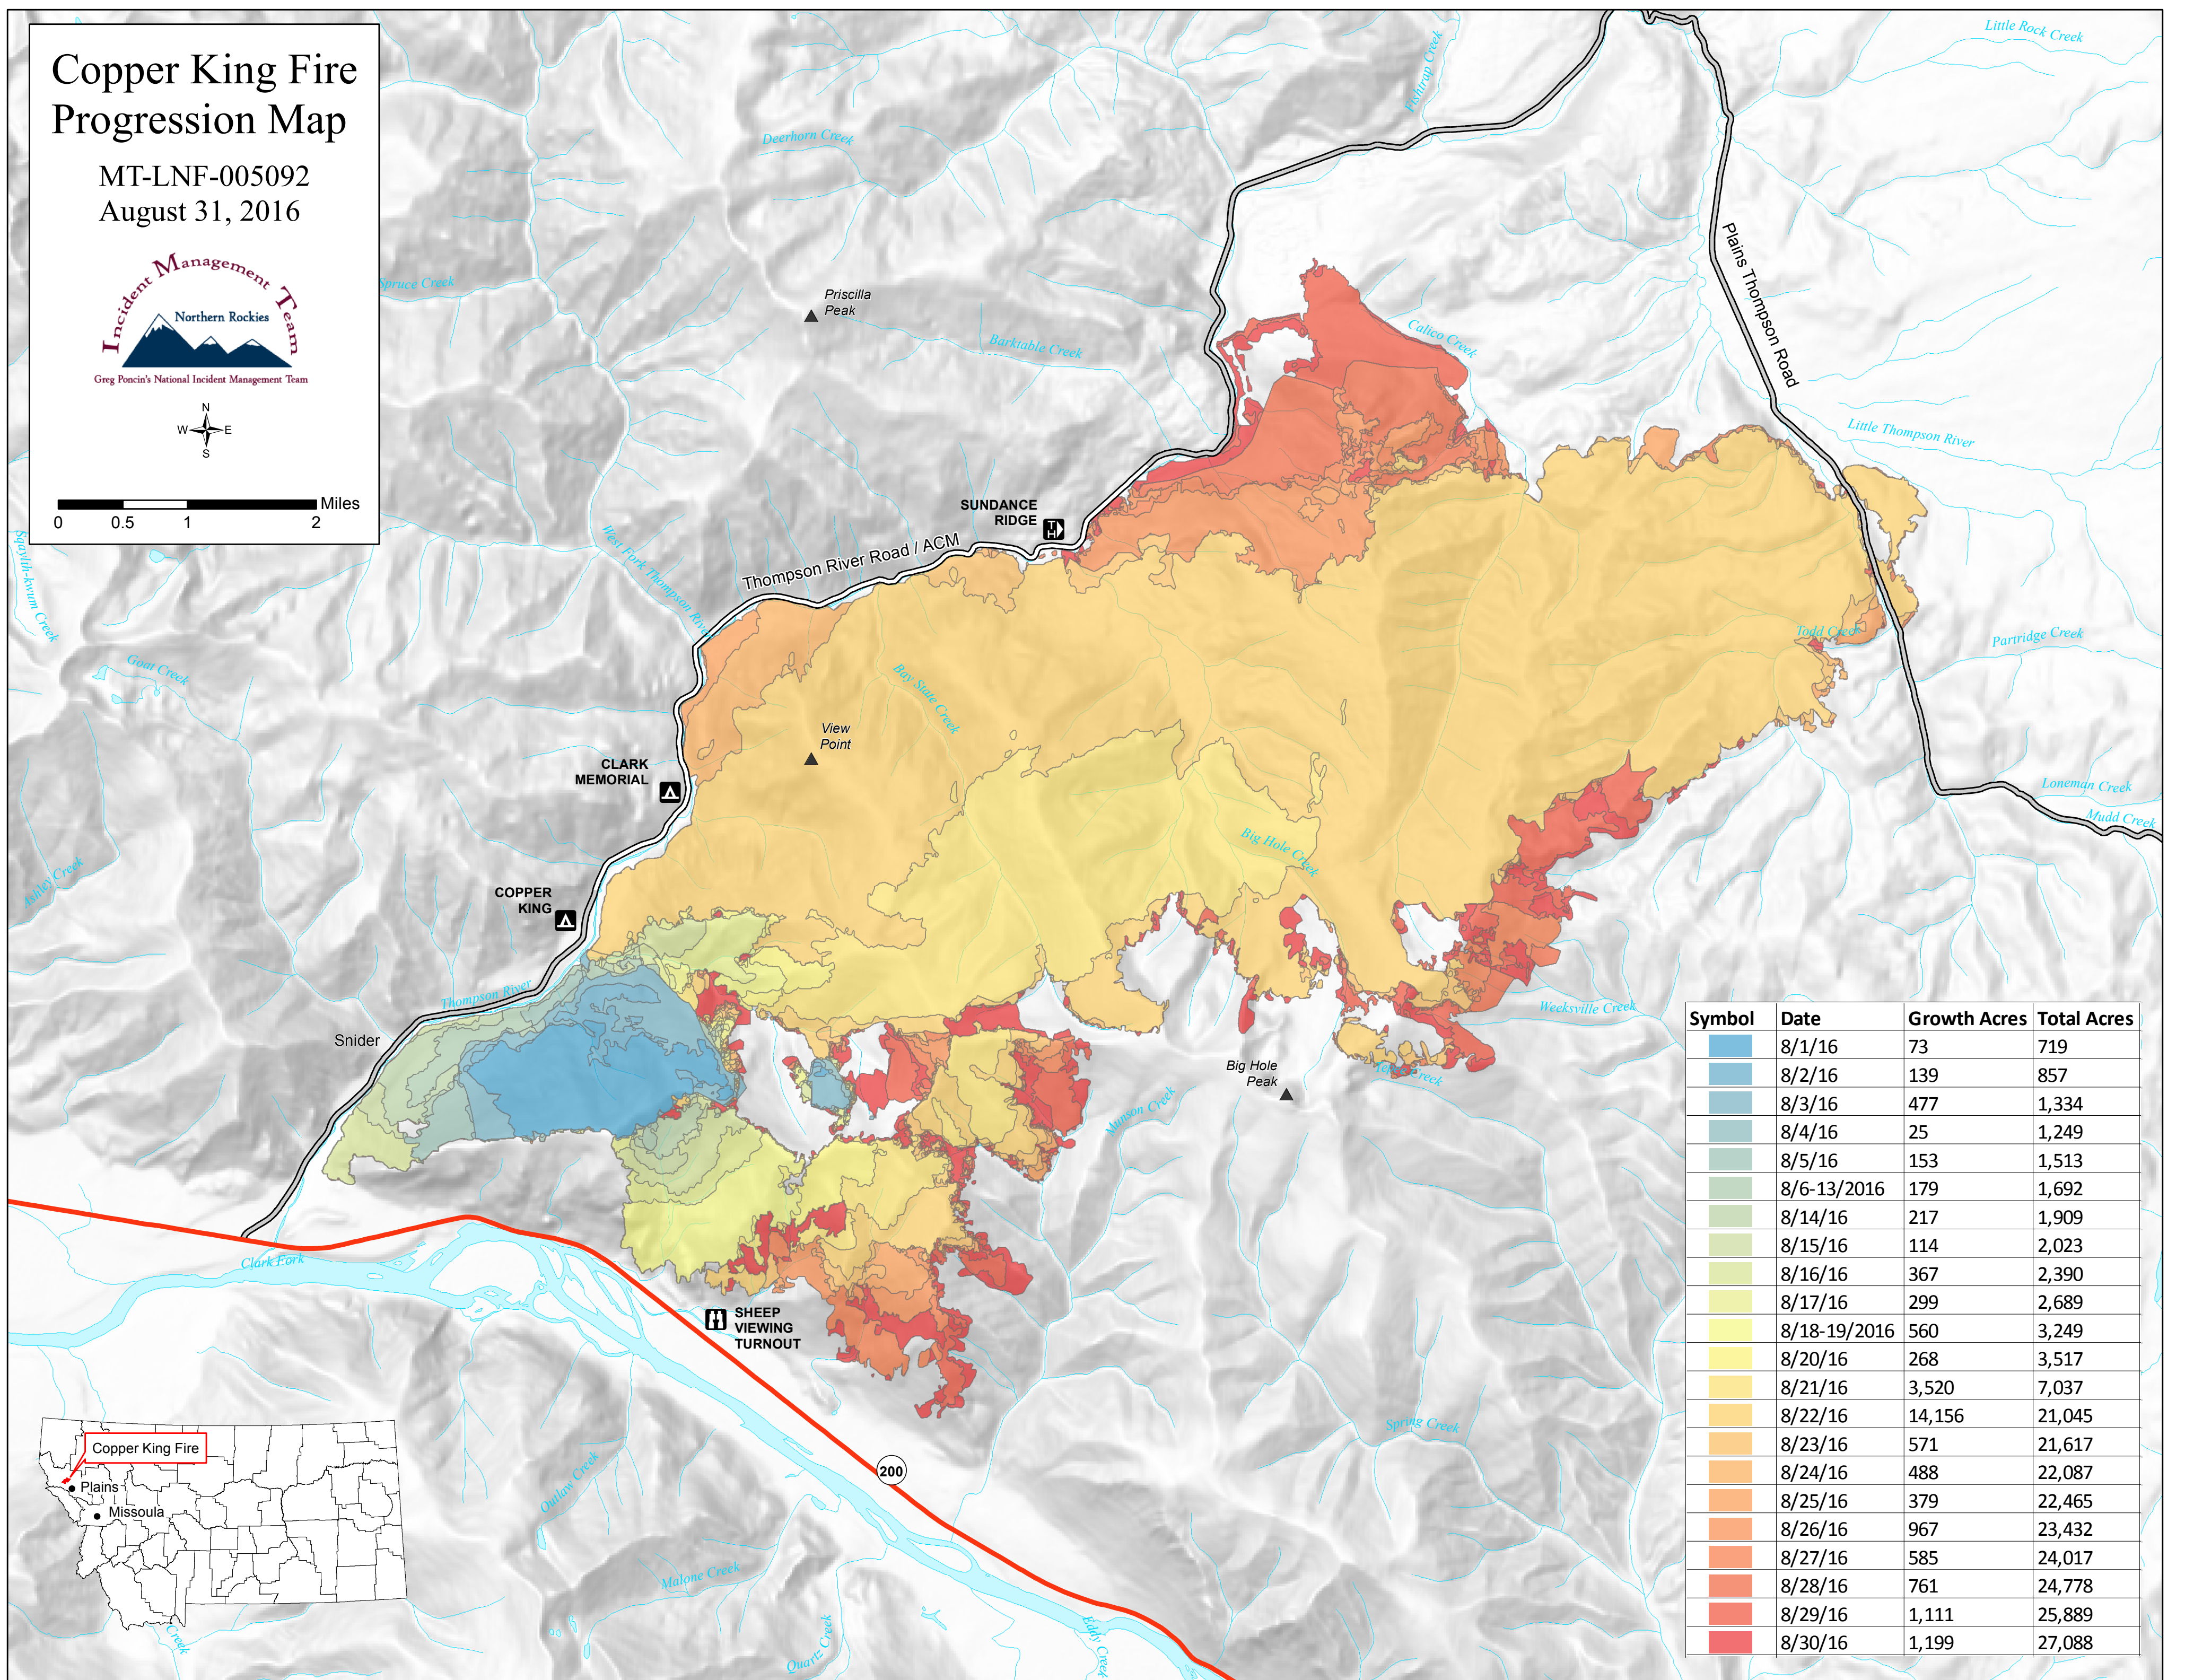

# Copper King Fire Progression Map

MT-LNF-005092  
August 31, 2016

0 0.5 1 2 Miles

Symbol	Date	Growth Acres	Total Acres
	8/1/16	73	719
	8/2/16	139	857
	8/3/16	477	1,334
	8/4/16	25	1,249
	8/5/16	153	1,513
	8/6-13/2016	179	1,692
	8/14/16	217	1,909
	8/15/16	114	2,023
	8/16/16	367	2,390
	8/17/16	299	2,689
	8/18-19/2016	560	3,249
	8/20/16	268	3,517
	8/21/16	3,520	7,037
	8/22/16	14,156	21,045
	8/23/16	571	21,617
	8/24/16	488	22,087
	8/25/16	379	22,465
	8/26/16	967	23,432
	8/27/16	585	24,017
	8/28/16	761	24,778
	8/29/16	1,111	25,889
	8/30/16	1,199	27,088