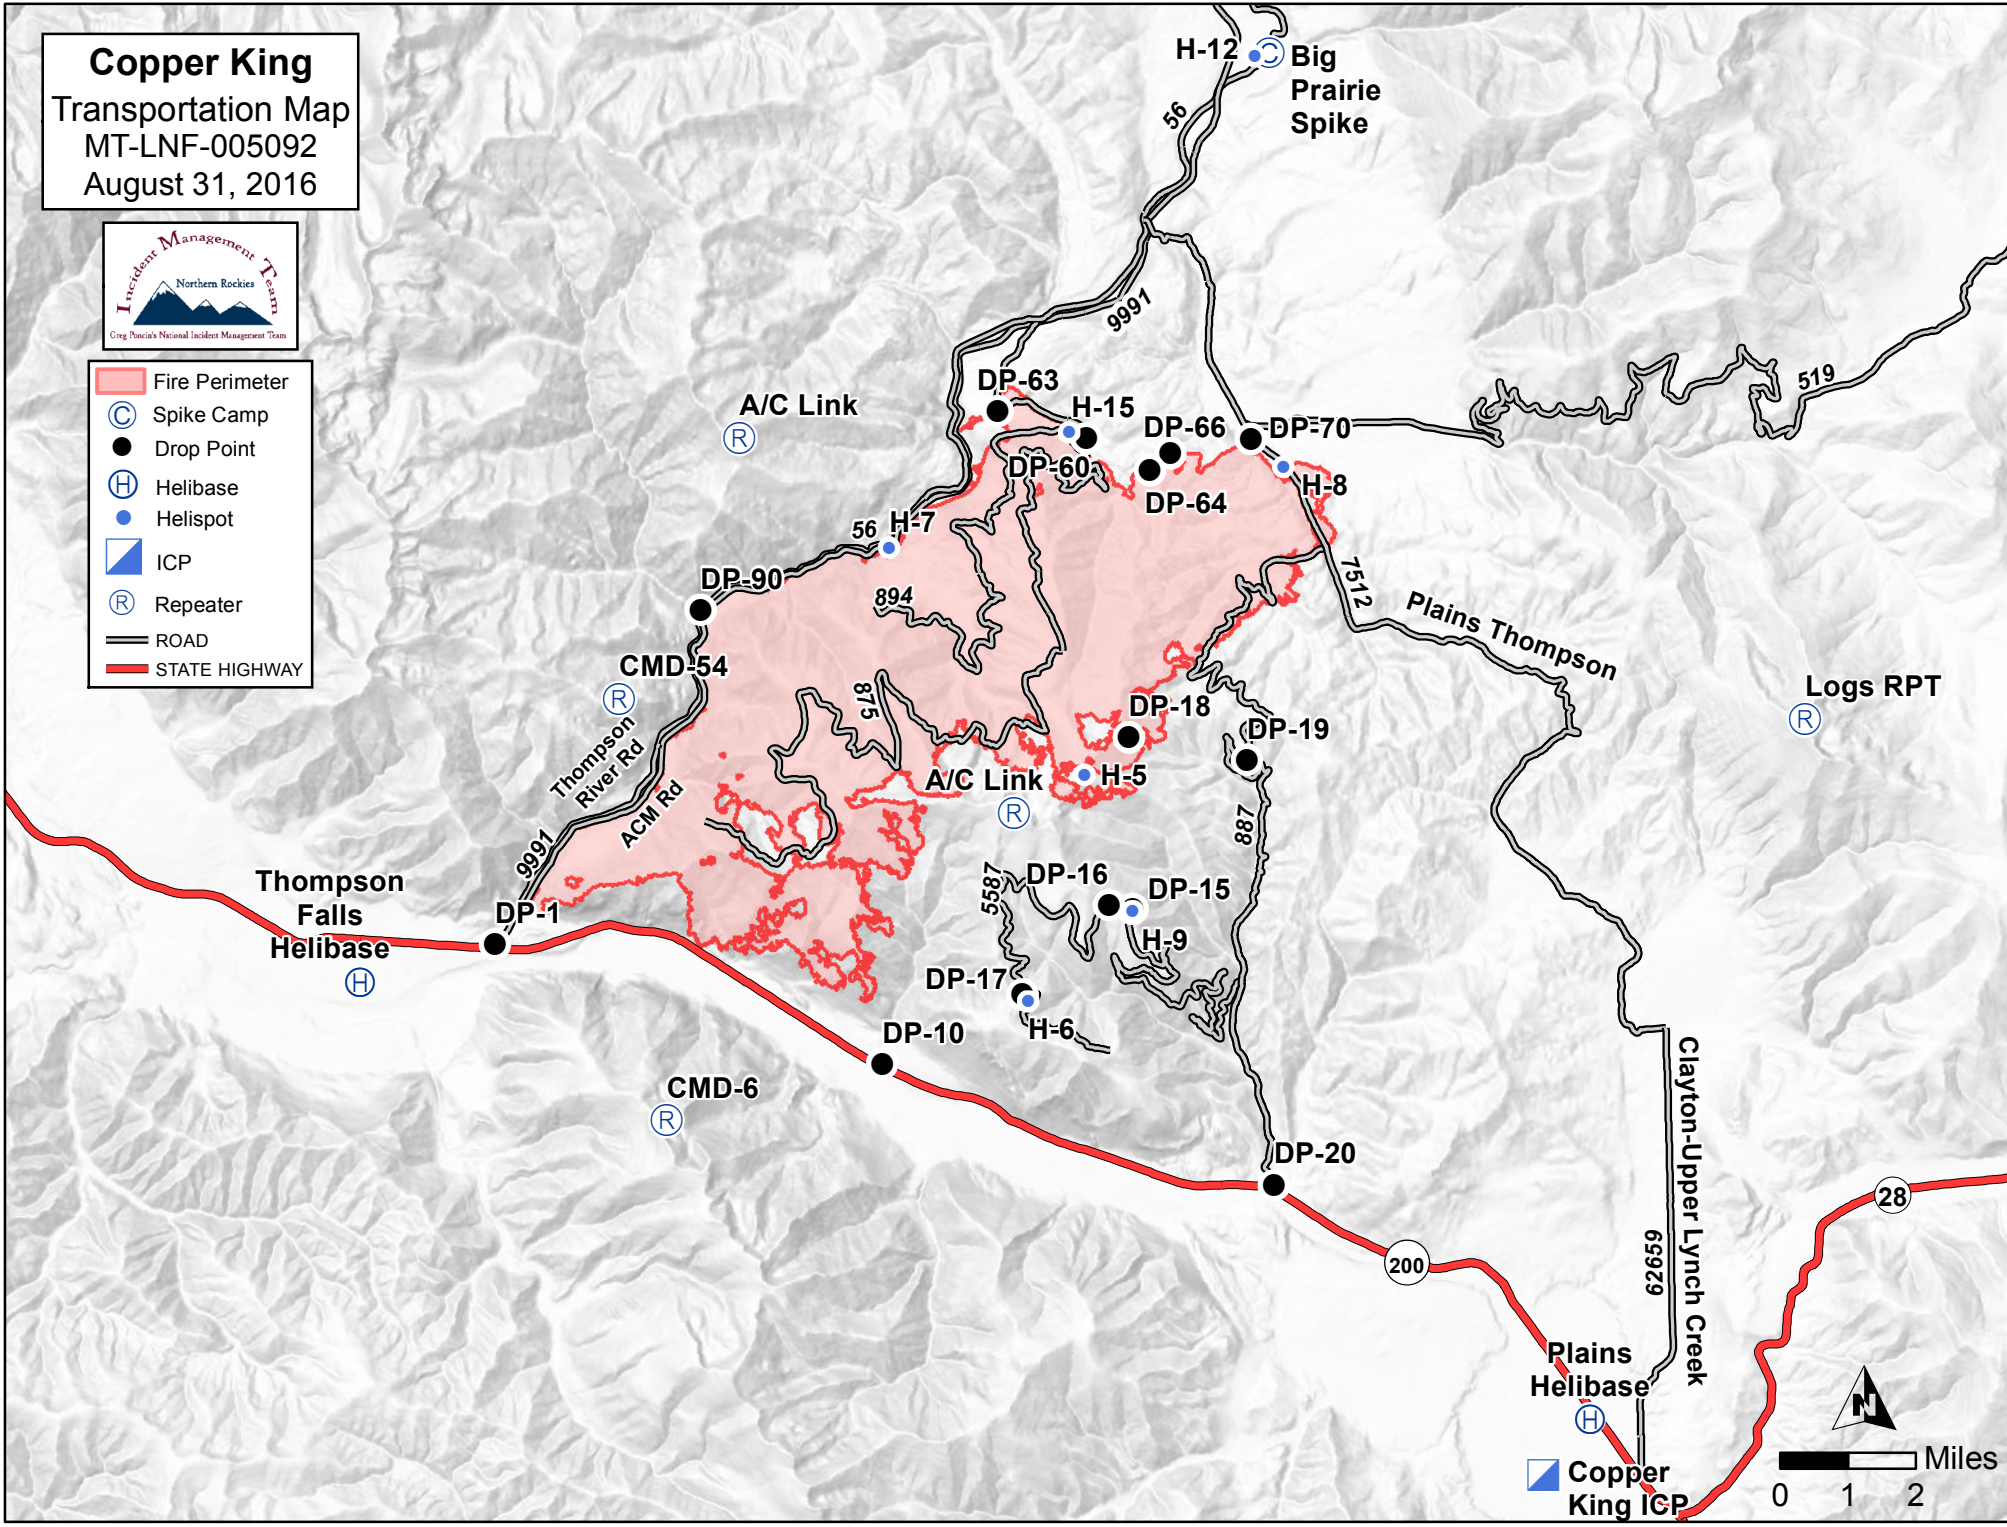

Copper King
 Transportation Map
 MT-LNF-005092
 August 31, 2016

- Fire Perimeter
- C Spike Camp
- Drop Point
- H Helibase
- Helispot
- ICP
- R Repeater
- ROAD
- STATE HIGHWAY

Plains Helibase H

Copper King ICP

0 1 2 Miles