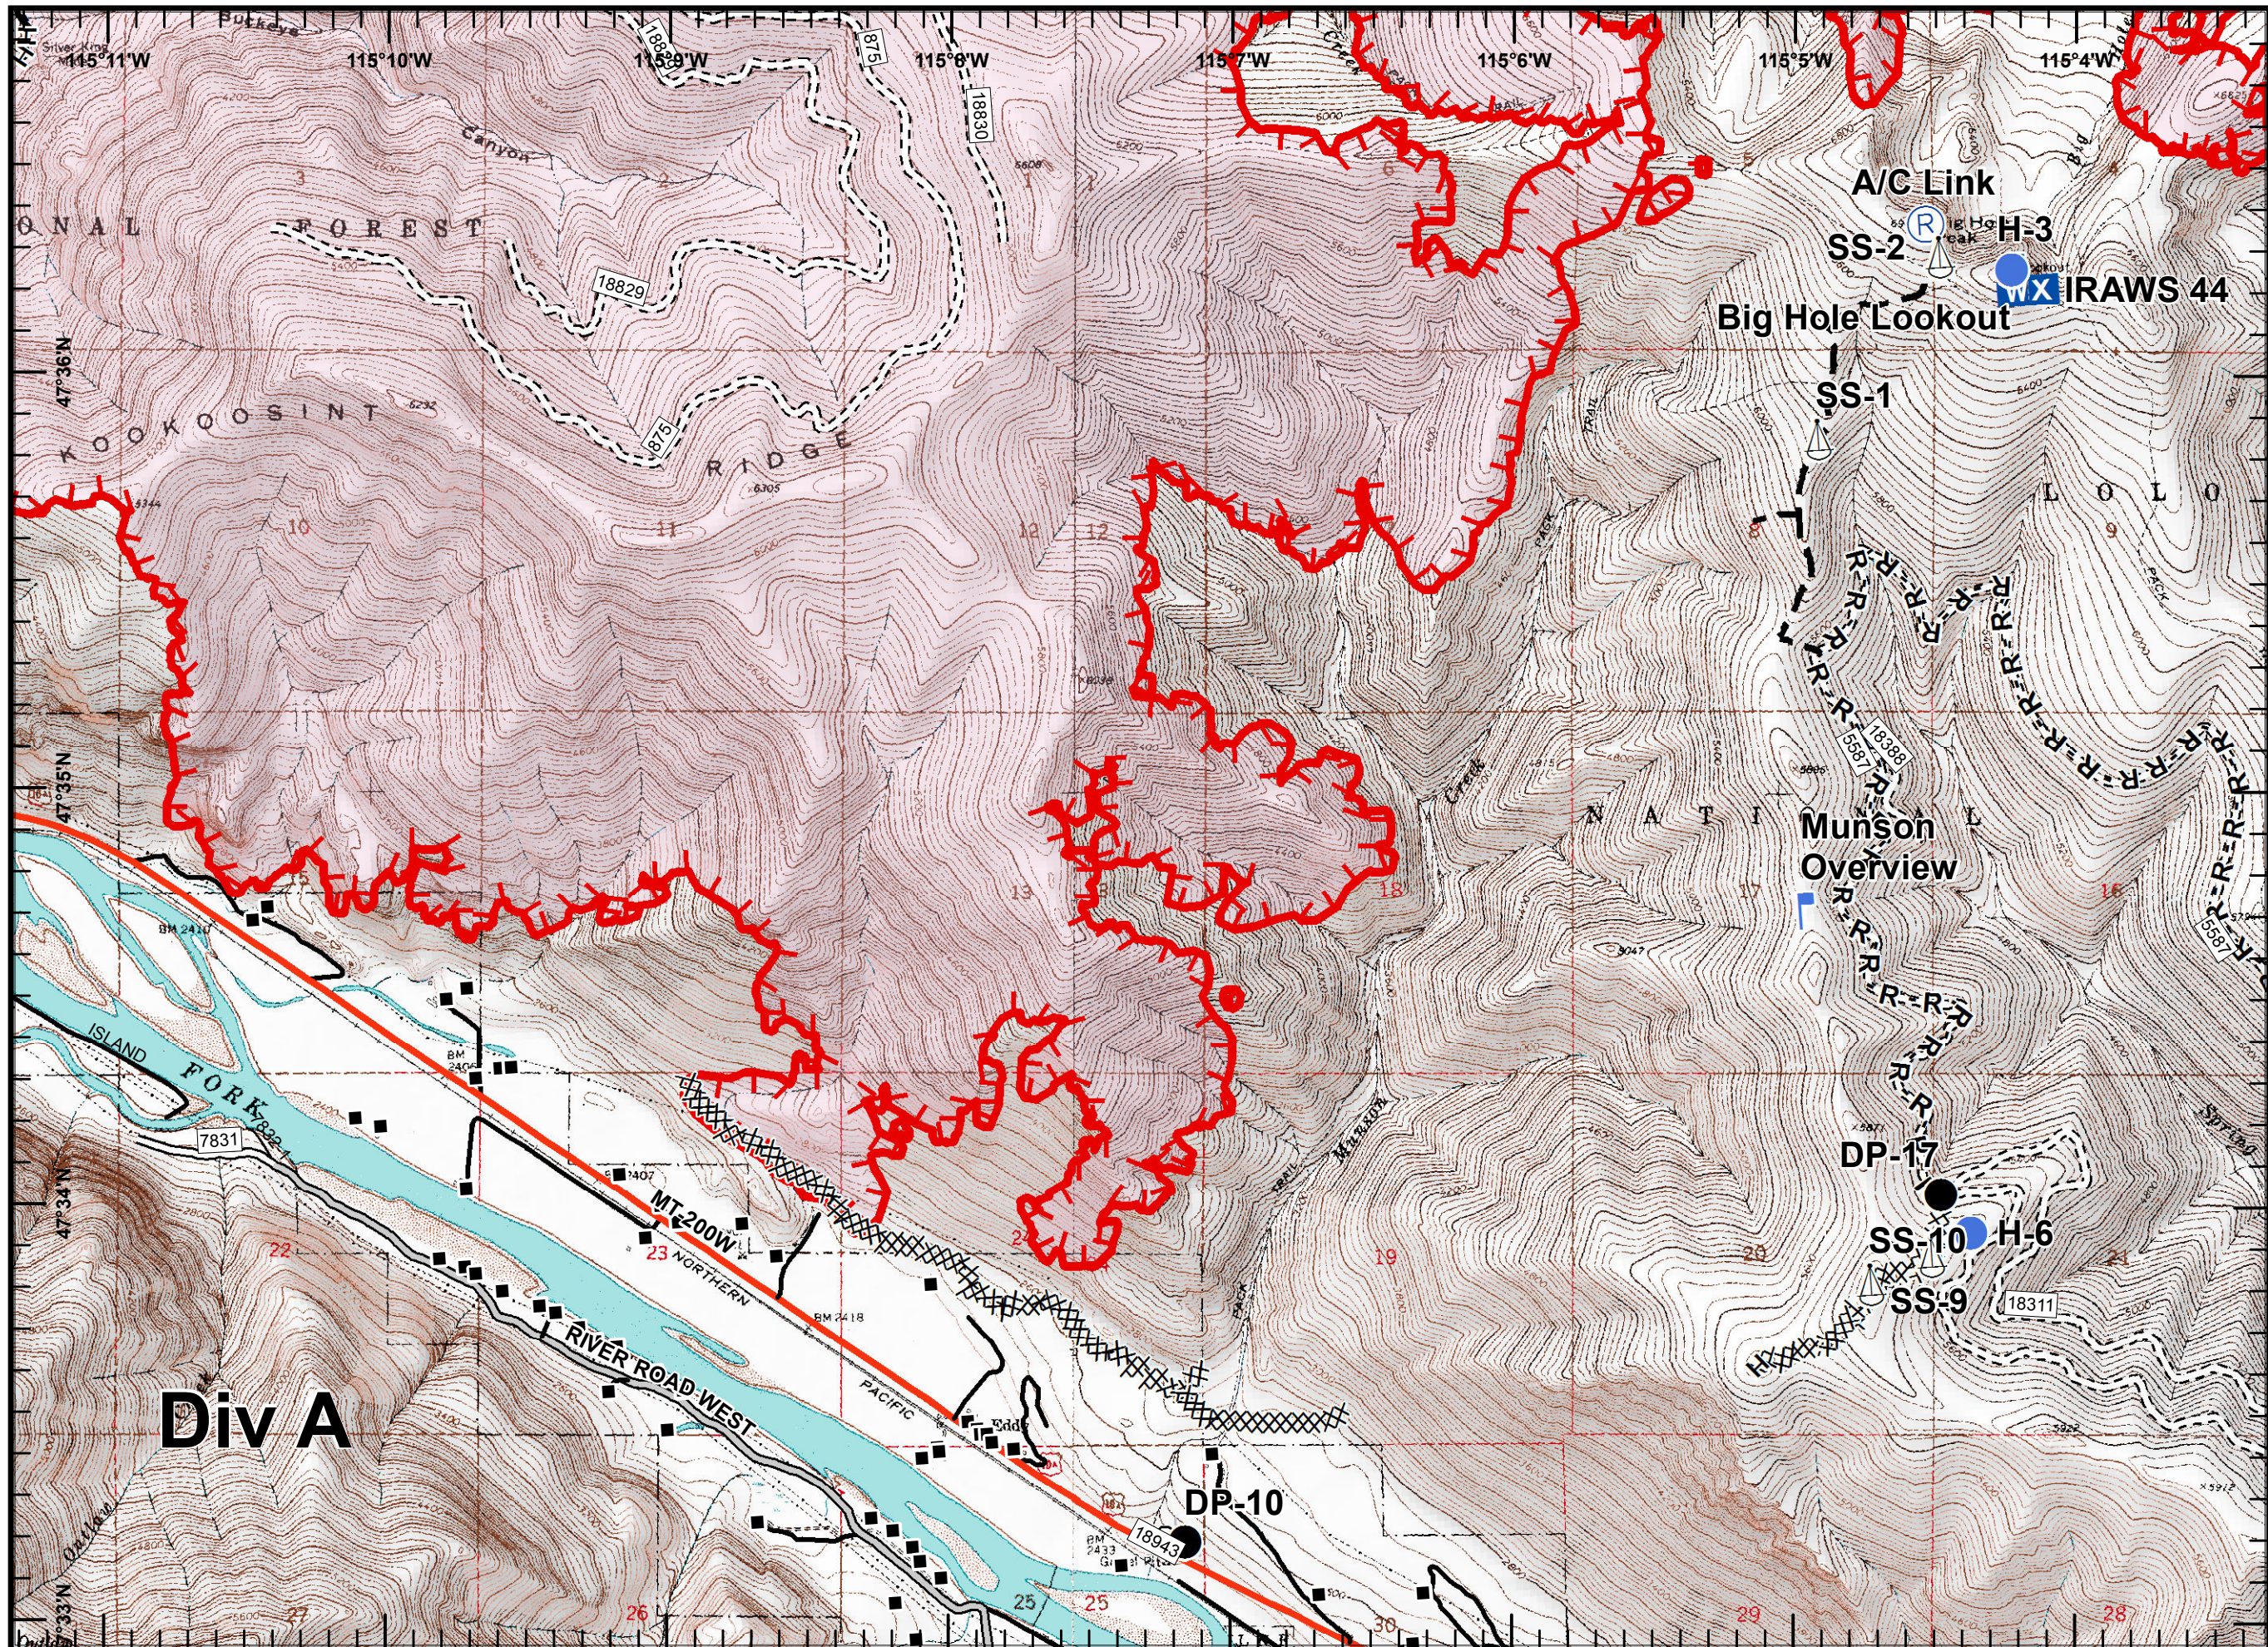

- Structures
- Drop Point
- Helispot
- └ Lookout
- WX Mobile Weather Unit
- Ⓡ Repeater
- ⚙ Sling Site
- XXXX Completed Dozer Line
- H- Hand Line
- R- Road as Completed Line
- Planned Fire Line
- └ Uncontrolled Fire Edge
- Completed Line
- ▭ Fire Polygon

Div A