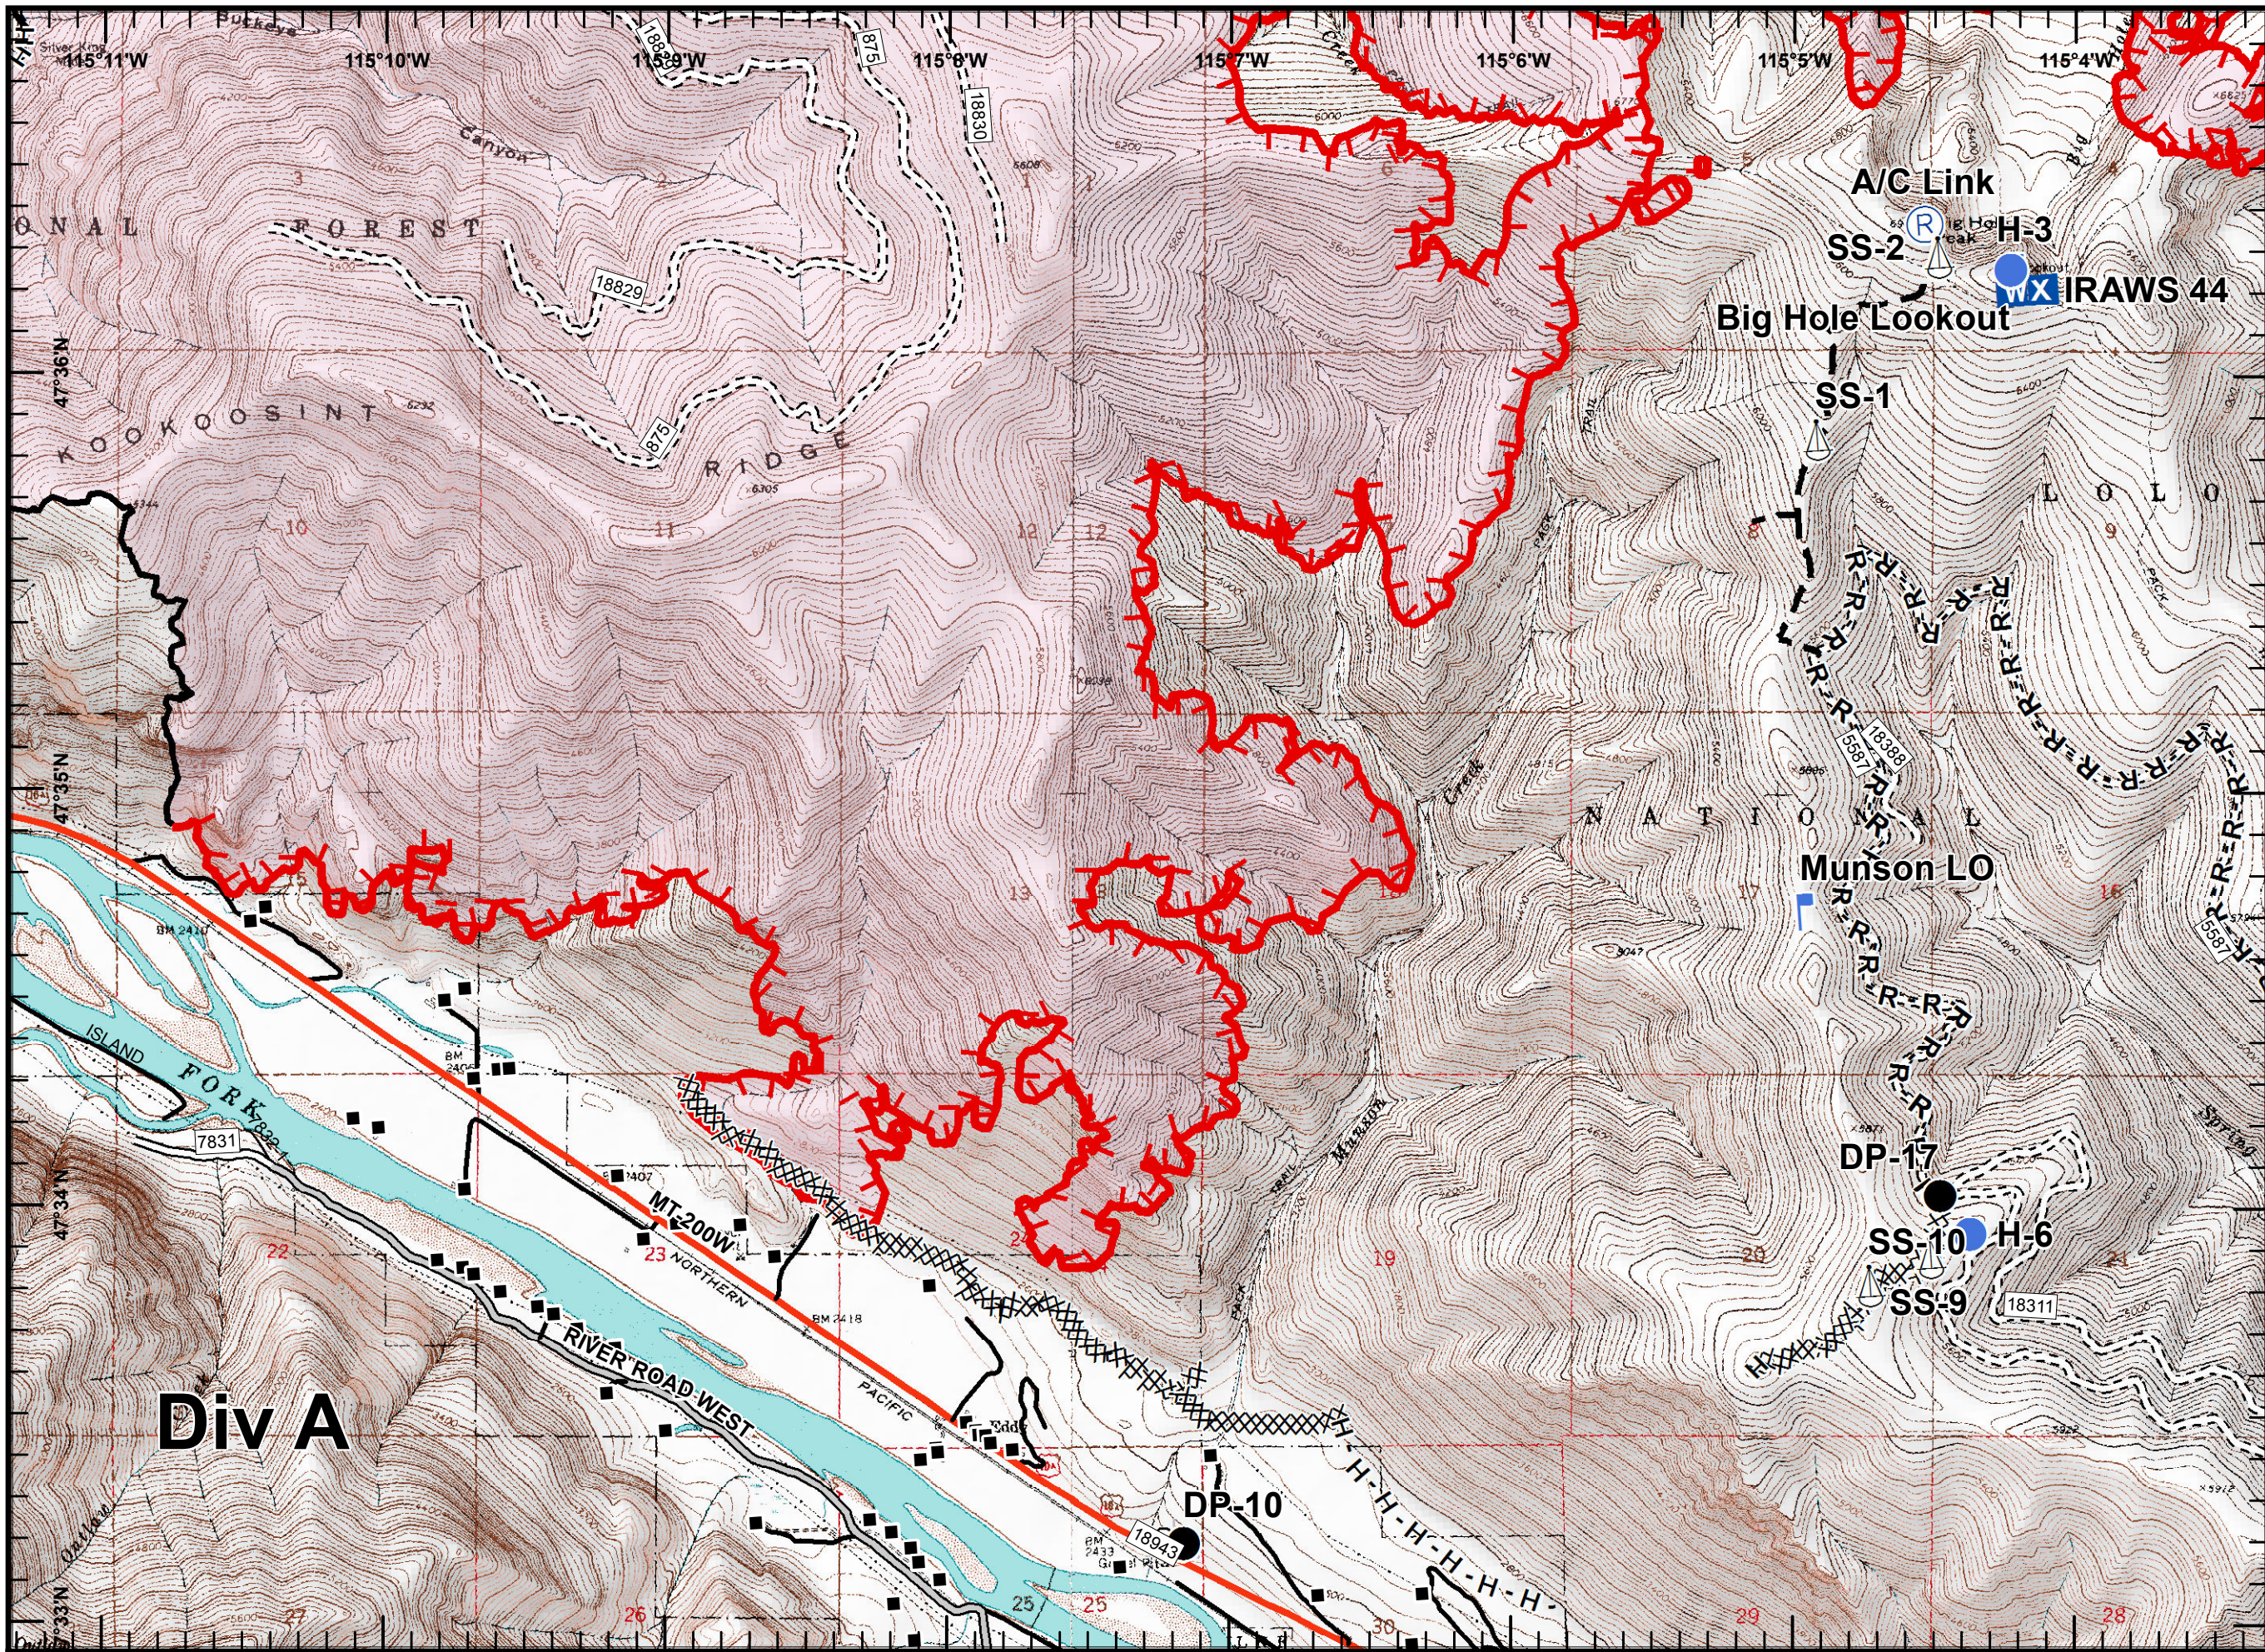

- Structures
- Drop Point
- Helispot
- └ Lookout
- WX Mobile Weather Unit
- Ⓡ Repeater
- ⚓ Sling Site
- XXXX Completed Dozer Line
- H- Hand Line
- R- Road as Completed Line
- Planned Fire Line
- └ Uncontrolled Fire Edge
- Completed Line
- Fire Polygon

Div A