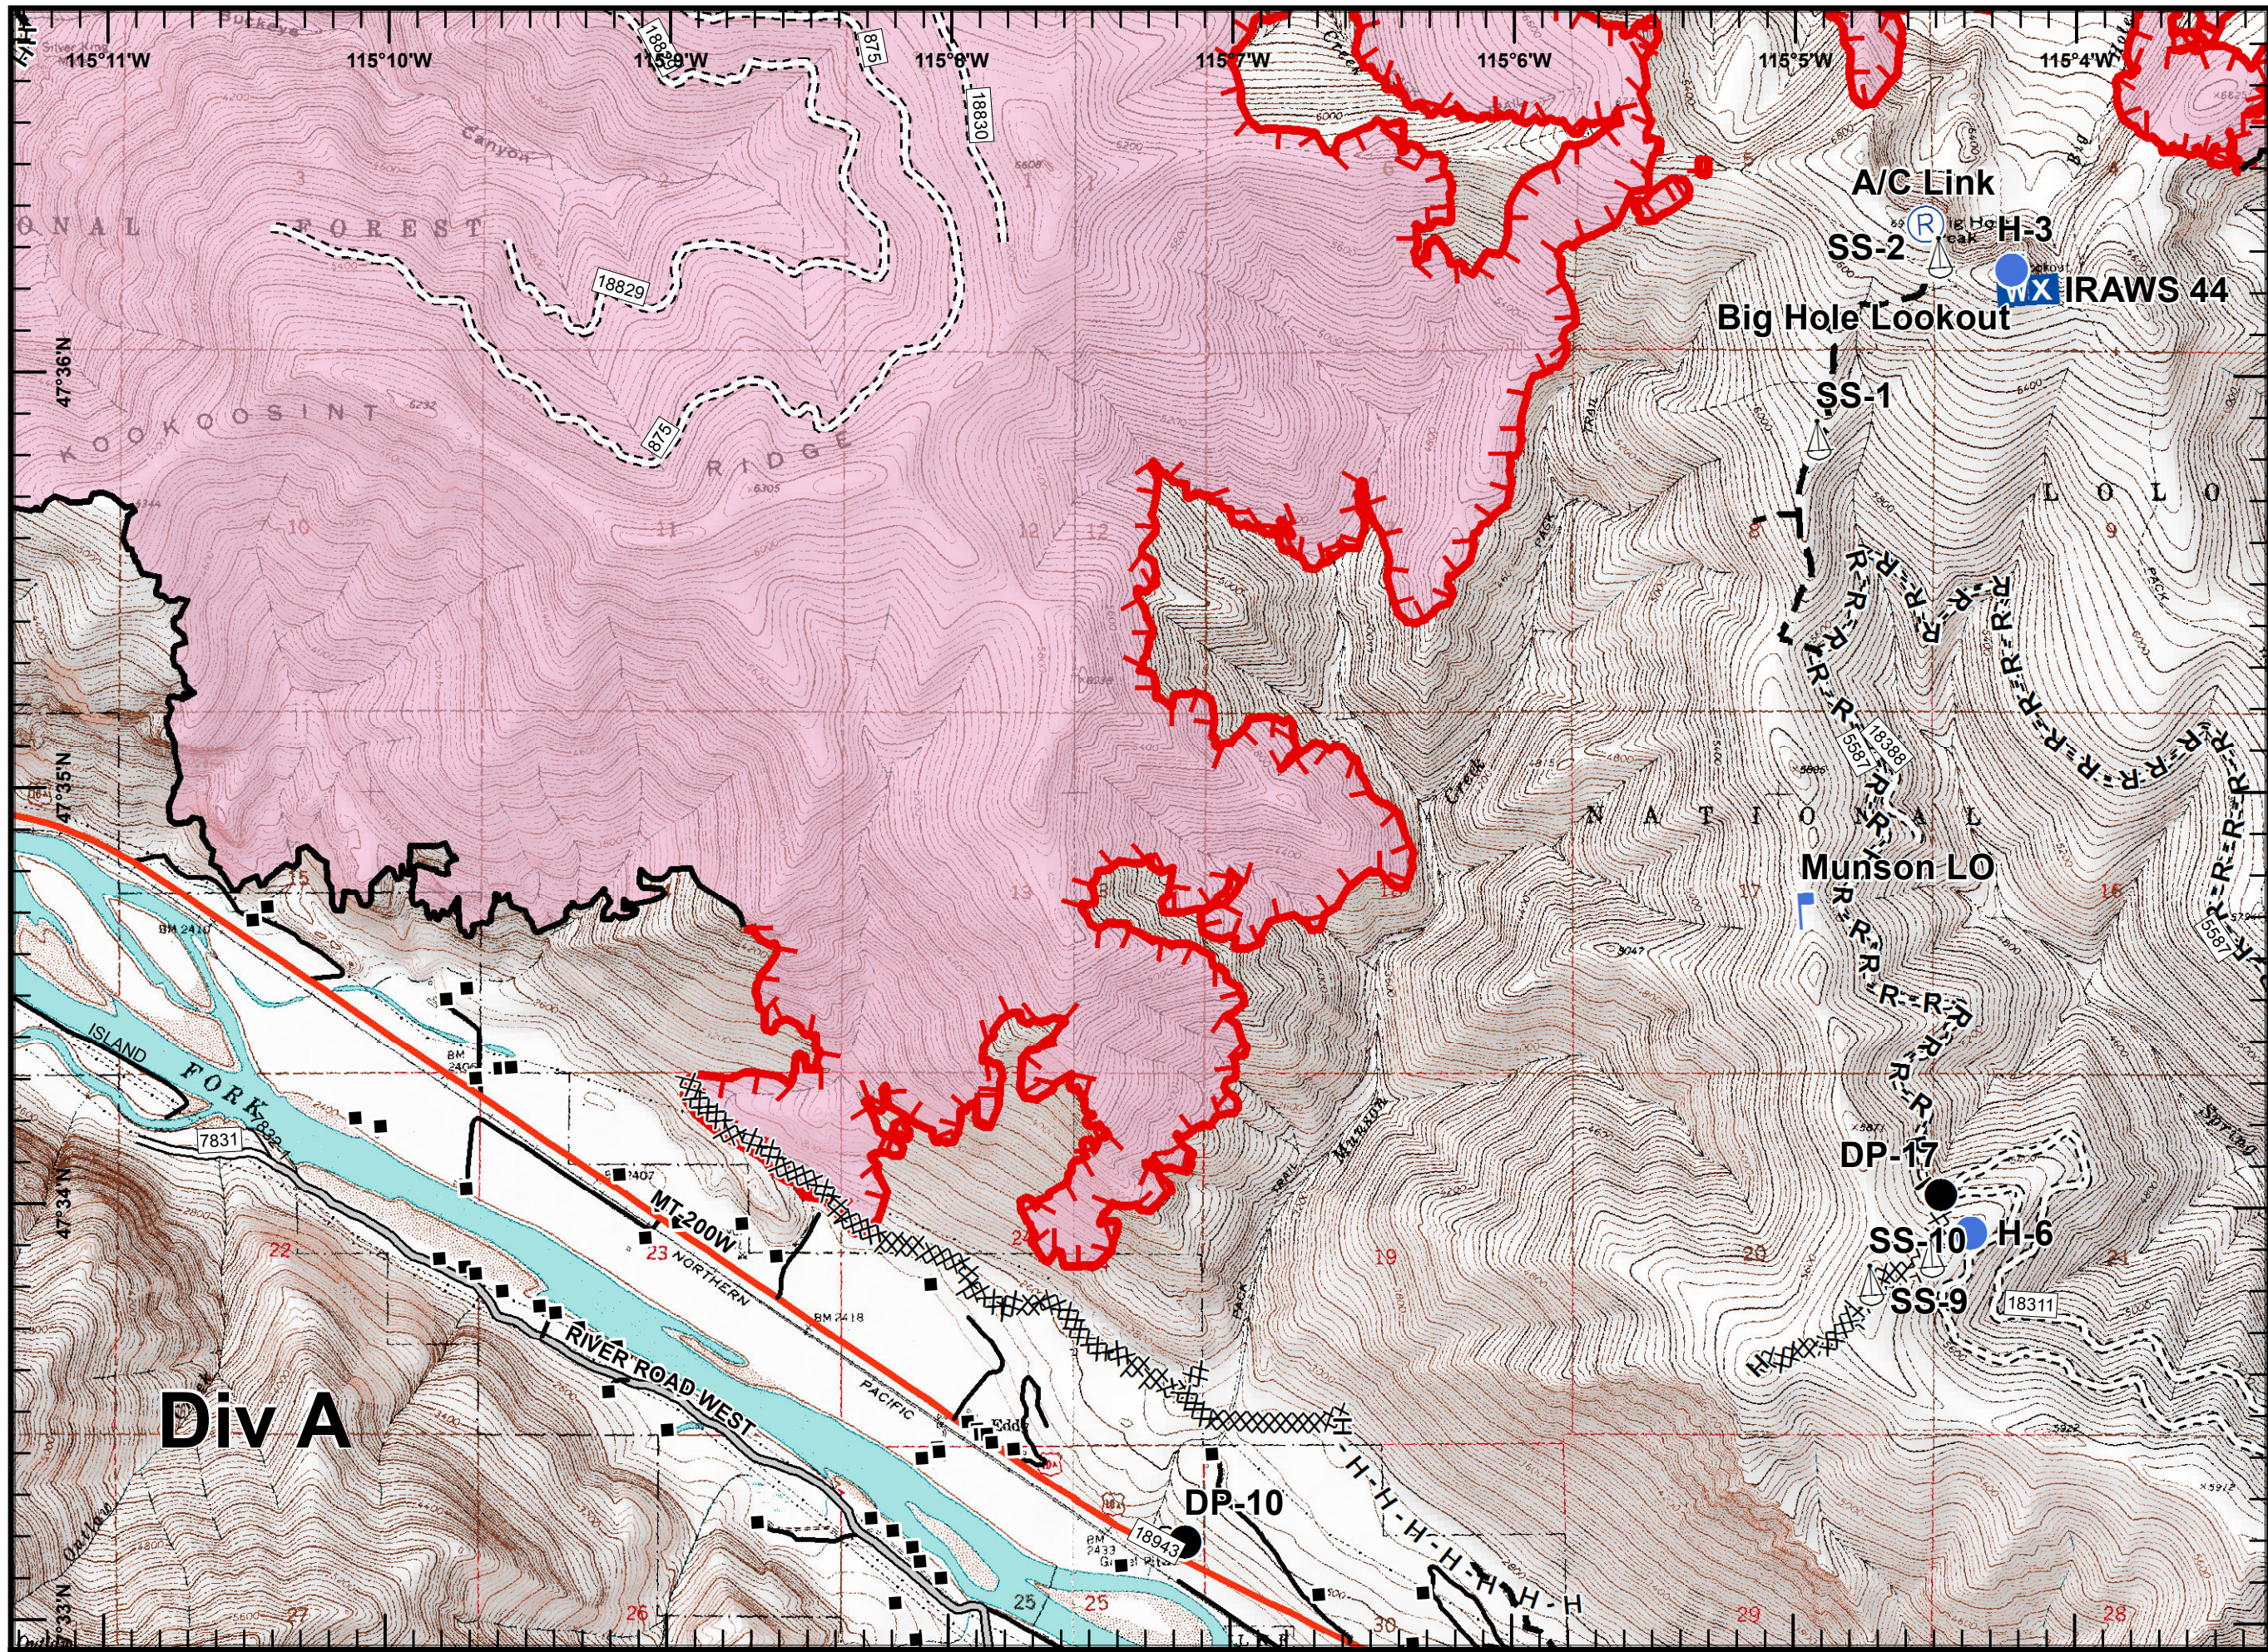

- Structures
- Drop Point
- Helispot
- └ Lookout
- WX Mobile Weather Unit
- Ⓡ Repeater
- ⚓ Sling Site
- XXXX Completed Dozer Line
- H- Hand Line
- R- Road as Completed Line
- Planned Fire Line
- └ Uncontrolled Fire Edge
- Completed Line
- Fire Polygon

Div A