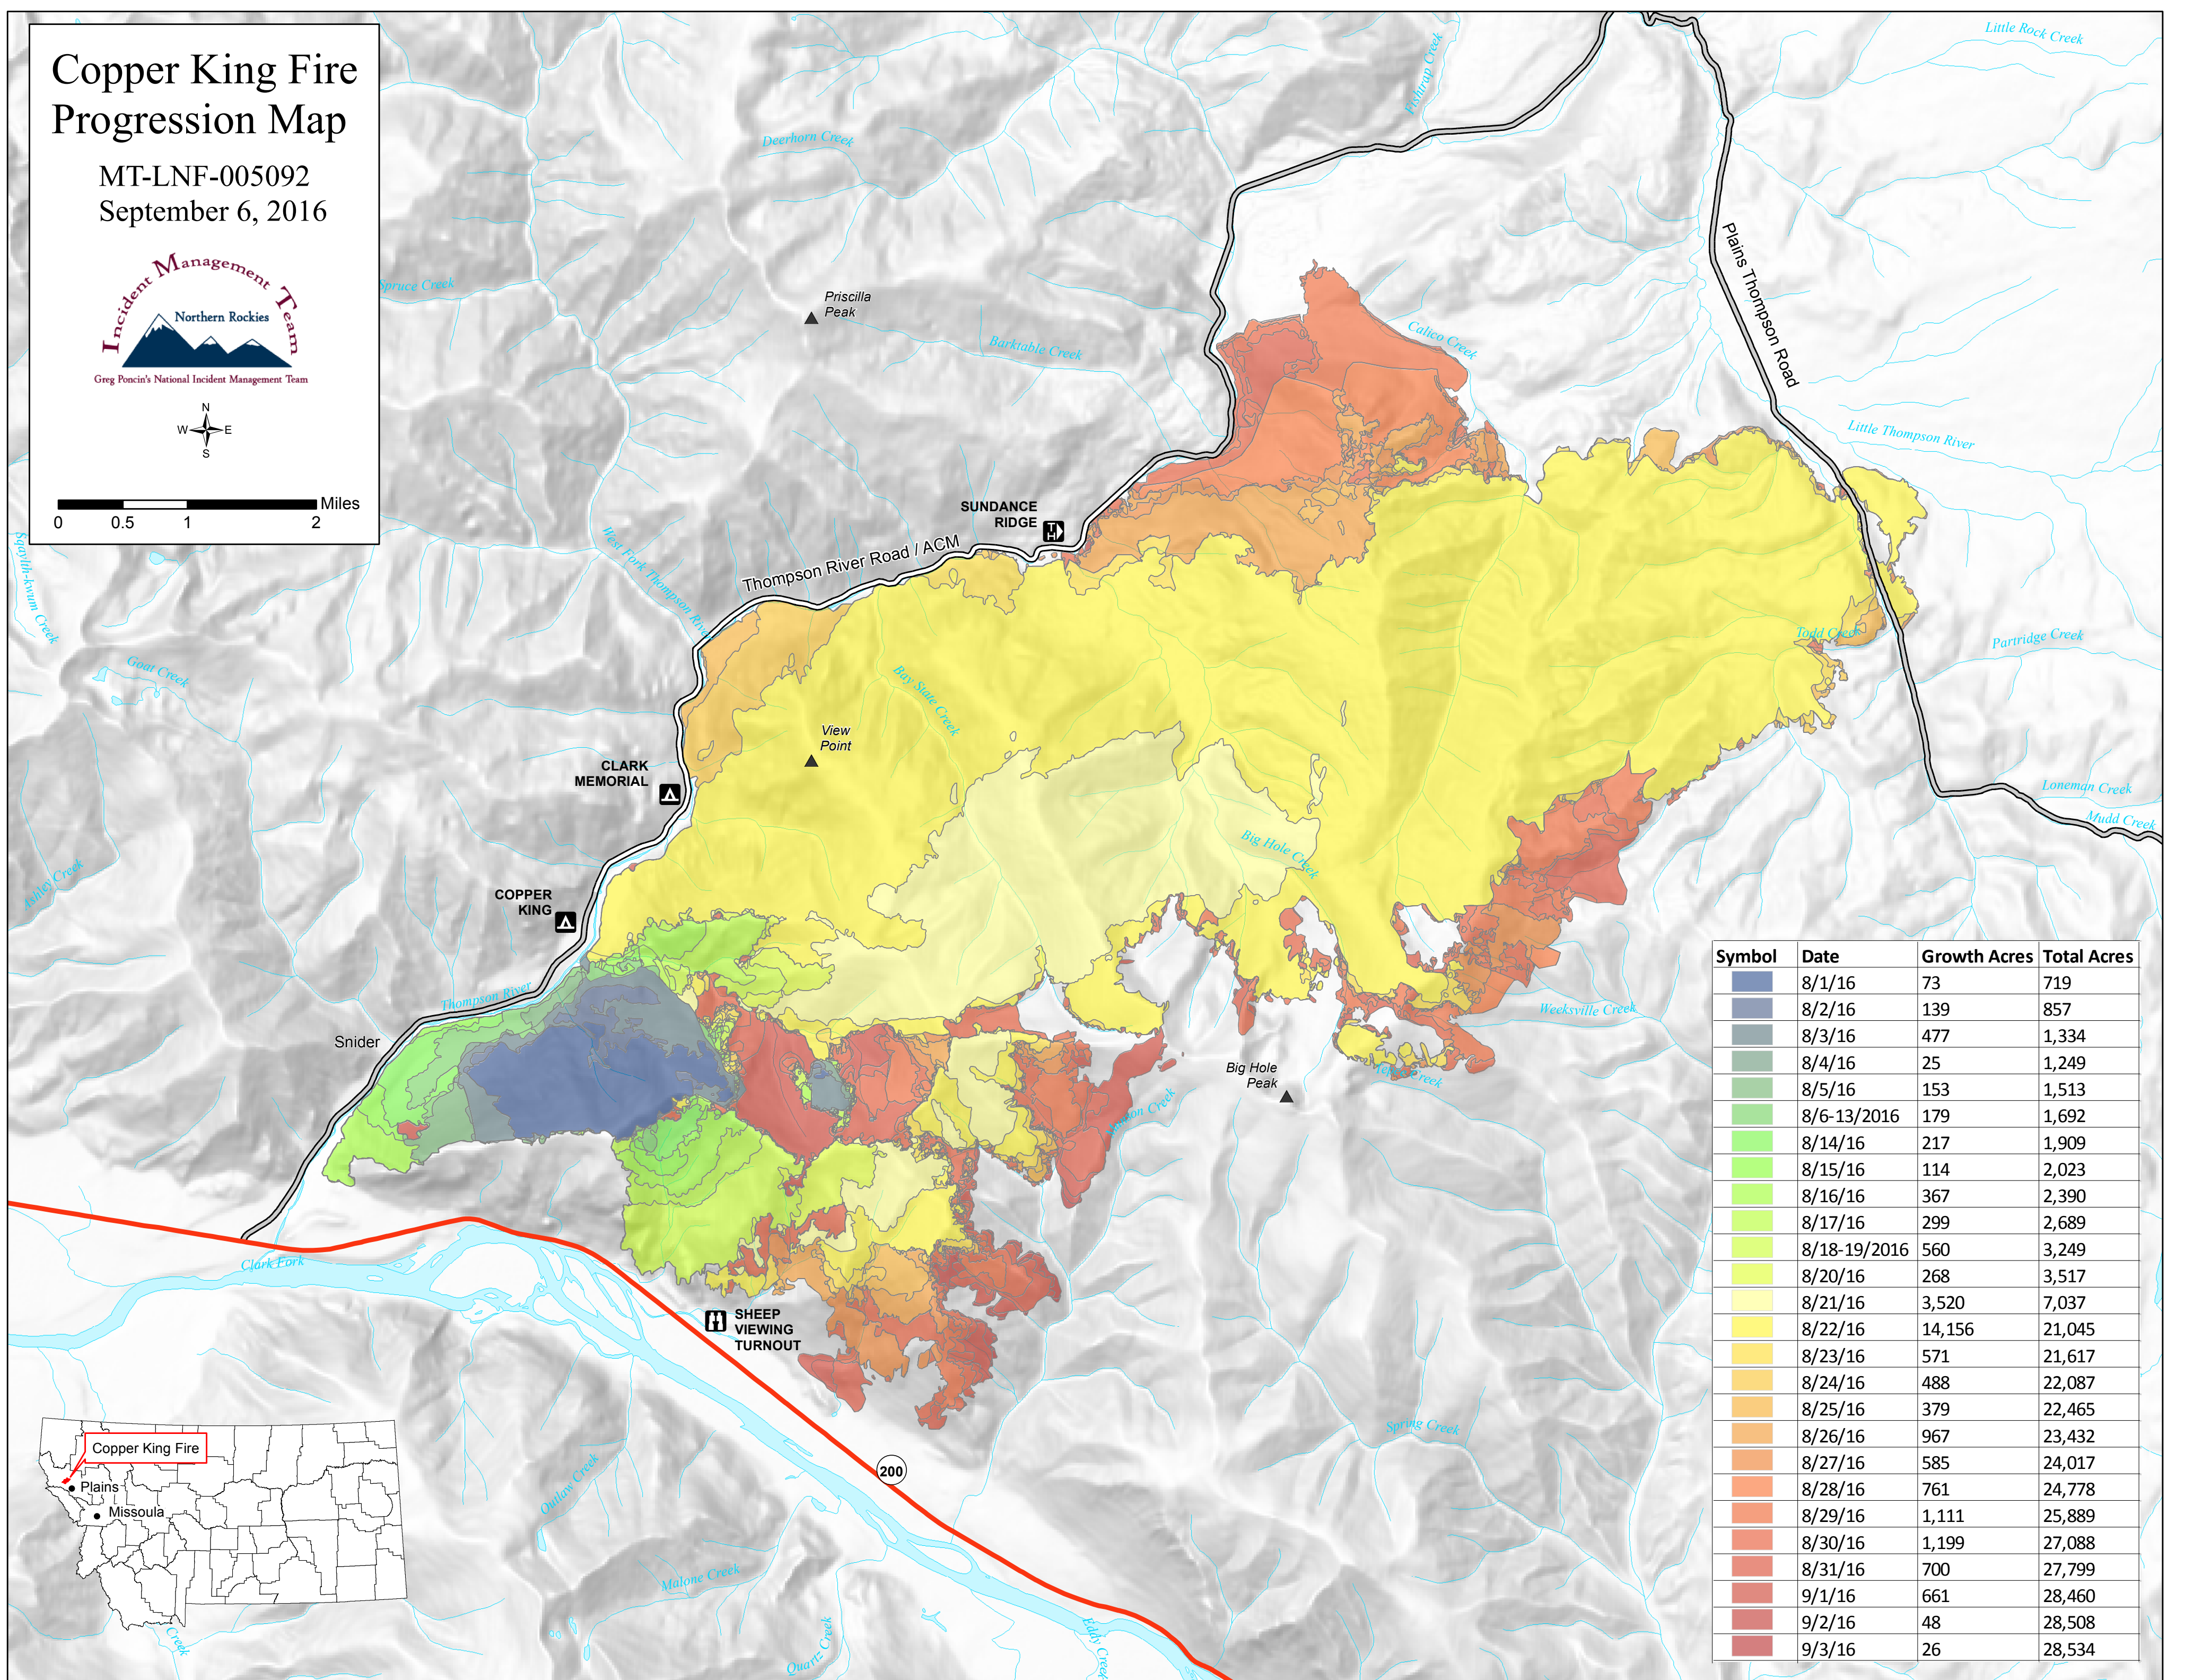

Copper King Fire Progression Map

MT-LNF-005092
September 6, 2016

0 0.5 1 2 Miles

Symbol	Date	Growth Acres	Total Acres
Dark Blue	8/1/16	73	719
Blue	8/2/16	139	857
Dark Grey	8/3/16	477	1,334
Green	8/4/16	25	1,249
Light Green	8/5/16	153	1,513
Light Green	8/6-13/2016	179	1,692
Light Green	8/14/16	217	1,909
Light Green	8/15/16	114	2,023
Light Green	8/16/16	367	2,390
Light Green	8/17/16	299	2,689
Light Green	8/18-19/2016	560	3,249
Light Yellow	8/20/16	268	3,517
Yellow	8/21/16	3,520	7,037
Yellow	8/22/16	14,156	21,045
Yellow	8/23/16	571	21,617
Orange	8/24/16	488	22,087
Orange	8/25/16	379	22,465
Orange	8/26/16	967	23,432
Orange	8/27/16	585	24,017
Orange	8/28/16	761	24,778
Orange	8/29/16	1,111	25,889
Orange	8/30/16	1,199	27,088
Orange	8/31/16	700	27,799
Red	9/1/16	661	28,460
Red	9/2/16	48	28,508
Red	9/3/16	26	28,534