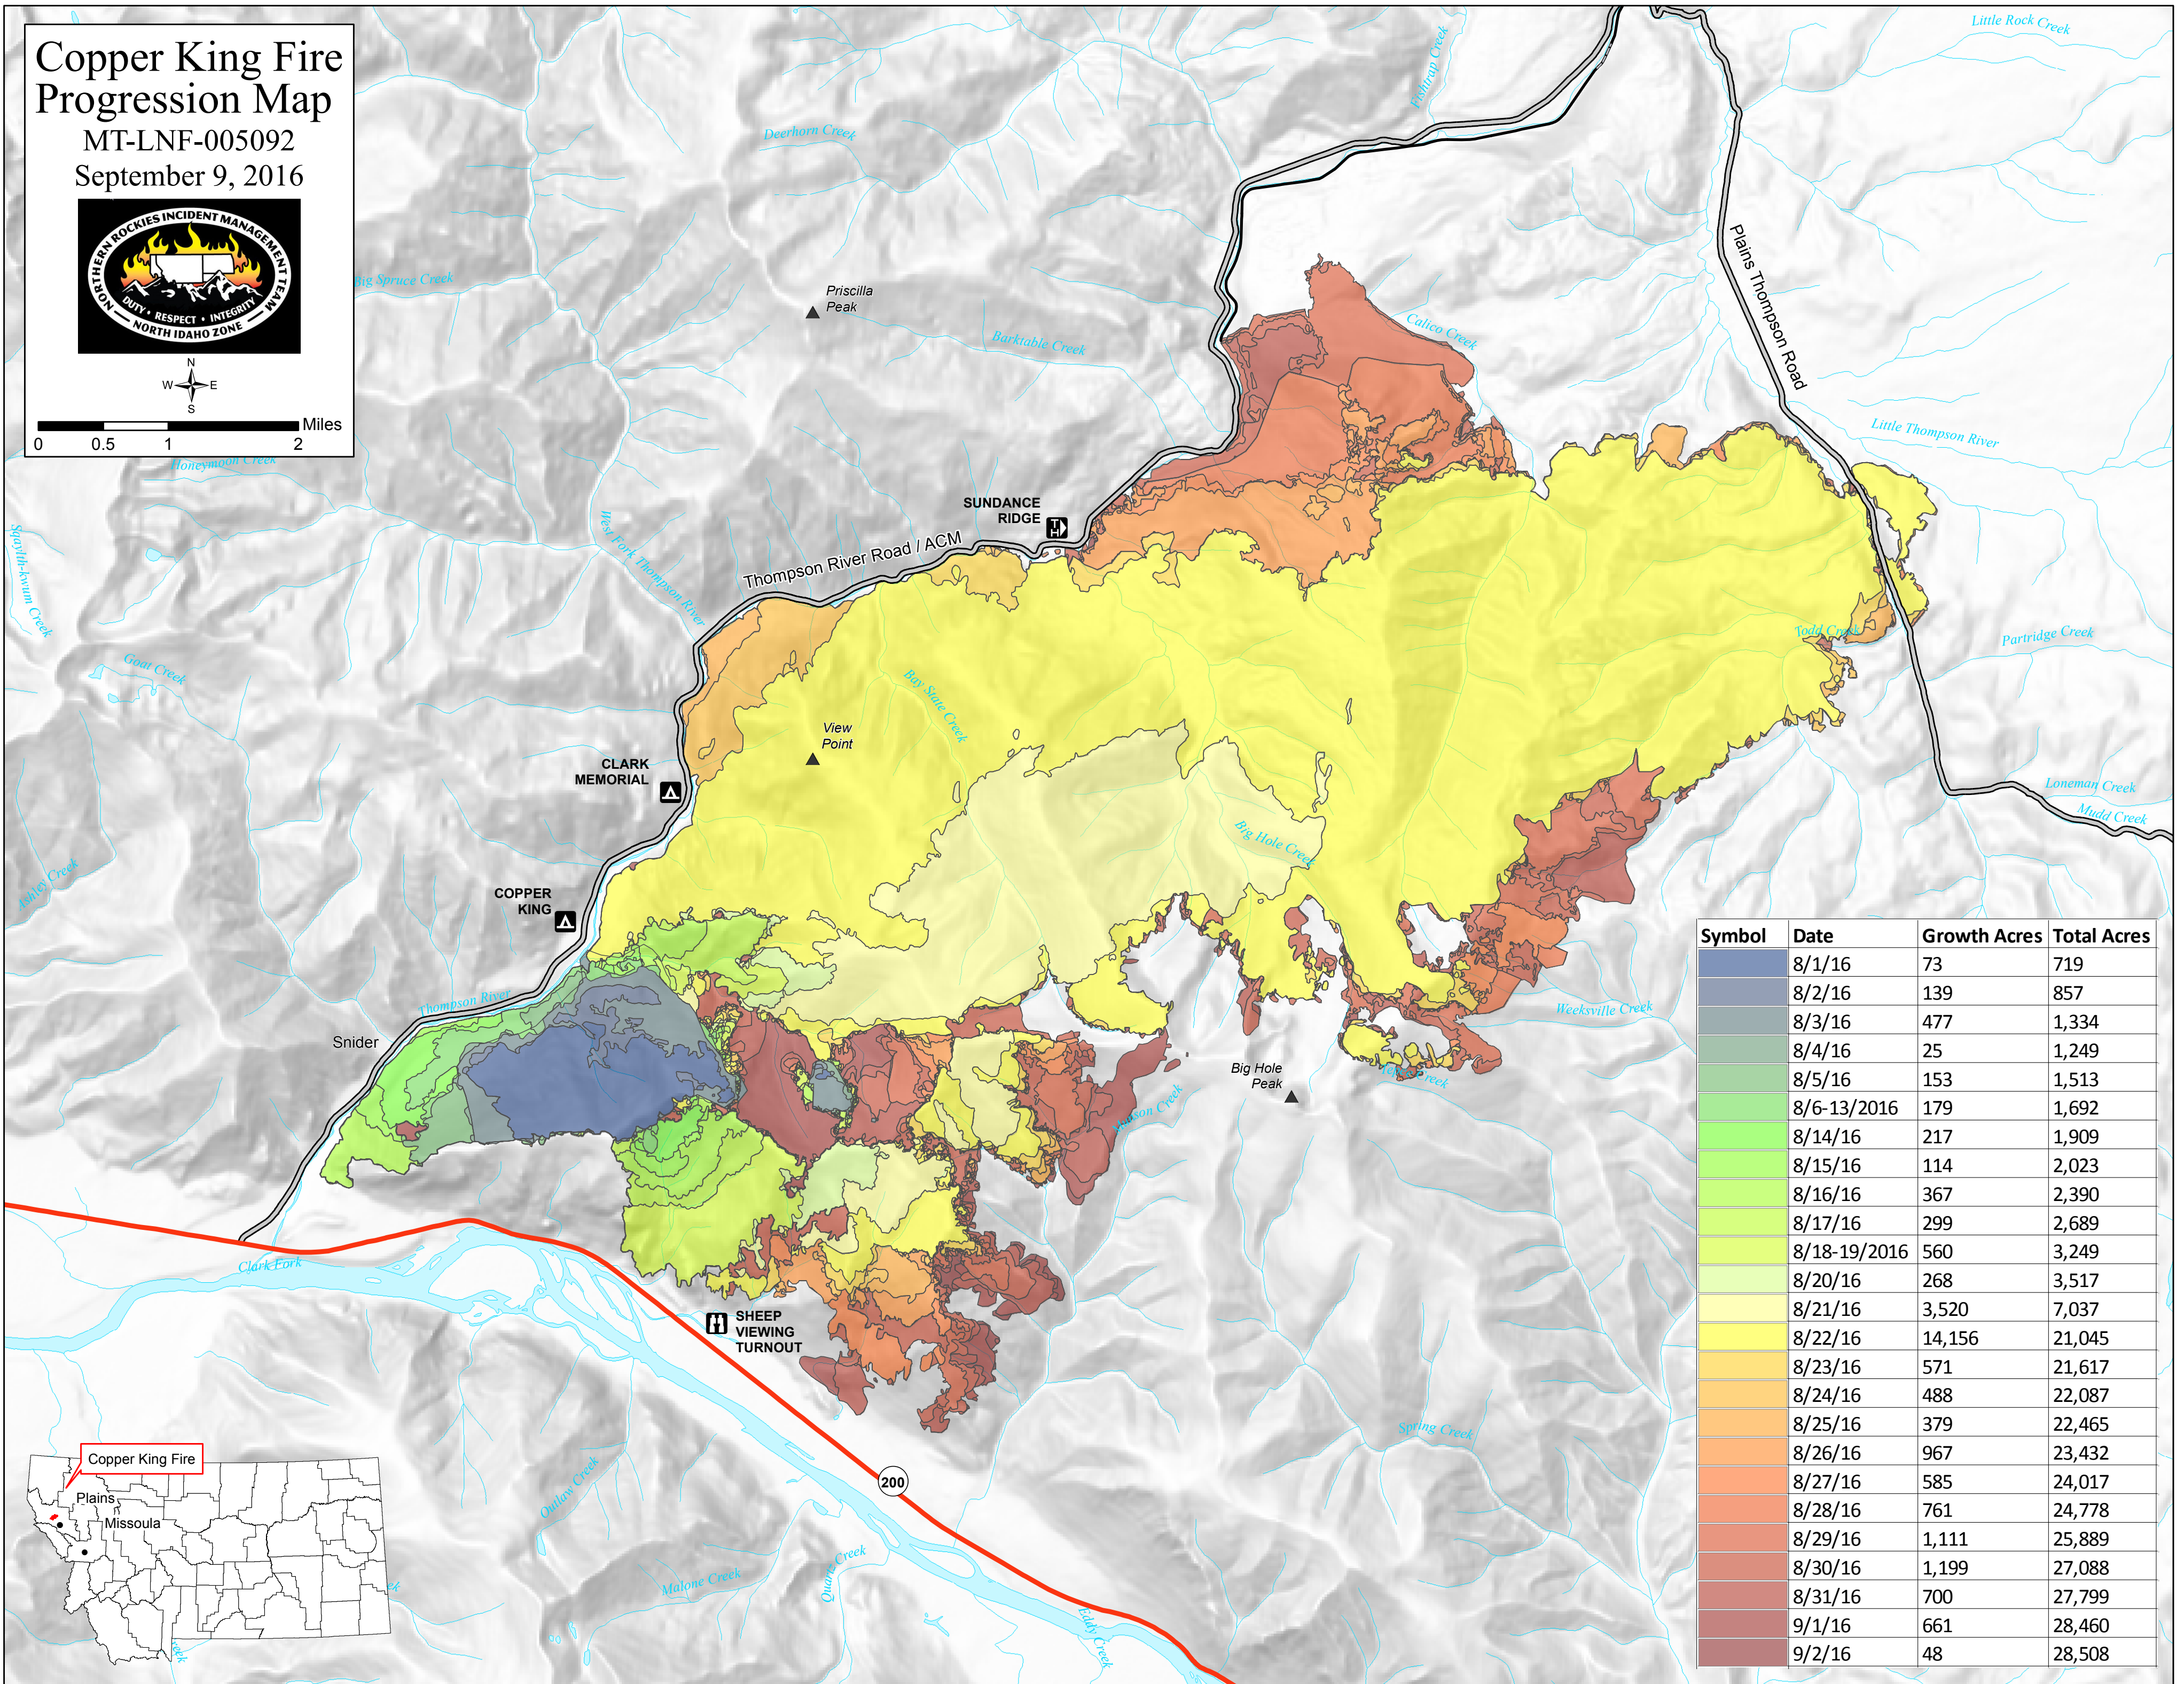

Copper King Fire Progression Map

MT-LNF-005092

September 9, 2016

0 0.5 1 2 Miles

Symbol	Date	Growth Acres	Total Acres
	8/1/16	73	719
	8/2/16	139	857
	8/3/16	477	1,334
	8/4/16	25	1,249
	8/5/16	153	1,513
	8/6-13/2016	179	1,692
	8/14/16	217	1,909
	8/15/16	114	2,023
	8/16/16	367	2,390
	8/17/16	299	2,689
	8/18-19/2016	560	3,249
	8/20/16	268	3,517
	8/21/16	3,520	7,037
	8/22/16	14,156	21,045
	8/23/16	571	21,617
	8/24/16	488	22,087
	8/25/16	379	22,465
	8/26/16	967	23,432
	8/27/16	585	24,017
	8/28/16	761	24,778
	8/29/16	1,111	25,889
	8/30/16	1,199	27,088
	8/31/16	700	27,799
	9/1/16	661	28,460
	9/2/16	48	28,508