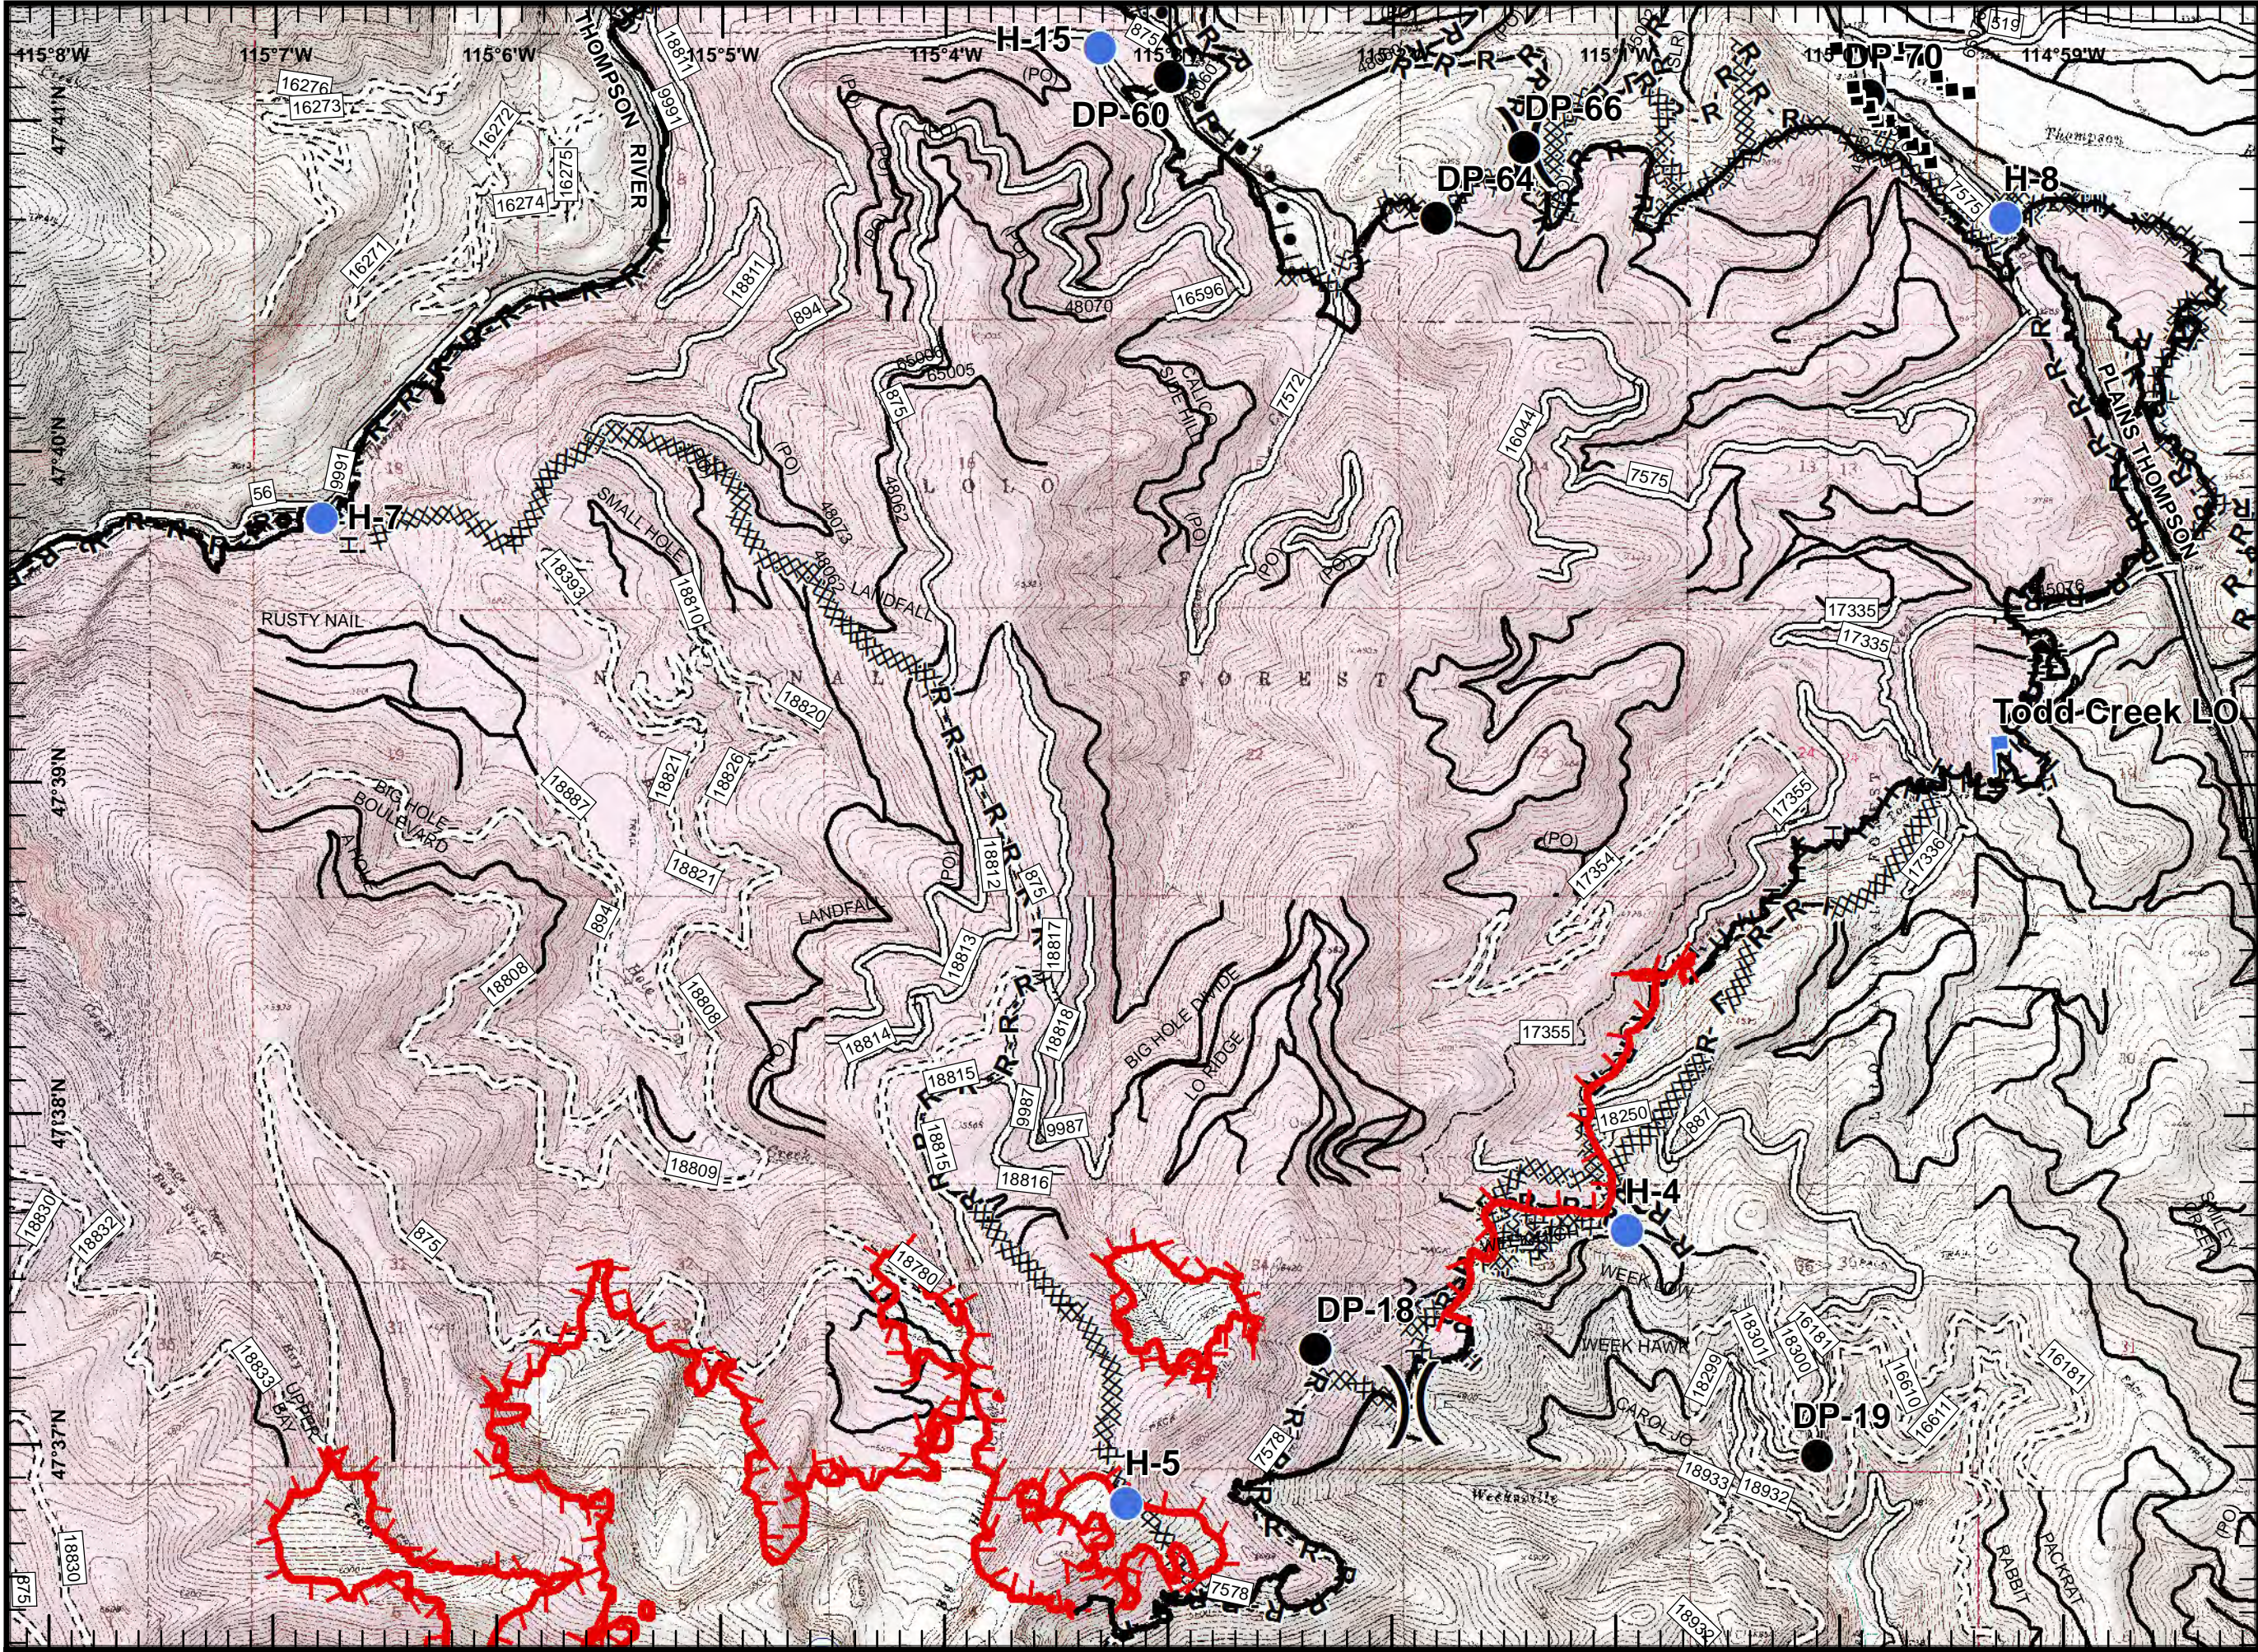

- Structures
- Drop Point
- Hellsport
- Ⓡ Repeater
- Ⓣ Telephone
- Ⓜ Water Source
- ┌ Uncontrolled Fire Edge
- ⊗ Completed Dozer Line
- ▬ Completed Line
- H Hand Line
- R Road as Completed Line
- └ Completed Burnout
- ▭ Fire Polygon

- Structures
- Drop Point
- Helispot
- Telephone
- Water Source
- Division
- Uncontrolled Fire Edge
- Completed Dozer Line
- Completed Line
- Hand Line
- Road as Completed Line
- Completed Burnout
- Planned Fire Line
- Fire Polygon

- Structures
- Drop Point
- Hellspot
- W Water Source
-) (Division
- F Feller Buncher Line
- X Completed Dozer Line
- Completed Line
- H Hand Line
- R Road as Completed Line
- ◇ Aerial Retardant Drop
- T Completed Burnout
- Fire Polygon

-  Structures
-  Drop Point
-  Hotspot
-  Lookout
-  Mobile Weather Unit
-  Repeater
-  Sling Site
-  Division
-  Uncontrolled Fire Edge
-  Completed Dozer Line
-  Completed Line
-  Hand Line
-  Road as Completed Line
-  Planned Fire Line
-  Fire Polygon