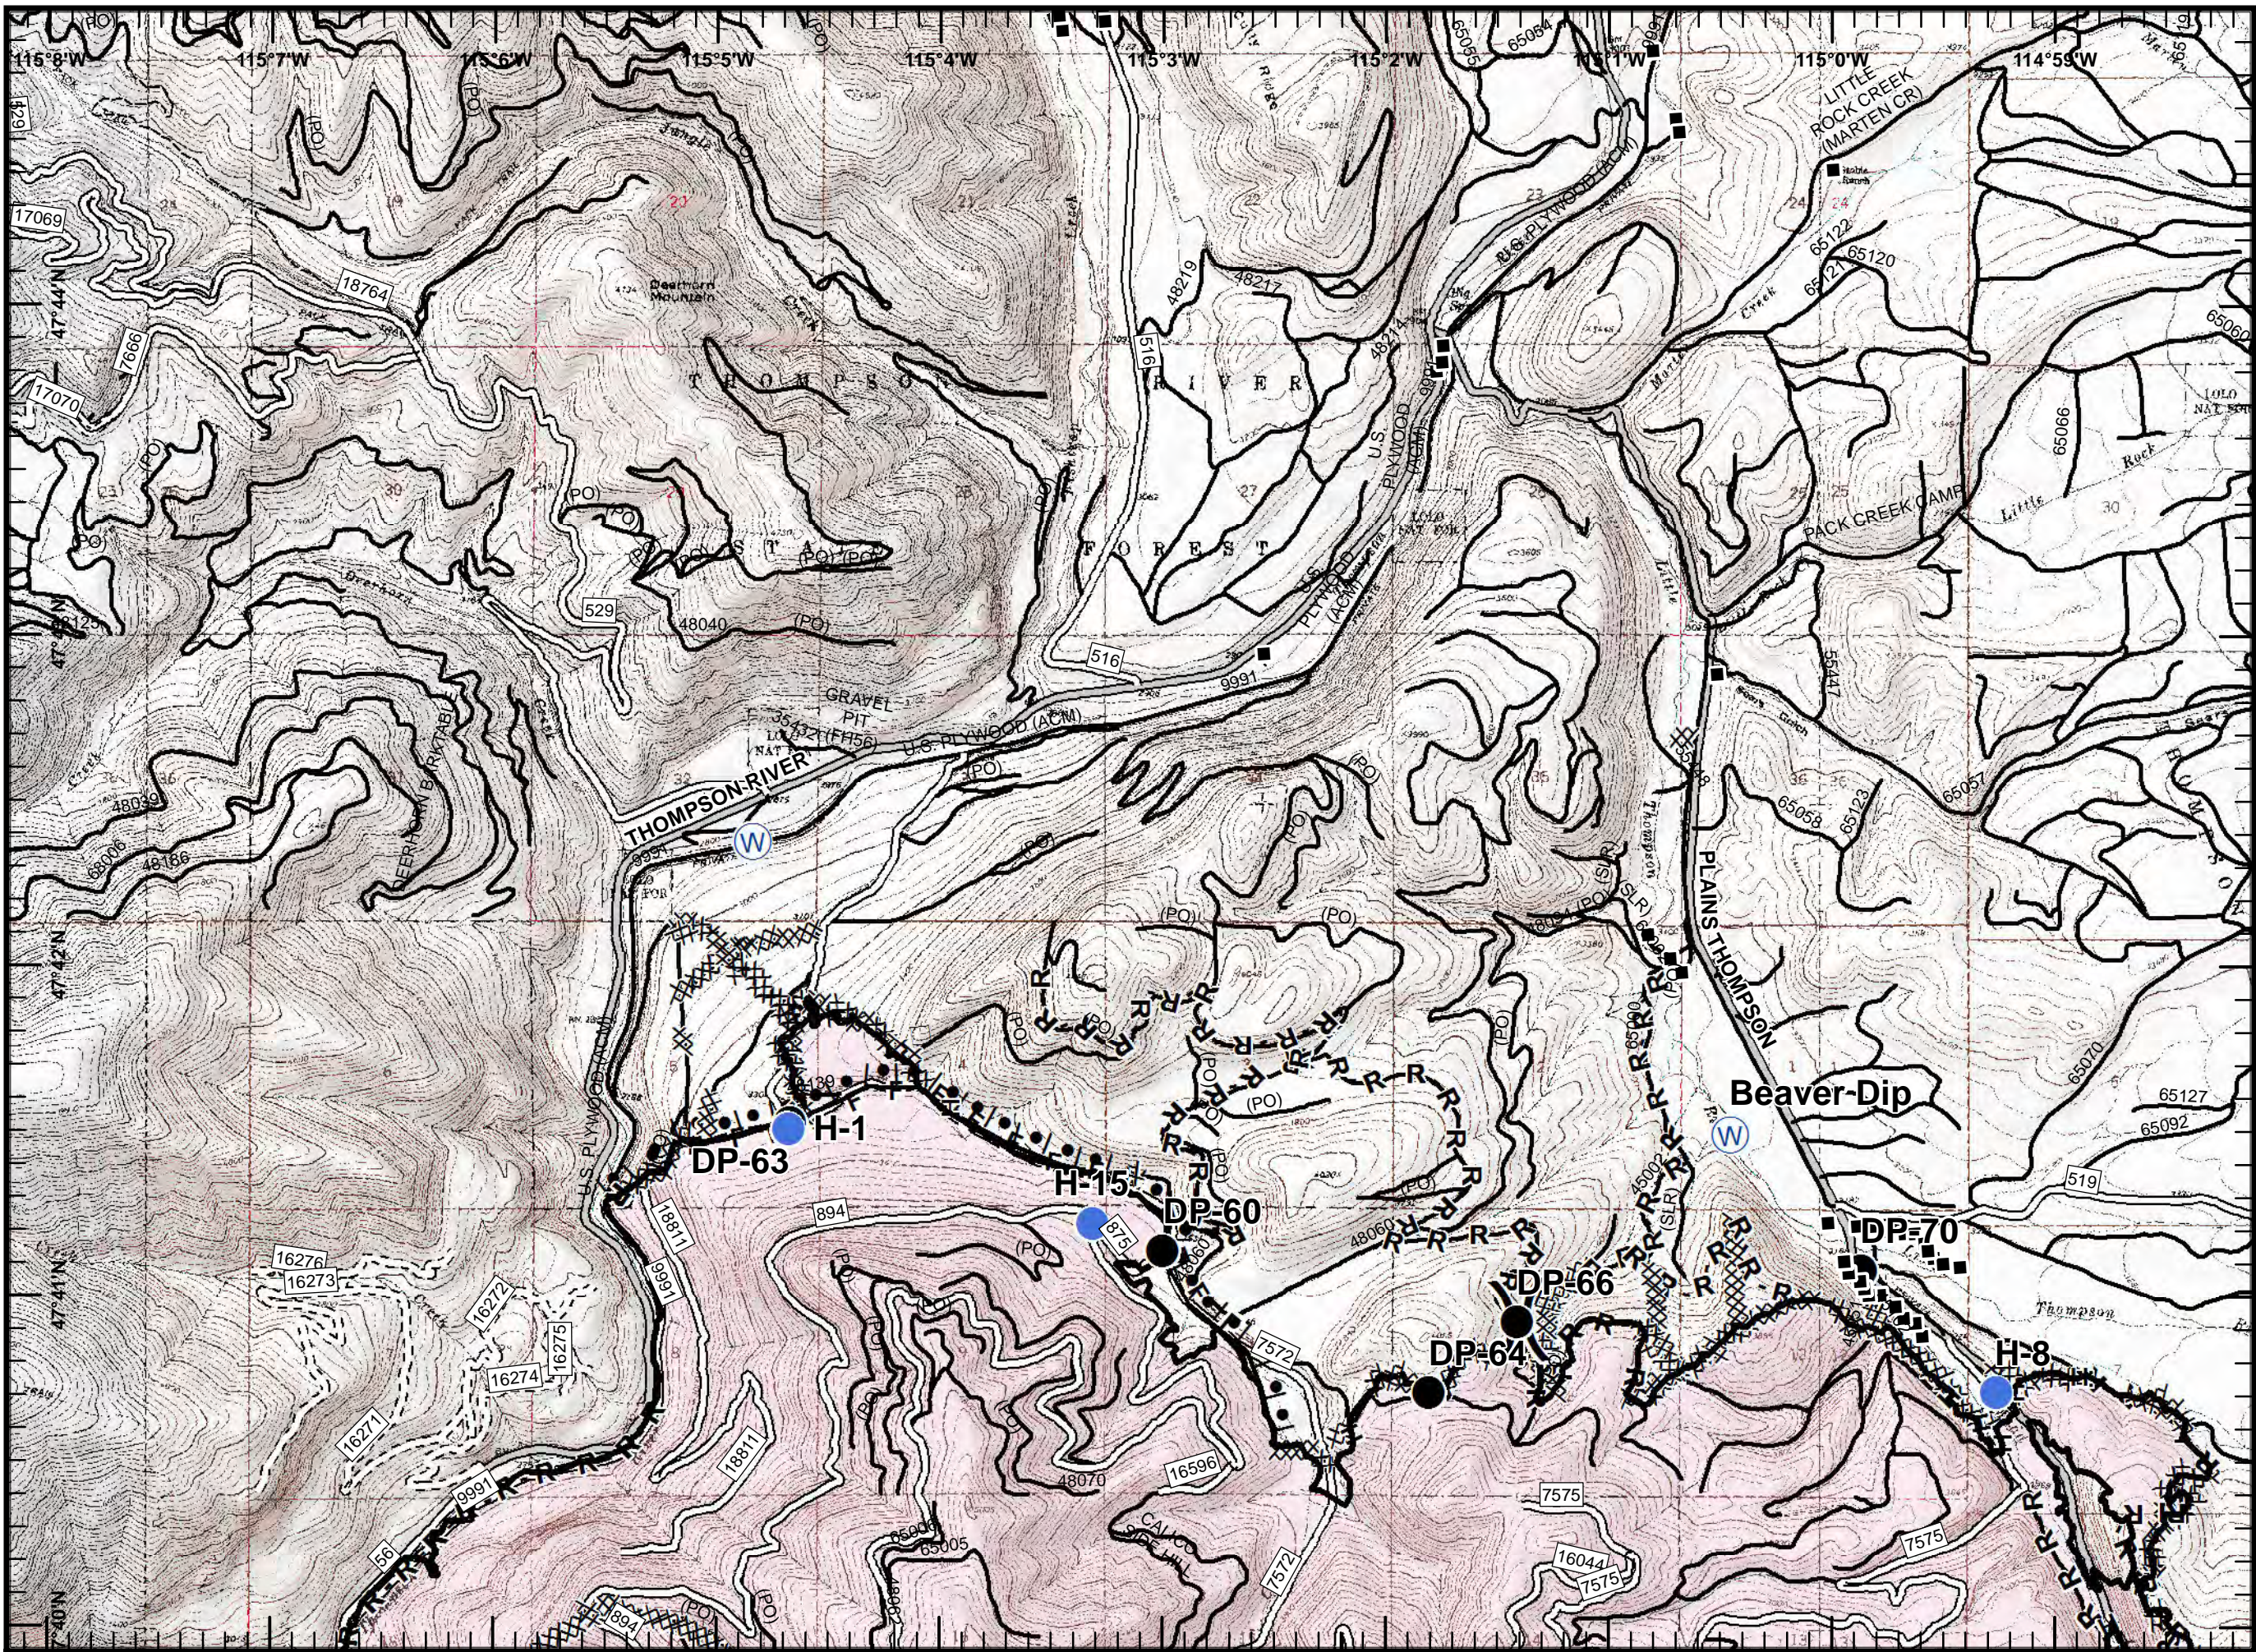

- Structures
- Drop Point
- Hellsport
- Ⓡ Repeater
- Ⓣ Telephone
- Ⓜ Water Source
- ┌ Uncontrolled Fire Edge
- ⊗ Completed Dozer Line
- ▬ Completed Line
- H Hand Line
- R Road as Completed Line
- └ Completed Burnout
- ▭ Fire Polygon

- Structures
- Drop Point
- Helispot
- Telephone
- Water Source
- Division
- Uncontrolled Fire Edge
- Completed Dozer Line
- Completed Line
- Hand Line
- Road as Completed Line
- Completed Burnout
- Planned Fire Line
- Fire Polygon

- Structures
- Drop Point
- Hellspot
- W Water Source
-) (Division
- F Feller Buncher Line
- X Completed Dozer Line
- Completed Line
- H Hand Line
- R Road as Completed Line
- ◇ Aerial Retardant Drop
- T Completed Burnout
- Fire Polygon

-  Structures
-  Drop Point
-  Hotspot
-  Lookout
-  Mobile Weather Unit
-  Repeater
-  Sling Site
-  Division
-  Uncontrolled Fire Edge
-  Completed Dozer Line
-  Completed Line
-  Hand Line
-  Road as Completed Line
-  Planned Fire Line
-  Fire Polygon