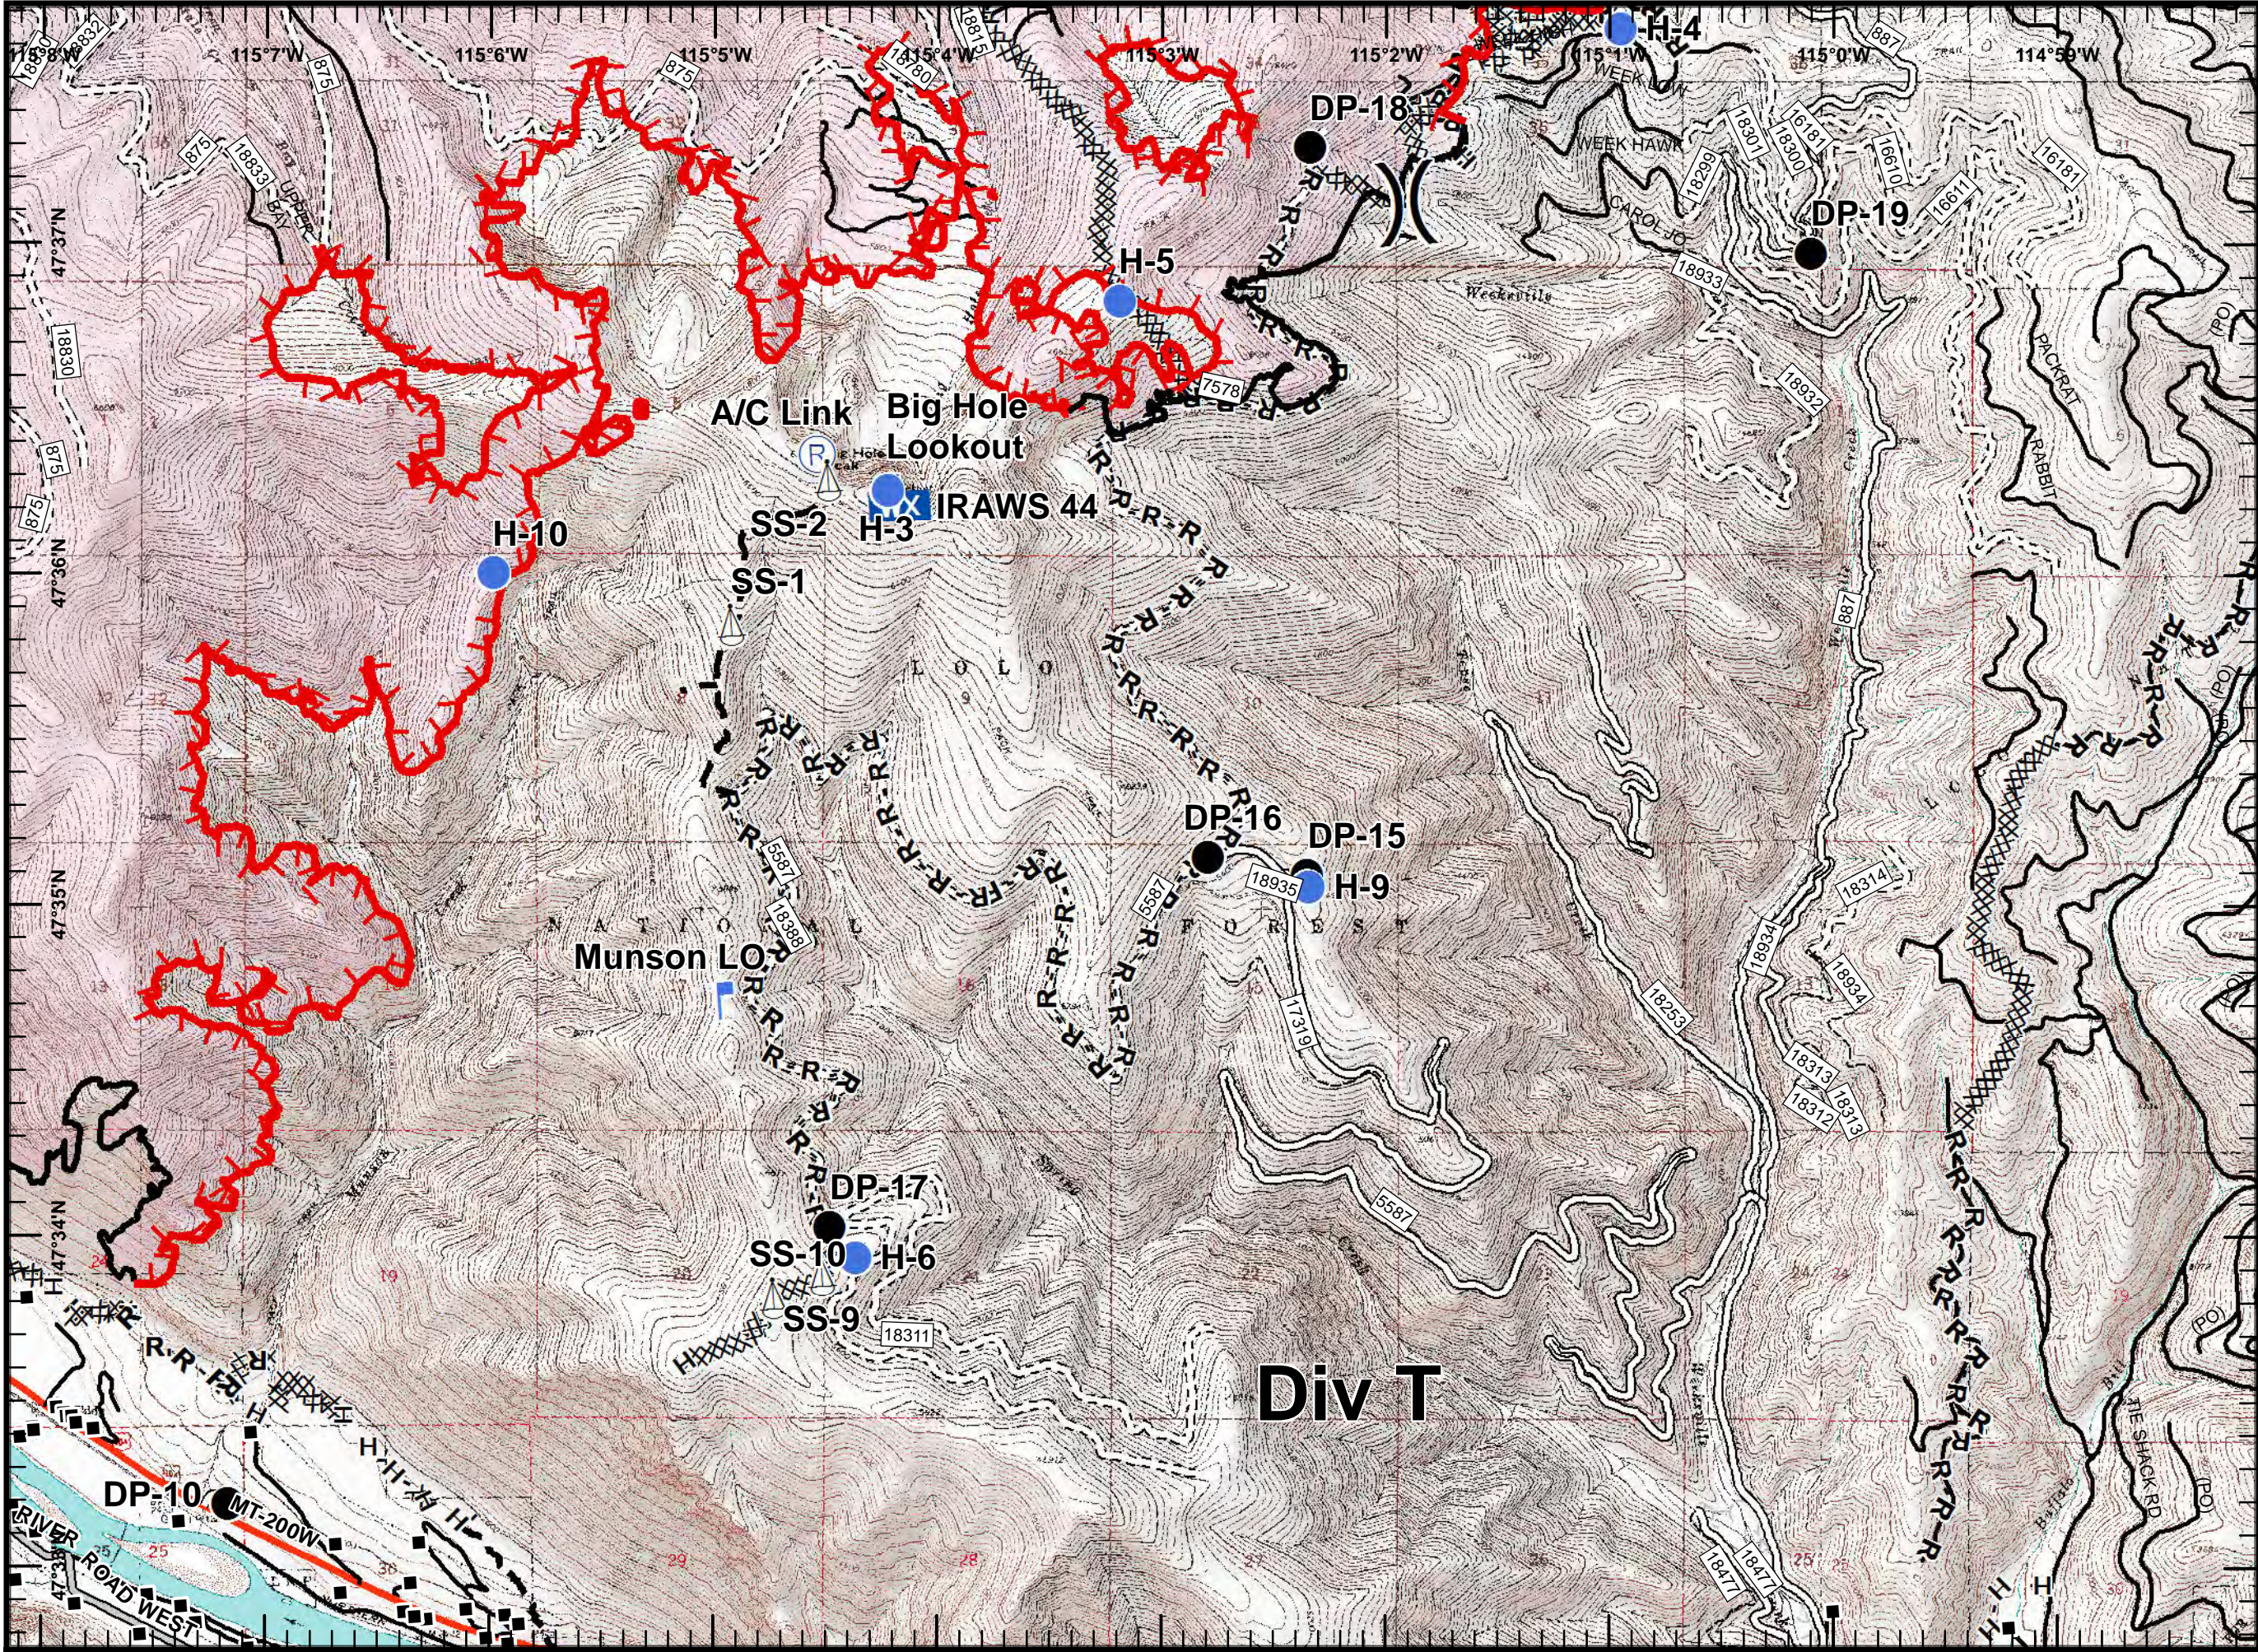

- Structures
- Drop Point
- Helispot
- Telephone
- Water Source
- Division
- Uncontrolled Fire Edge
- Completed Dozer Line
- Completed Line
- Hand Line
- Road as Completed Line
- Completed Burnout
- Planned Fire Line
- Fire Polygon

- Structures
- Drop Point
- Hellspot
- W Water Source
-) (Division
- F Feller Buncher Line
- X Completed Dozer Line
- Completed Line
- H Hand Line
- R Road as Completed Line
- ◇ Aerial Retardant Drop
- T Completed Burnout
- Fire Polygon

-  Structures
-  Drop Point
-  Hotspot
-  Lookout
-  Mobile Weather Unit
-  Repeater
-  Sling Site
-  Division
-  Uncontrolled Fire Edge
-  Completed Dozer Line
-  Completed Line
-  Hand Line
-  Road as Completed Line
-  Planned Fire Line
-  Fire Polygon

- Structures
- Drop Point
- Helispot
- └ Lookout
- Ⓣ Telephone
- Ⓜ Water Source
-) (Division
- └ Uncontrolled Fire Edge
- F Feller Buncher Line
- ⊗ Completed Dozer Line
- Completed Line
- H Hand Line
- R Road as Completed Line
- L Completed Burnout
- ▭ Fire Polygon