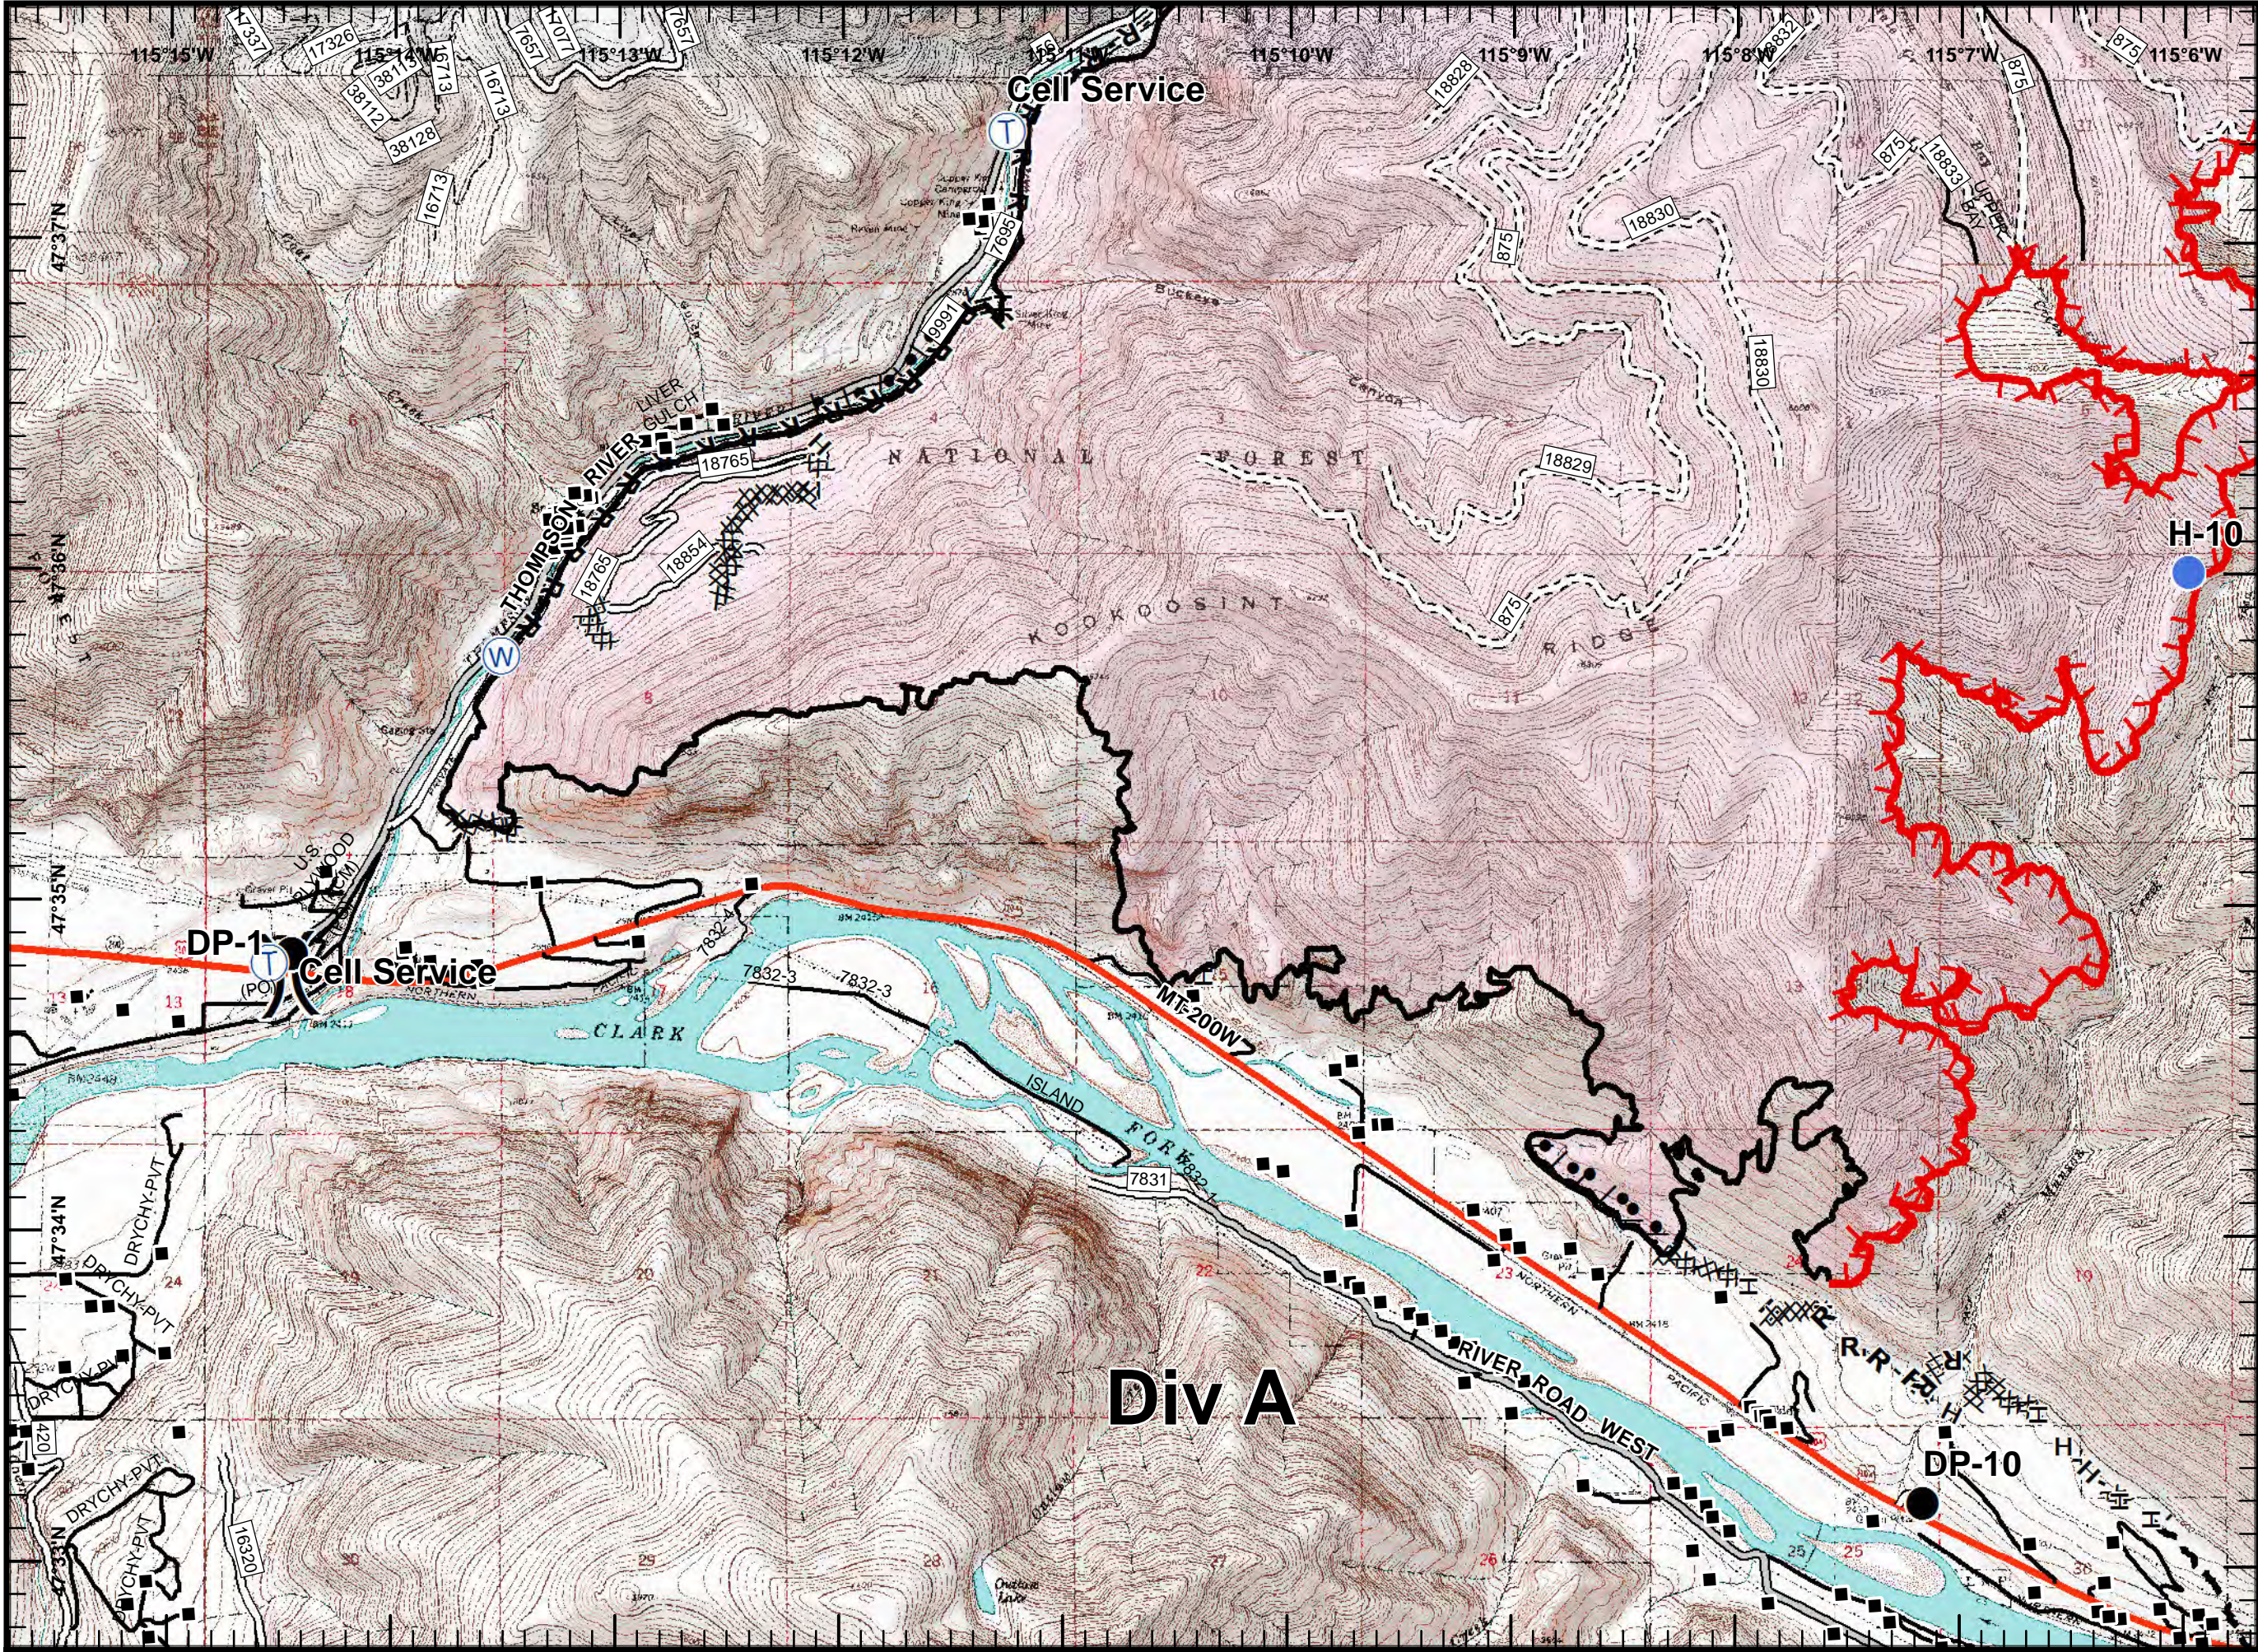

- Structures
- Drop Point
- Hellsport
- Ⓡ Repeater
- Ⓣ Telephone
- Ⓜ Water Source
- ┌ Uncontrolled Fire Edge
- ⊗ Completed Dozer Line
- ▬ Completed Line
- H Hand Line
- R Road as Completed Line
- └ Completed Burnout
- ▭ Fire Polygon

- Structures
- Drop Point
- Helispot
- Telephone
- Water Source
- Division
- Uncontrolled Fire Edge
- Completed Dozer Line
- Completed Line
- Hand Line
- Road as Completed Line
- Completed Burnout
- Planned Fire Line
- Fire Polygon

- Structures
- Drop Point
- Hellspot
- W Water Source
-) (Division
- F Feller Buncher Line
- X Completed Dozer Line
- Completed Line
- H Hand Line
- R Road as Completed Line
- ◇ Aerial Retardant Drop
- T Completed Burnout
- Fire Polygon

-  Structures
-  Drop Point
-  Hotspot
-  Lookout
-  Mobile Weather Unit
-  Repeater
-  Sling Site
-  Division
-  Uncontrolled Fire Edge
-  Completed Dozer Line
-  Completed Line
-  Hand Line
-  Road as Completed Line
-  Planned Fire Line
-  Fire Polygon