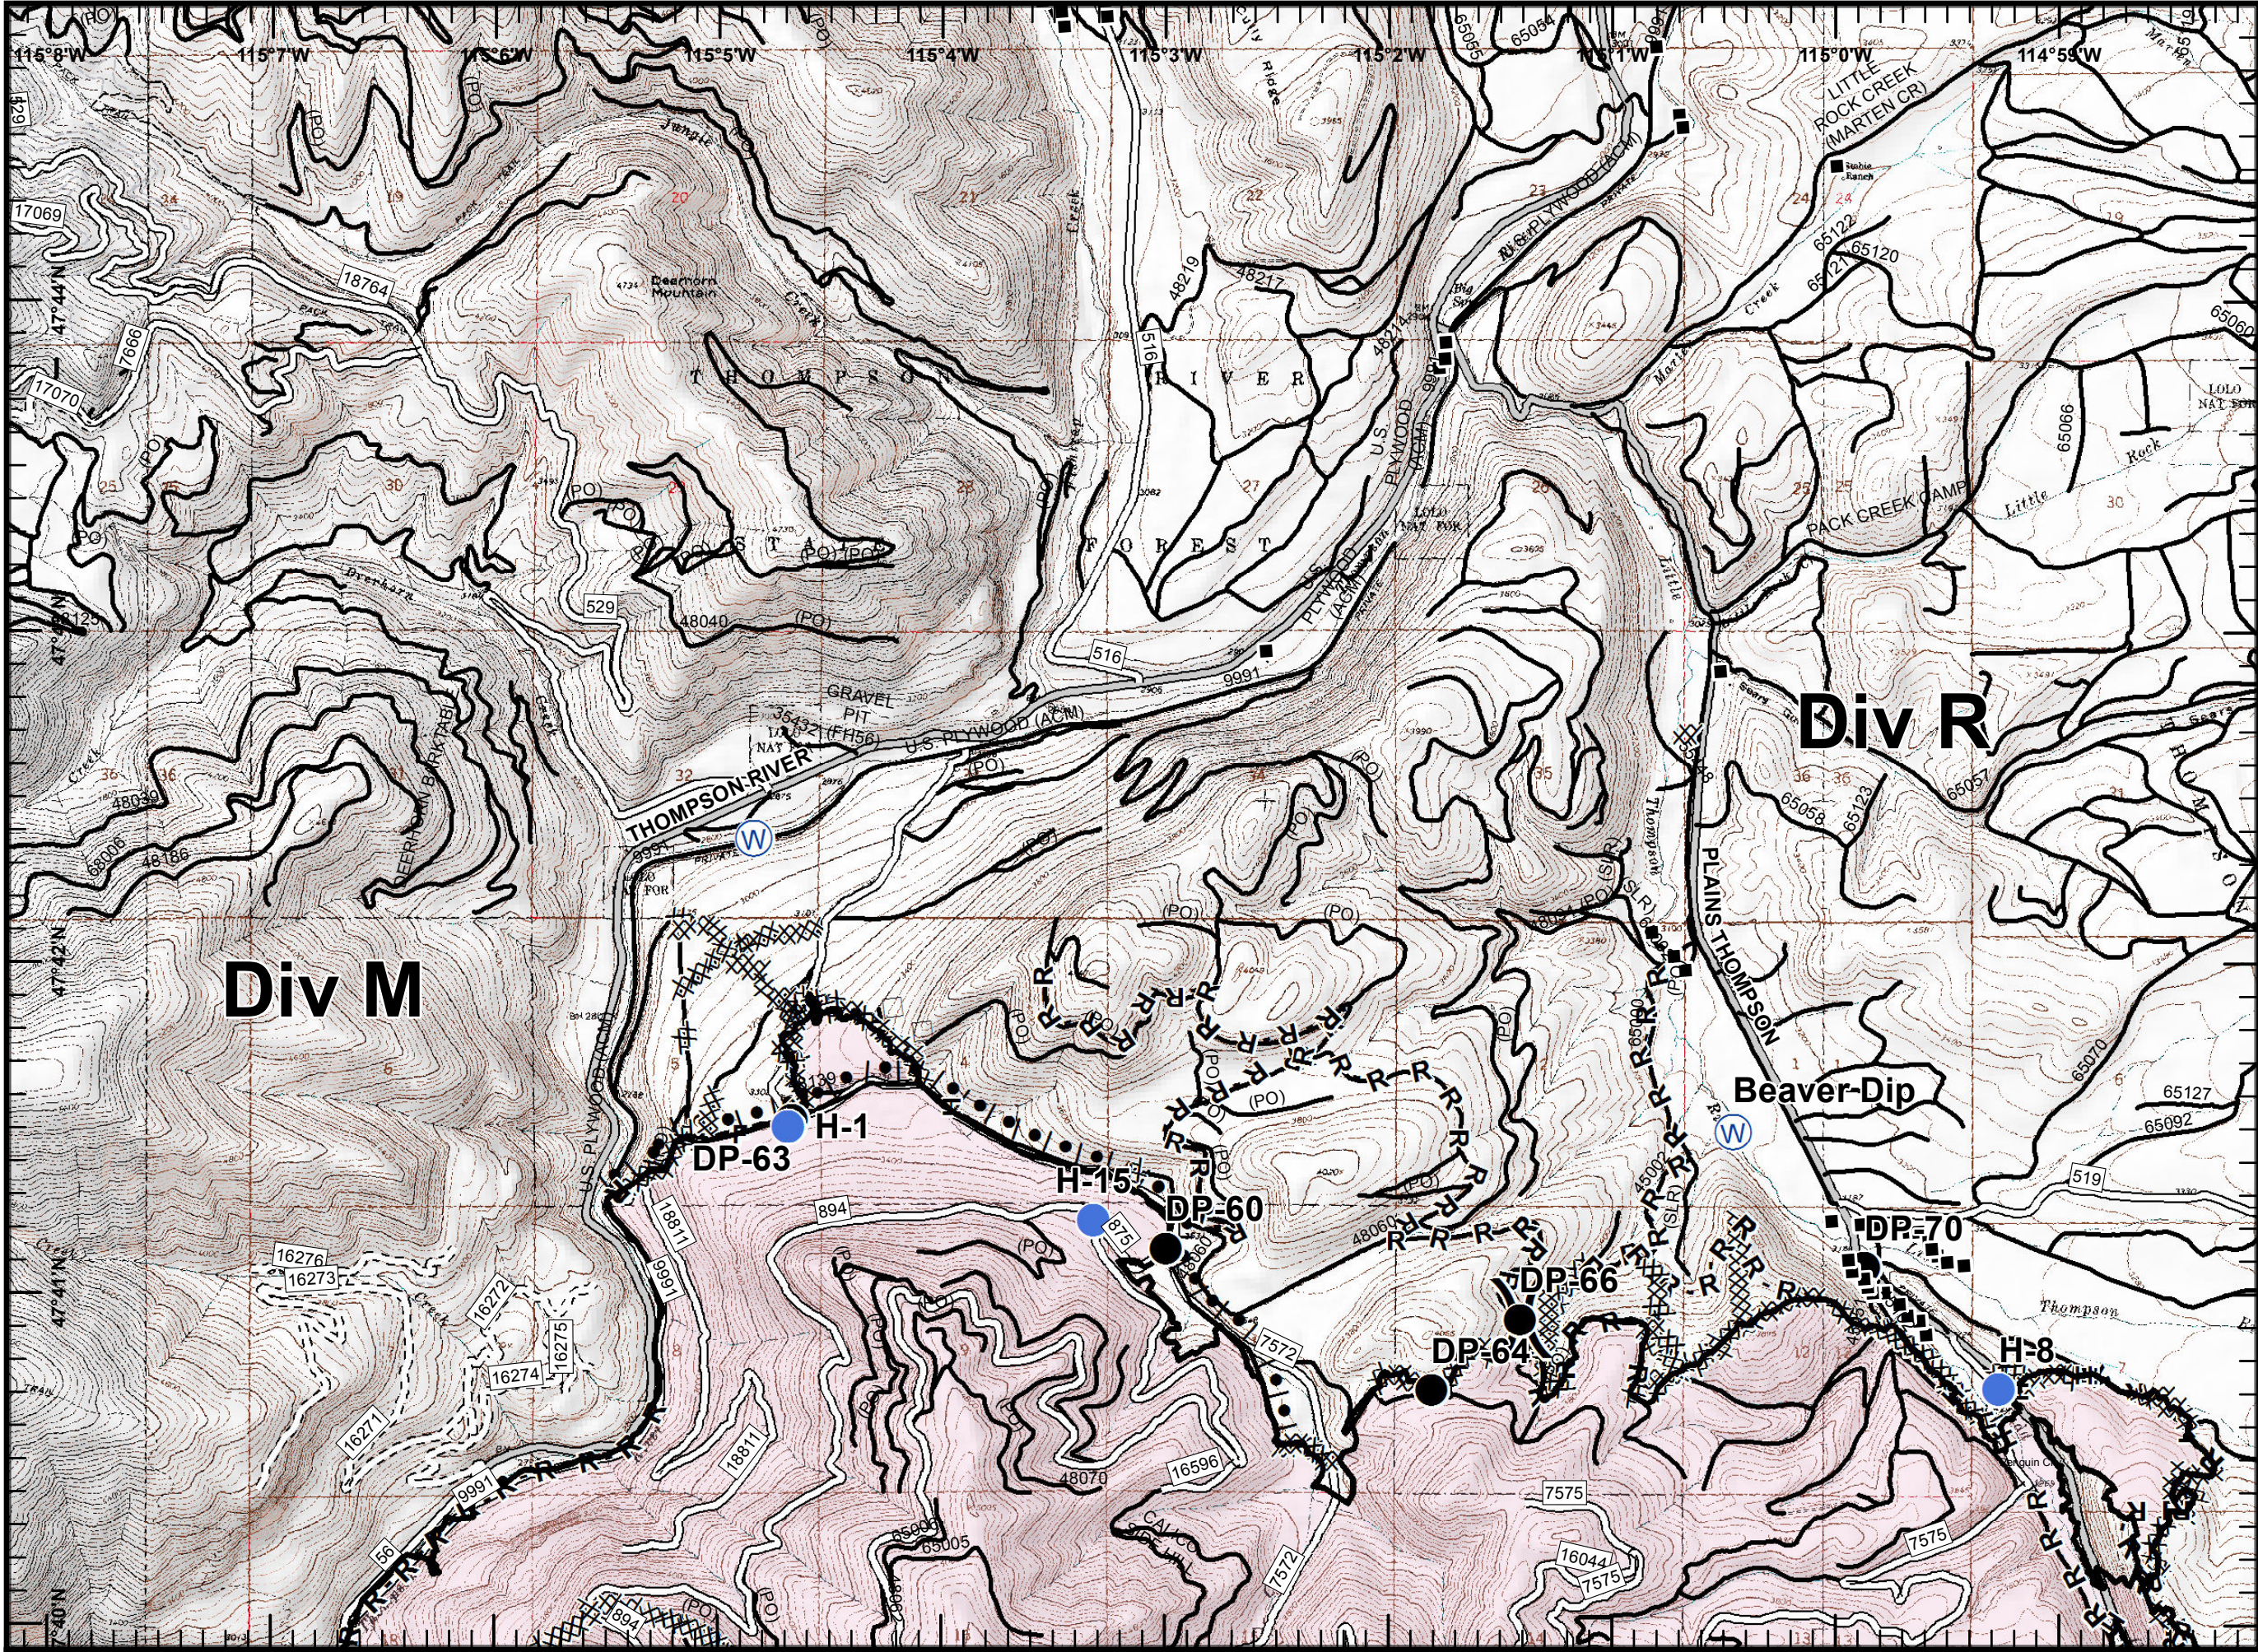

- Structures
- Drop Point
- Helispot
- Ⓡ Repeater
- Ⓣ Telephone
- Ⓦ Water Source
- ┌ Uncontrolled Fire Edge
- ⊗ Completed Dozer Line
- Completed Line
- H Hand Line
- R Road as Completed Line
- └ Completed Burnout
- ▭ Fire Polygon

- Structures
- Drop Point
- Hellsport
- Ⓣ Telephone
- Ⓜ Water Source
- ) Division
- ┌ Uncontrolled Fire Edge
- ⊗ Completed Dozer Line
- Completed Line
- H Hand Line
- R Road as Completed Line
- Completed Burnout
- ▬ Planned Fire Line
- ▭ Fire Polygon

- Structures
- Drop Point
- Helispot
- Ⓜ Water Source
- ) ( Division
- F Feller Buncher Line
- ⊗ Completed Dozer Line
- Completed Line
- H Hand Line
- R Road as Completed Line
- ◇ Aerial Retardant Drop
- ⊥ Completed Burnout
- Fire Polygon

- Structures
- Drop Point
- Helispot
- Lookout
- Ⓡ Repeater
- ⌋ Division
- ┌ Uncontrolled Fire Edge
- ⊗ Completed Dozer Line
- Completed Line
- H Hand Line
- R Road as Completed Line
- L Completed Burnout
- ▭ Fire Polygon