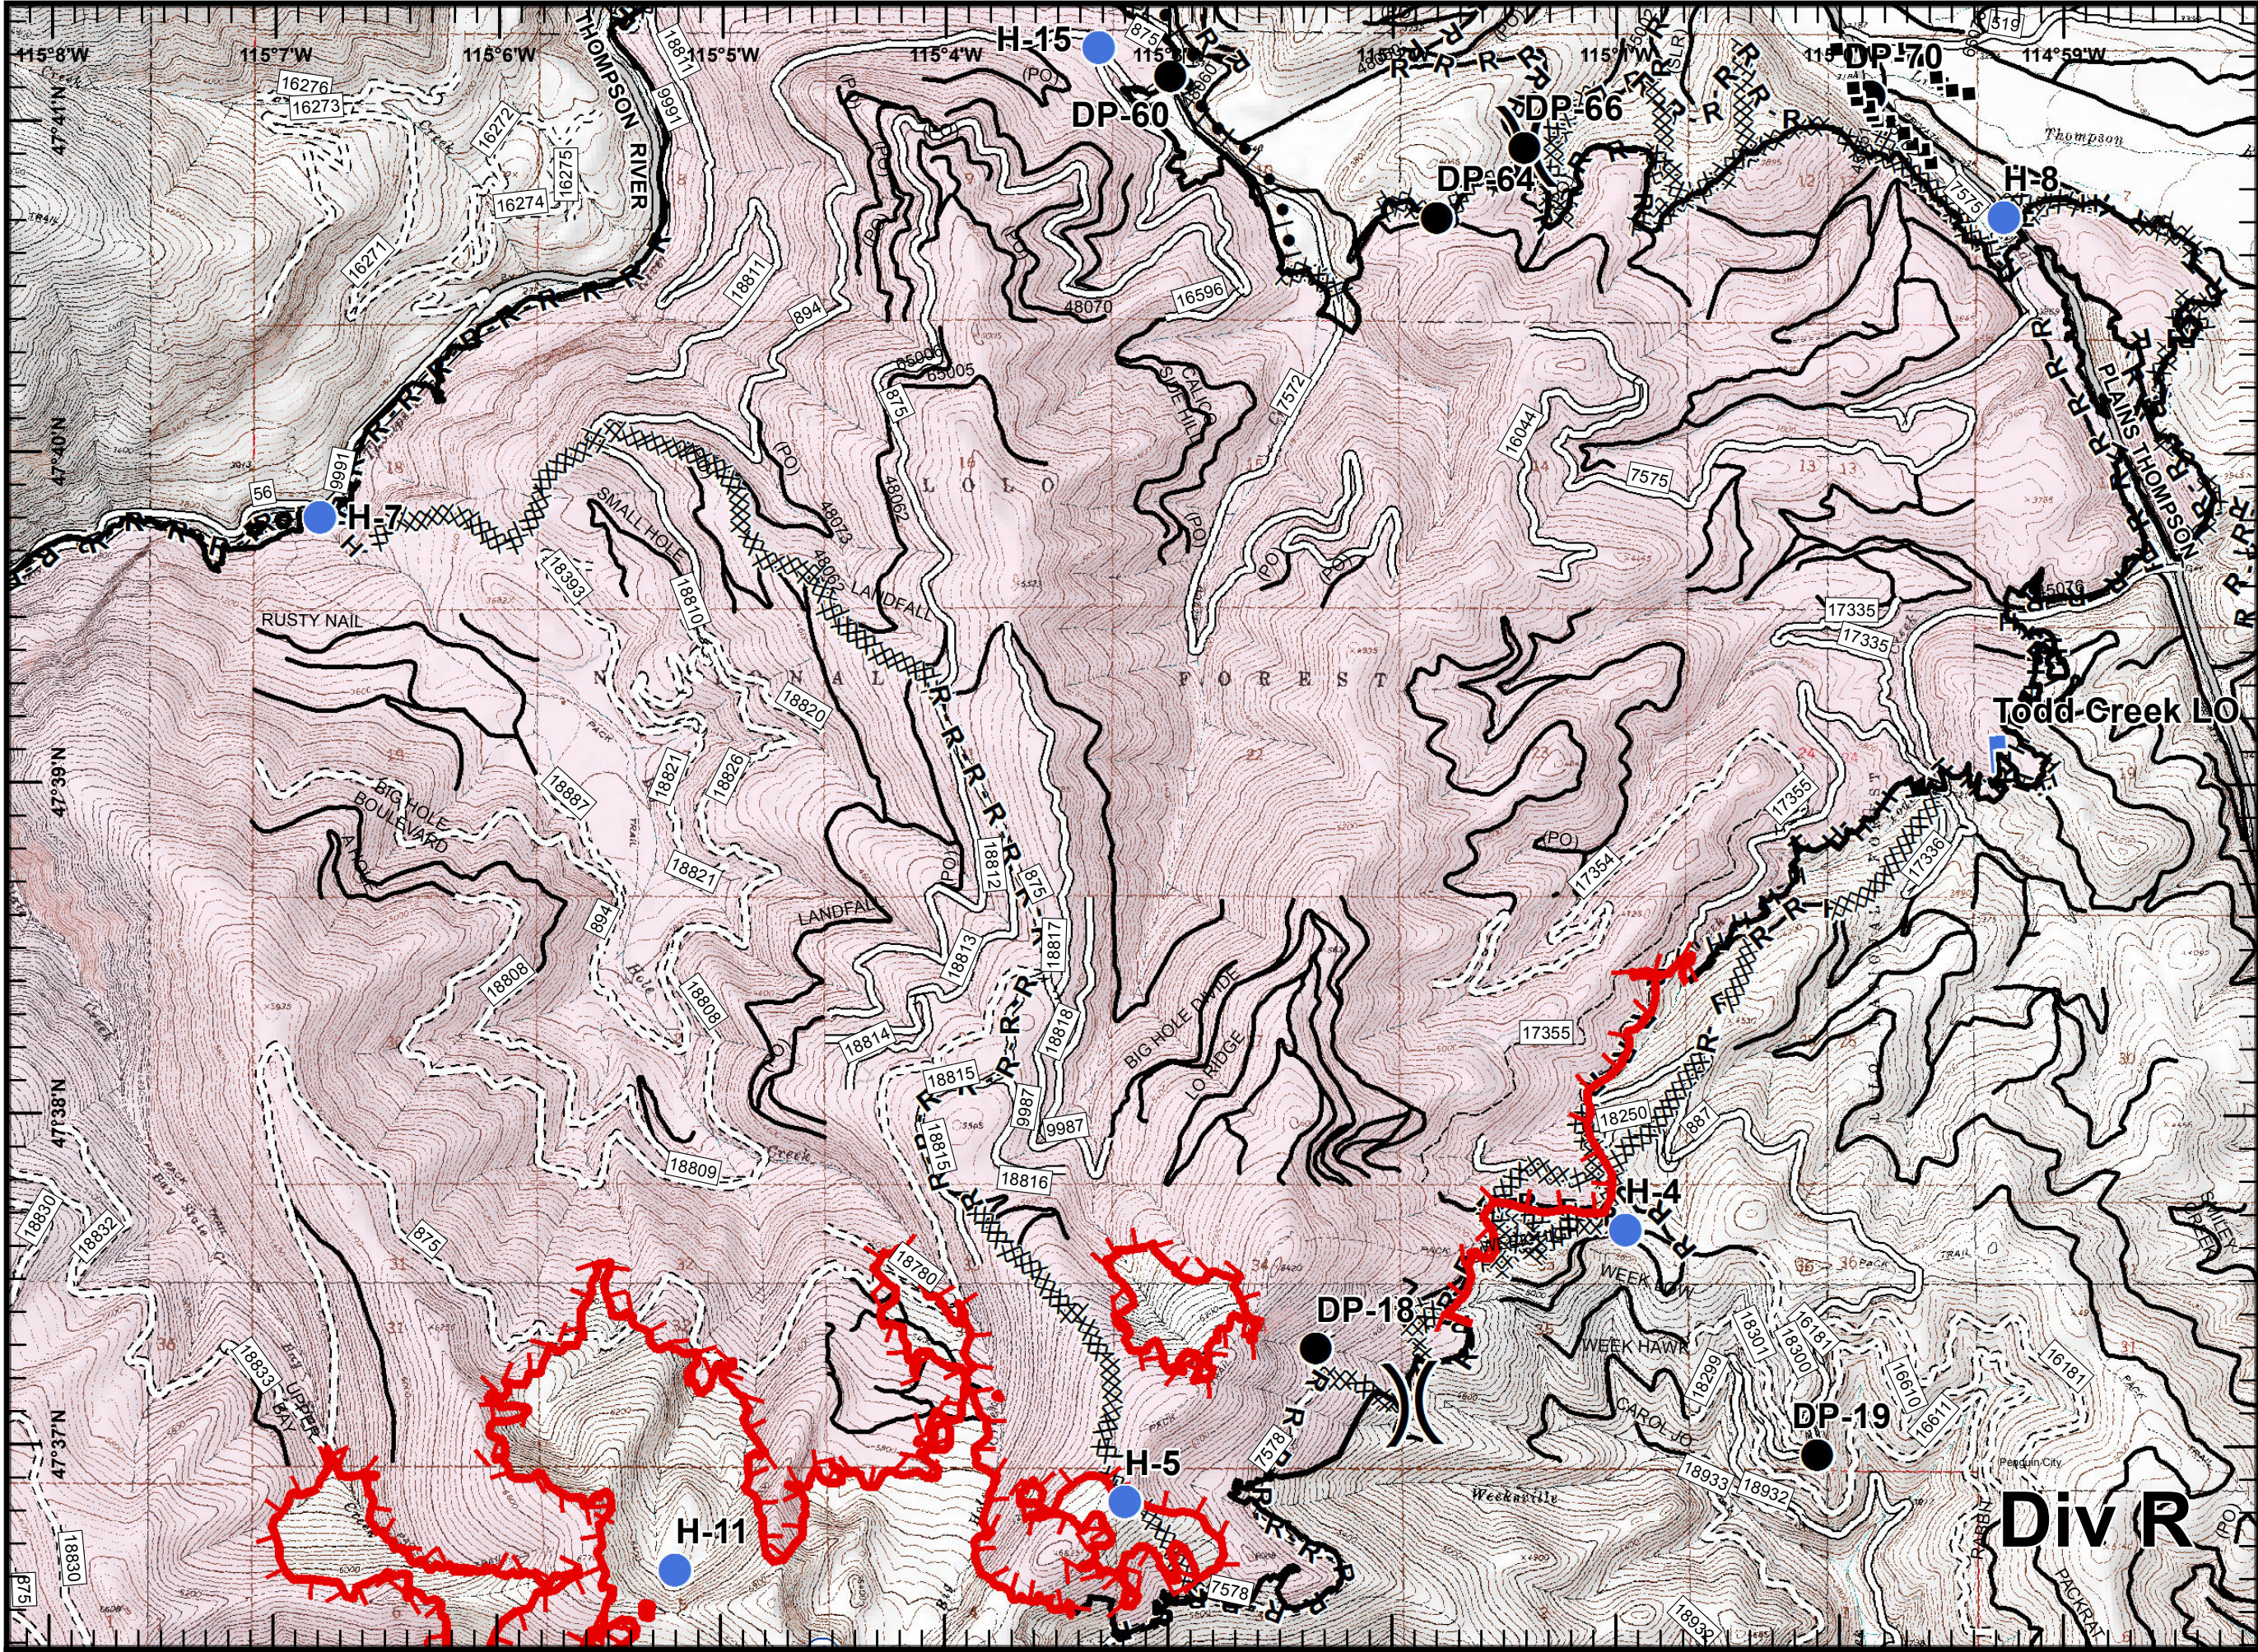

- Structures
- Drop Point
- Helispot
- Ⓡ Repeater
- Ⓣ Telephone
- Ⓦ Water Source
- ┌ Uncontrolled Fire Edge
- ⊗ Completed Dozer Line
- Completed Line
- H Hand Line
- R Road as Completed Line
- └ Completed Burnout
- ▭ Fire Polygon

- Structures
- Drop Point
- Hellsport
- Ⓣ Telephone
- Ⓜ Water Source
- ) Division
- ┌ Uncontrolled Fire Edge
- ⊗ Completed Dozer Line
- Completed Line
- H Hand Line
- R Road as Completed Line
- Completed Burnout
- ▬ Planned Fire Line
- ▭ Fire Polygon

- Structures
- Drop Point
- Helispot
- Lookout
- Ⓡ Repeater
- ⌋ Division
- ┌ Uncontrolled Fire Edge
- ⊗ Completed Dozer Line
- Completed Line
- H Hand Line
- R Road as Completed Line
- L Completed Burnout
- ▭ Fire Polygon

- Structures
- Drop Point
- Helispot
- └ Lookout
- Ⓣ Telephone
- Ⓜ Water Source
- ) Division
- └ Uncontrolled Fire Edge
- ⊗ Completed Dozer Line
- ▬ Completed Line
- H Hand Line
- R Road as Completed Line
- L Completed Burnout
- █ Fire Polygon