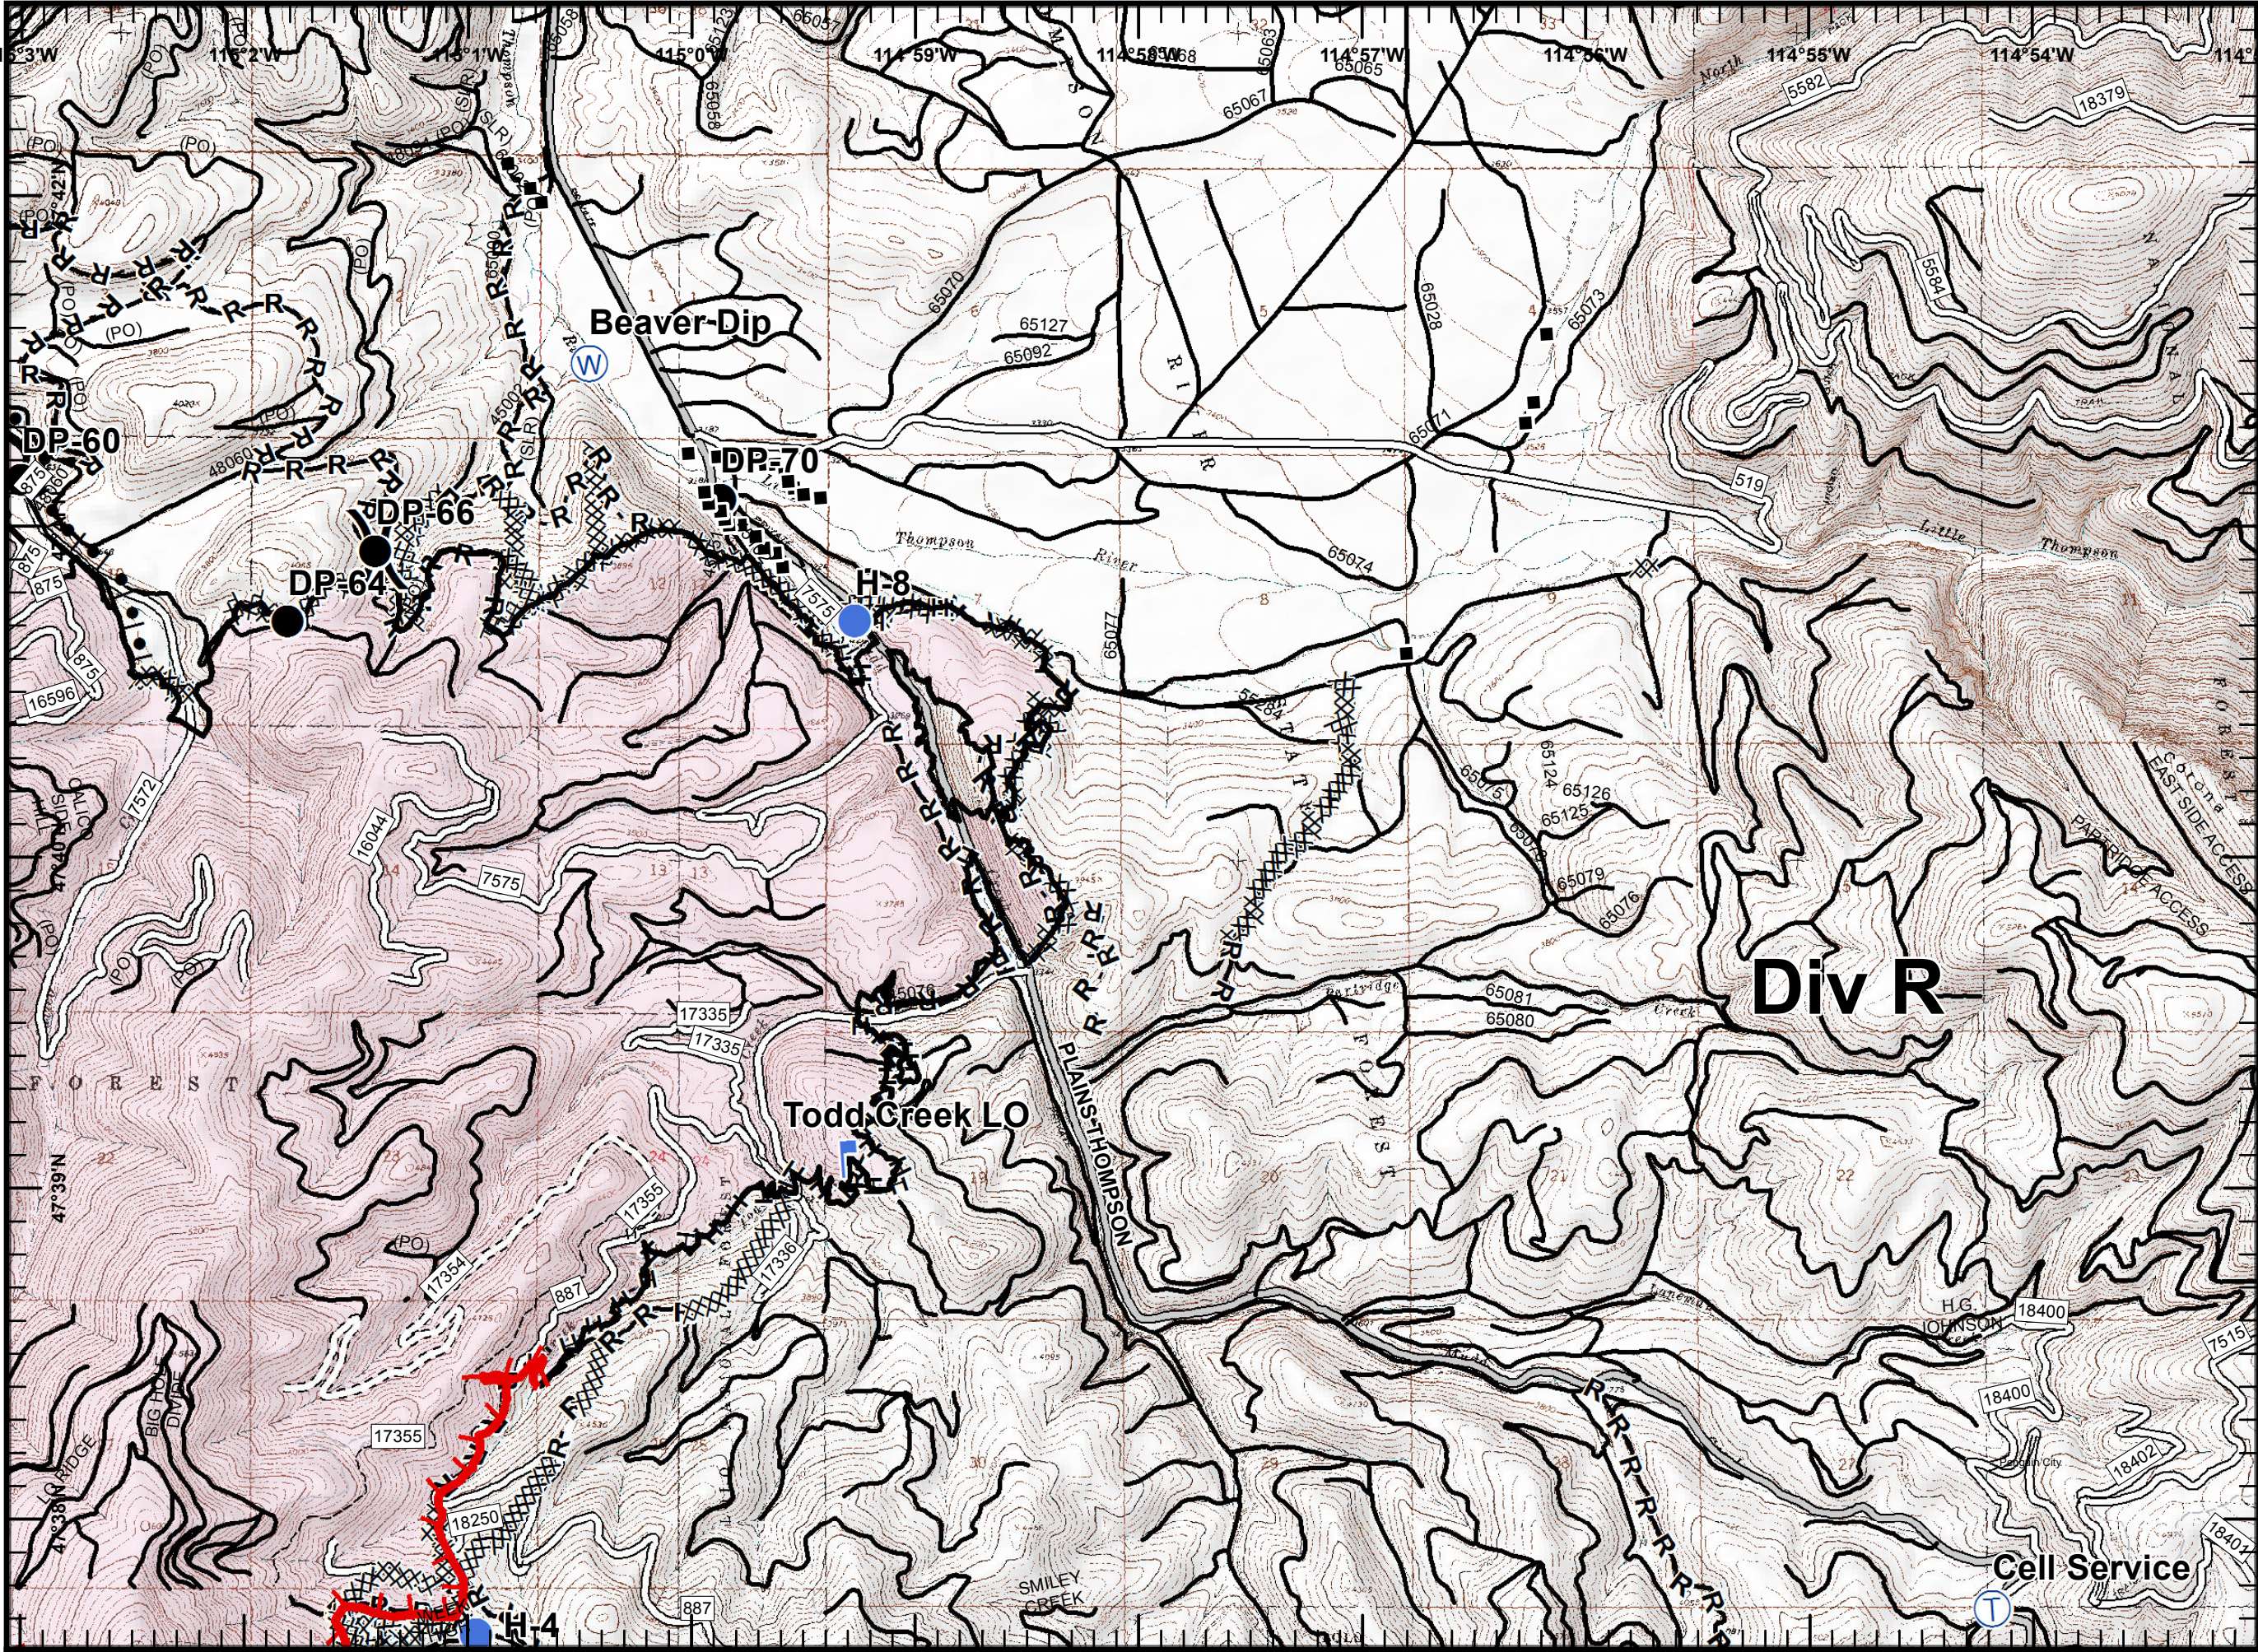

- Structures
- Drop Point
- Helispot
- Ⓡ Repeater
- Ⓣ Telephone
- Ⓦ Water Source
- ┌ Uncontrolled Fire Edge
- ⊗ Completed Dozer Line
- Completed Line
- H Hand Line
- R Road as Completed Line
- └ Completed Burnout
- ▭ Fire Polygon

- Structures
- Drop Point
- Helispot
- Lookout
- Ⓡ Repeater
- ⌋ Division
- ┌ Uncontrolled Fire Edge
- ⊗ Completed Dozer Line
- Completed Line
- H Hand Line
- R Road as Completed Line
- L Completed Burnout
- ▭ Fire Polygon

-  Structures
-  Drop Point
-  Helispot
-  Lookout
-  Mobile Weather Unit
-  Repeater
-  Sling Site
-  Division
-  Uncontrolled Fire Edge
-  Completed Dozer Line
-  Completed Line
-  Hand Line
-  Road as Completed Line
-  Planned Fire Line
-  Fire Polygon

- Structures
- Drop Point
- Helispot
- └ Lookout
- Ⓣ Telephone
- Ⓜ Water Source
- ) Division
- └ Uncontrolled Fire Edge
- ⊗ Completed Dozer Line
- ▬ Completed Line
- H Hand Line
- R Road as Completed Line
- L Completed Burnout
- █ Fire Polygon