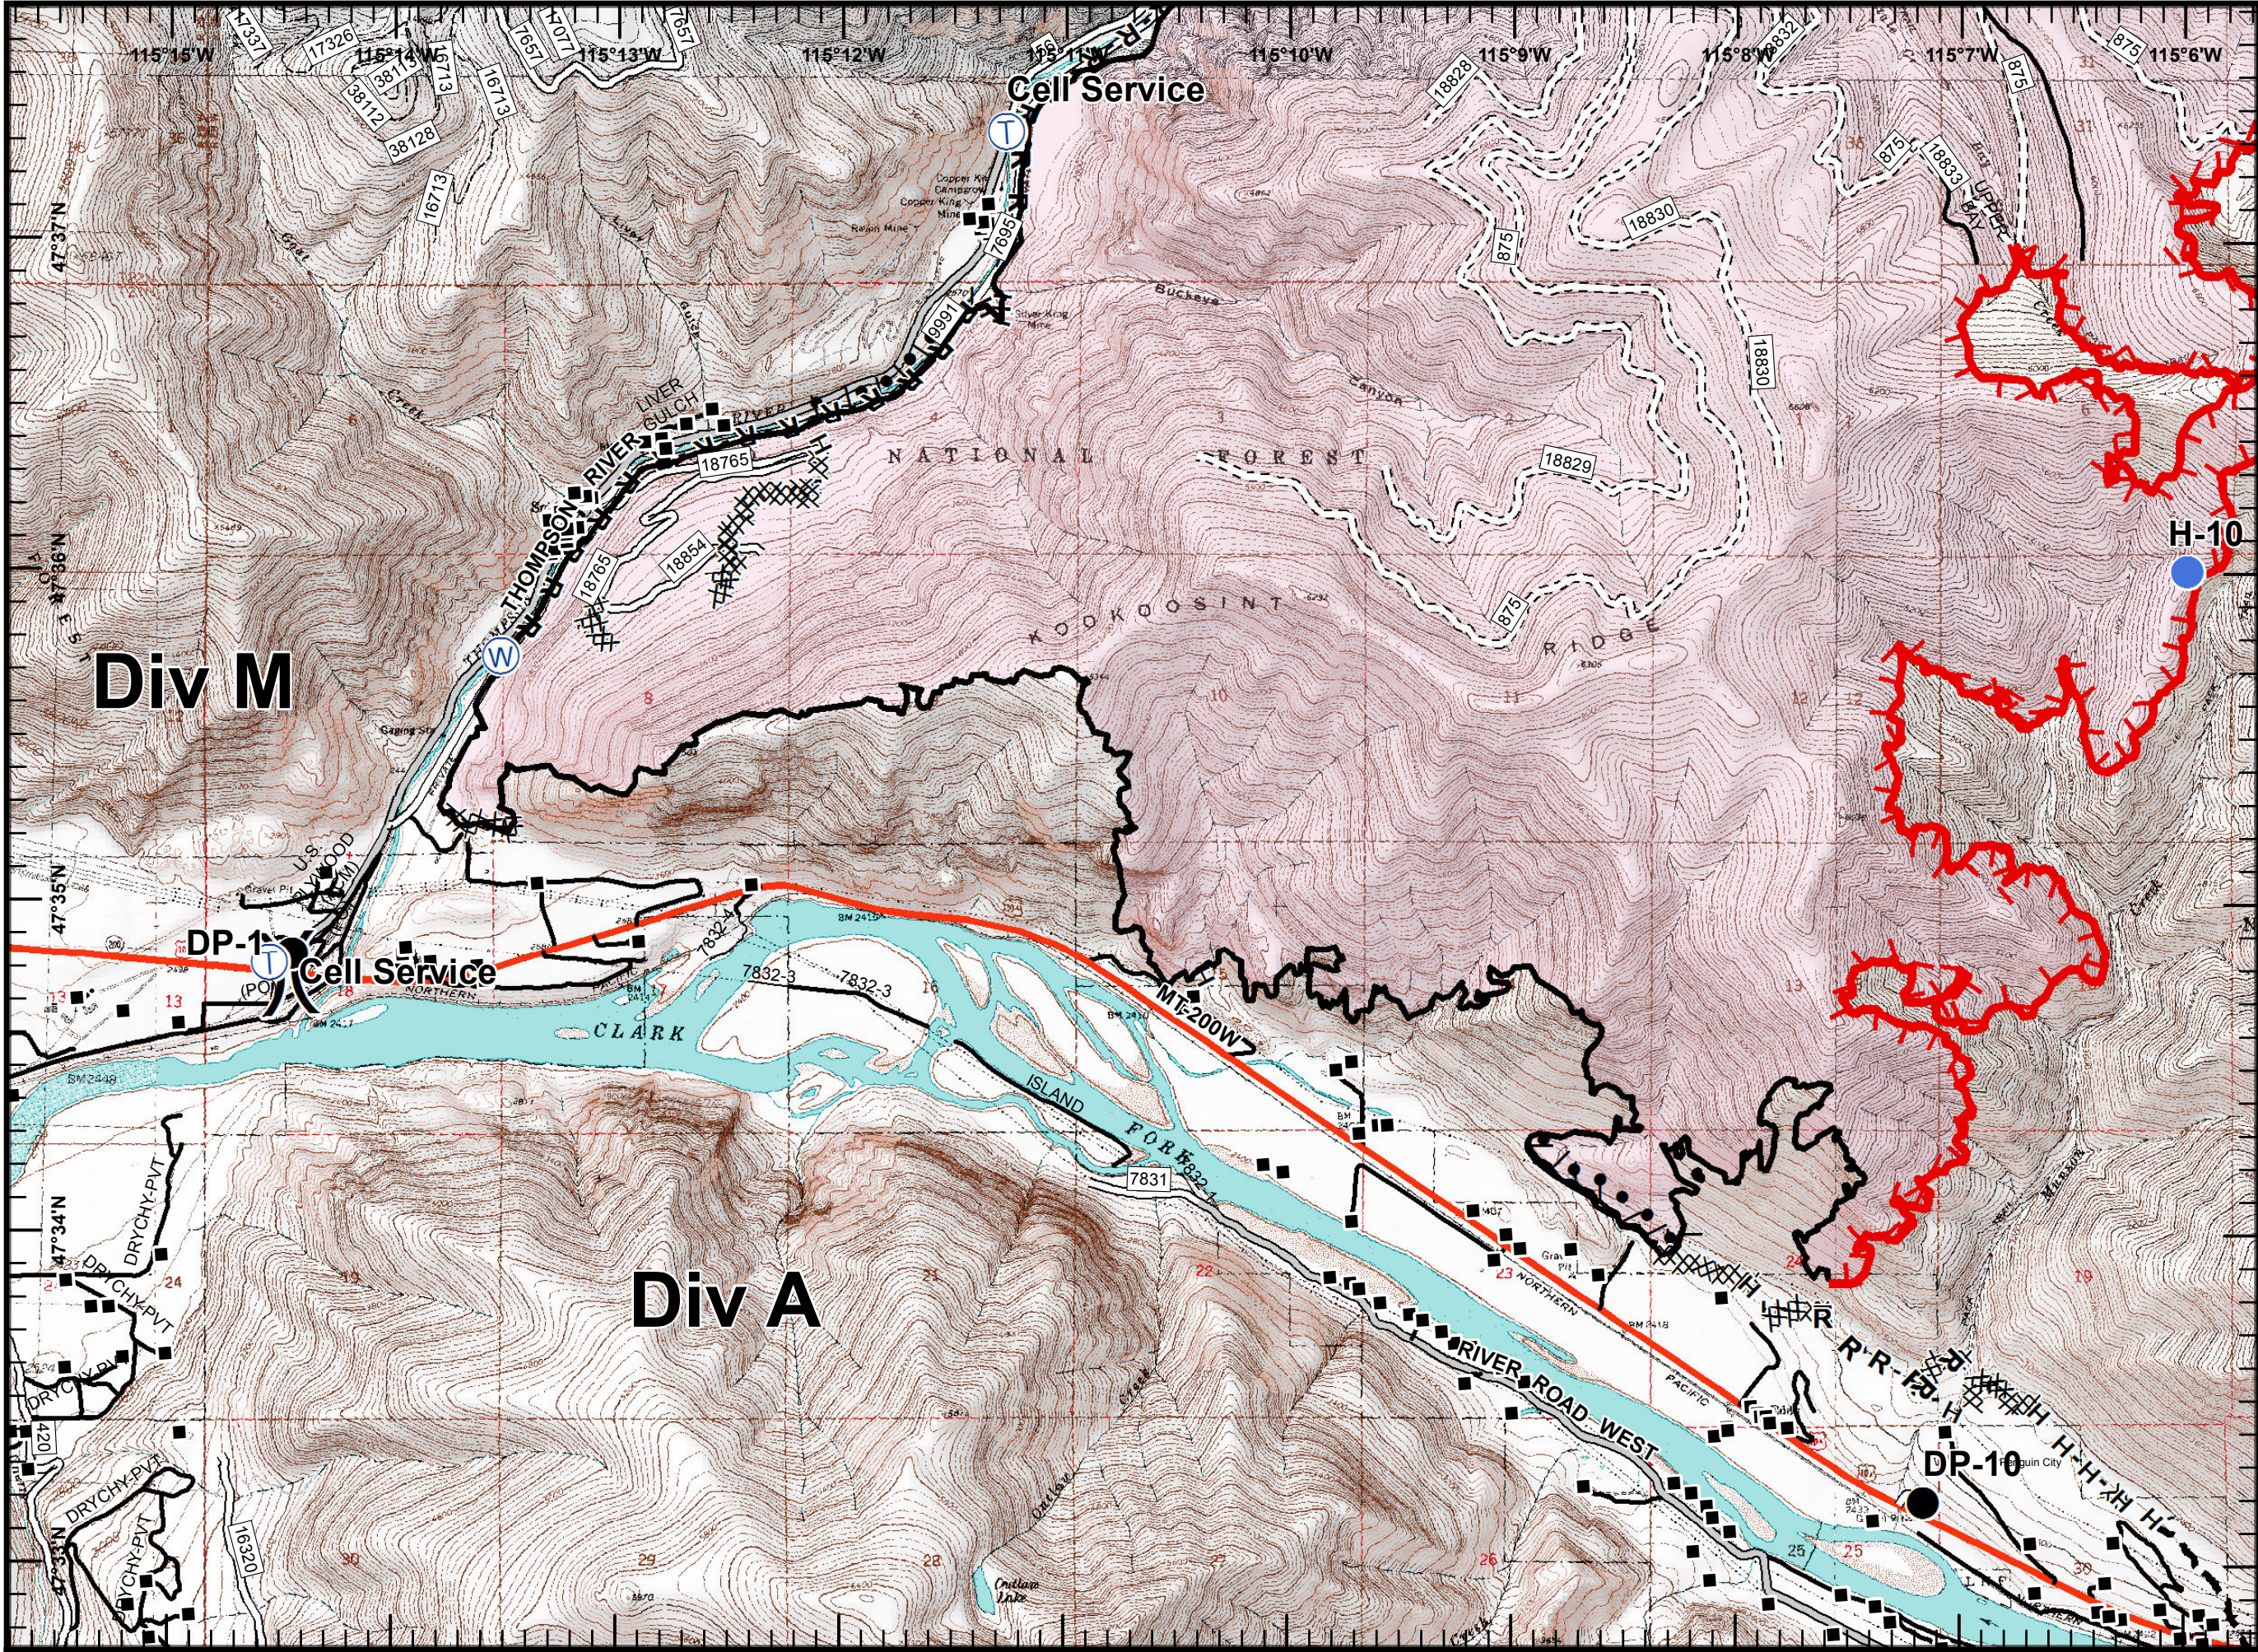

- Structures
- Drop Point
- Helispot
- Ⓡ Repeater
- Ⓣ Telephone
- Ⓦ Water Source
- ┌ Uncontrolled Fire Edge
- ⊗ Completed Dozer Line
- Completed Line
- H Hand Line
- R Road as Completed Line
- └ Completed Burnout
- ▭ Fire Polygon

- Structures
- Drop Point
- Hellsport
- Ⓣ Telephone
- Ⓜ Water Source
- ) Division
- ┌ Uncontrolled Fire Edge
- ⊗ Completed Dozer Line
- Completed Line
- H Hand Line
- R Road as Completed Line
- Completed Burnout
- ▬ Planned Fire Line
- ▭ Fire Polygon

- Structures
- Drop Point
- Helispot
- Lookout
- Ⓡ Repeater
- ⌋ Division
- ┌ Uncontrolled Fire Edge
- ⊗ Completed Dozer Line
- Completed Line
- H Hand Line
- R Road as Completed Line
- L Completed Burnout
- ▭ Fire Polygon

- Structures
- Drop Point
- Helispot
- └ Lookout
- Ⓣ Telephone
- Ⓜ Water Source
- ) Division
- └ Uncontrolled Fire Edge
- ⊗ Completed Dozer Line
- ▬ Completed Line
- H Hand Line
- R Road as Completed Line
- L Completed Burnout
- █ Fire Polygon