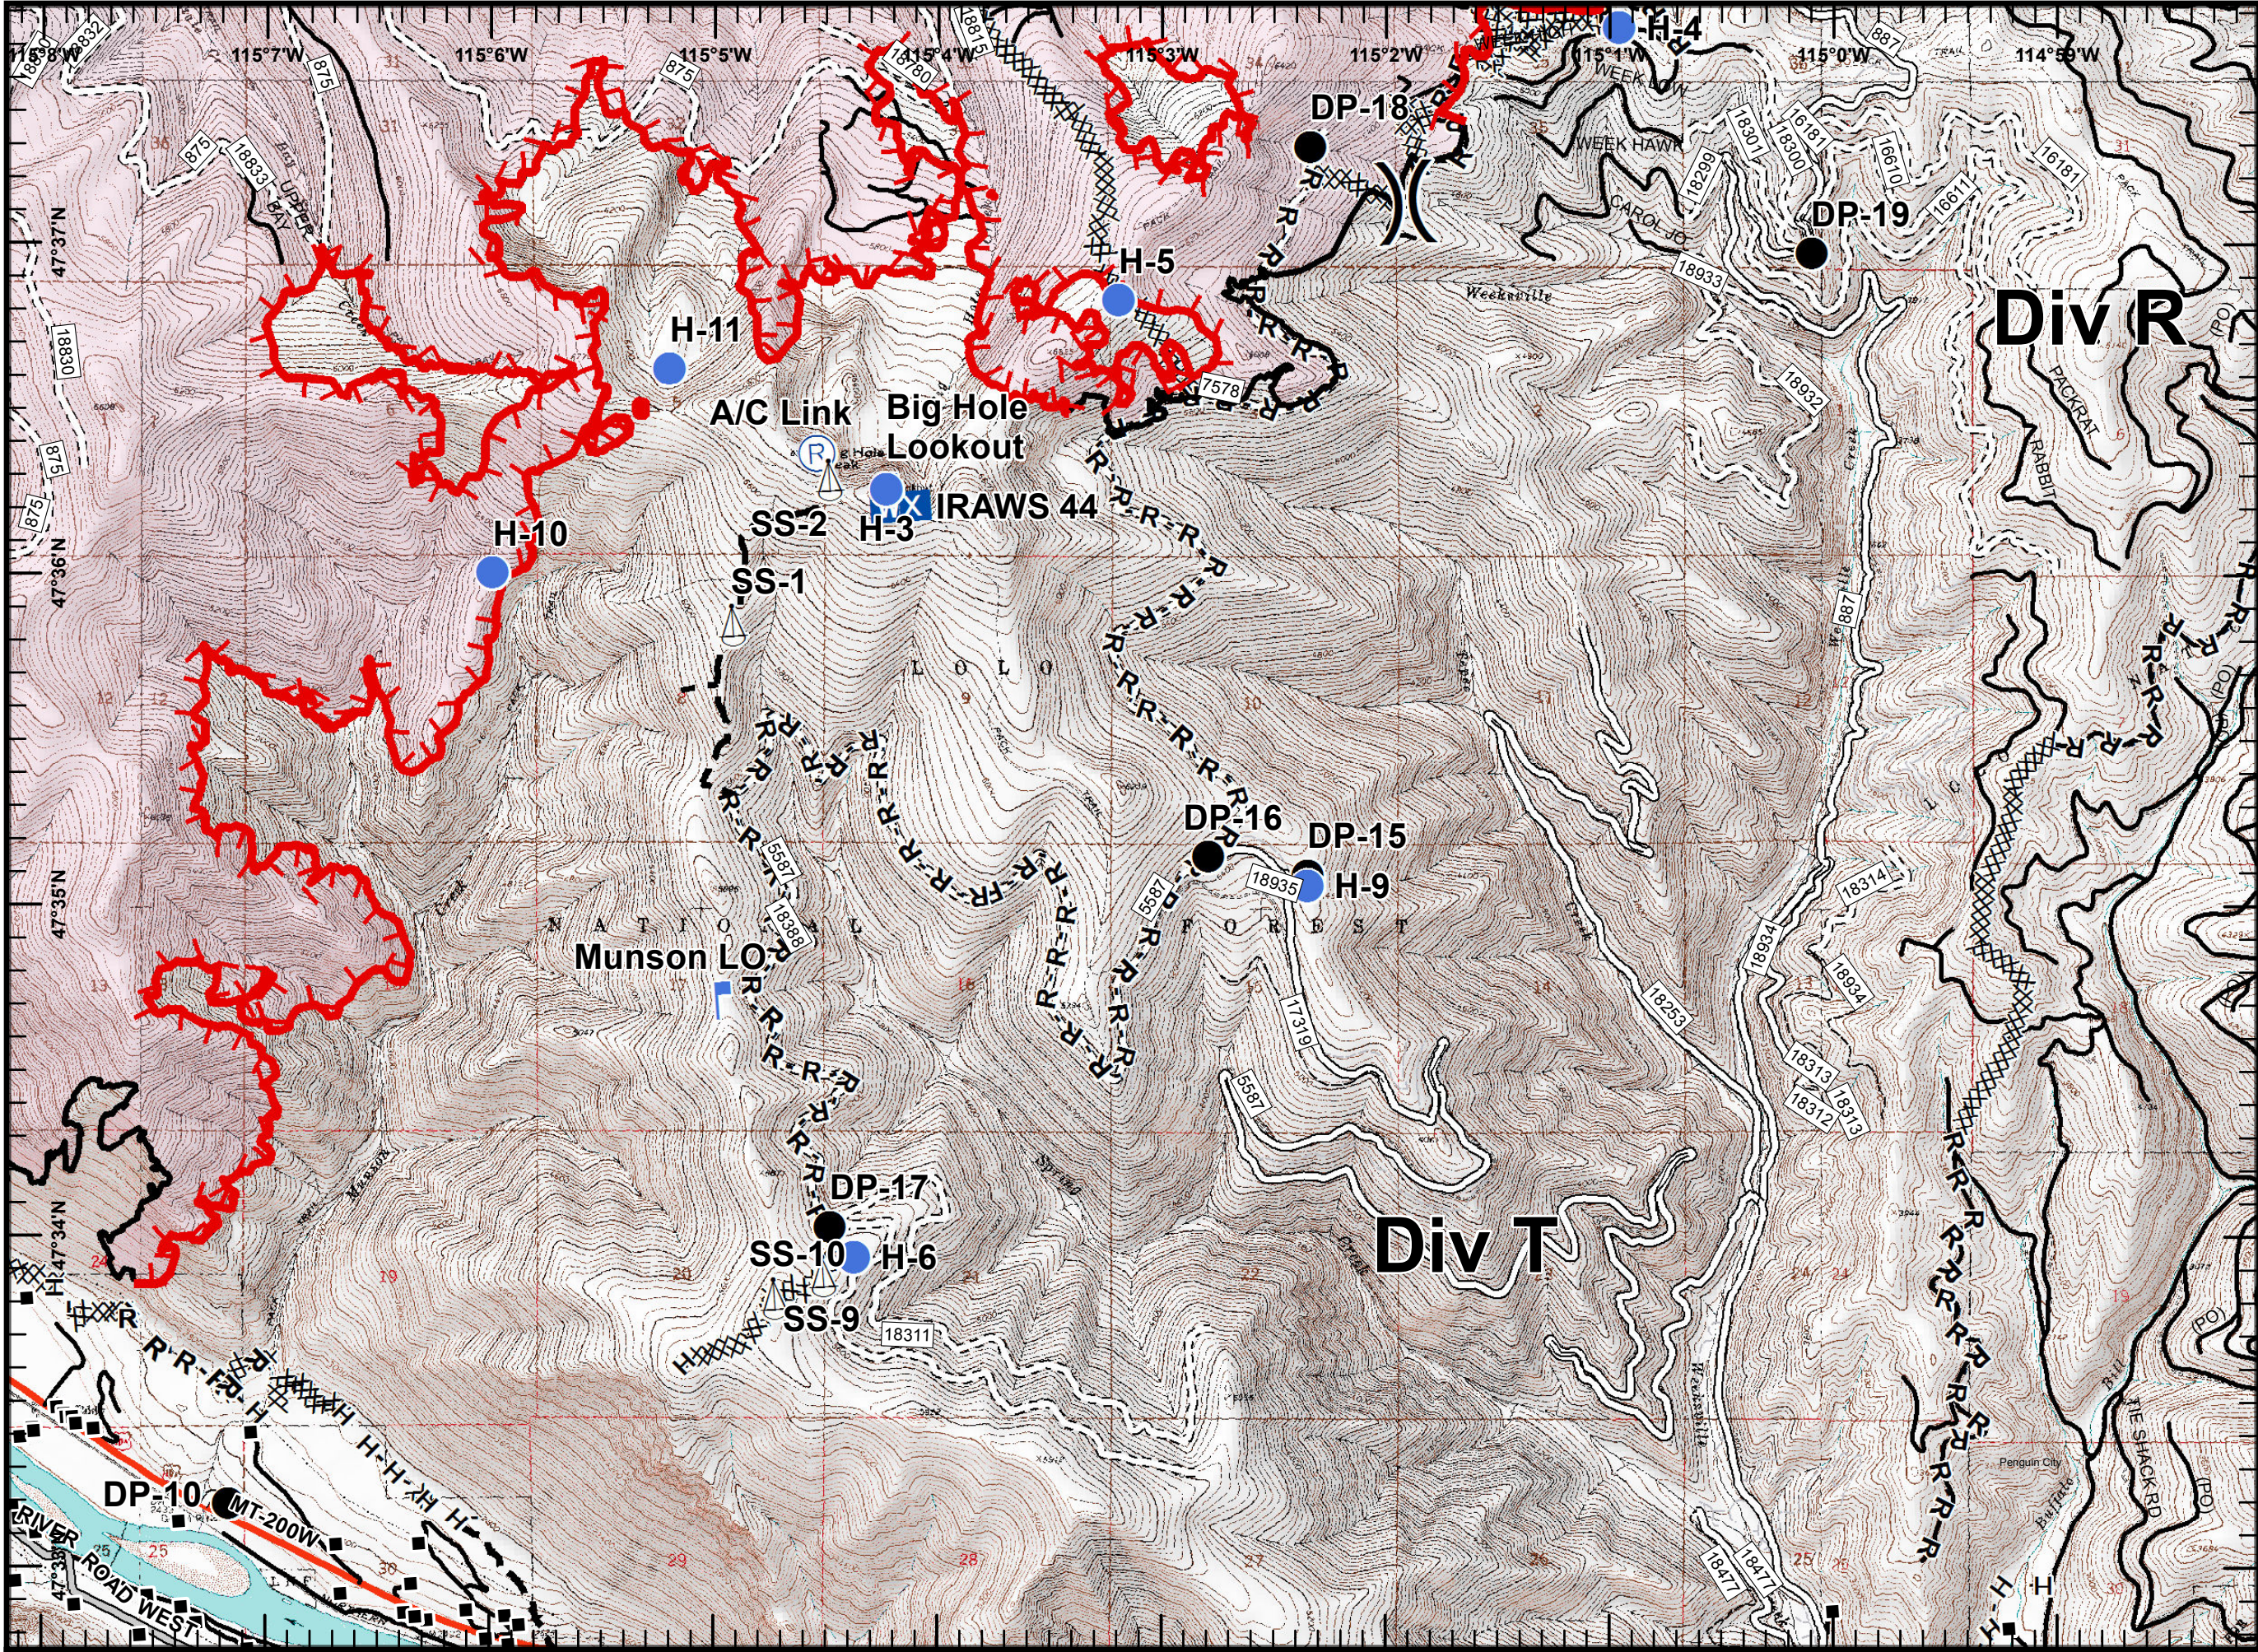

- Structures
- Drop Point
- Helispot
- Ⓜ Water Source
- ) ( Division
- F Feller Buncher Line
- ⊗ Completed Dozer Line
- Completed Line
- H Hand Line
- R Road as Completed Line
- ◇ Aerial Retardant Drop
- ⊥ Completed Burnout
- Fire Polygon

- Structures
- Drop Point
- Helispot
- Lookout
- Ⓡ Repeater
- ⌋ Division
- ┌ Uncontrolled Fire Edge
- ⊗ Completed Dozer Line
- Completed Line
- H Hand Line
- R Road as Completed Line
- L Completed Burnout
- ▭ Fire Polygon

-  Structures
-  Drop Point
-  Helispot
-  Lookout
-  Mobile Weather Unit
-  Repeater
-  Sling Site
-  Division
-  Uncontrolled Fire Edge
-  Completed Dozer Line
-  Completed Line
-  Hand Line
-  Road as Completed Line
-  Planned Fire Line
-  Fire Polygon

- Structures
- Drop Point
- Helispot
- └ Lookout
- Ⓣ Telephone
- Ⓜ Water Source
- ) Division
- └ Uncontrolled Fire Edge
- ⊗ Completed Dozer Line
- ▬ Completed Line
- H Hand Line
- R Road as Completed Line
- L Completed Burnout
- █ Fire Polygon