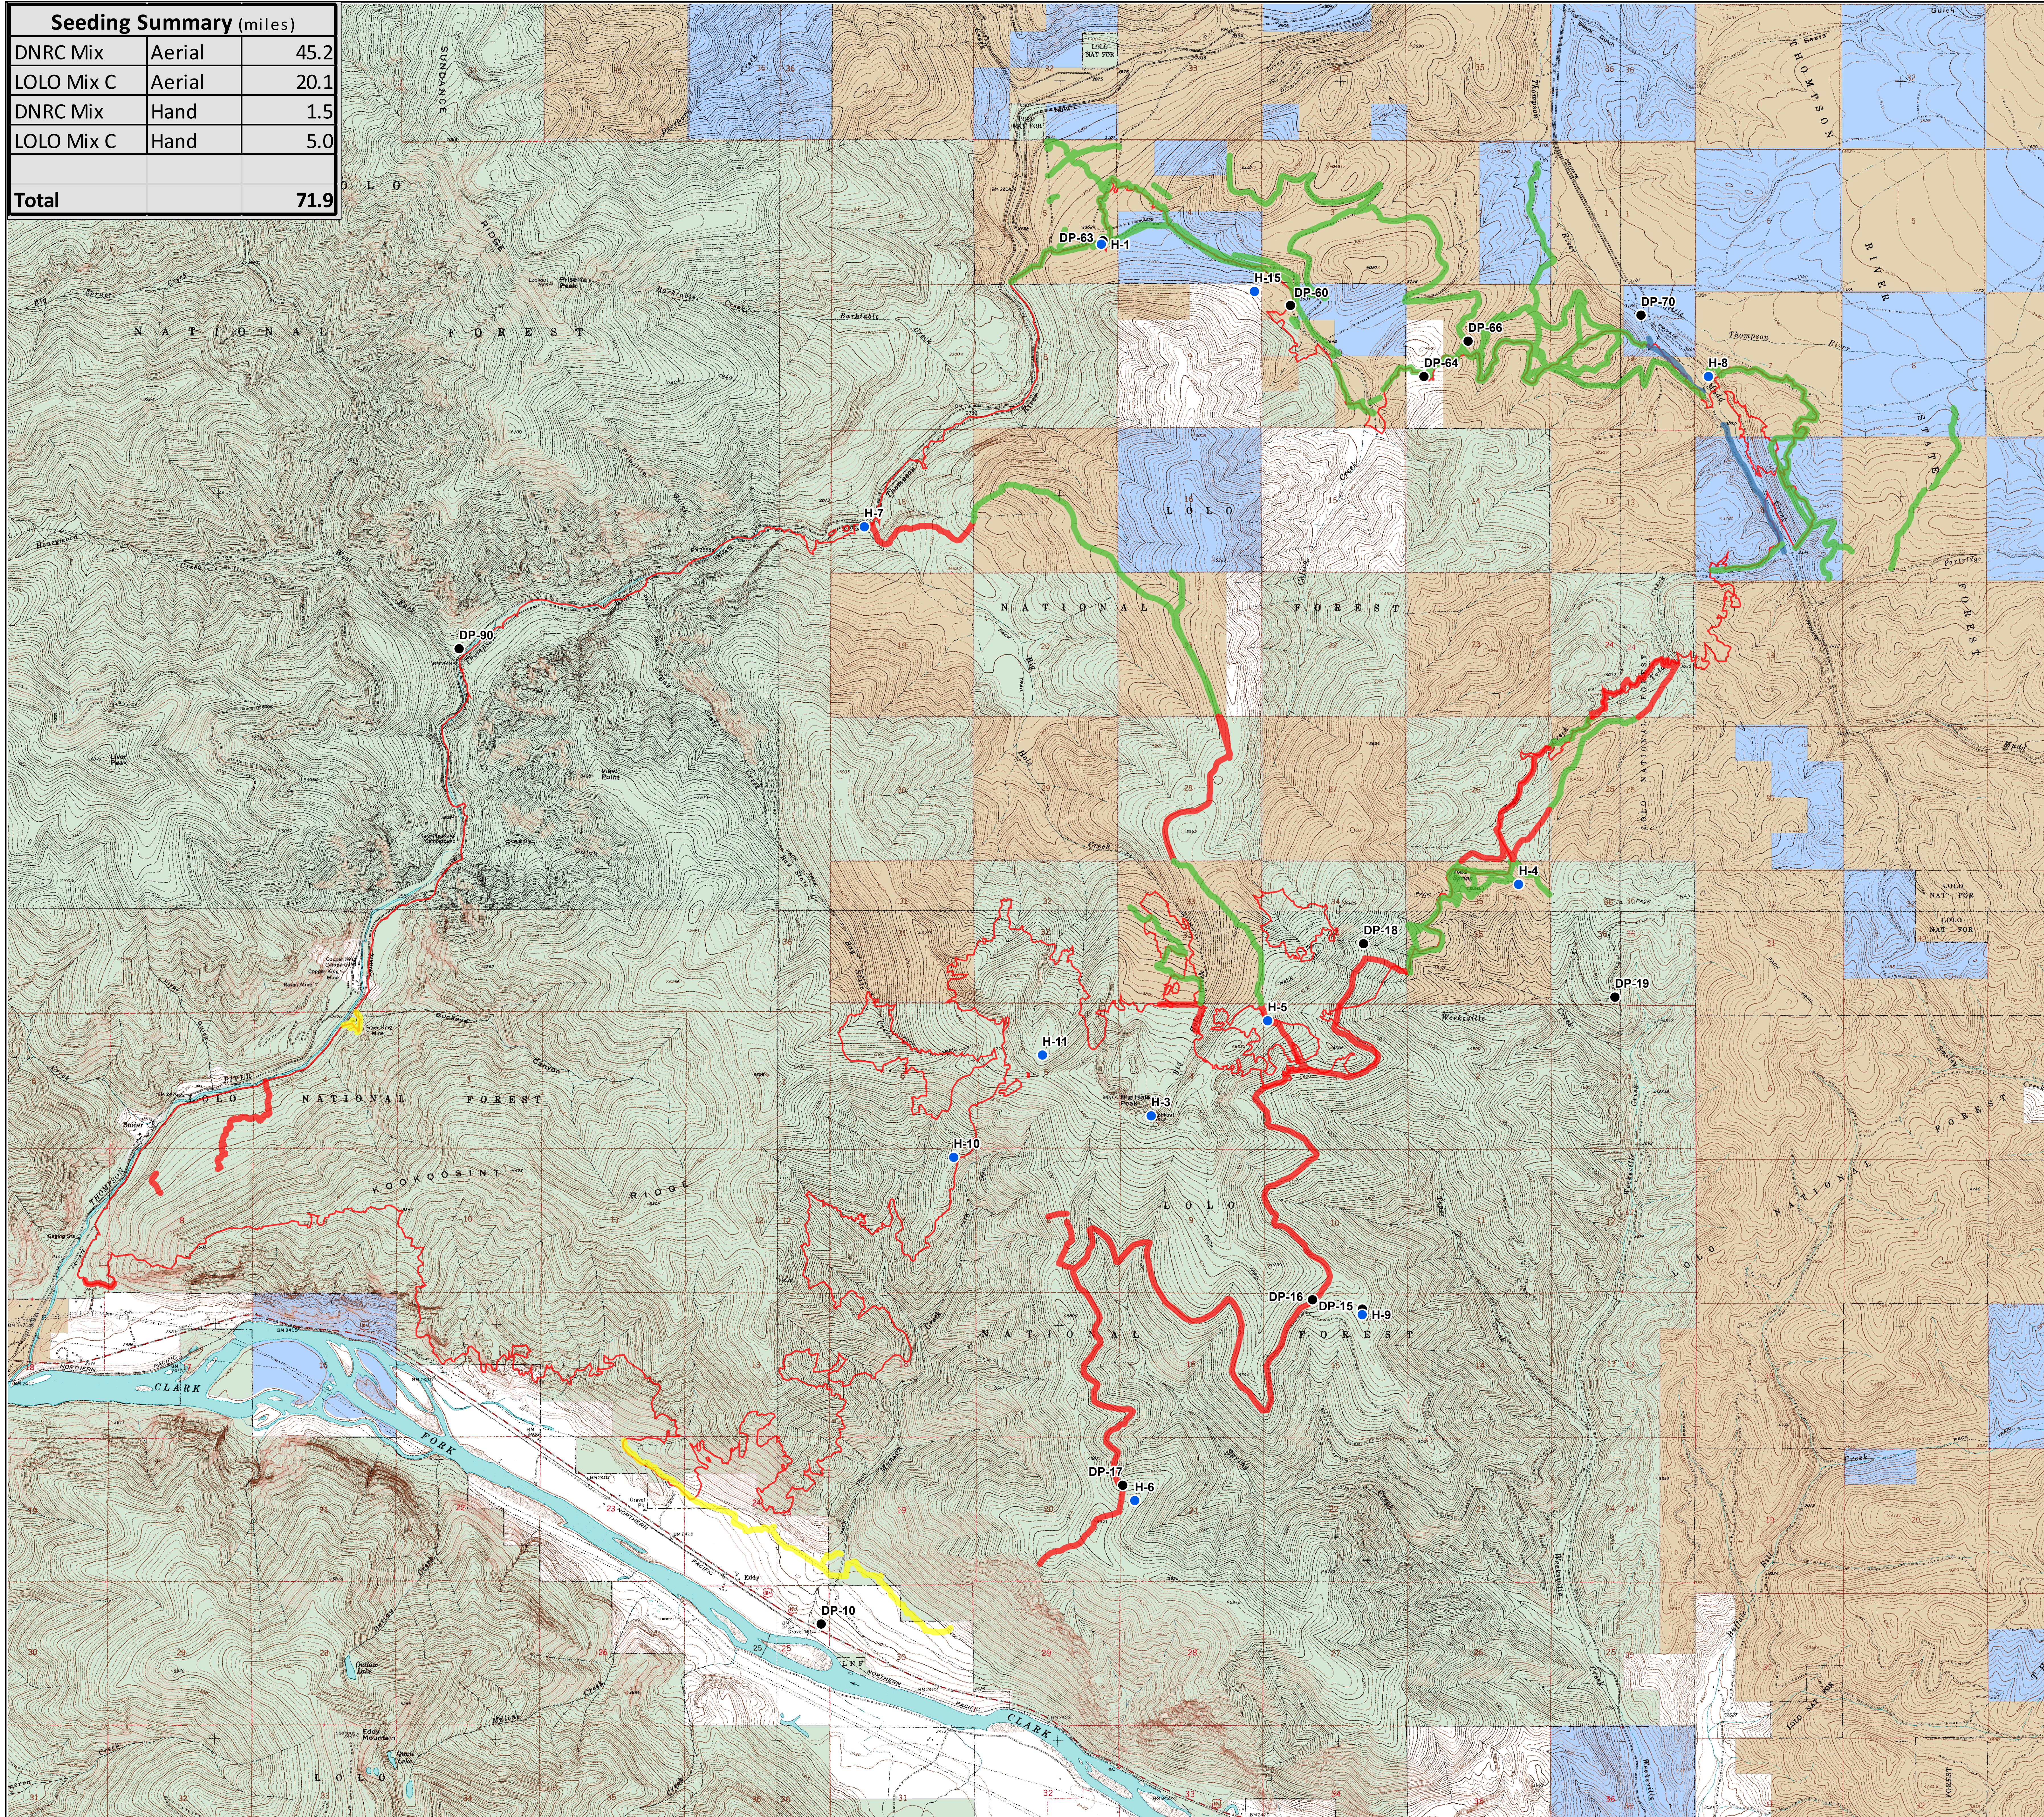

Copper King Fire Aerial Seeding Map

MT-LNF-005092
September 12, 2016
28,553 Acres

Seeding Summary (miles)		
DNRC Mix	Aerial	45.2
LOLO Mix C	Aerial	20.1
DNRC Mix	Hand	1.5
LOLO Mix C	Hand	5.0
Total		71.9

Legend

PointType

- Drop Point
- Helispot

CopperKing Seeding

SeedMix, SeedMethod

- DNRC Mix, Aerial
- DNRC Mix, Hand
- LOLO Mix C, Aerial
- LOLO Mix C, Hand
- Fire Polygon

Land Ownership

- US Forest Service
- MT DNRC
- Private
- Private - Plum Creek