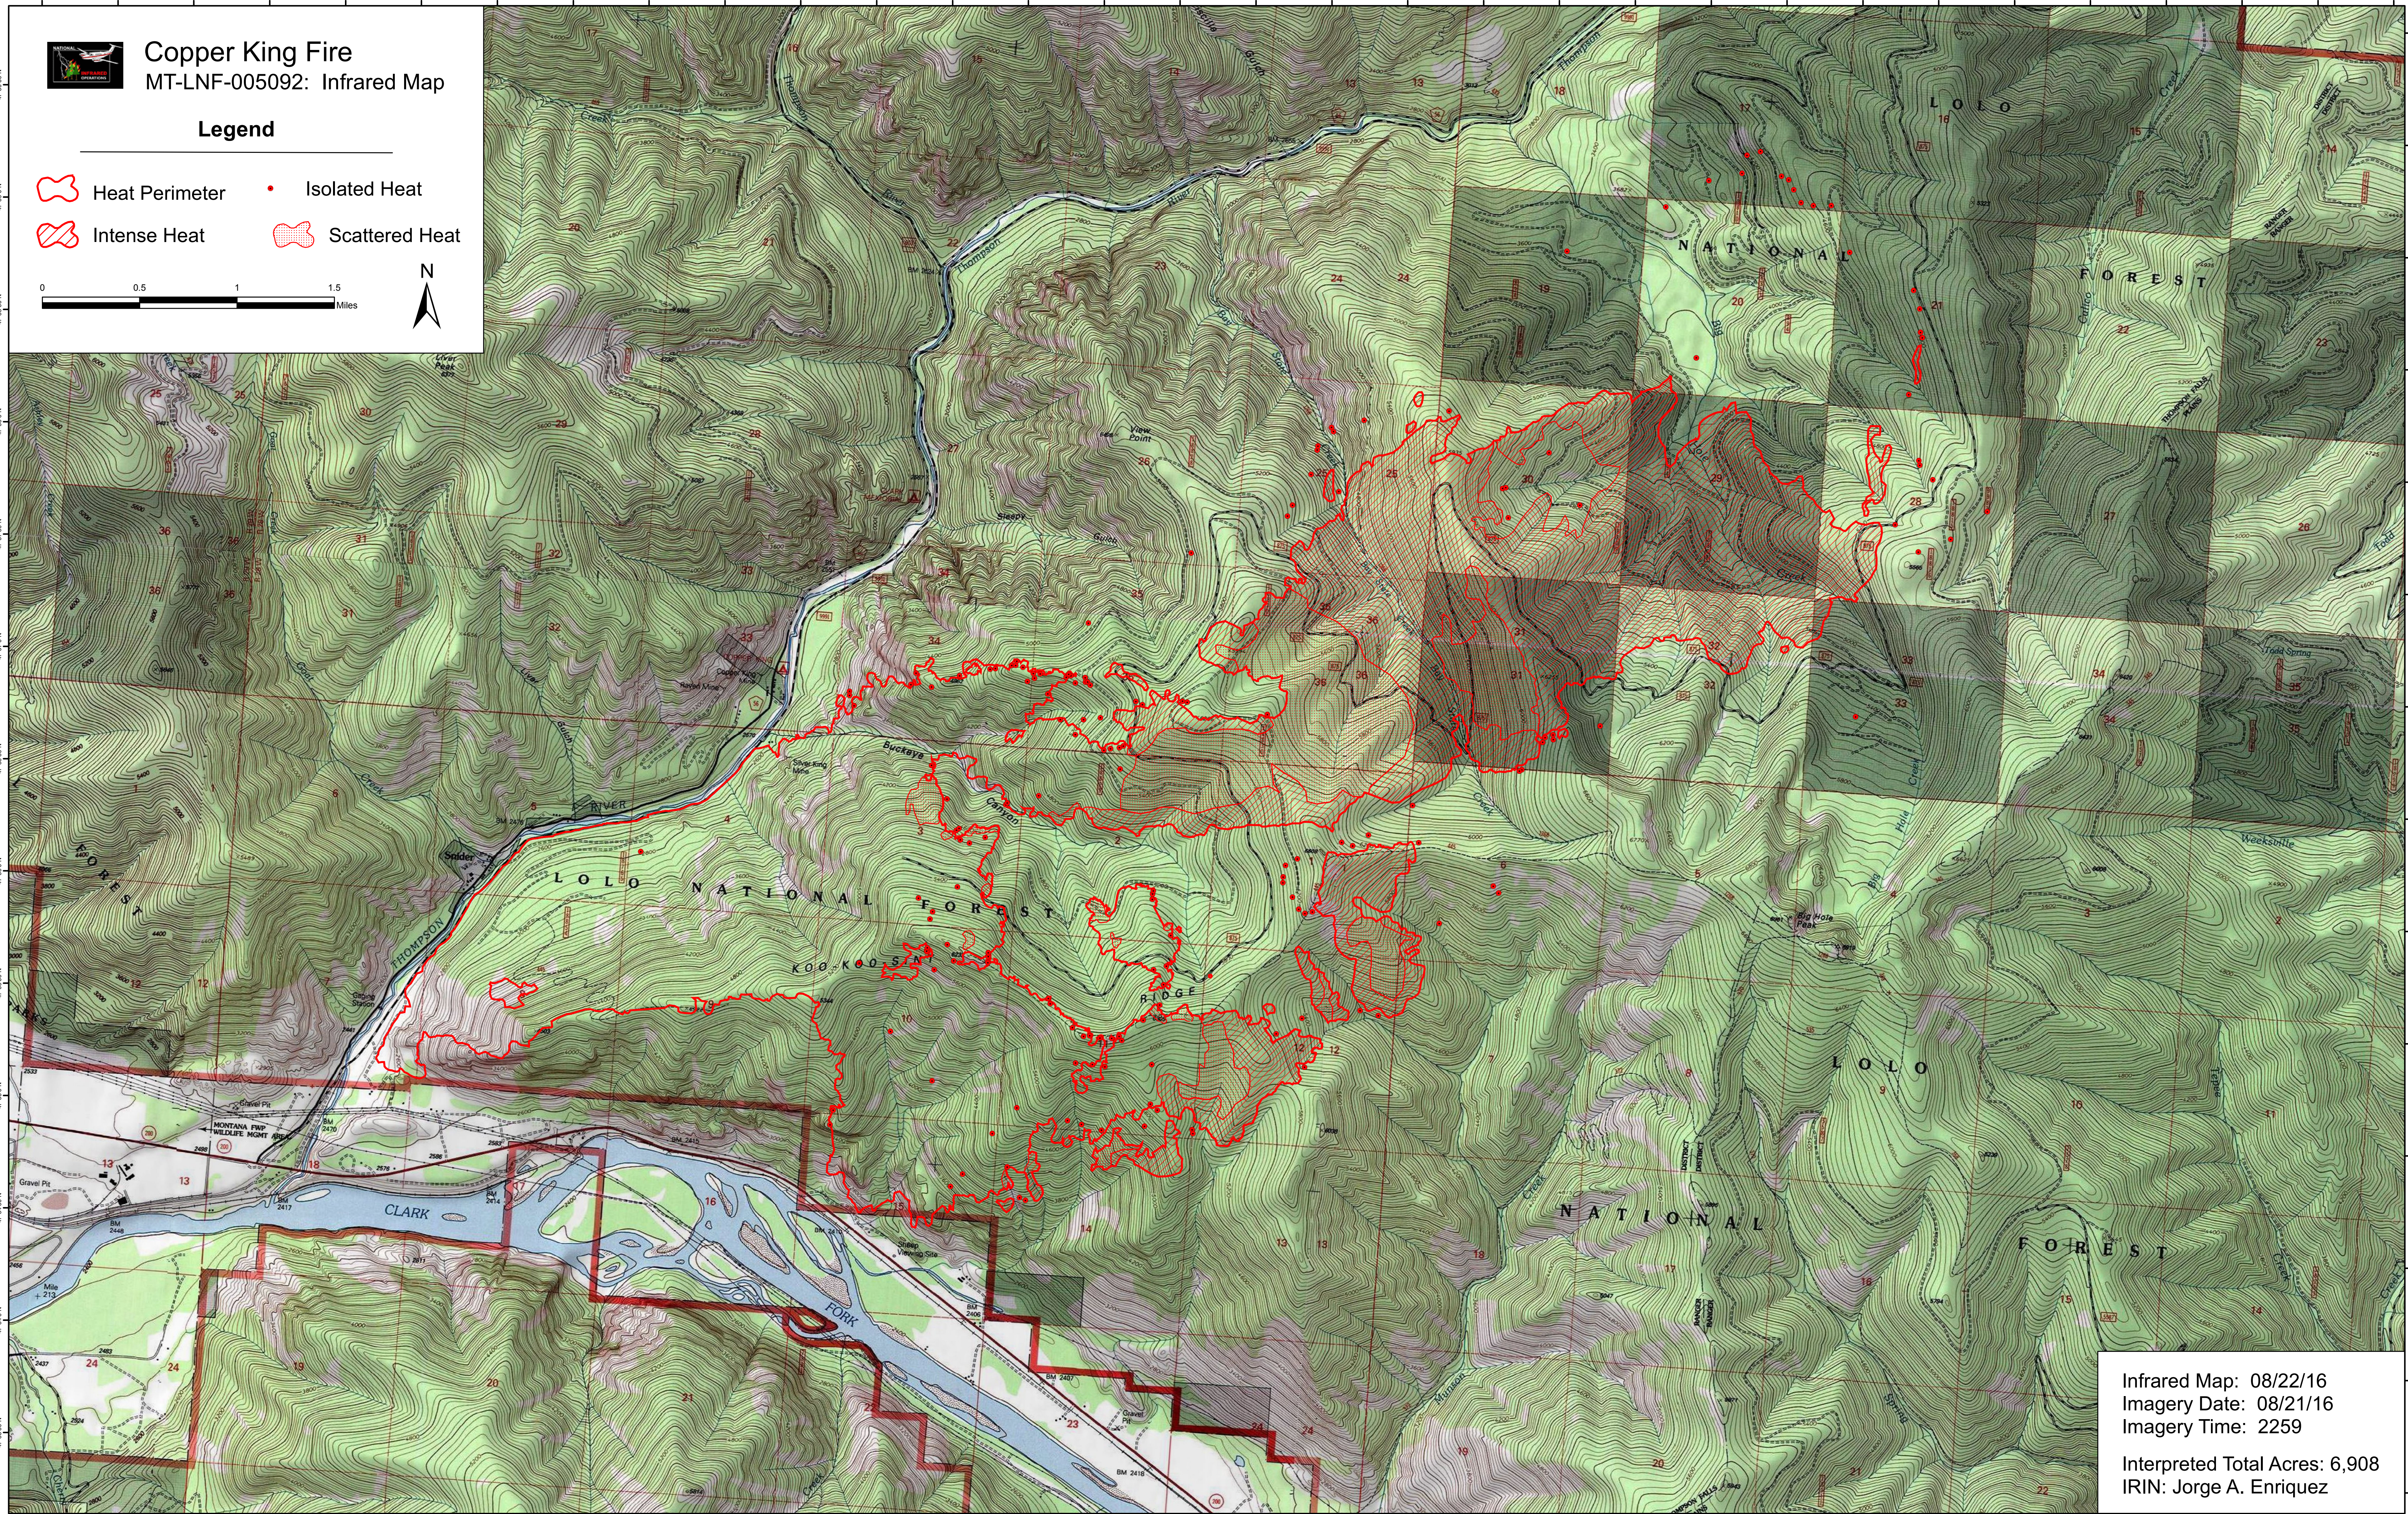

Copper King Fire

MT-LNF-005092: Infrared Map

Legend

-  Heat Perimeter
-  Isolated Heat
-  Intense Heat
-  Scattered Heat

Infrared Map: 08/22/16
 Imagery Date: 08/21/16
 Imagery Time: 2259
 Interpreted Total Acres: 6,908
 IRIN: Jorge A. Enriquez