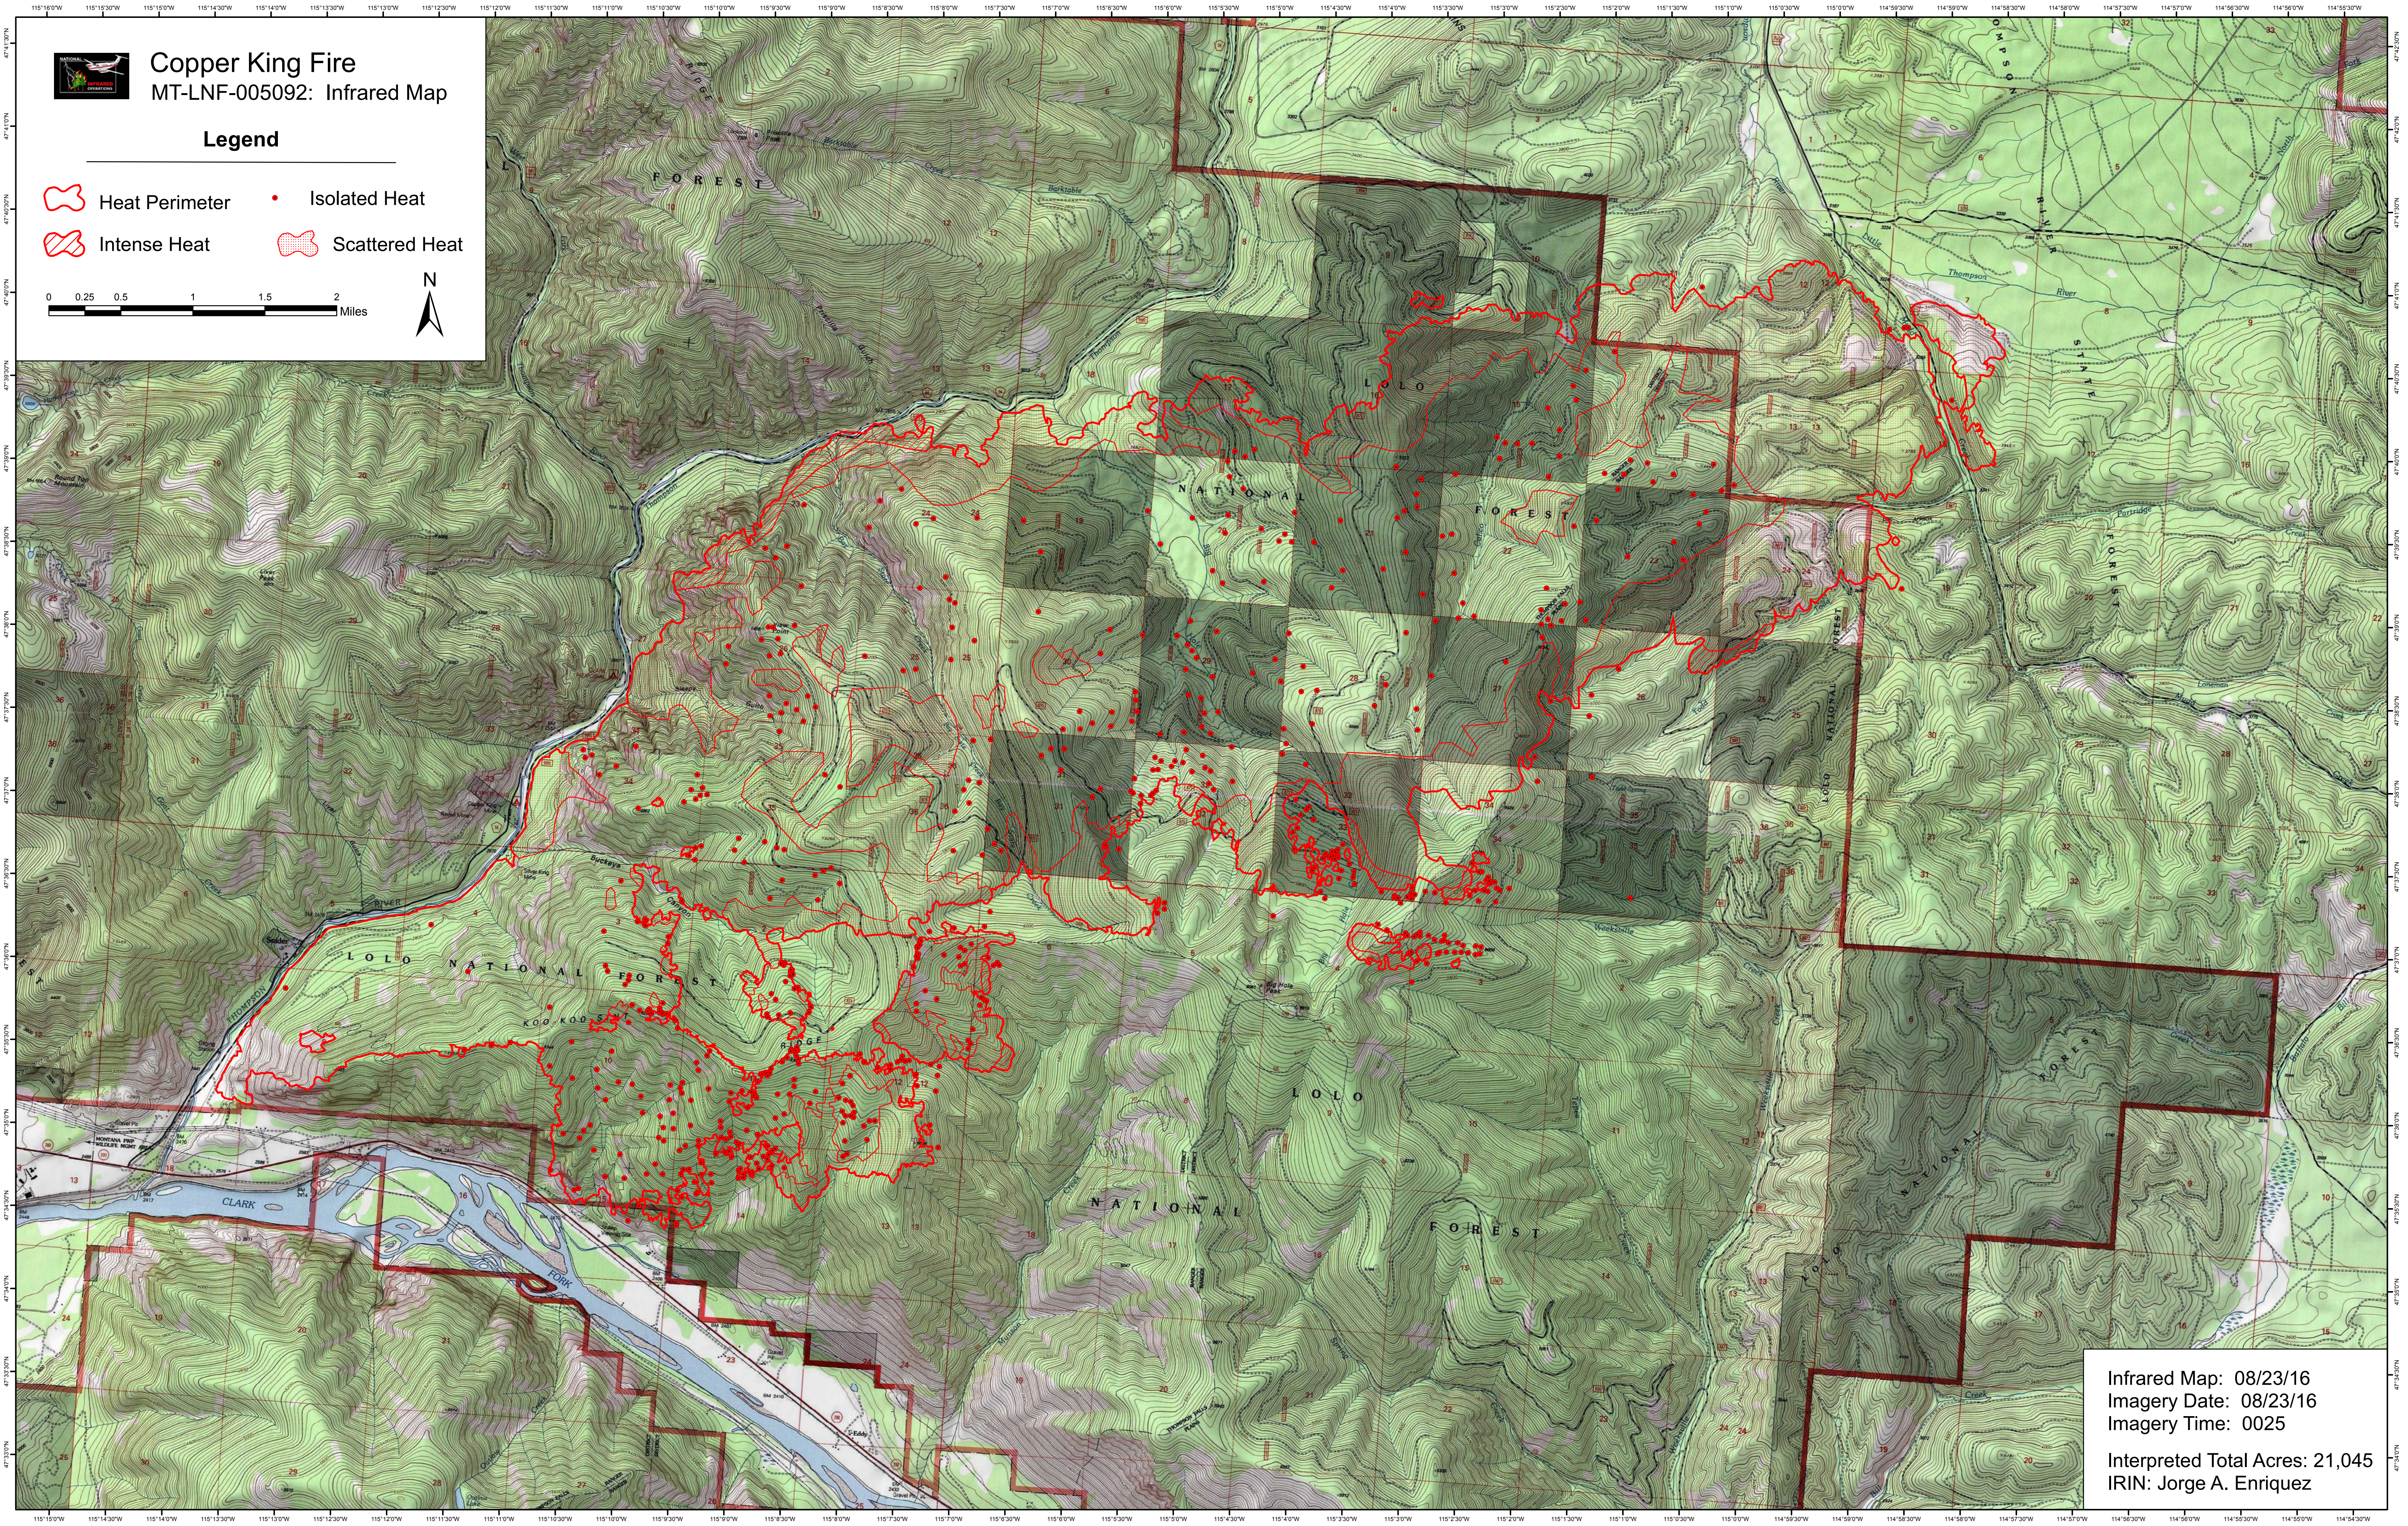

# Copper King Fire MT-LNF-005092: Infrared Map

## Legend

- Heat Perimeter
- Isolated Heat
- Intense Heat
- Scattered Heat

0 0.25 0.5 1 1.5 2 Miles

Infrared Map: 08/23/16  
Imagery Date: 08/23/16  
Imagery Time: 0025  
Interpreted Total Acres: 21,045  
IRIN: Jorge A. Enriquez