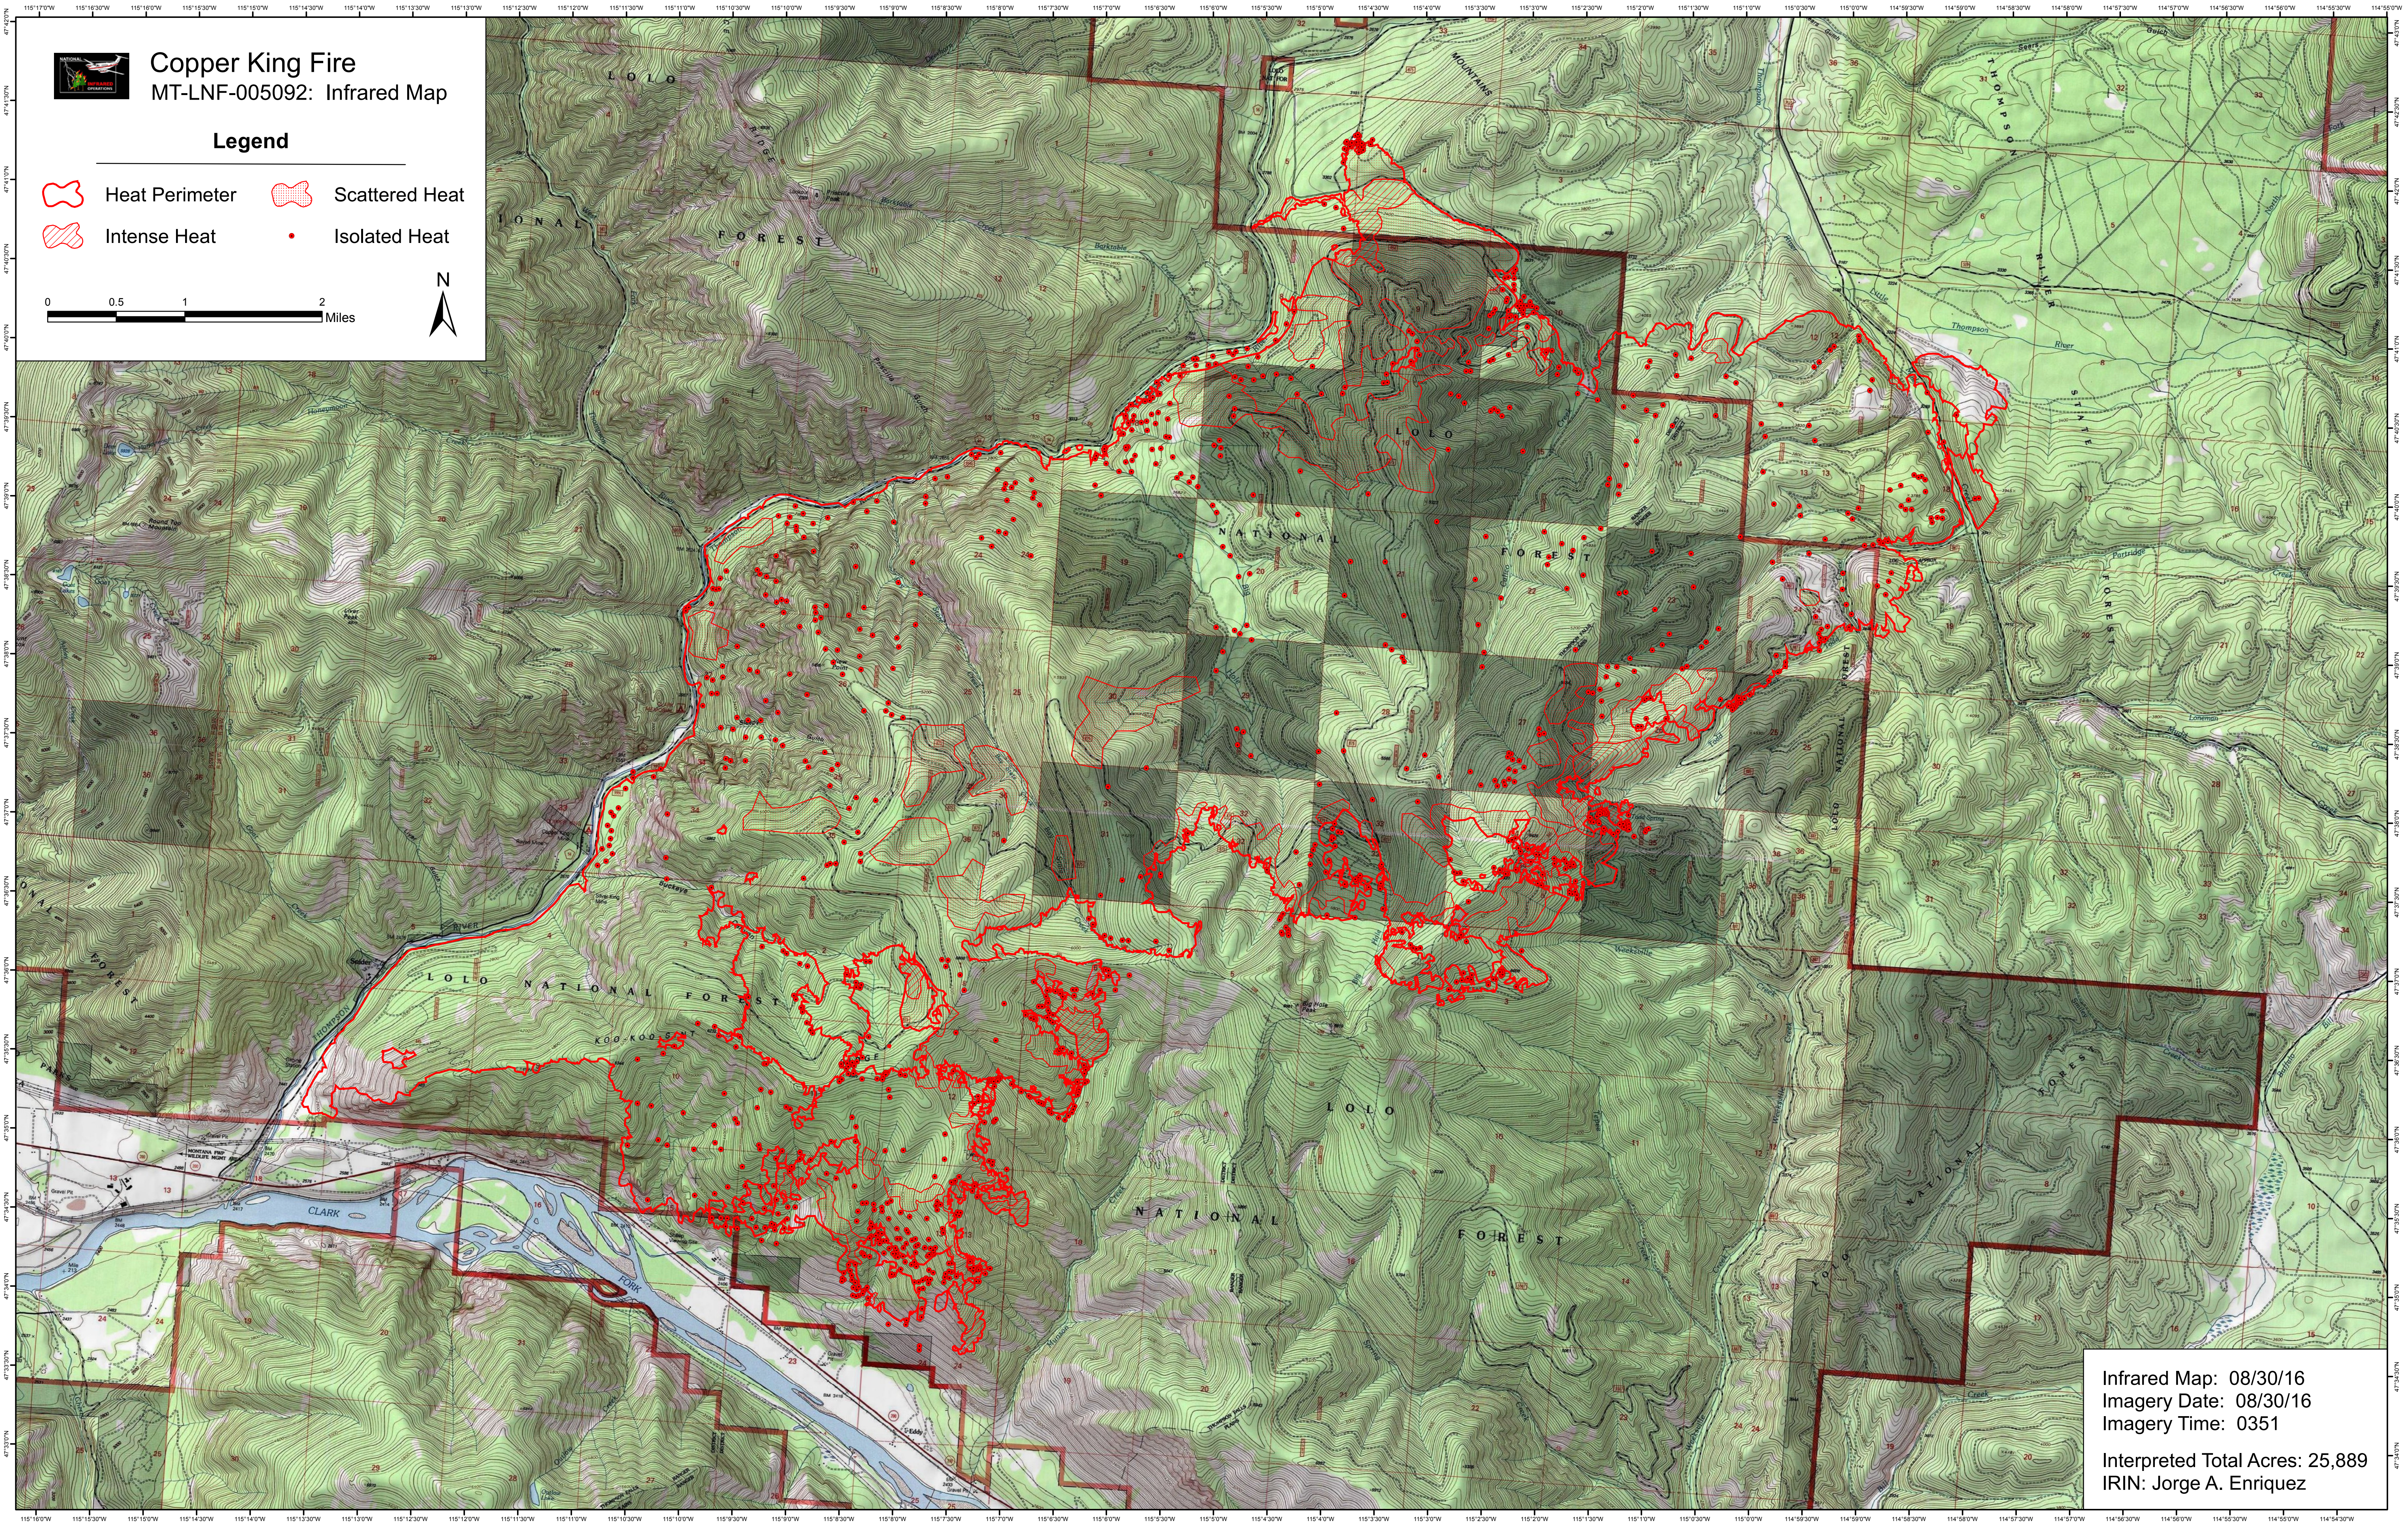

# Copper King Fire

## MT-LNF-005092: Infrared Map

### Legend

- Heat Perimeter
- Intense Heat
- Scattered Heat
- Isolated Heat

0 0.5 1 2 Miles

Infrared Map: 08/30/16  
Imagery Date: 08/30/16  
Imagery Time: 0351  
Interpreted Total Acres: 25,889  
IRIN: Jorge A. Enriquez