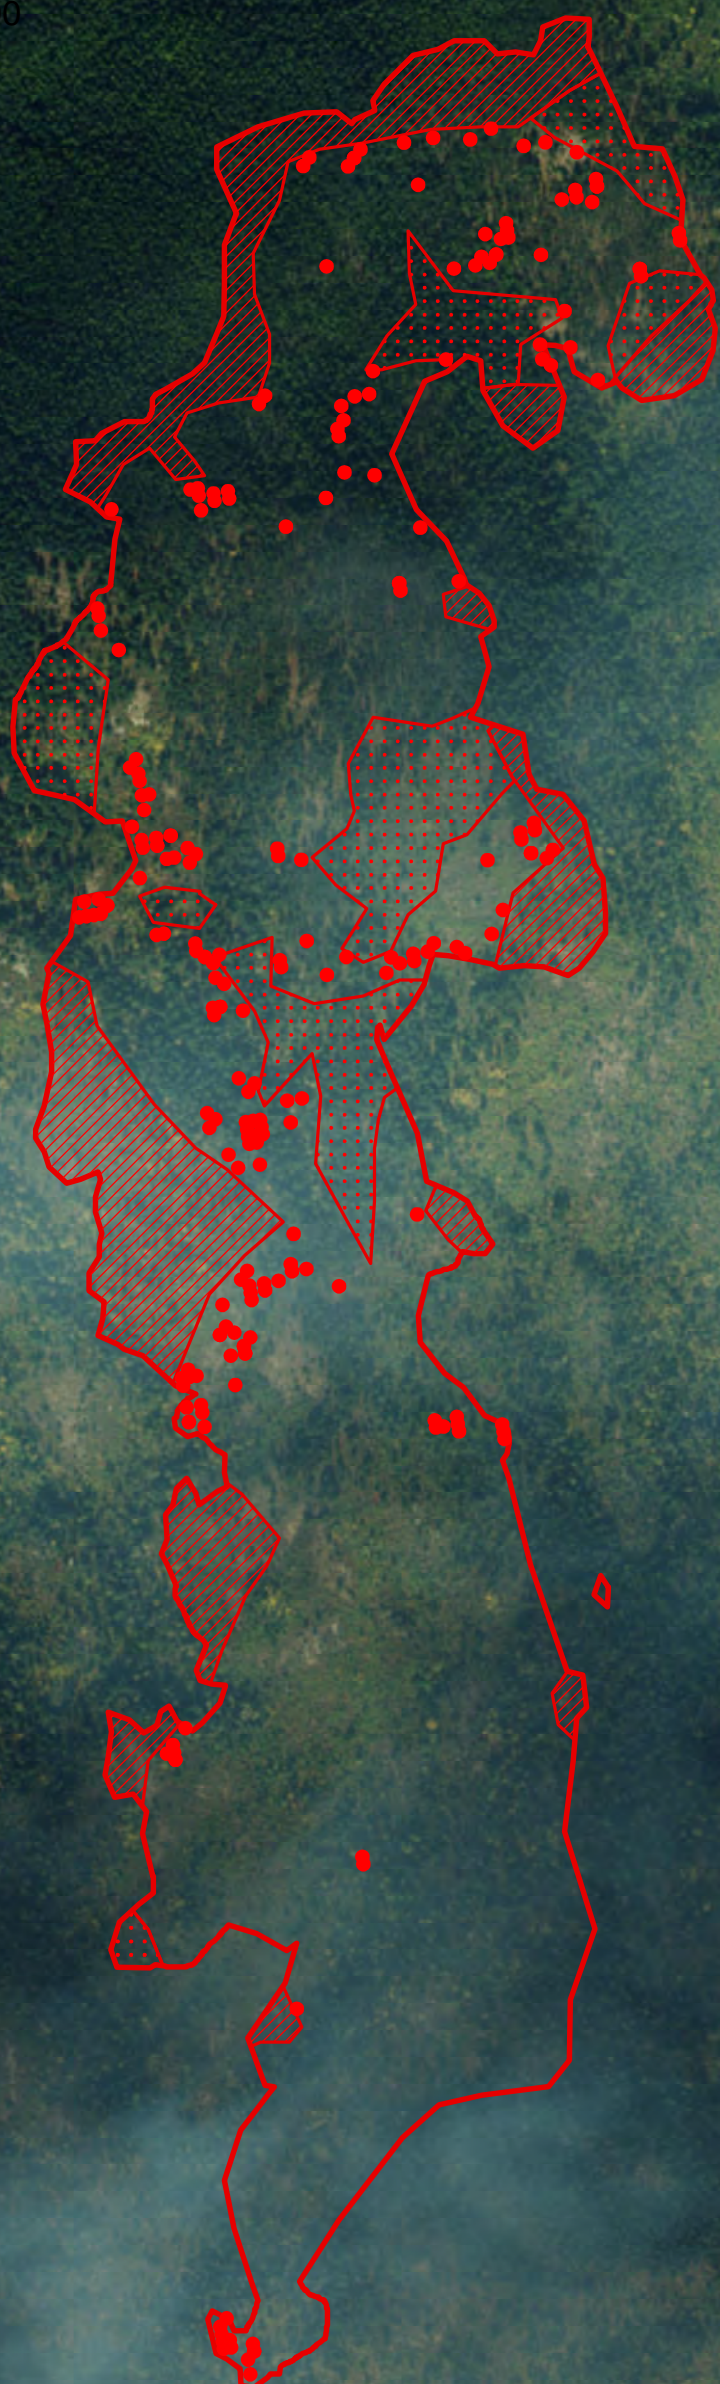

**Gleasonr Fire**  
 Heat Acres: 228  
 ID-IPF-000426  
 Infrared Interpretation  
 Imagery Date:  
 2016/09/16 2123Hrs

48°34'N

48°34'N

48°33'N

48°33'N

-  Heat Perimeter
-  Intense Heat Areas
-  Scattered Heat Areas
-  Isolated Heat Sources

NAD 1983 UTM Zone 11N

IRIN: K Felker  
 Map produced:  
 9/17/2016 0001 hrs