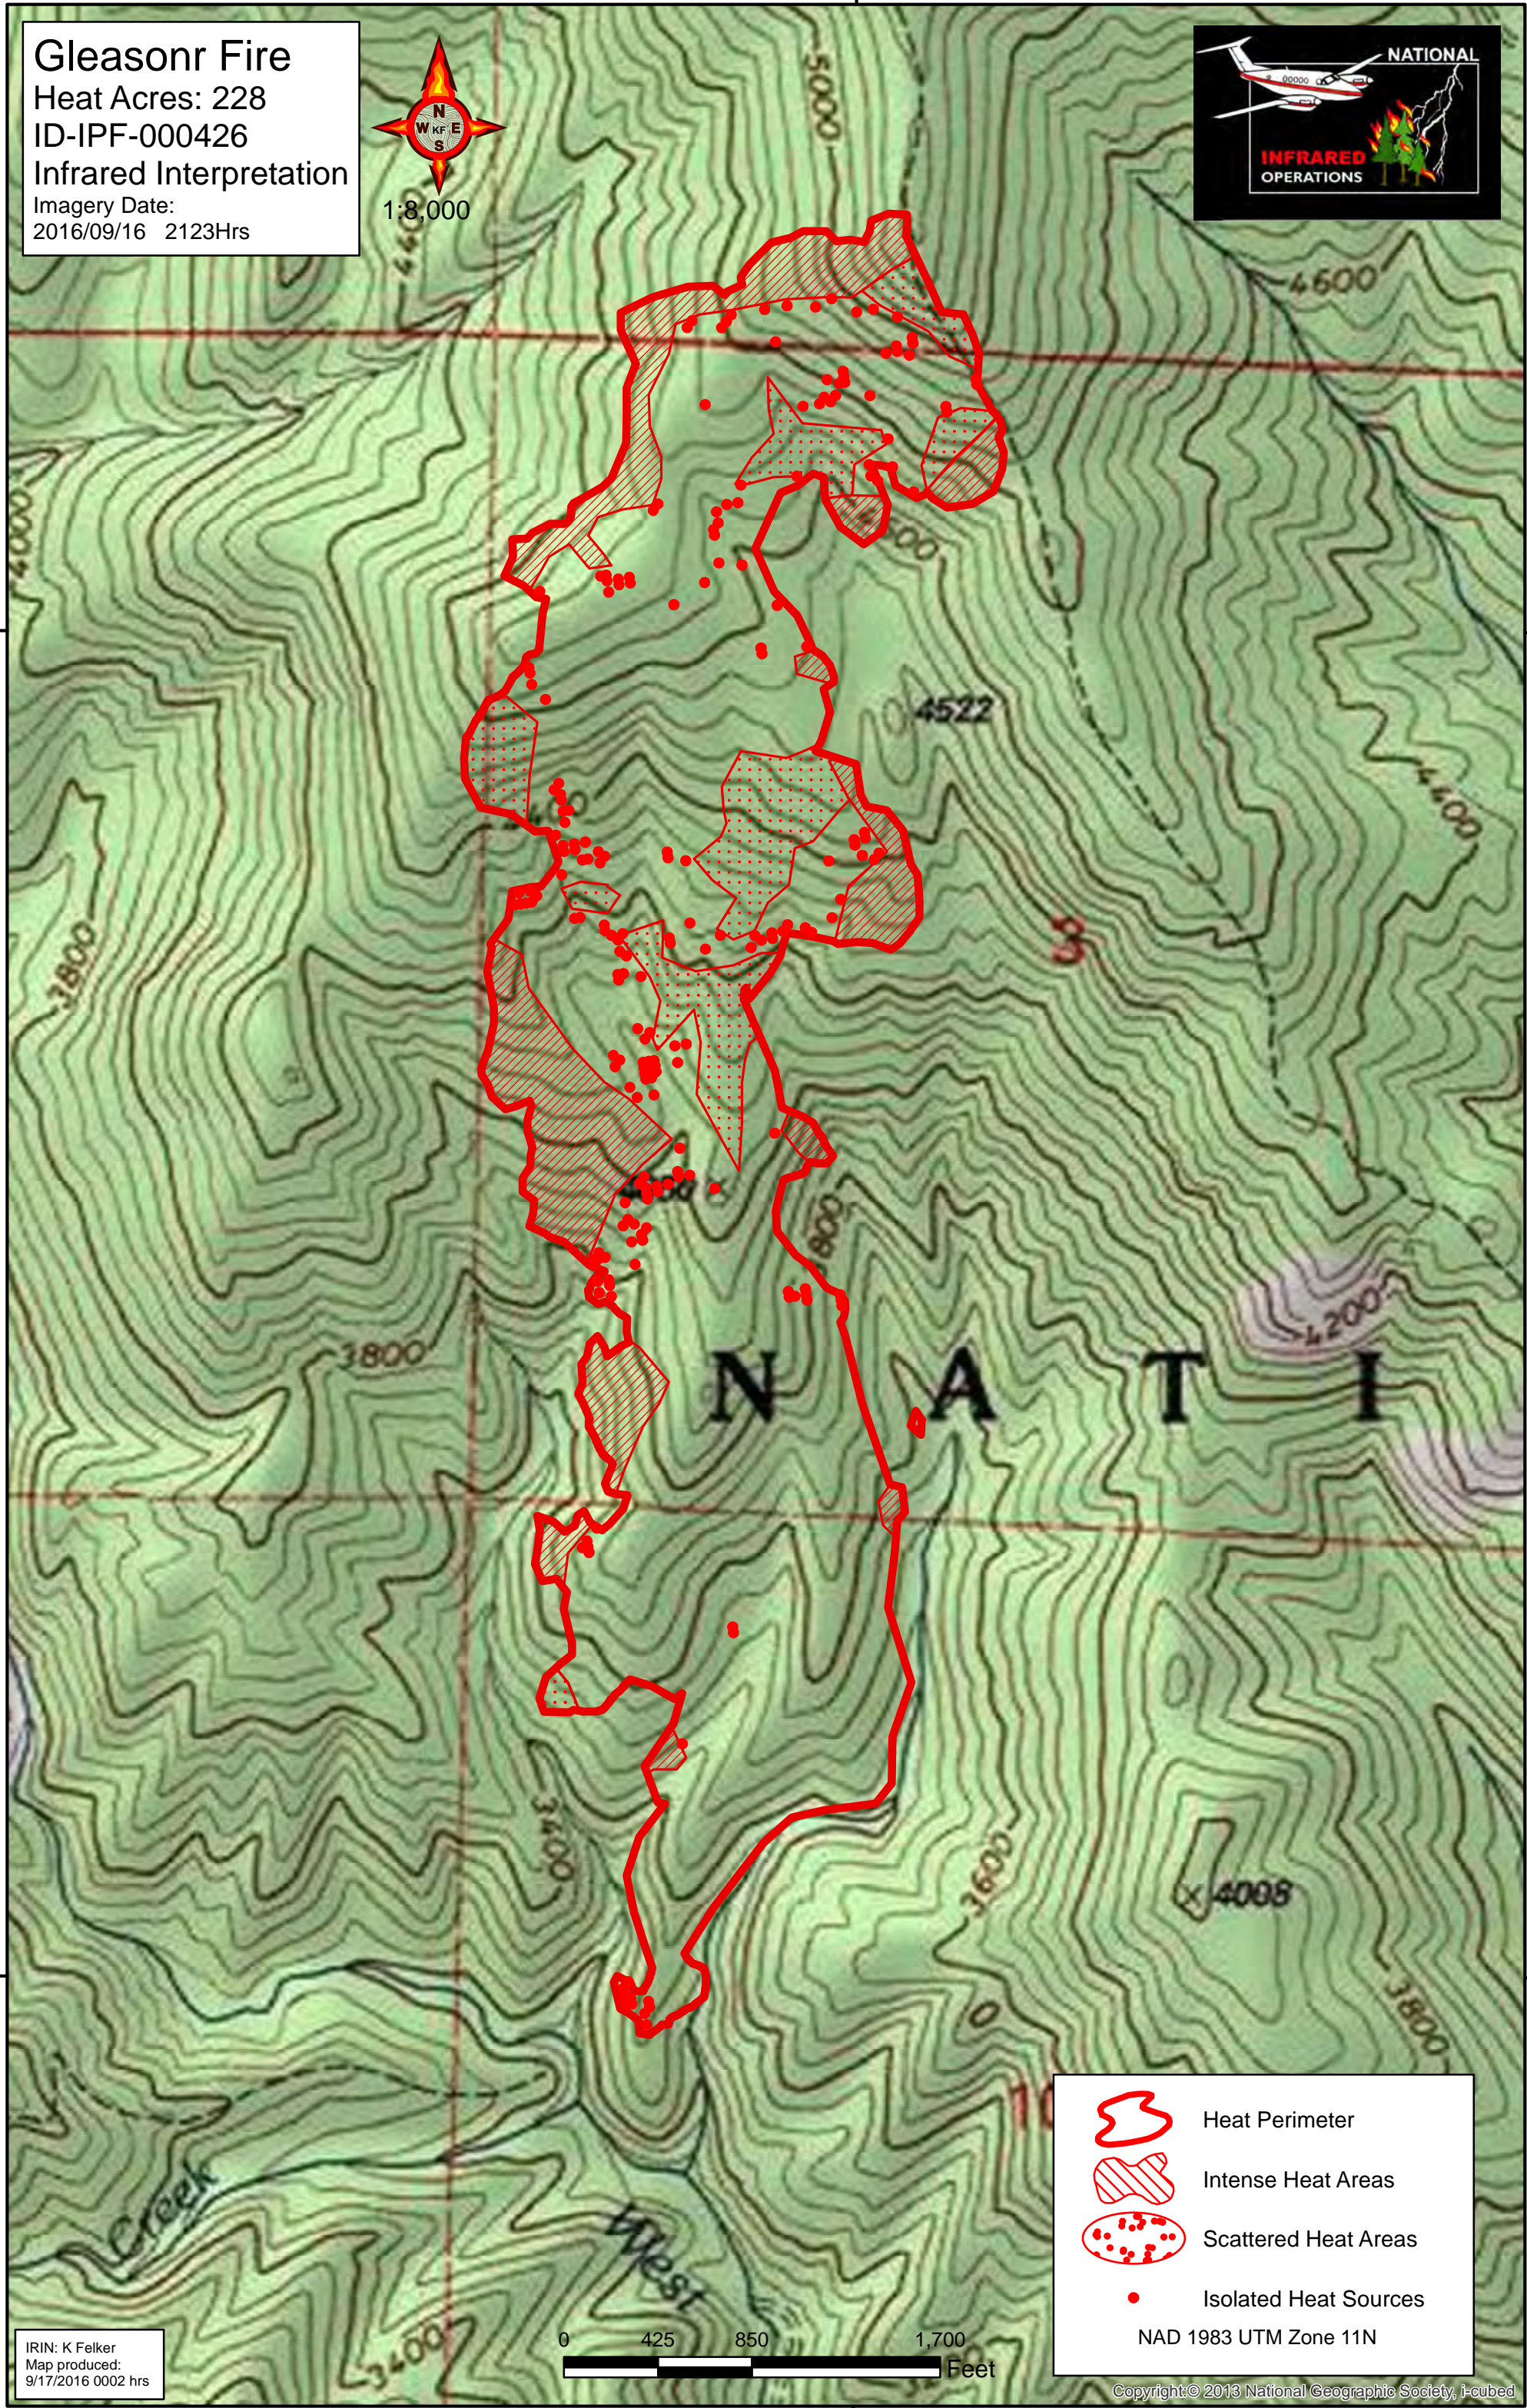

**Gleasonr Fire**  
 Heat Acres: 228  
 ID-IPF-000426  
 Infrared Interpretation  
 Imagery Date:  
 2016/09/16 2123Hrs

48°34'N

48°34'N

48°33'N

48°33'N

IRIN: K Felker  
 Map produced:  
 9/17/2016 0002 hrs

-  Heat Perimeter
-  Intense Heat Areas
-  Scattered Heat Areas
-  Isolated Heat Sources

NAD 1983 UTM Zone 11N