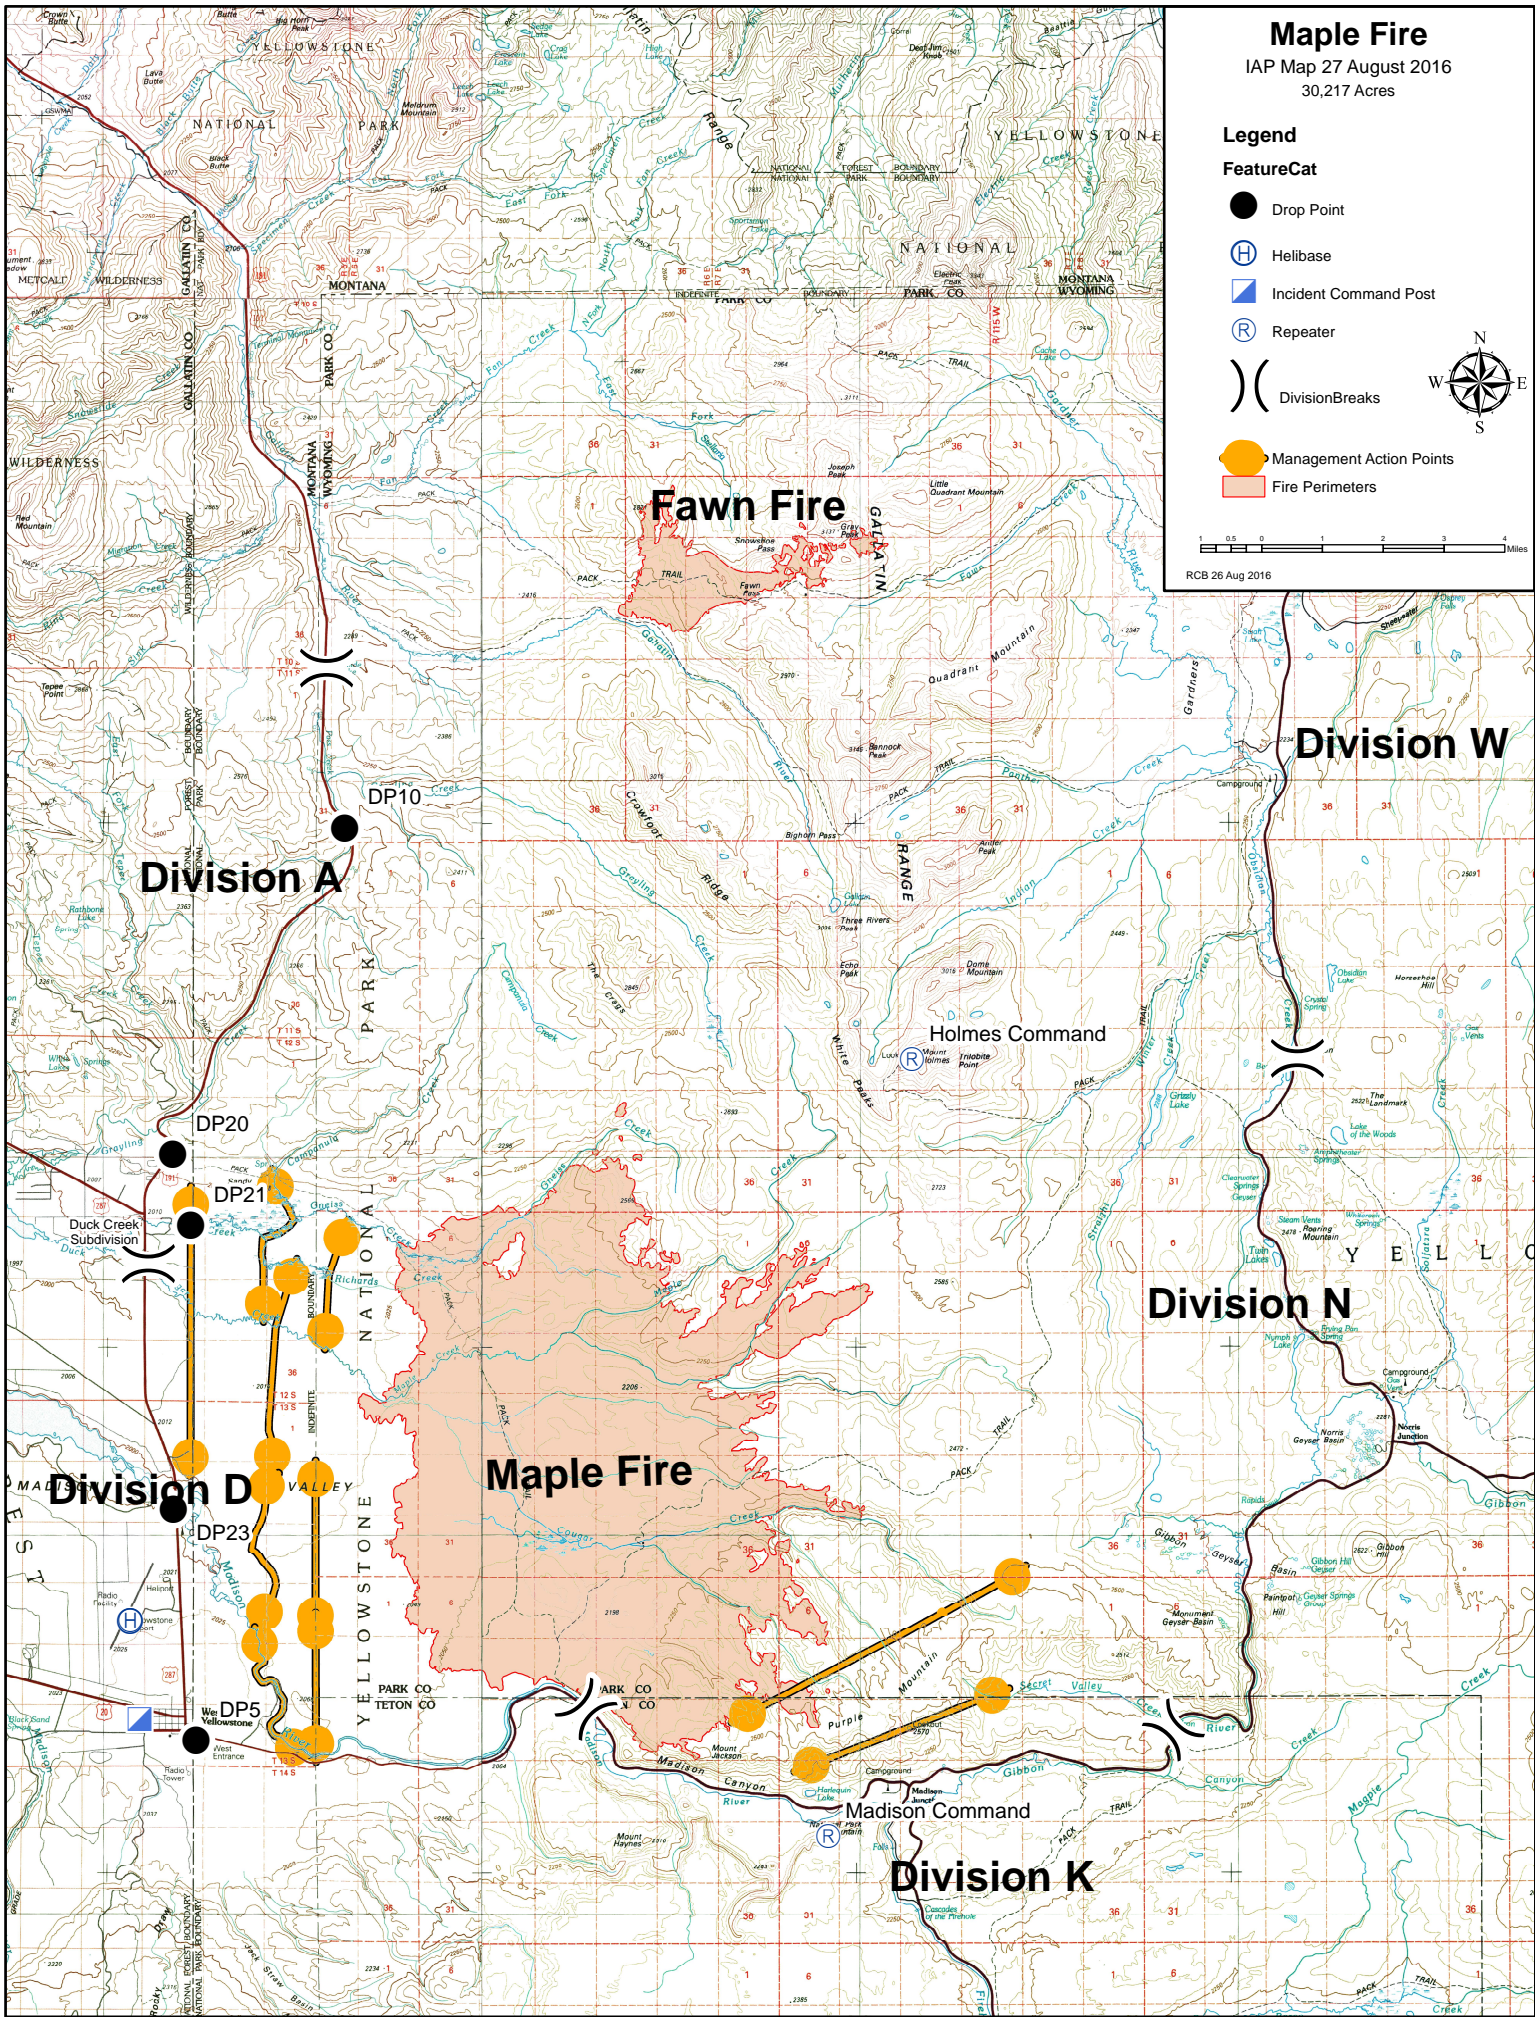

Maple Fire

IAP Map 27 August 2016
30,217 Acres

Legend

FeatureCat

- Drop Point
- Ⓜ Helibase
- ▣ Incident Command Post
- Ⓡ Repeater
-)) DivisionBreaks
- Management Action Points
- ▭ Fire Perimeters

0 0.5 1 2 3 4 Miles
RCB 26 Aug 2016

Fawn Fire

Maple Fire

Division A

Division W

Division N

Division D

Division K

DP10

DP20

DP21

DP23

DP5

Holmes Command

Madison Command

Duck Creek Subdivision

West Entrance

Yellowstone

Radio Tower

Helibase

Repeater

DivisionBreaks

Management Action Points

Fire Perimeters