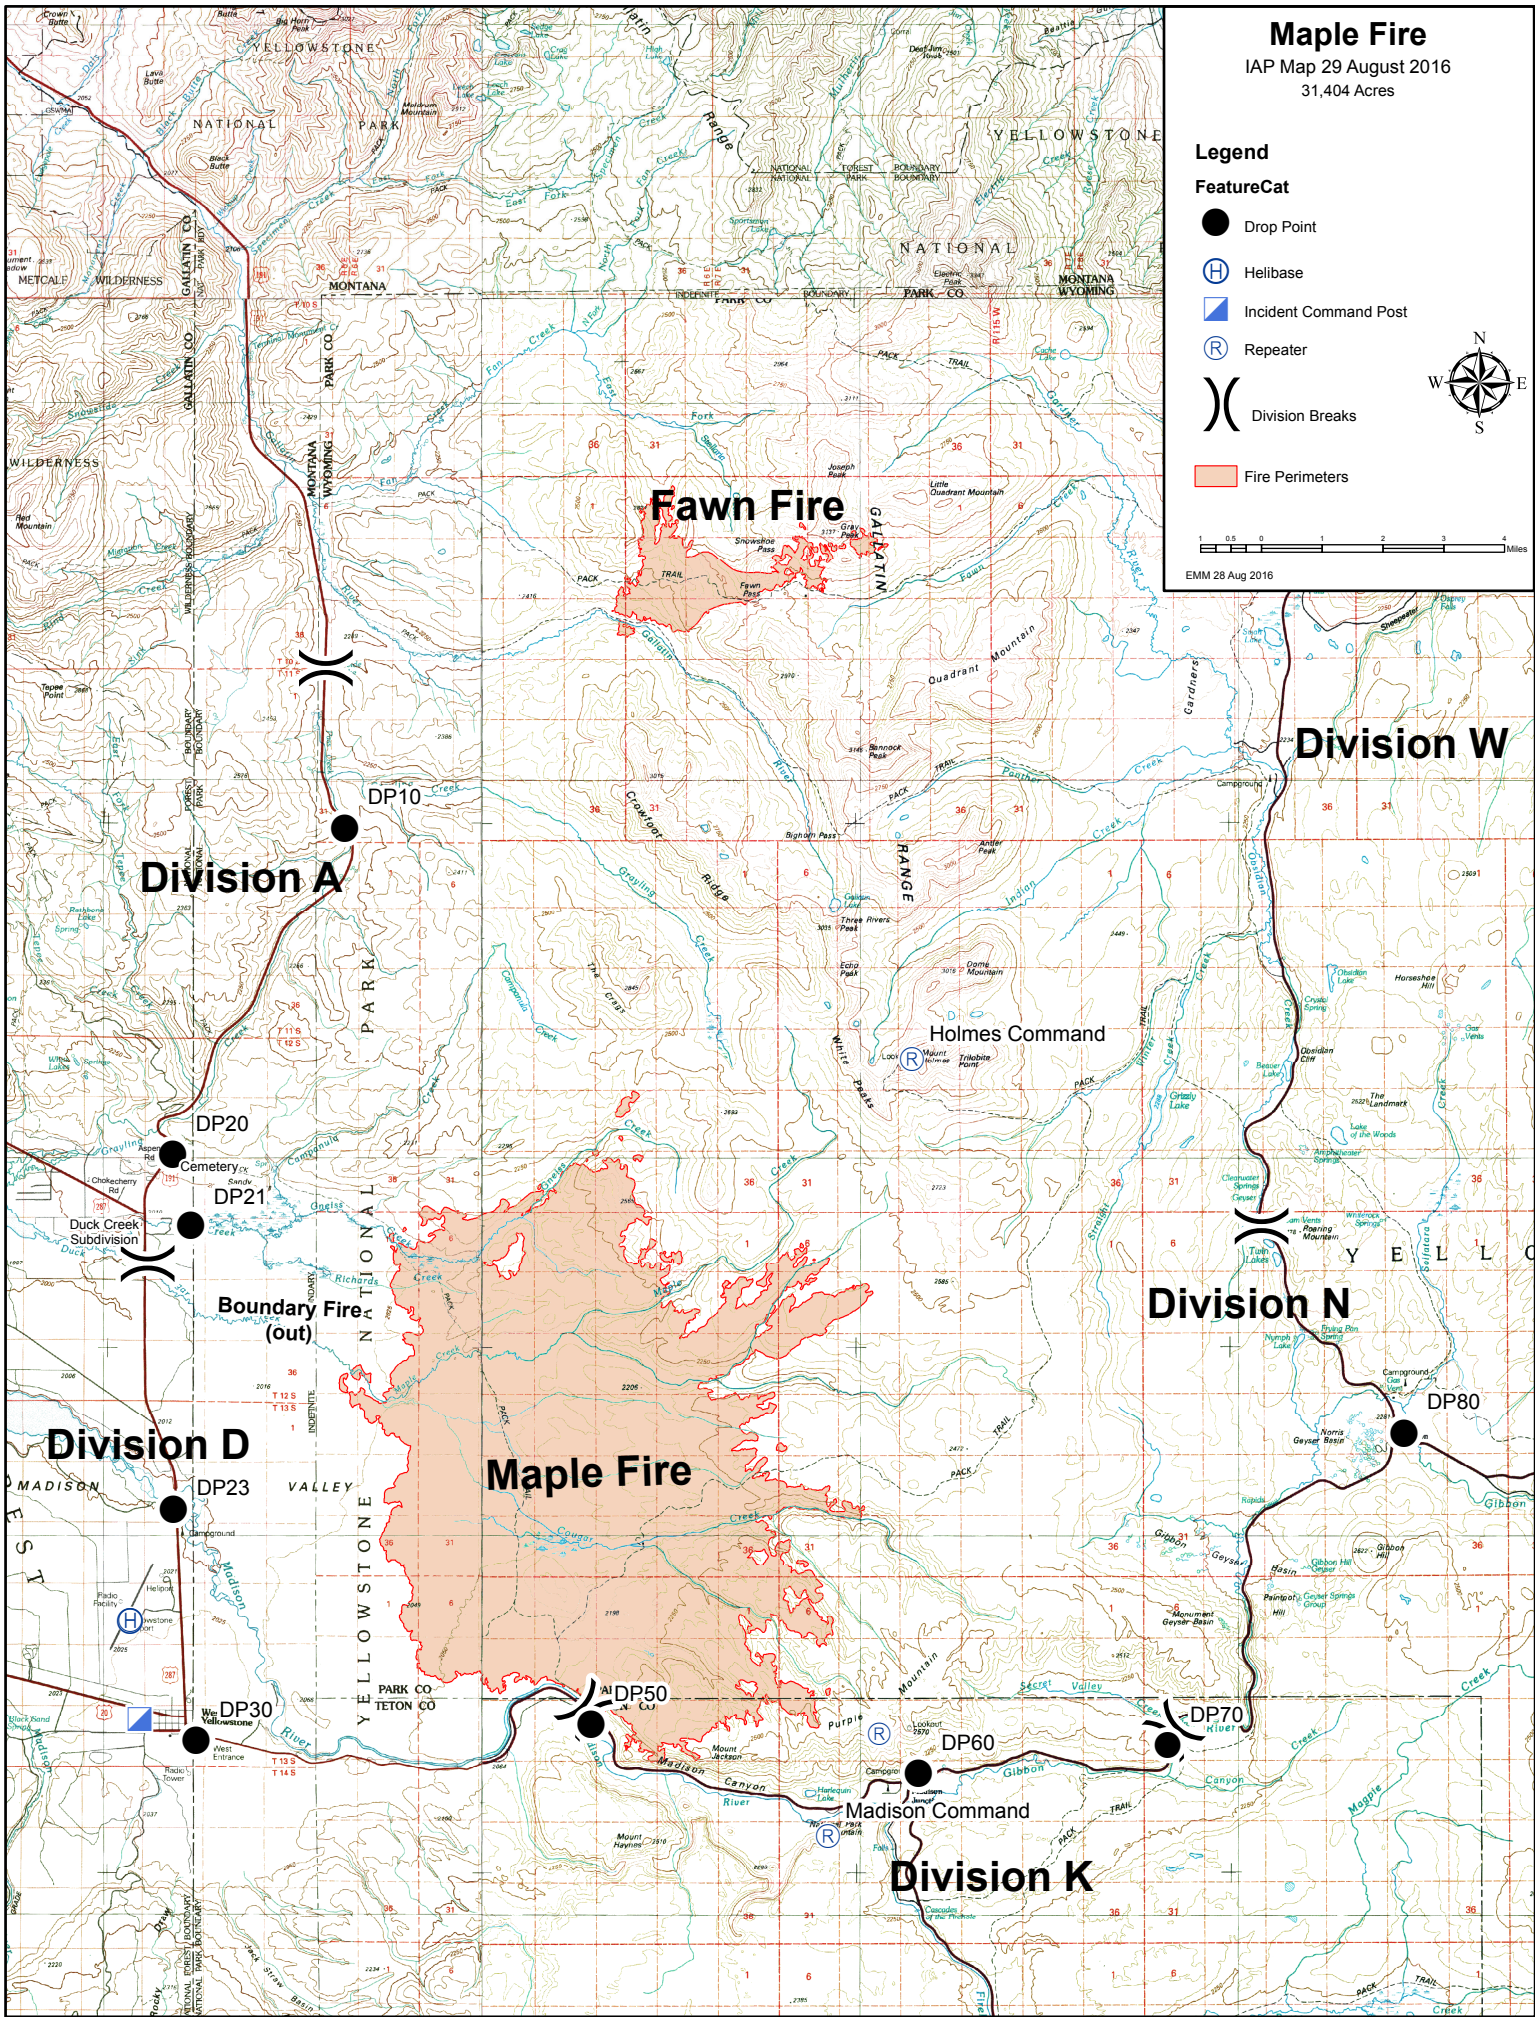

Maple Fire

IAP Map 29 August 2016

31,404 Acres

Legend

FeatureCat

- Drop Point
- ⊕ Helibase
- ▣ Incident Command Post
- Ⓡ Repeater
- ⎓ Division Breaks
- ▭ Fire Perimeters

0 0.5 1 2 3 4 Miles
EMM 28 Aug 2016

Division A

DP10

DP20

DP21

Duck Creek Subdivision

Boundary Fire (out)

Division D

DP23

DP30