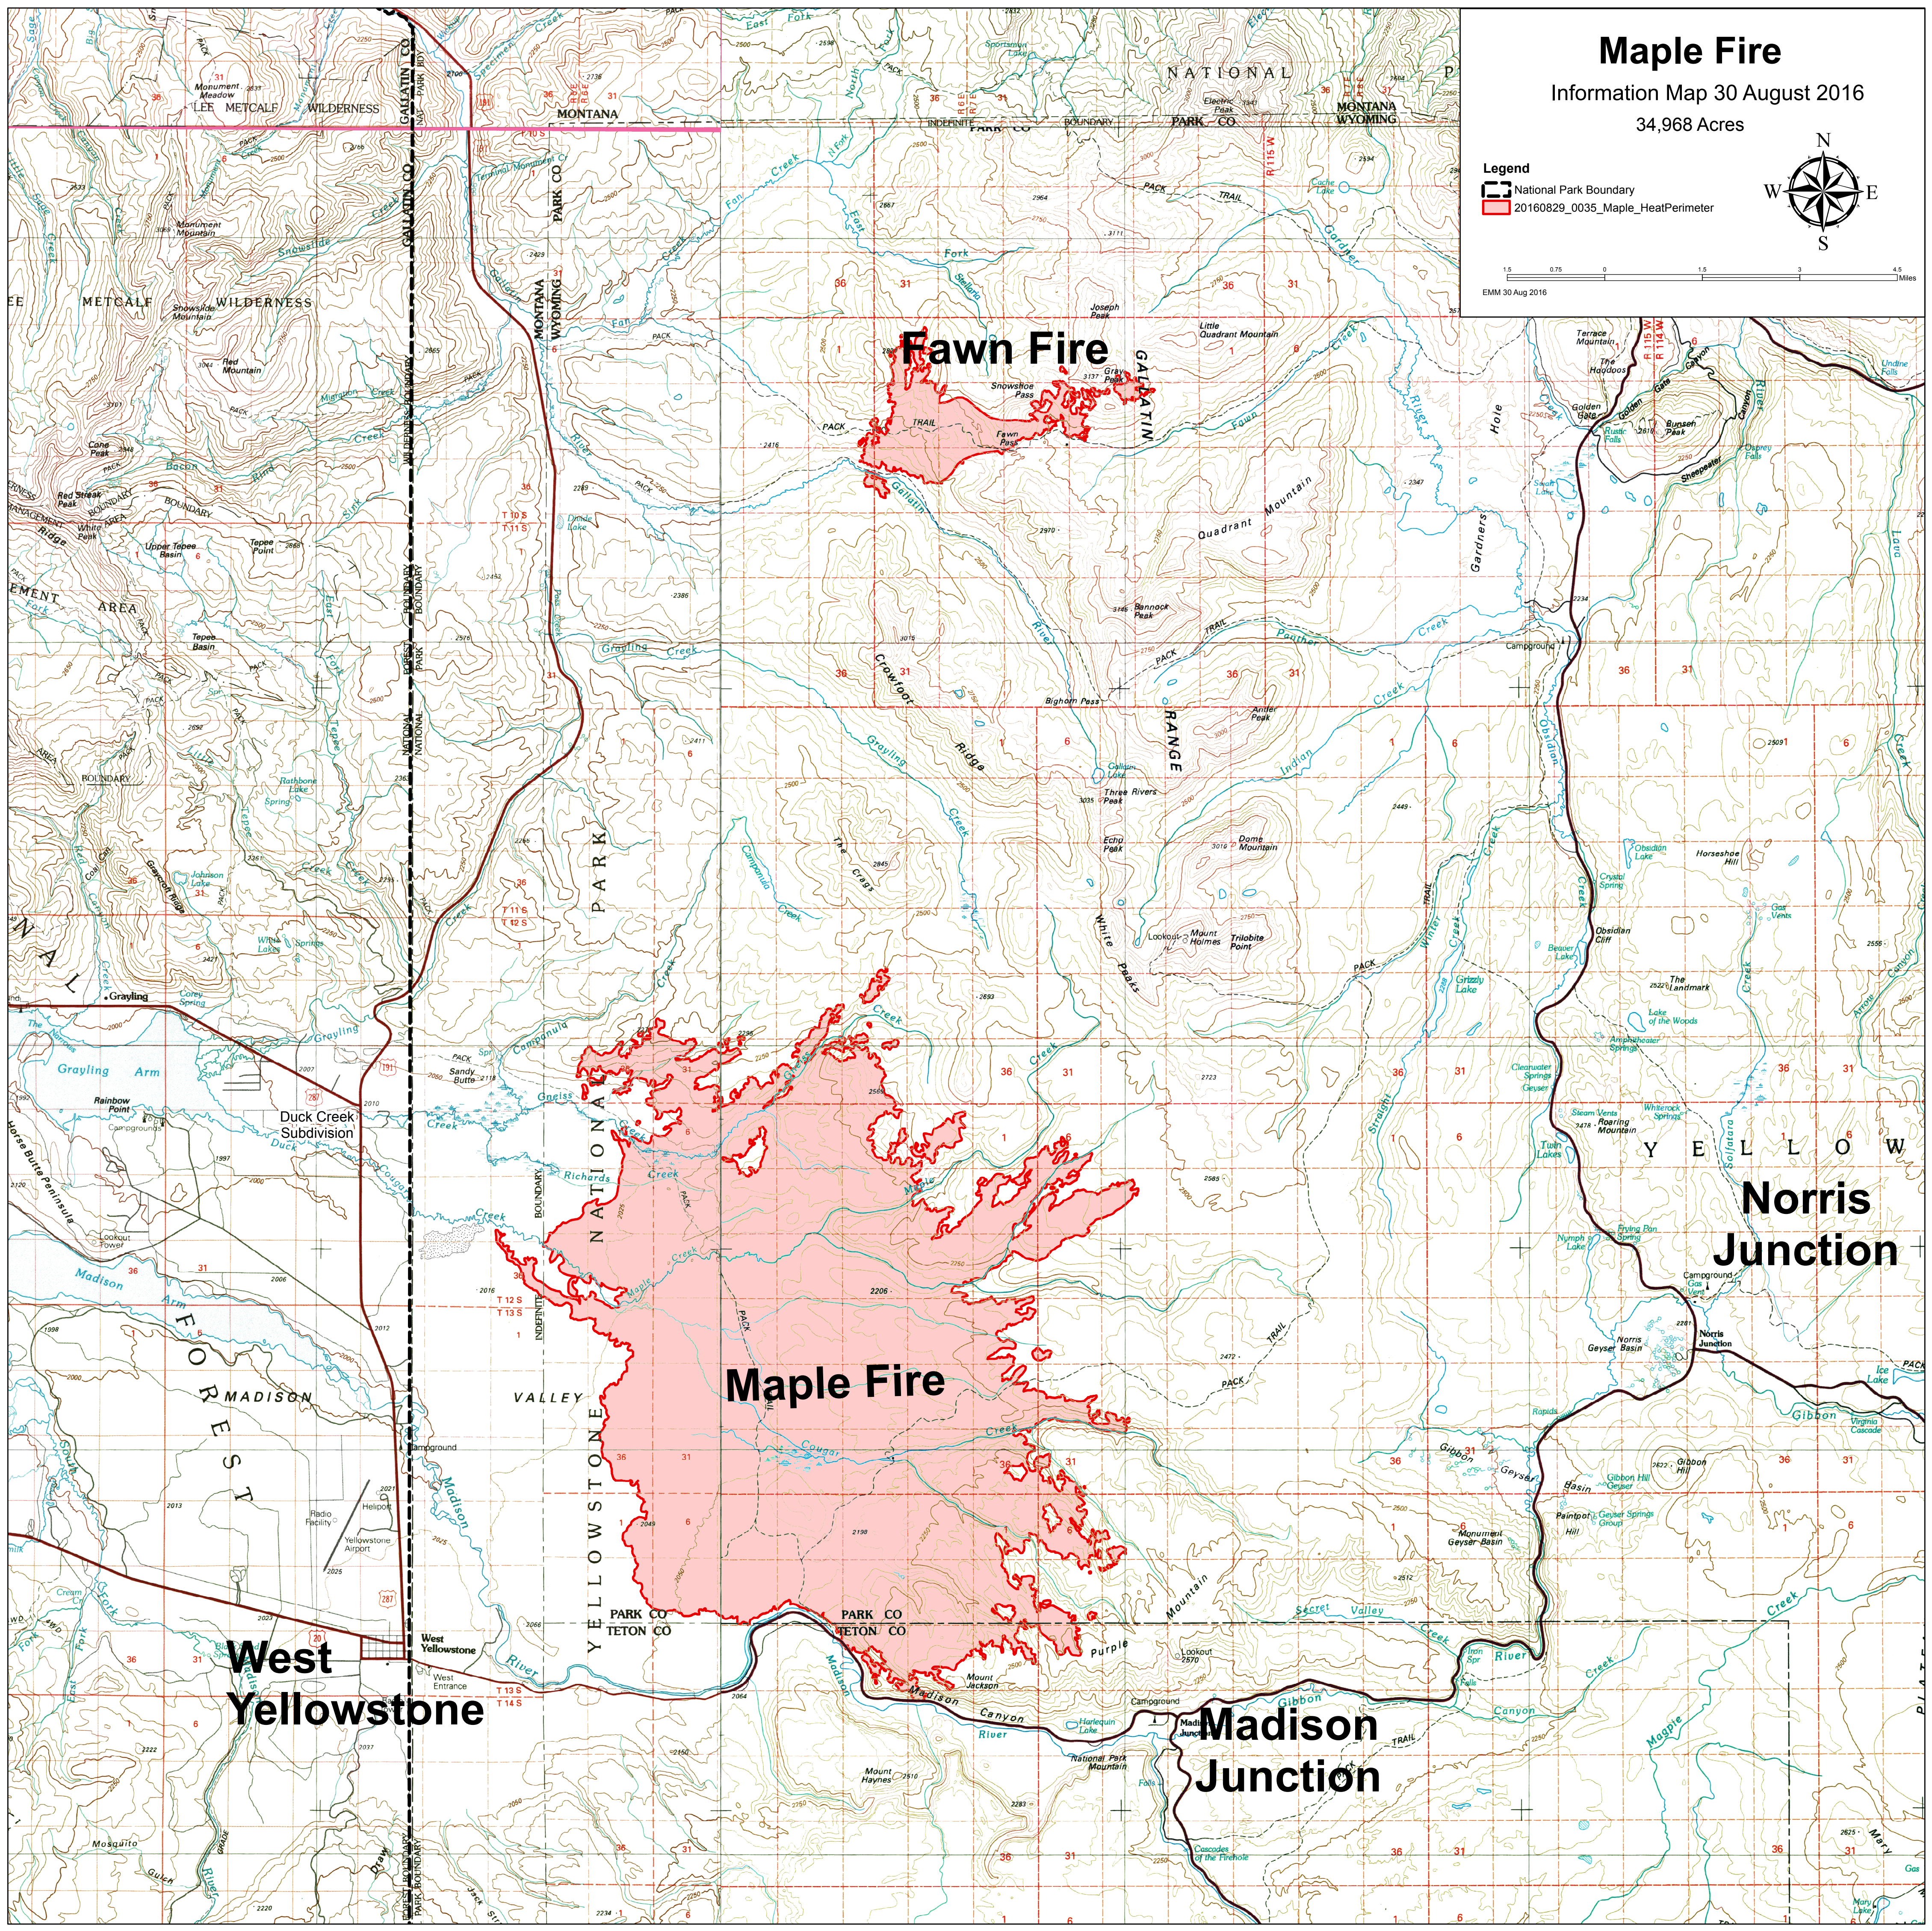

Maple Fire

Information Map 30 August 2016

34,968 Acres

Legend

-  National Park Boundary
-  20160829_0035_Maple_HeatPerimeter

EMM 30 Aug 2016

Fawn Fire

Maple Fire

Norris Junction

West Yellowstone

Madison Junction