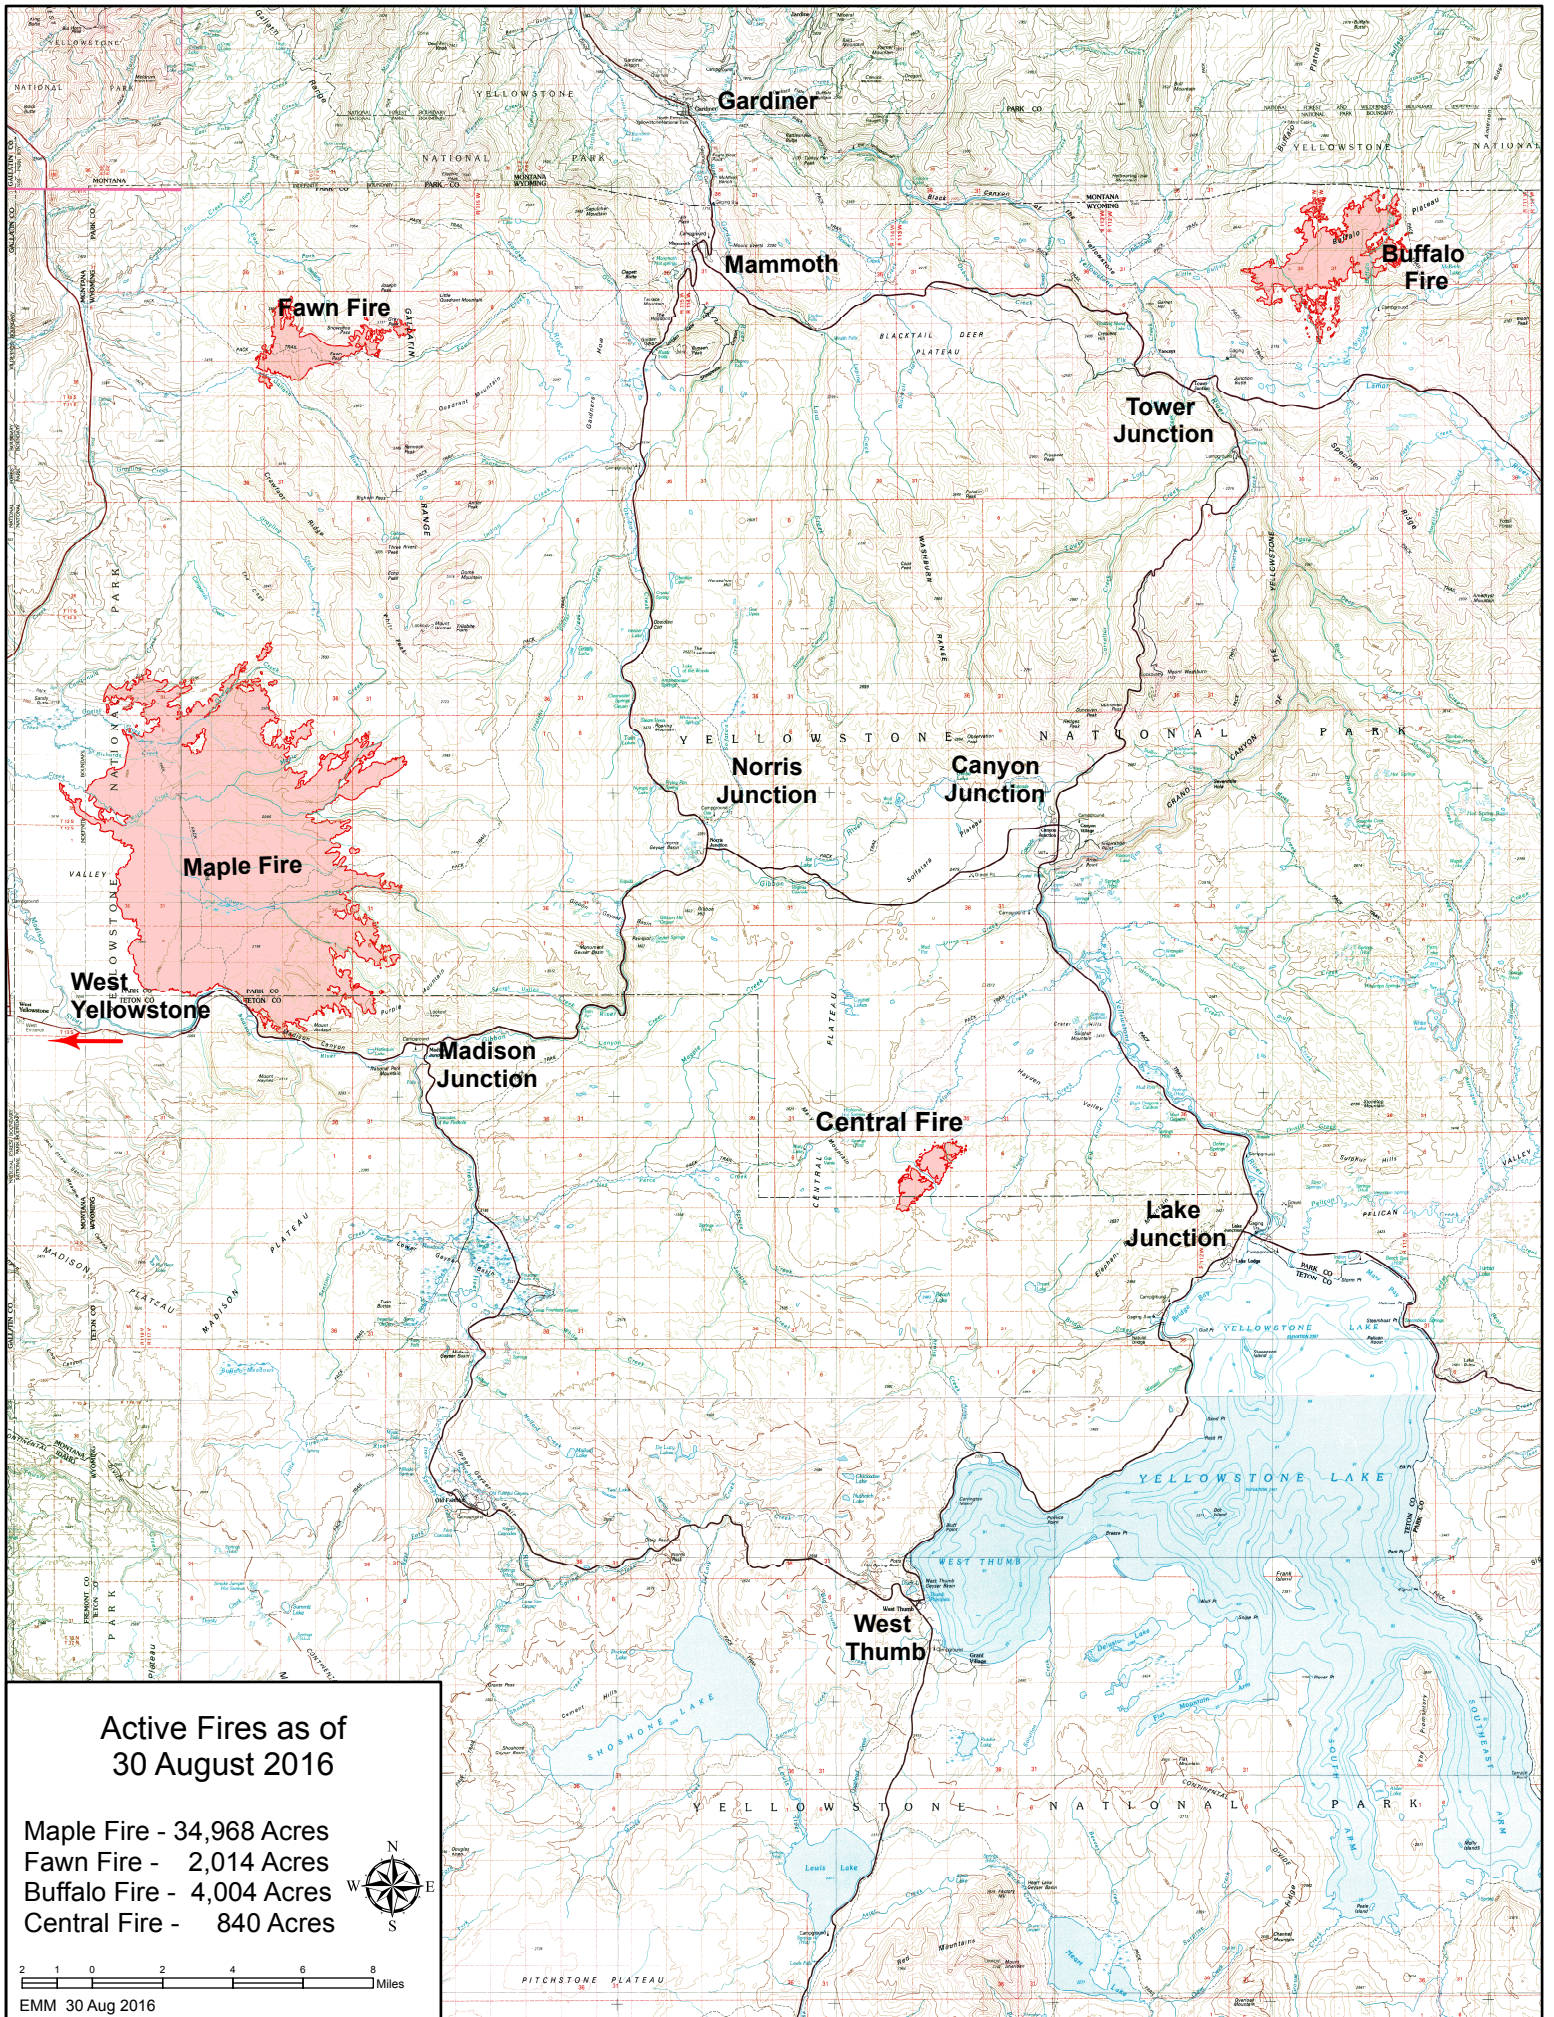

**Fawn Fire**

**Maple Fire**

**Mammoth**

**Norris Junction**

**Madison Junction**

**West Yellowstone**

**Maple Fire Closures**

**Legend**

-  Closed Campgrounds
-  Closed Trails
-  Area Closure
-  Fire Perimeters

**Active Fires as of  
30 August 2016**

- Maple Fire - 34,968 Acres
- Fawn Fire - 2,014 Acres
- Buffalo Fire - 4,004 Acres
- Central Fire - 840 Acres