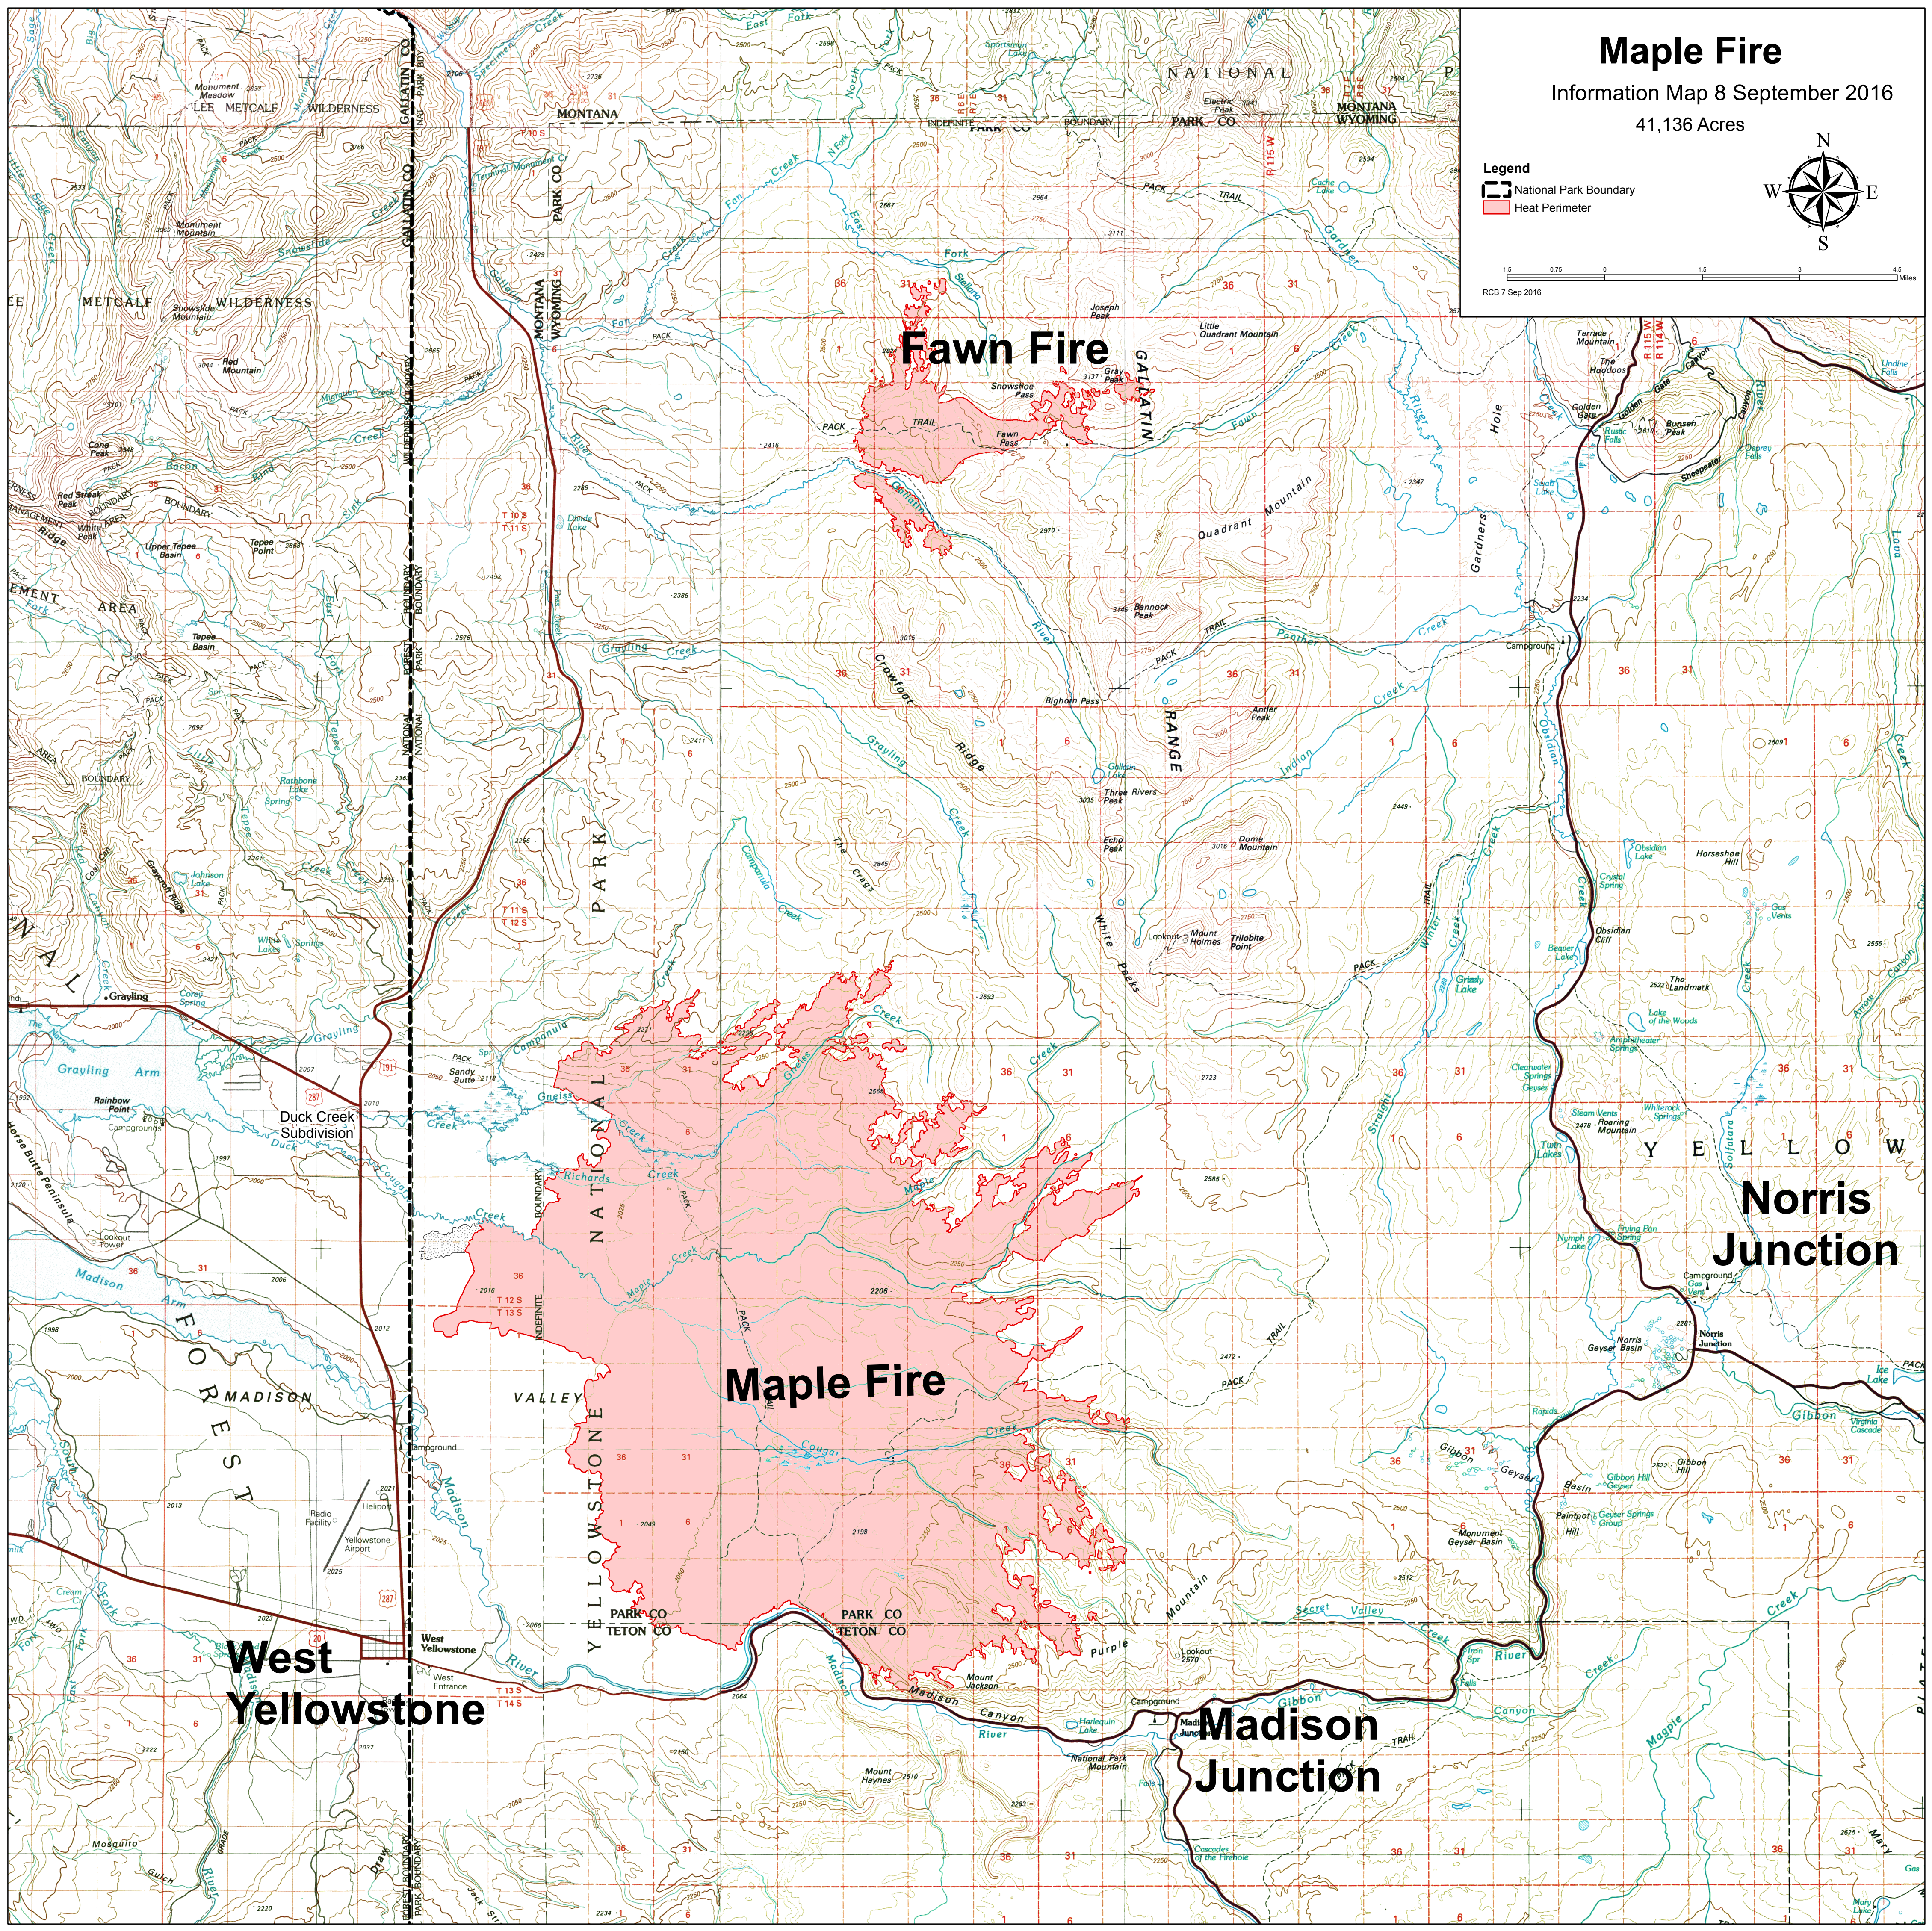

Maple Fire

Information Map 8 September 2016

41,136 Acres

Legend

-  National Park Boundary
-  Heat Perimeter

RCB 7 Sep 2016

Fawn Fire

Maple Fire

Norris Junction

Madison Junction

West Yellowstone