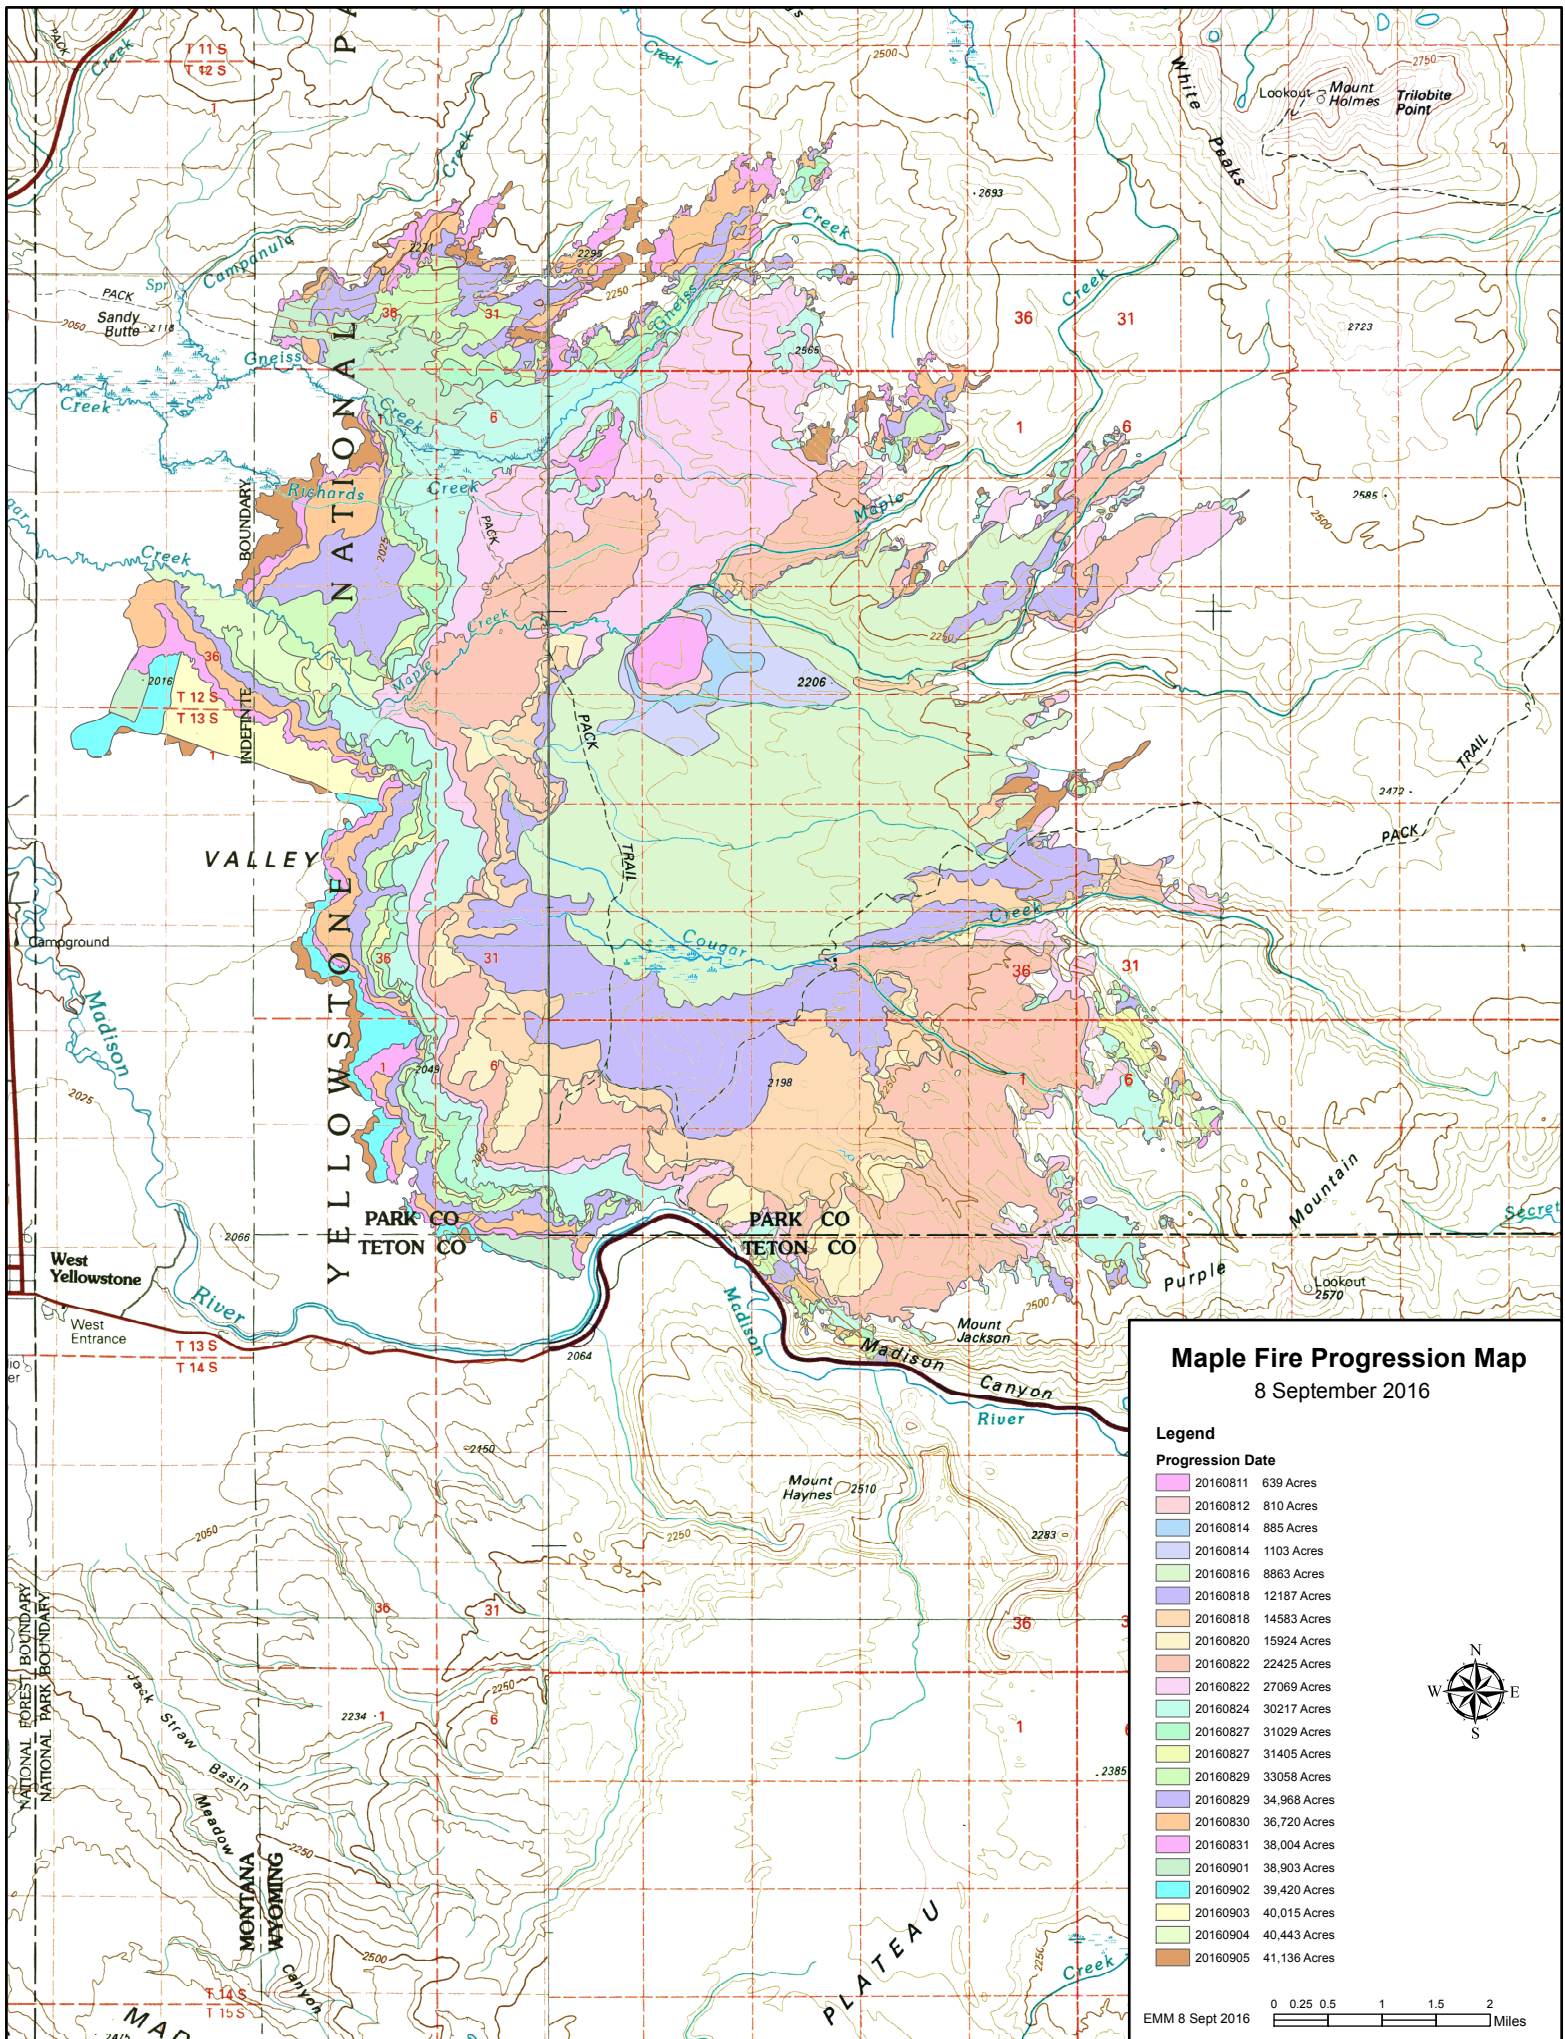

Maple Fire

West Yellowstone

Madison Junction

Maple Fire

41,136 Acres
8 Sep 2016

Legend

Fire Perimeter

Maple Fire Progression Map 8 September 2016

Legend

Progression Date

- 20160811 639 Acres
- 20160812 810 Acres
- 20160814 885 Acres
- 20160814 1103 Acres
- 20160816 8863 Acres
- 20160818 12187 Acres
- 20160818 14583 Acres
- 20160820 15924 Acres
- 20160822 22425 Acres
- 20160822 27069 Acres
- 20160824 30217 Acres
- 20160827 31029 Acres
- 20160827 31405 Acres
- 20160829 33058 Acres
- 20160829 34,968 Acres
- 20160830 36,720 Acres
- 20160831 38,004 Acres
- 20160901 38,903 Acres
- 20160902 39,420 Acres
- 20160903 40,015 Acres
- 20160904 40,443 Acres
- 20160905 41,136 Acres