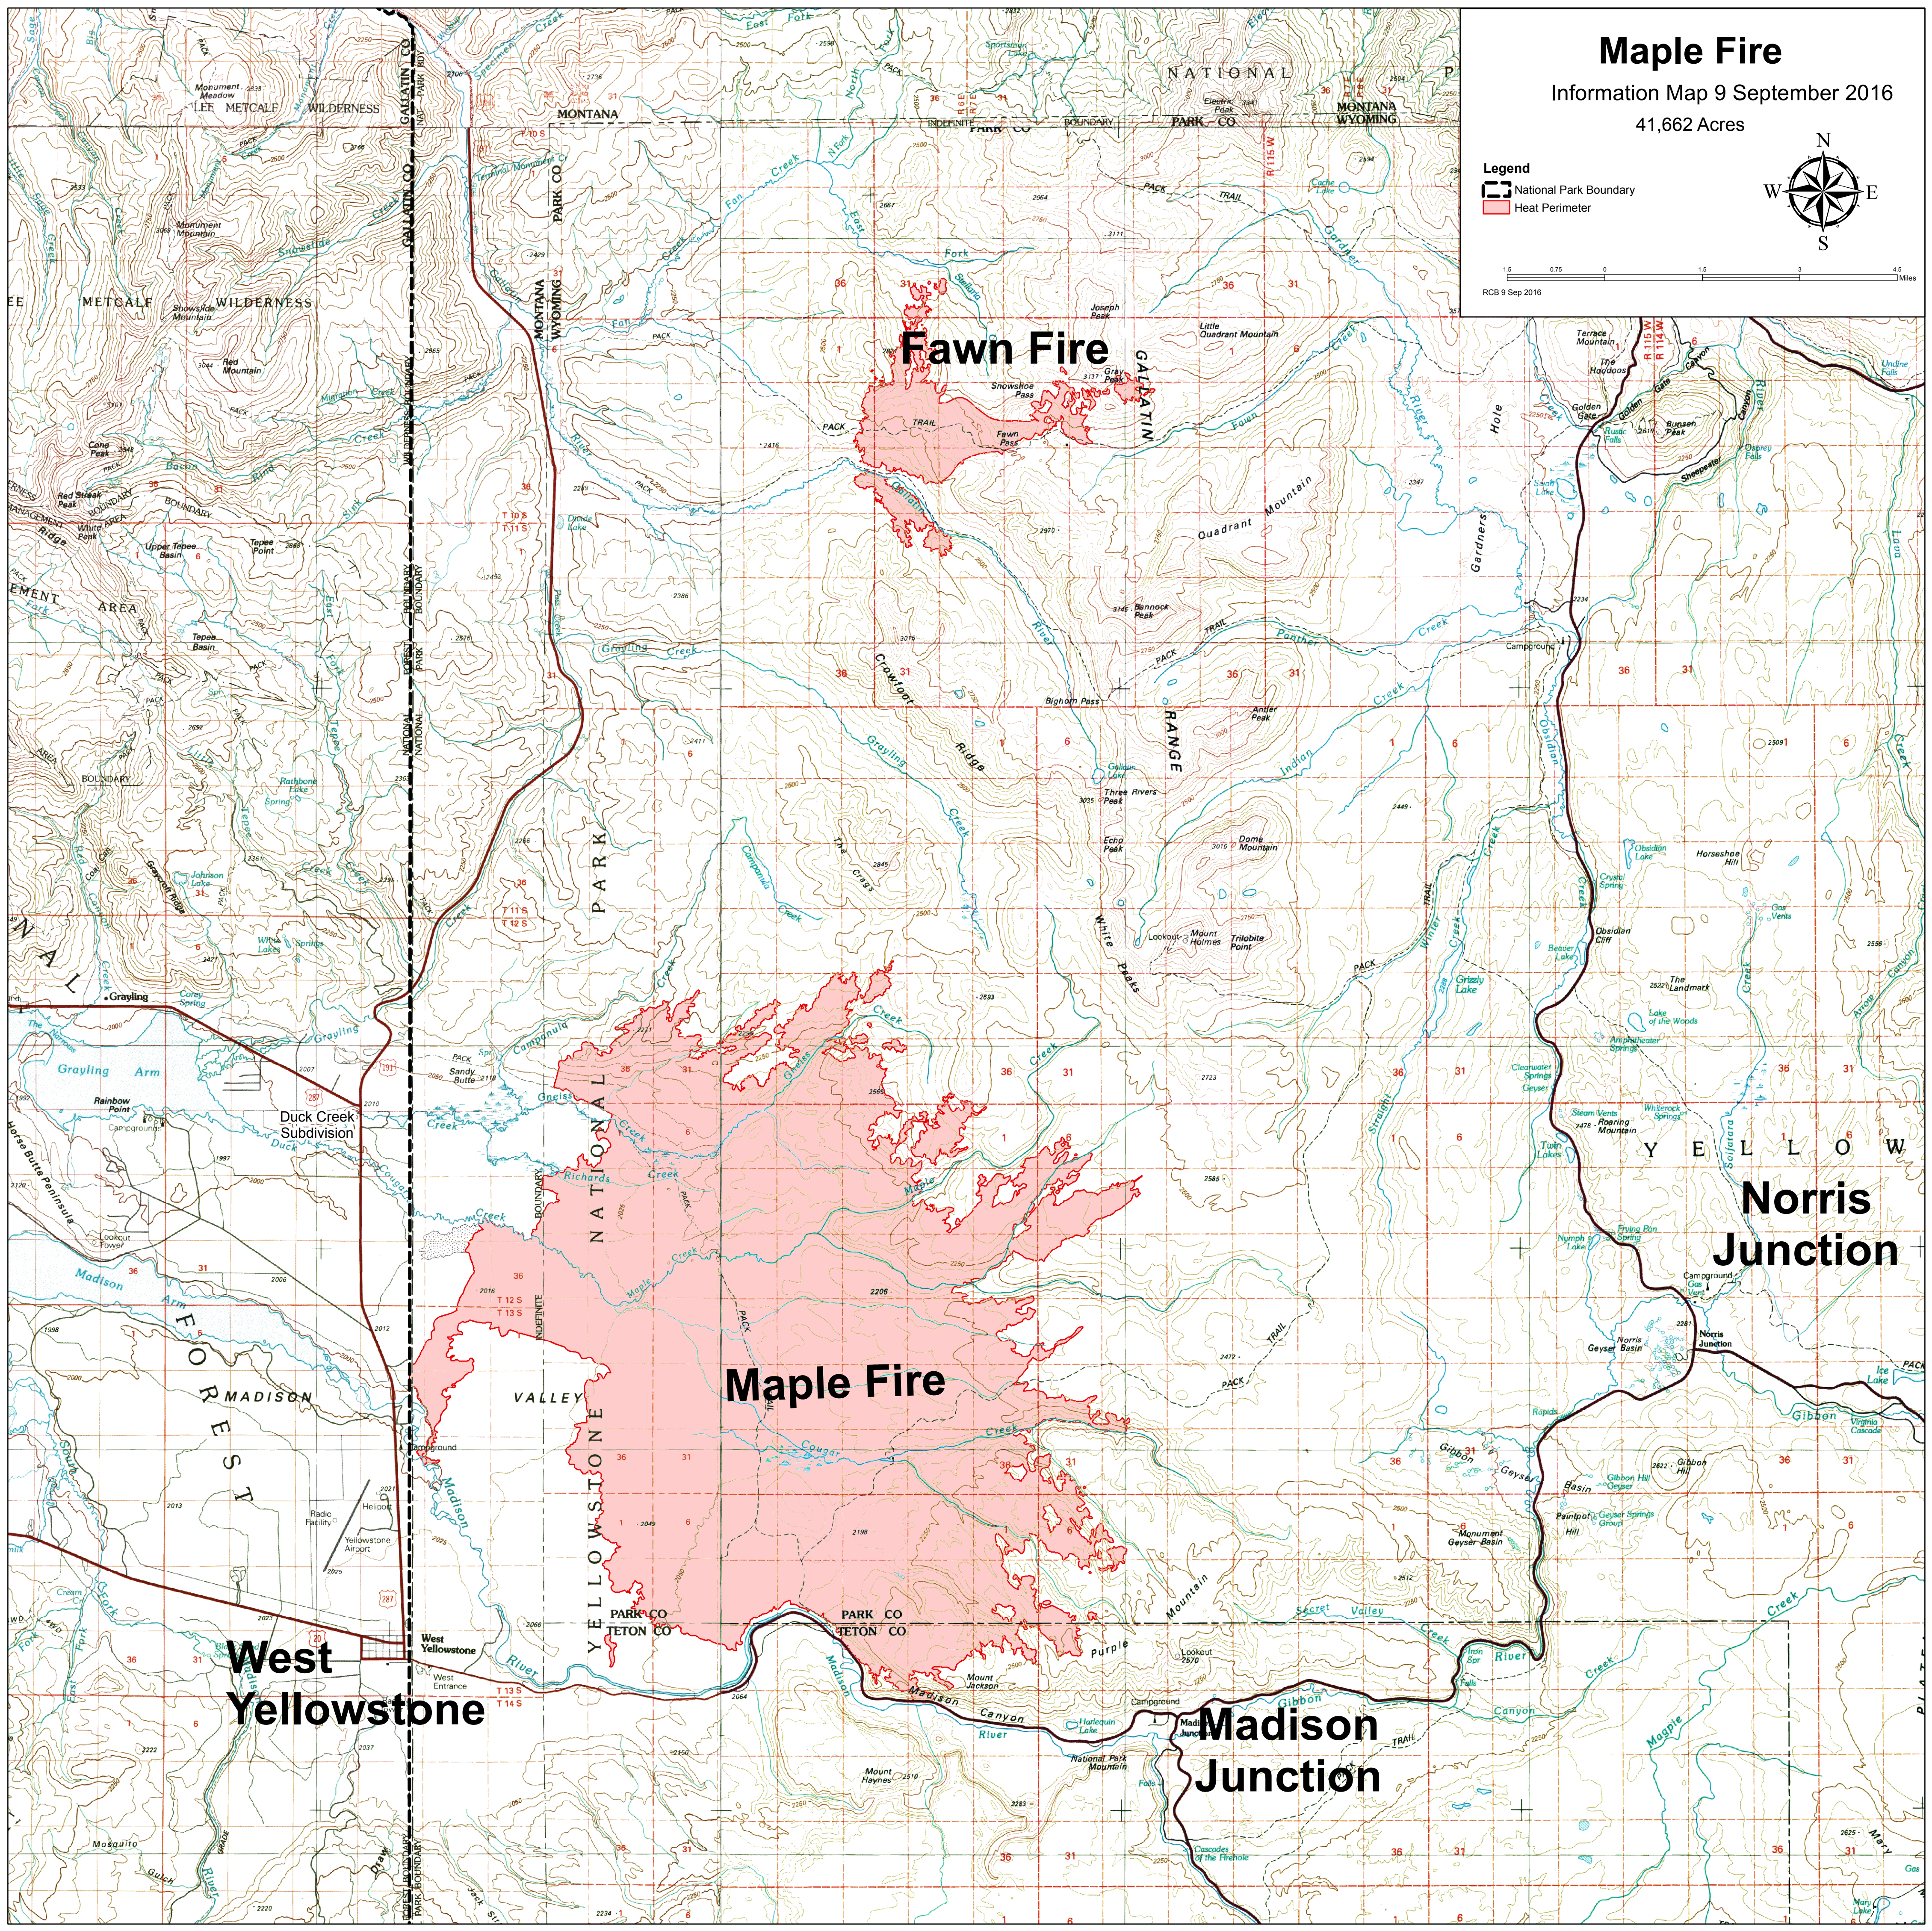

Maple Fire

Information Map 9 September 2016

41,662 Acres

Legend

-  National Park Boundary
-  Heat Perimeter

RCB 9 Sep 2016

Fawn Fire

Maple Fire

Norris Junction

West Yellowstone

Madison Junction