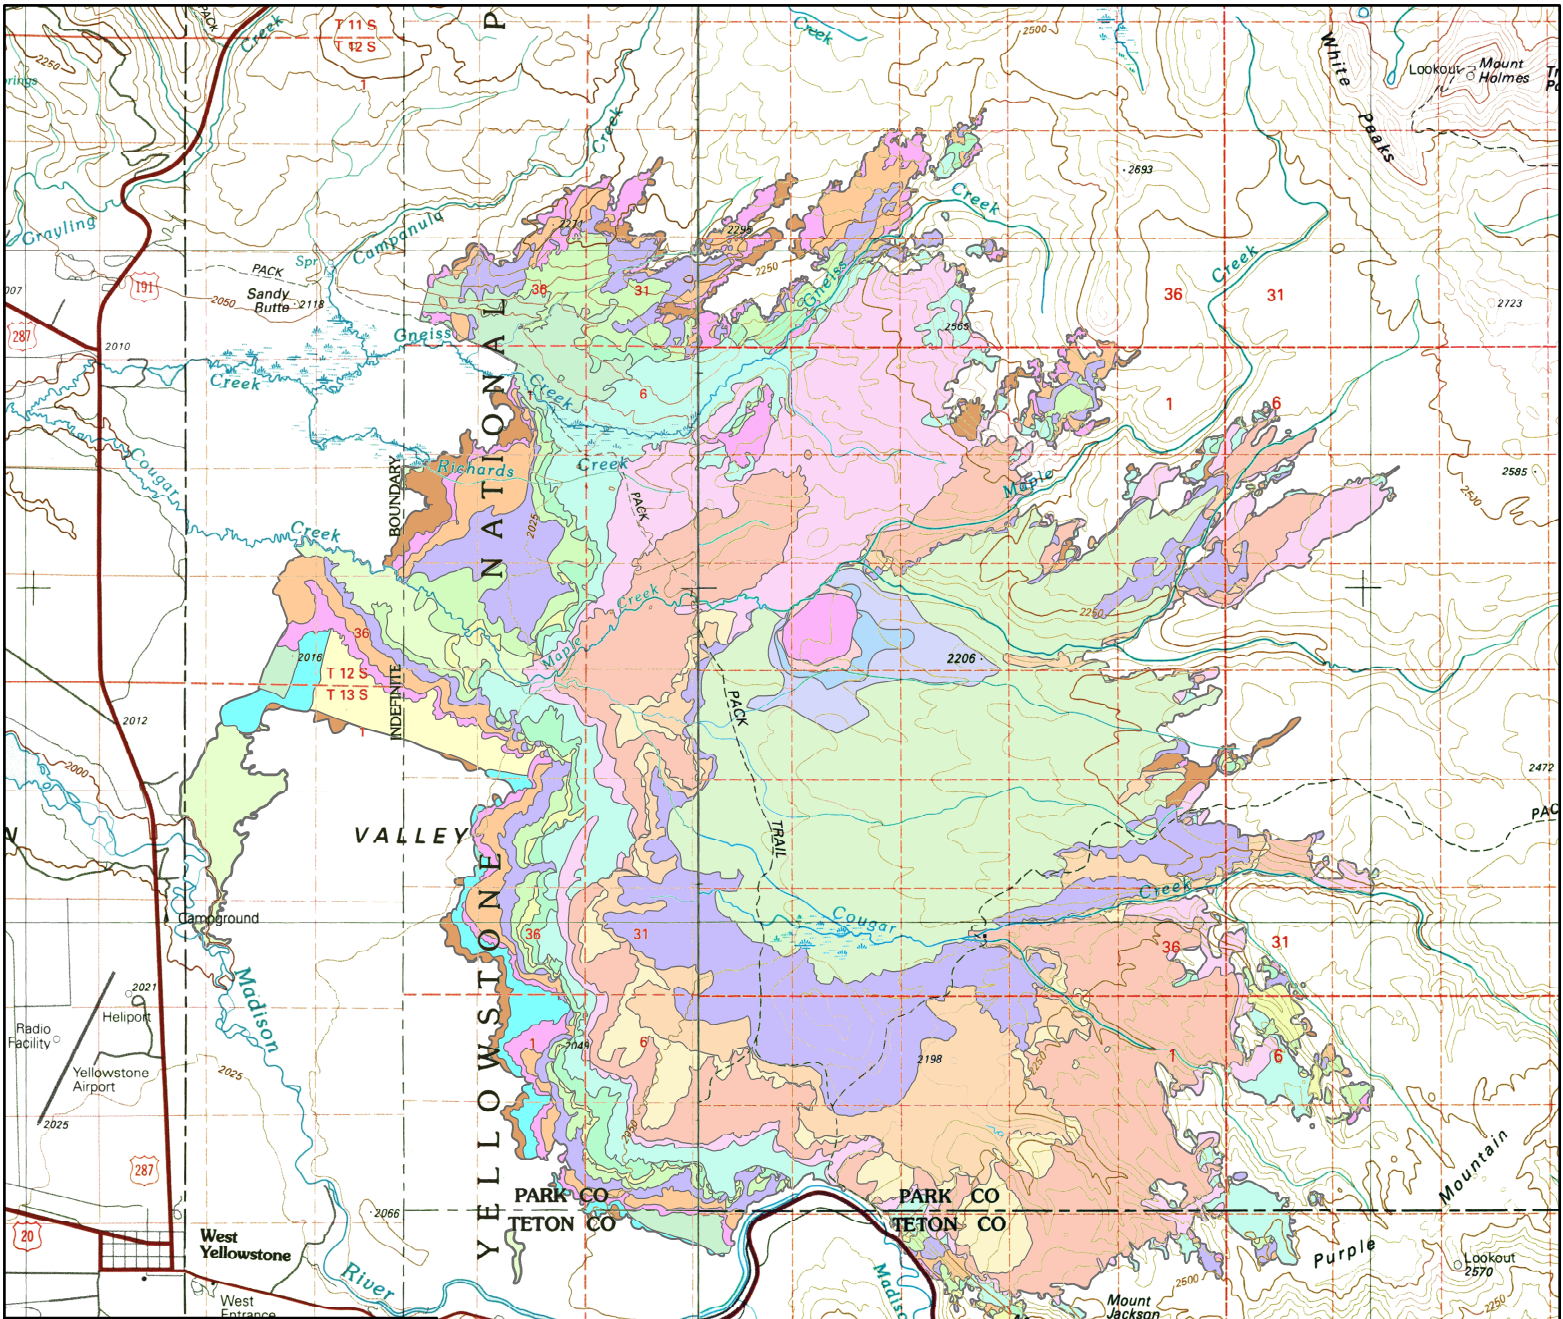

Maple Fire

West Yellowstone

Madison Junction

Maple Fire

41,662 Acres
9 Sep 2016

Legend

Fire Perimeter

Maple Fire Progression Map

9 September 2016

Legend

Progression Date

20160811	639 Acres
20160812	810 Acres
20160814	885 Acres
20160814	1103 Acres
20160816	8863 Acres
20160818	12187 Acres
20160818	14583 Acres
20160820	15924 Acres
20160822	22425 Acres
20160822	27069 Acres
20160824	30217 Acres
20160827	31029 Acres
20160827	31405 Acres
20160829	33058 Acres
20160829	34,968 Acres
20160830	36,720 Acres
20160831	38,004 Acres
20160901	38,903 Acres
20160902	39,420 Acres
20160903	40,015 Acres
20160904	40,443 Acres
20160905	41,136 Acres
20160909	41,662 Acres