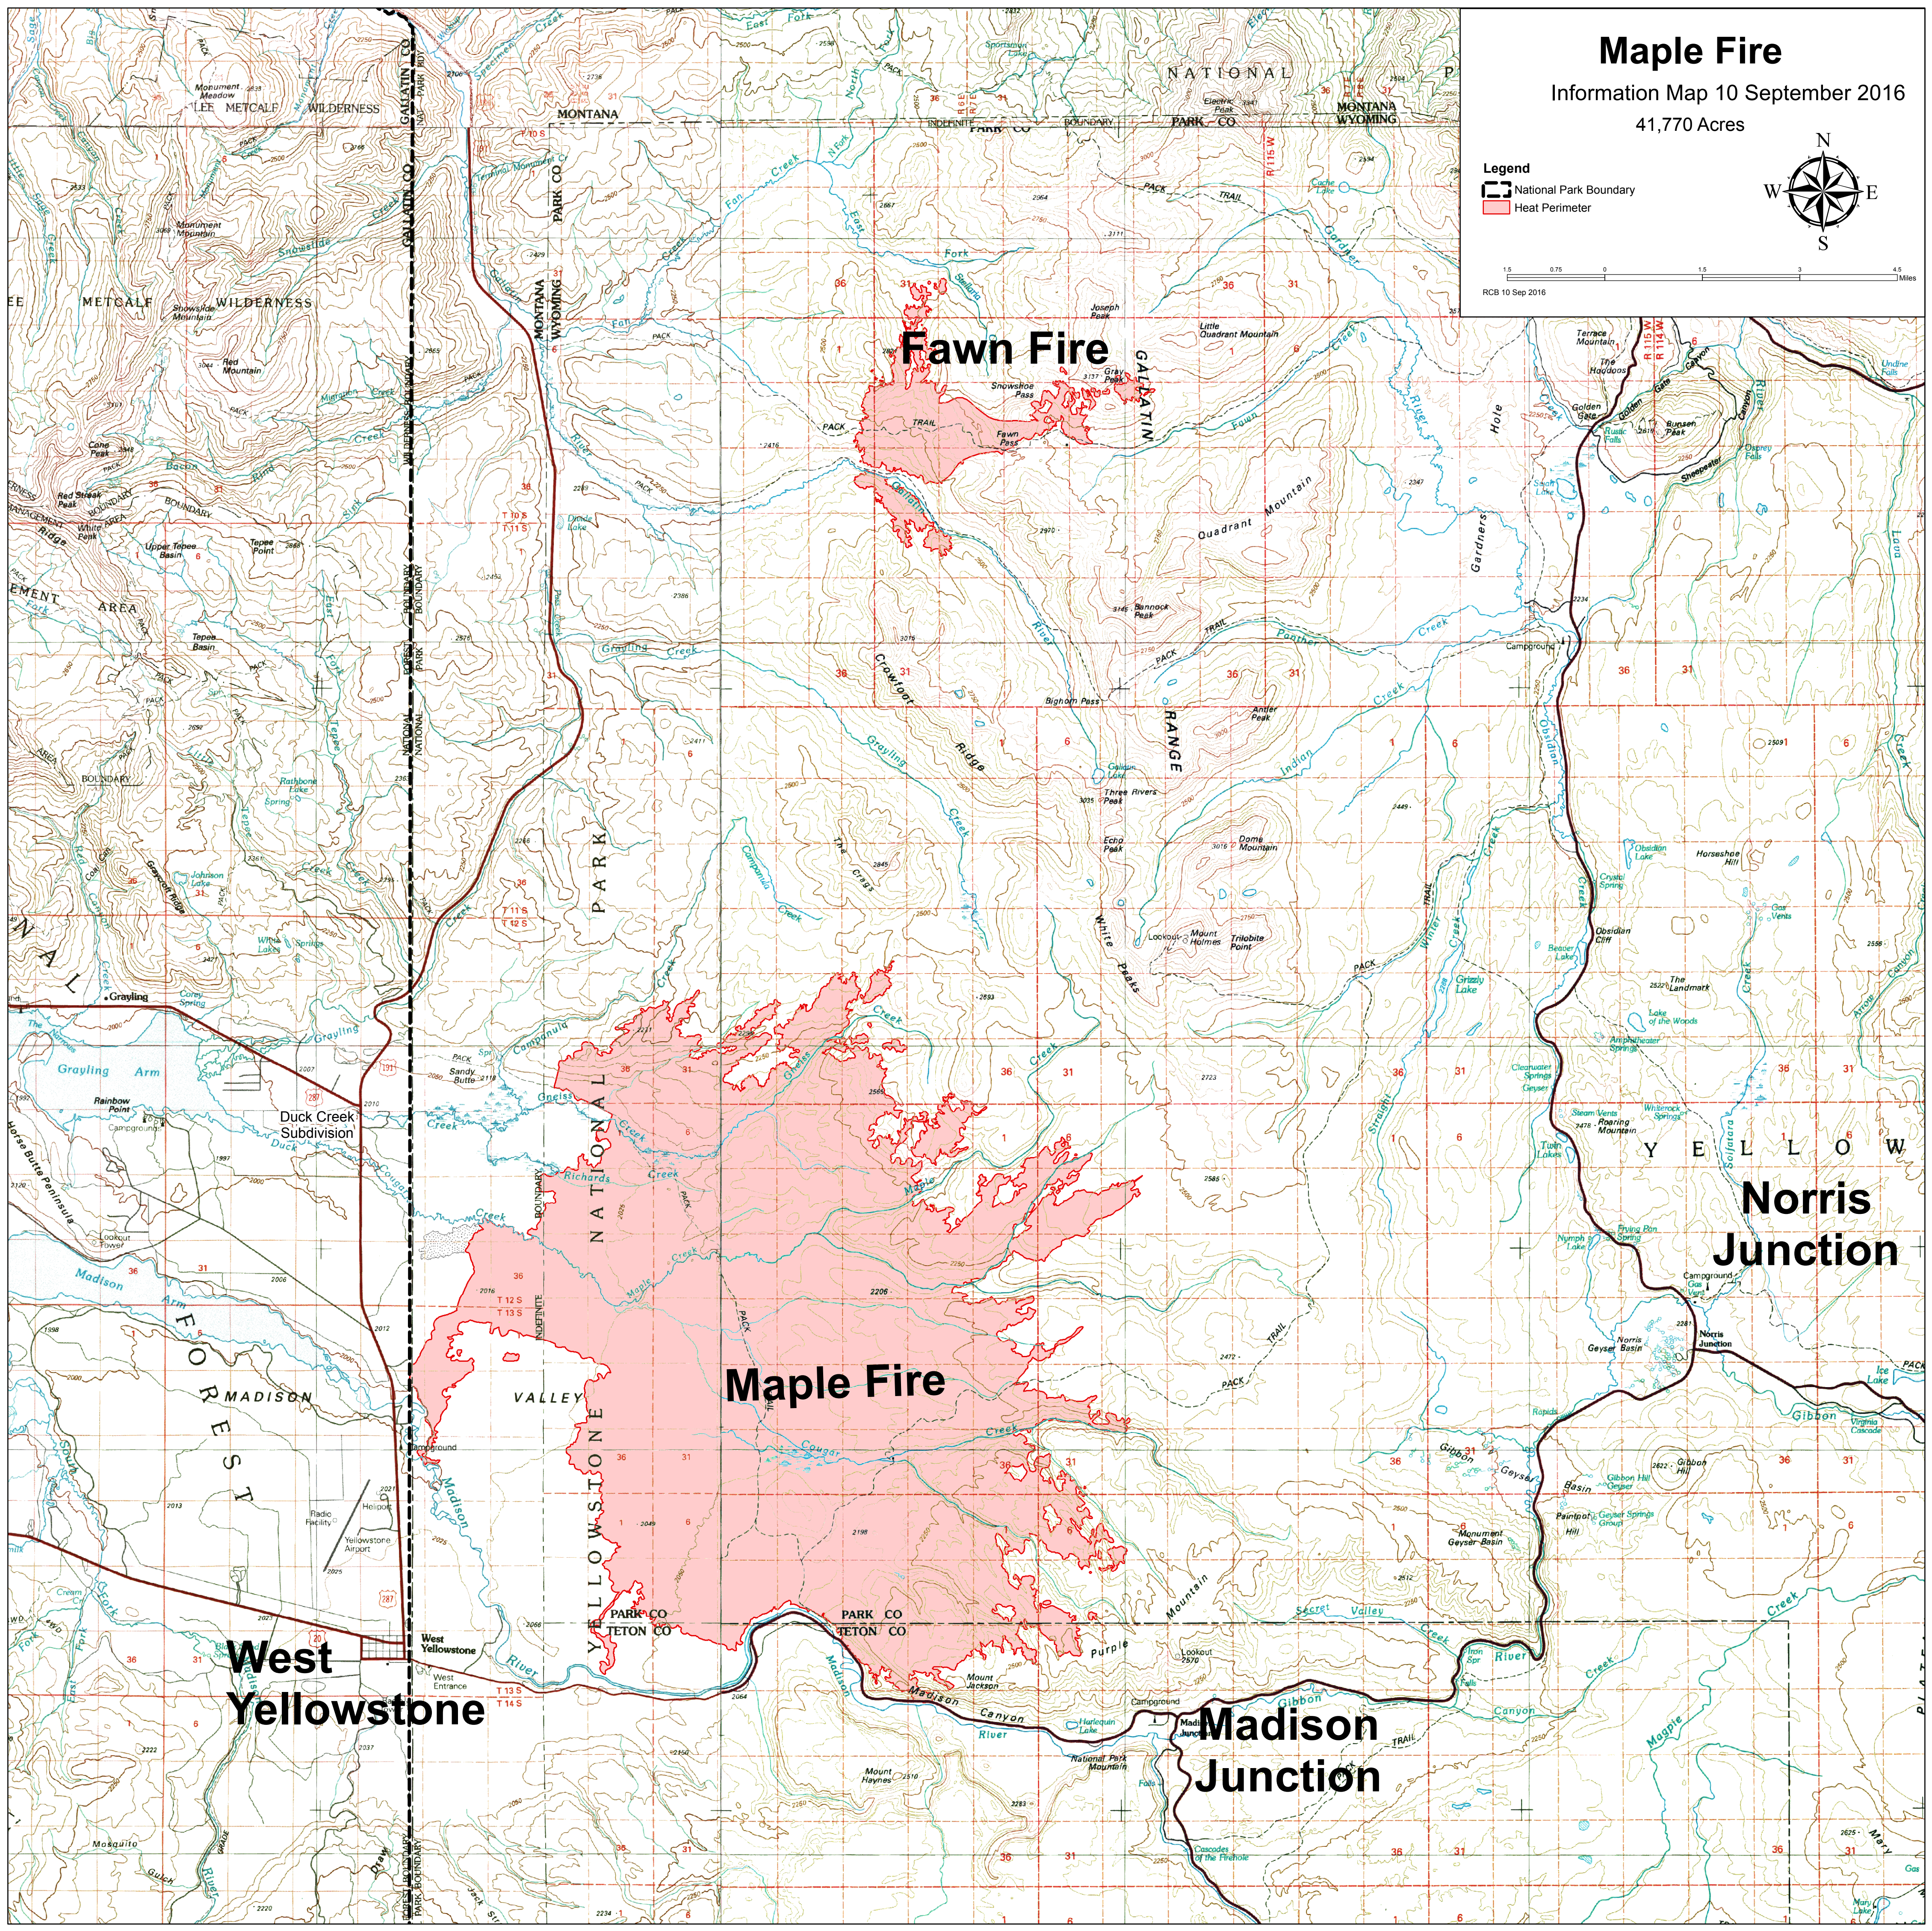

Maple Fire

Information Map 10 September 2016

41,770 Acres

Legend

-  National Park Boundary
-  Heat Perimeter

RCB 10 Sep 2016

Fawn Fire

Maple Fire

Norris Junction

West Yellowstone

Madison Junction