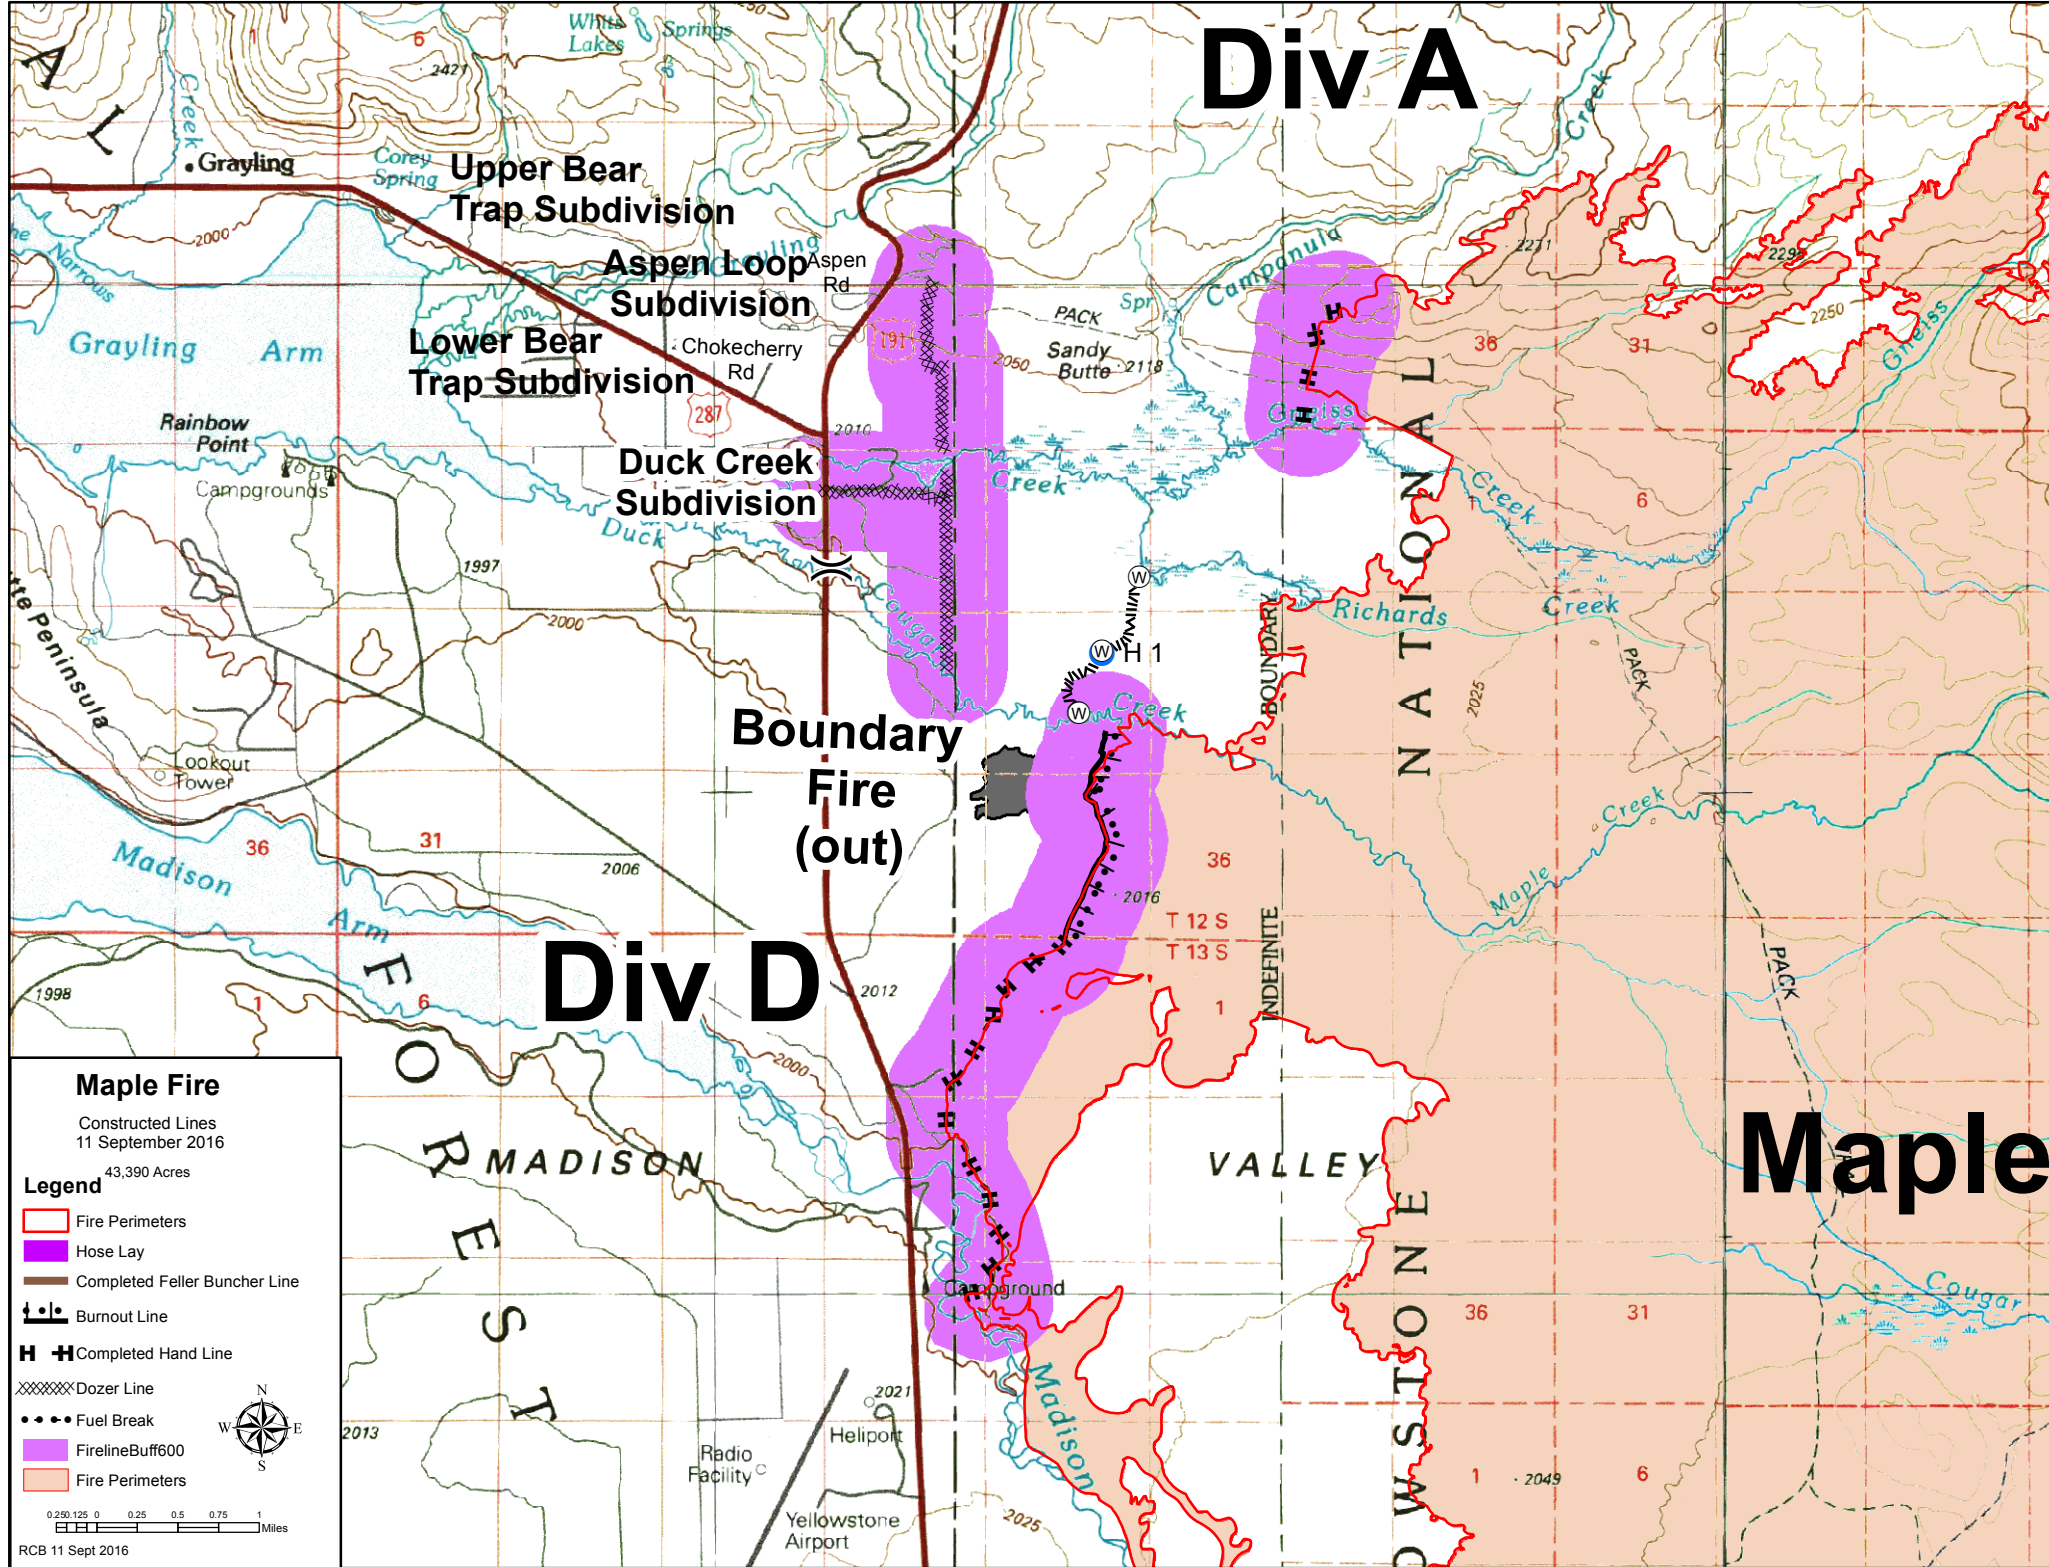

Div A

Div D

Maple

Maple Fire

Constructed Lines
11 September 2016
43,390 Acres

- Legend**
- ▭ Fire Perimeters
 - Hose Lay
 - Completed Feller Buncher Line
 - Burnout Line
 - H H Completed Hand Line
 - XXXX Dozer Line
 - Fuel Break
 - Fireline Buff 600
 - Fire Perimeters