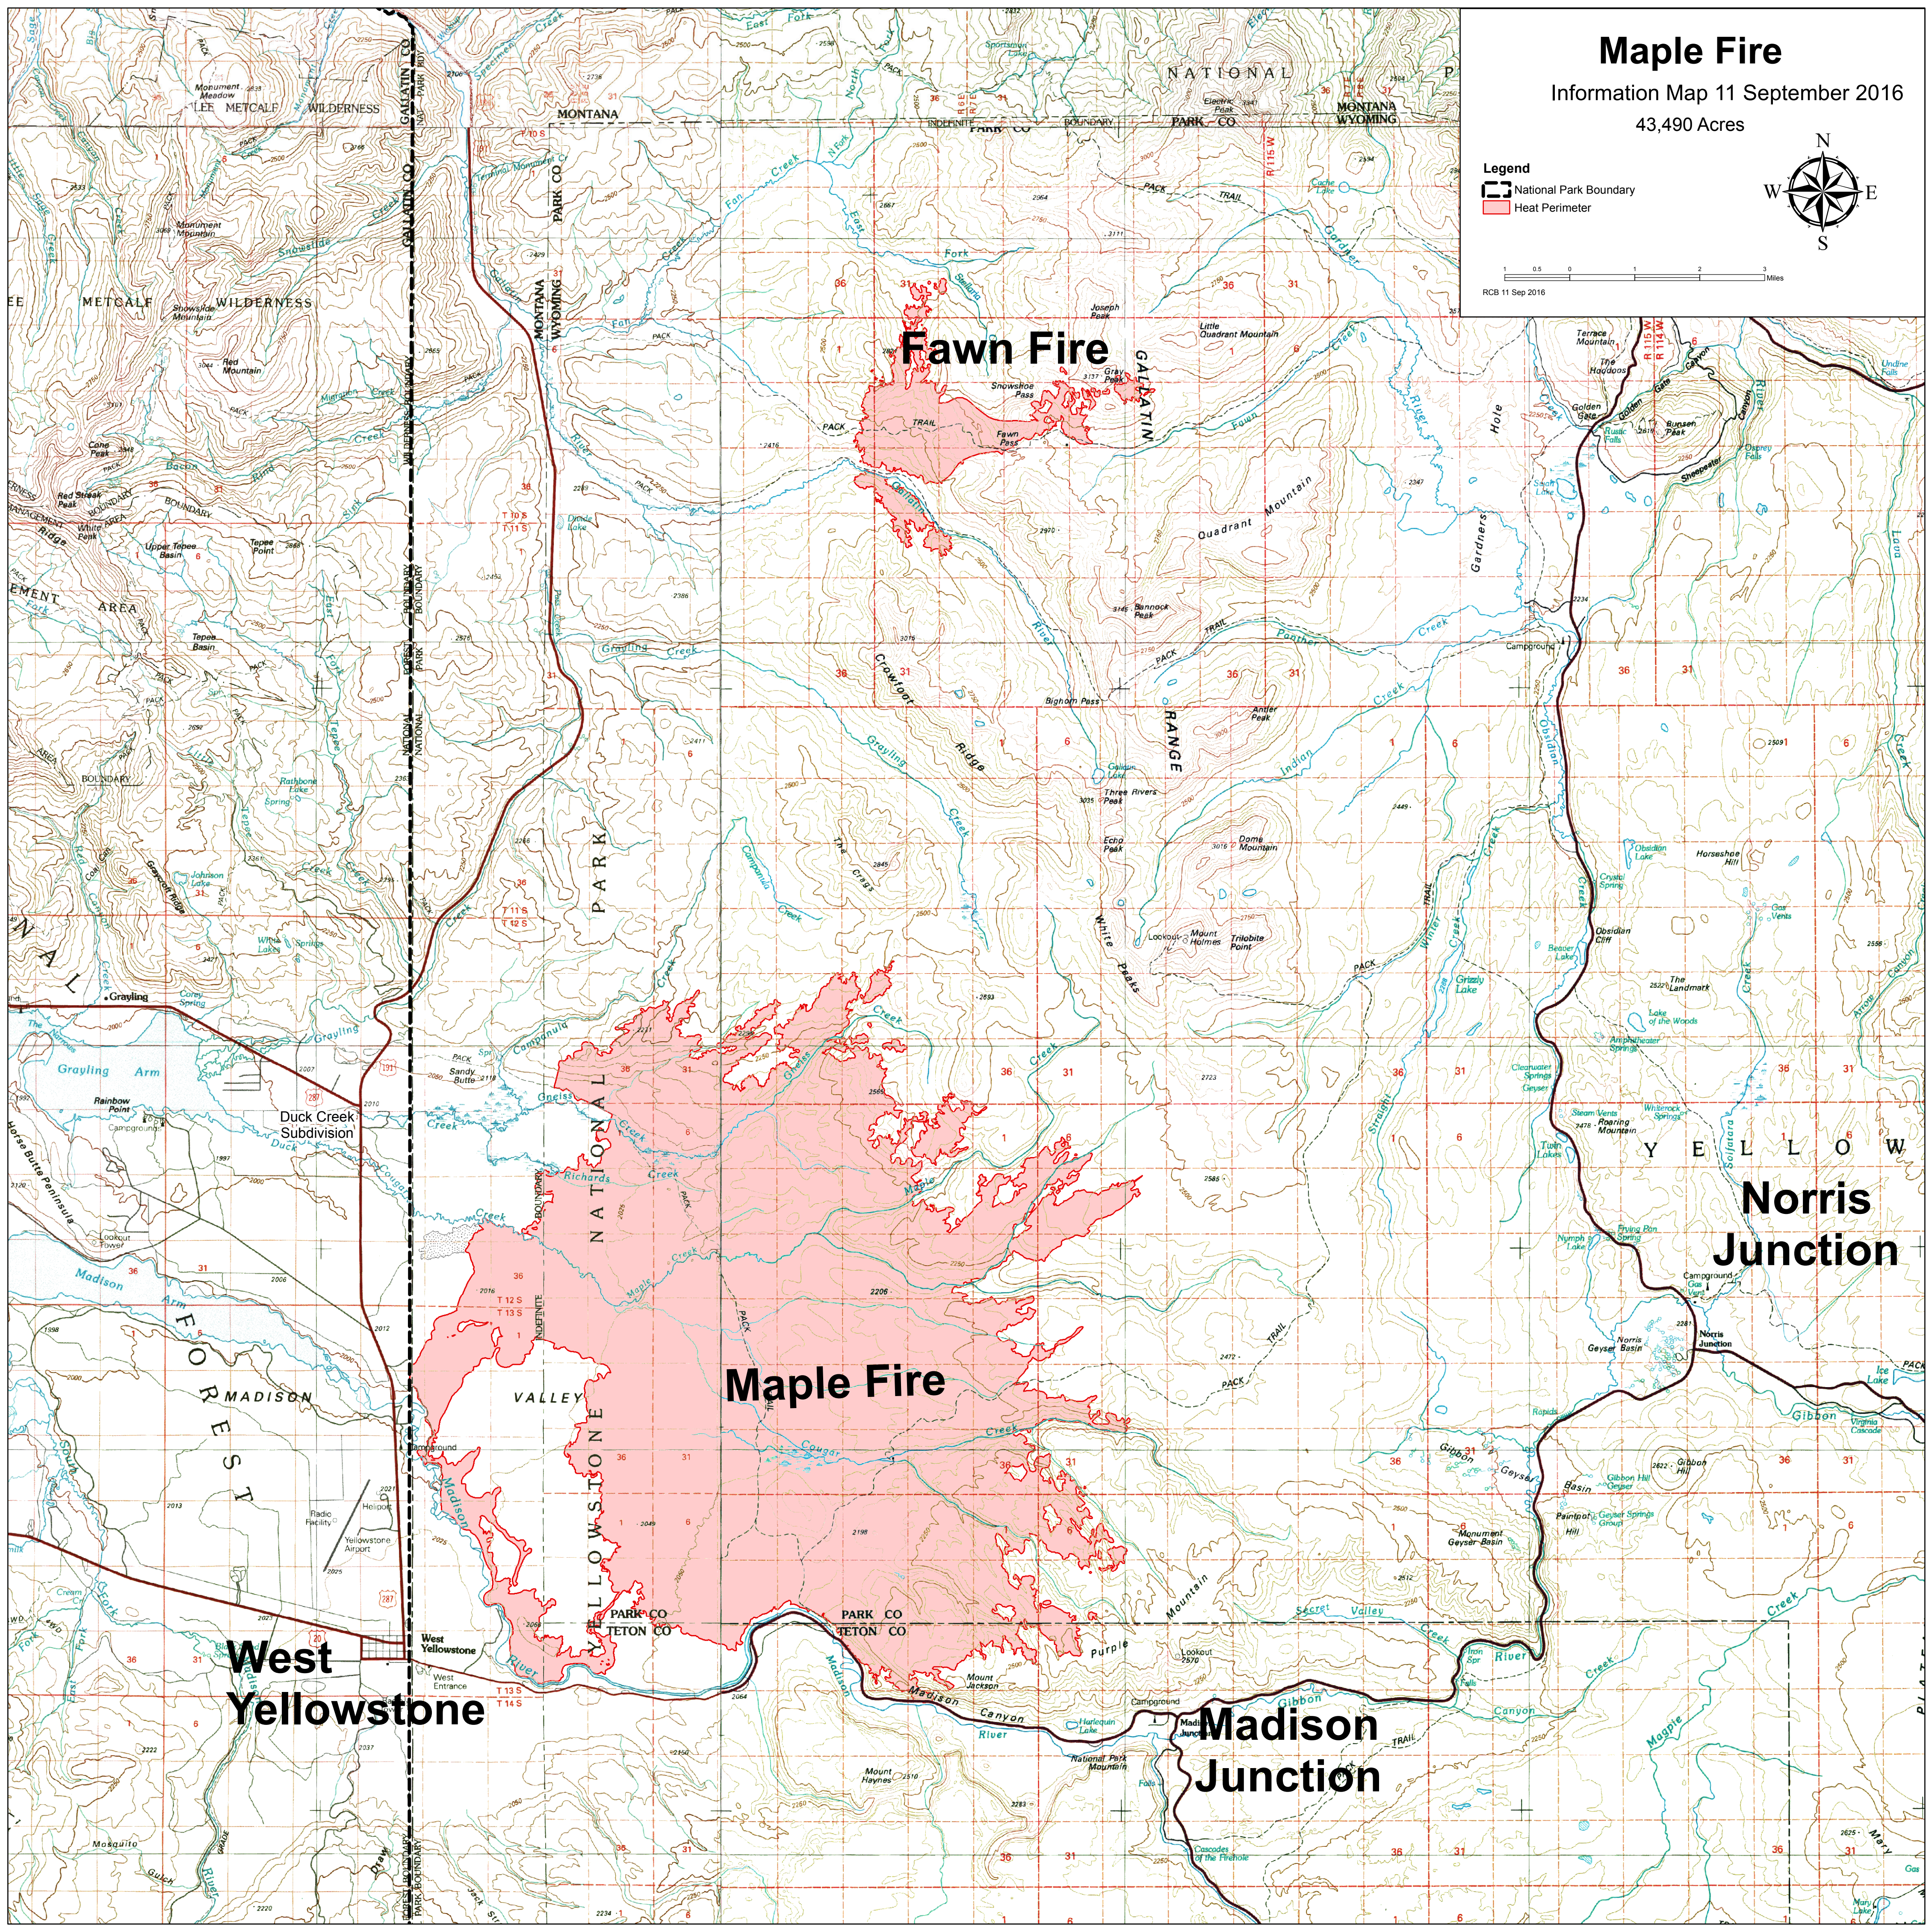

# Maple Fire

Information Map 11 September 2016

43,490 Acres

### Legend

-  National Park Boundary
-  Heat Perimeter

RCB 11 Sep 2016

## West Yellowstone

## Madison Junction