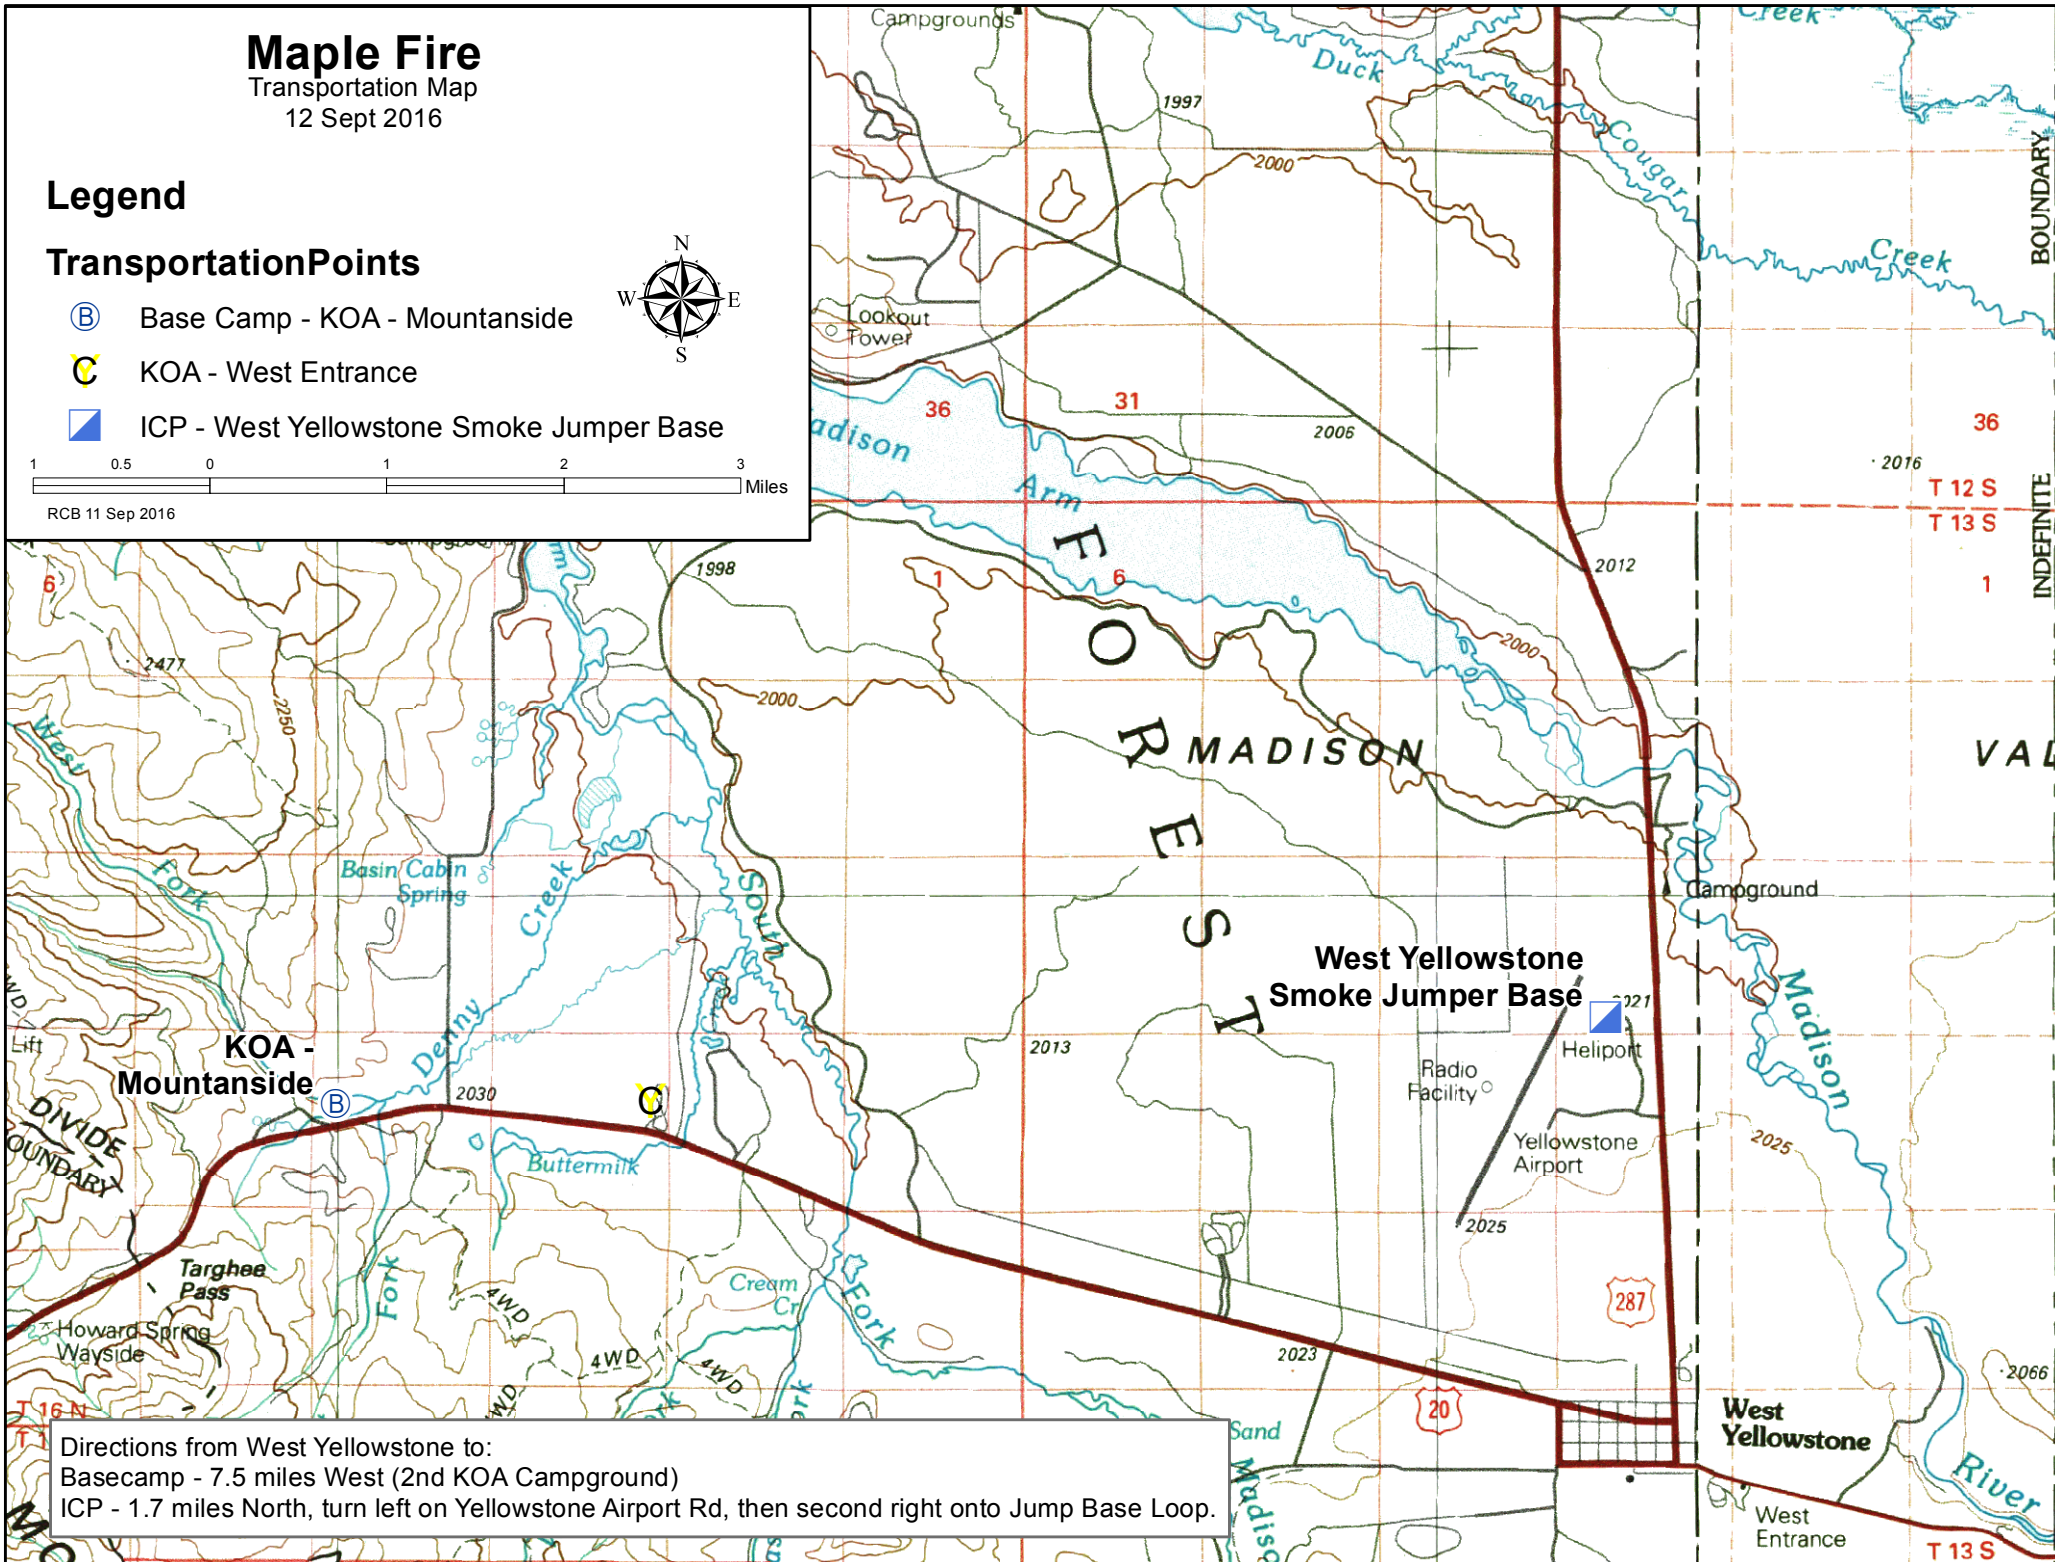

Maple Fire

Transportation Map

12 Sept 2016

Legend

Transportation Points

 Base Camp - KOA - Mountanside

 KOA - West Entrance

 ICP - West Yellowstone Smoke Jumper Base

RCB 11 Sep 2016

Directions from West Yellowstone to:
Basecamp - 7.5 miles West (2nd KOA Campground)
ICP - 1.7 miles North, turn left on Yellowstone Airport Rd, then second right onto Jump Base Loop.