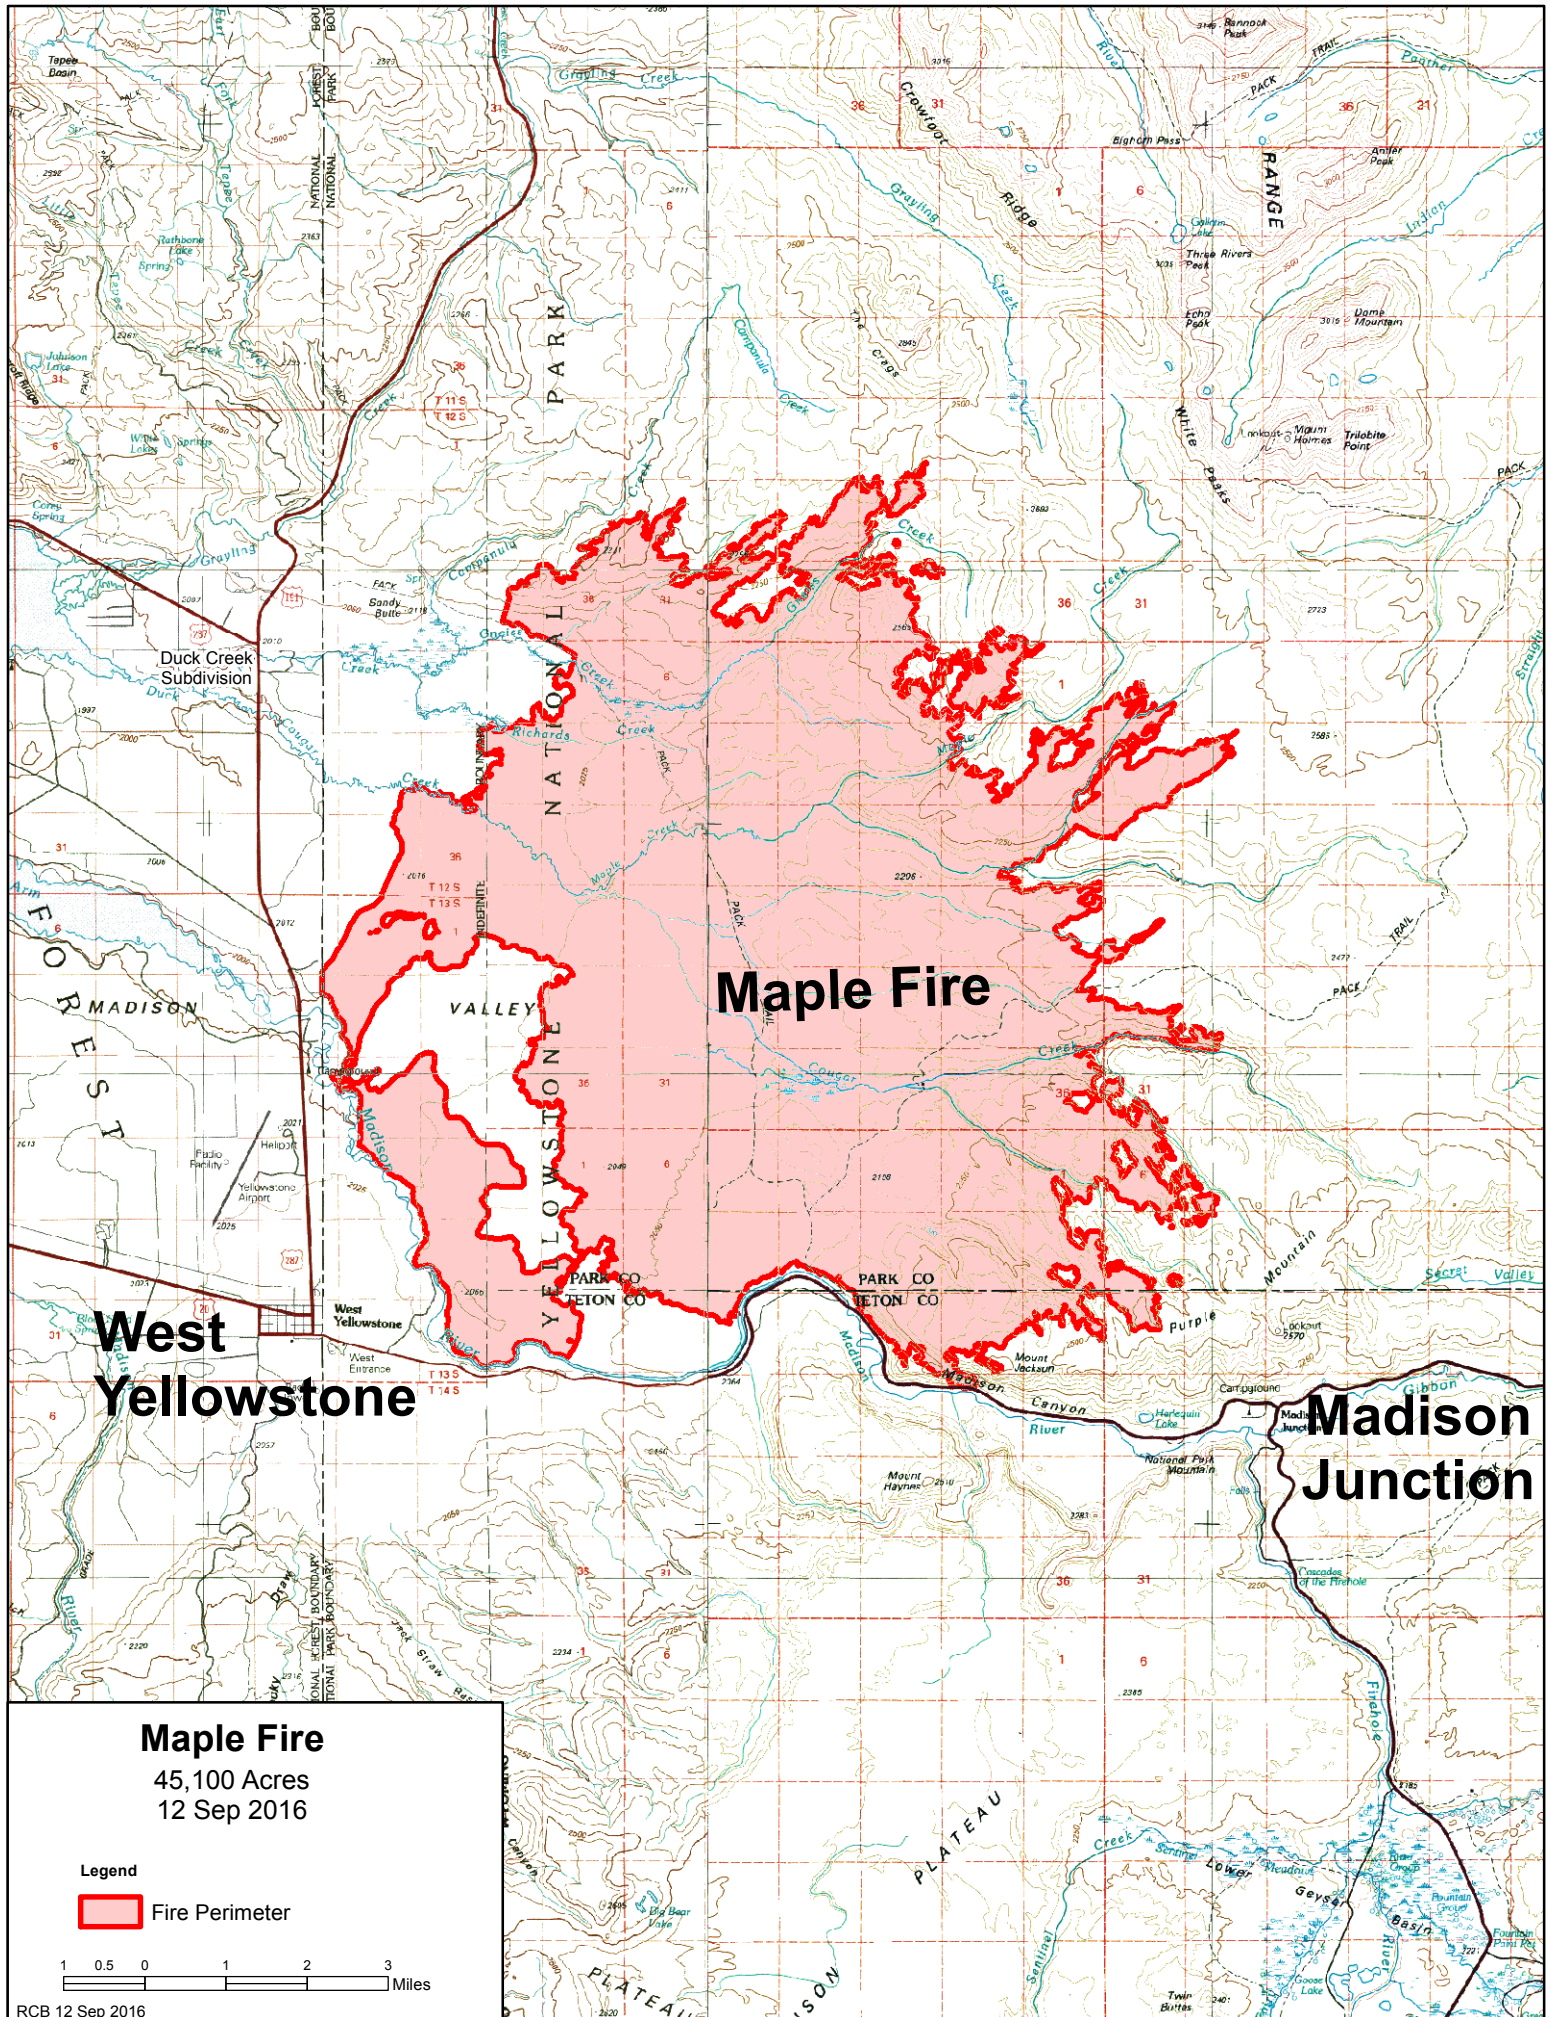

Maple Fire Progression Map

Legend 12 September 2016

Maple fire progression		
Date/Time	Growth	Acres
20160811 1538	218 Acres	218
20160812 1035	75 Acres	75
20160814 1232	171 Acres	171
20160814 1747	639 Acres	639
20160816 2131	7767 Acres	7767
20160818 0102	3326 Acres	3326
20160818 2134	2398 Acres	2398
20160820 0046	1343 Acres	1343
20160822 0118	6507 Acres	6507
20160822 2050	4652 Acres	4652
20160824 2153	3150 Acres	3150
20160827 0056	814 Acres	814
20160827 2104	375 Acres	375
20160829 0035	1655 Acres	1655
20160829 2232	1911 Acres	1911
20160830 2304	1754 Acres	1754
20160831 2042	1285 Acres	1285
20160902 1300	868 Acres	868
20160902 2128	572 Acres	572
20160903 1500	536 Acres	536
20160904 1200	439 Acres	439
20160904 2143	726 Acres	726
20160909 0033	528 Acres	528
20160910 2221	1854 Acres	1854
20160912 0900	1727 Acres	1727

0 0.25 0.5 1 1.5 2 Miles

Maple Fire

**West
Yellowstone**

**Madison
Junction**

Maple Fire
45,100 Acres
12 Sep 2016

Legend
 Fire Perimeter