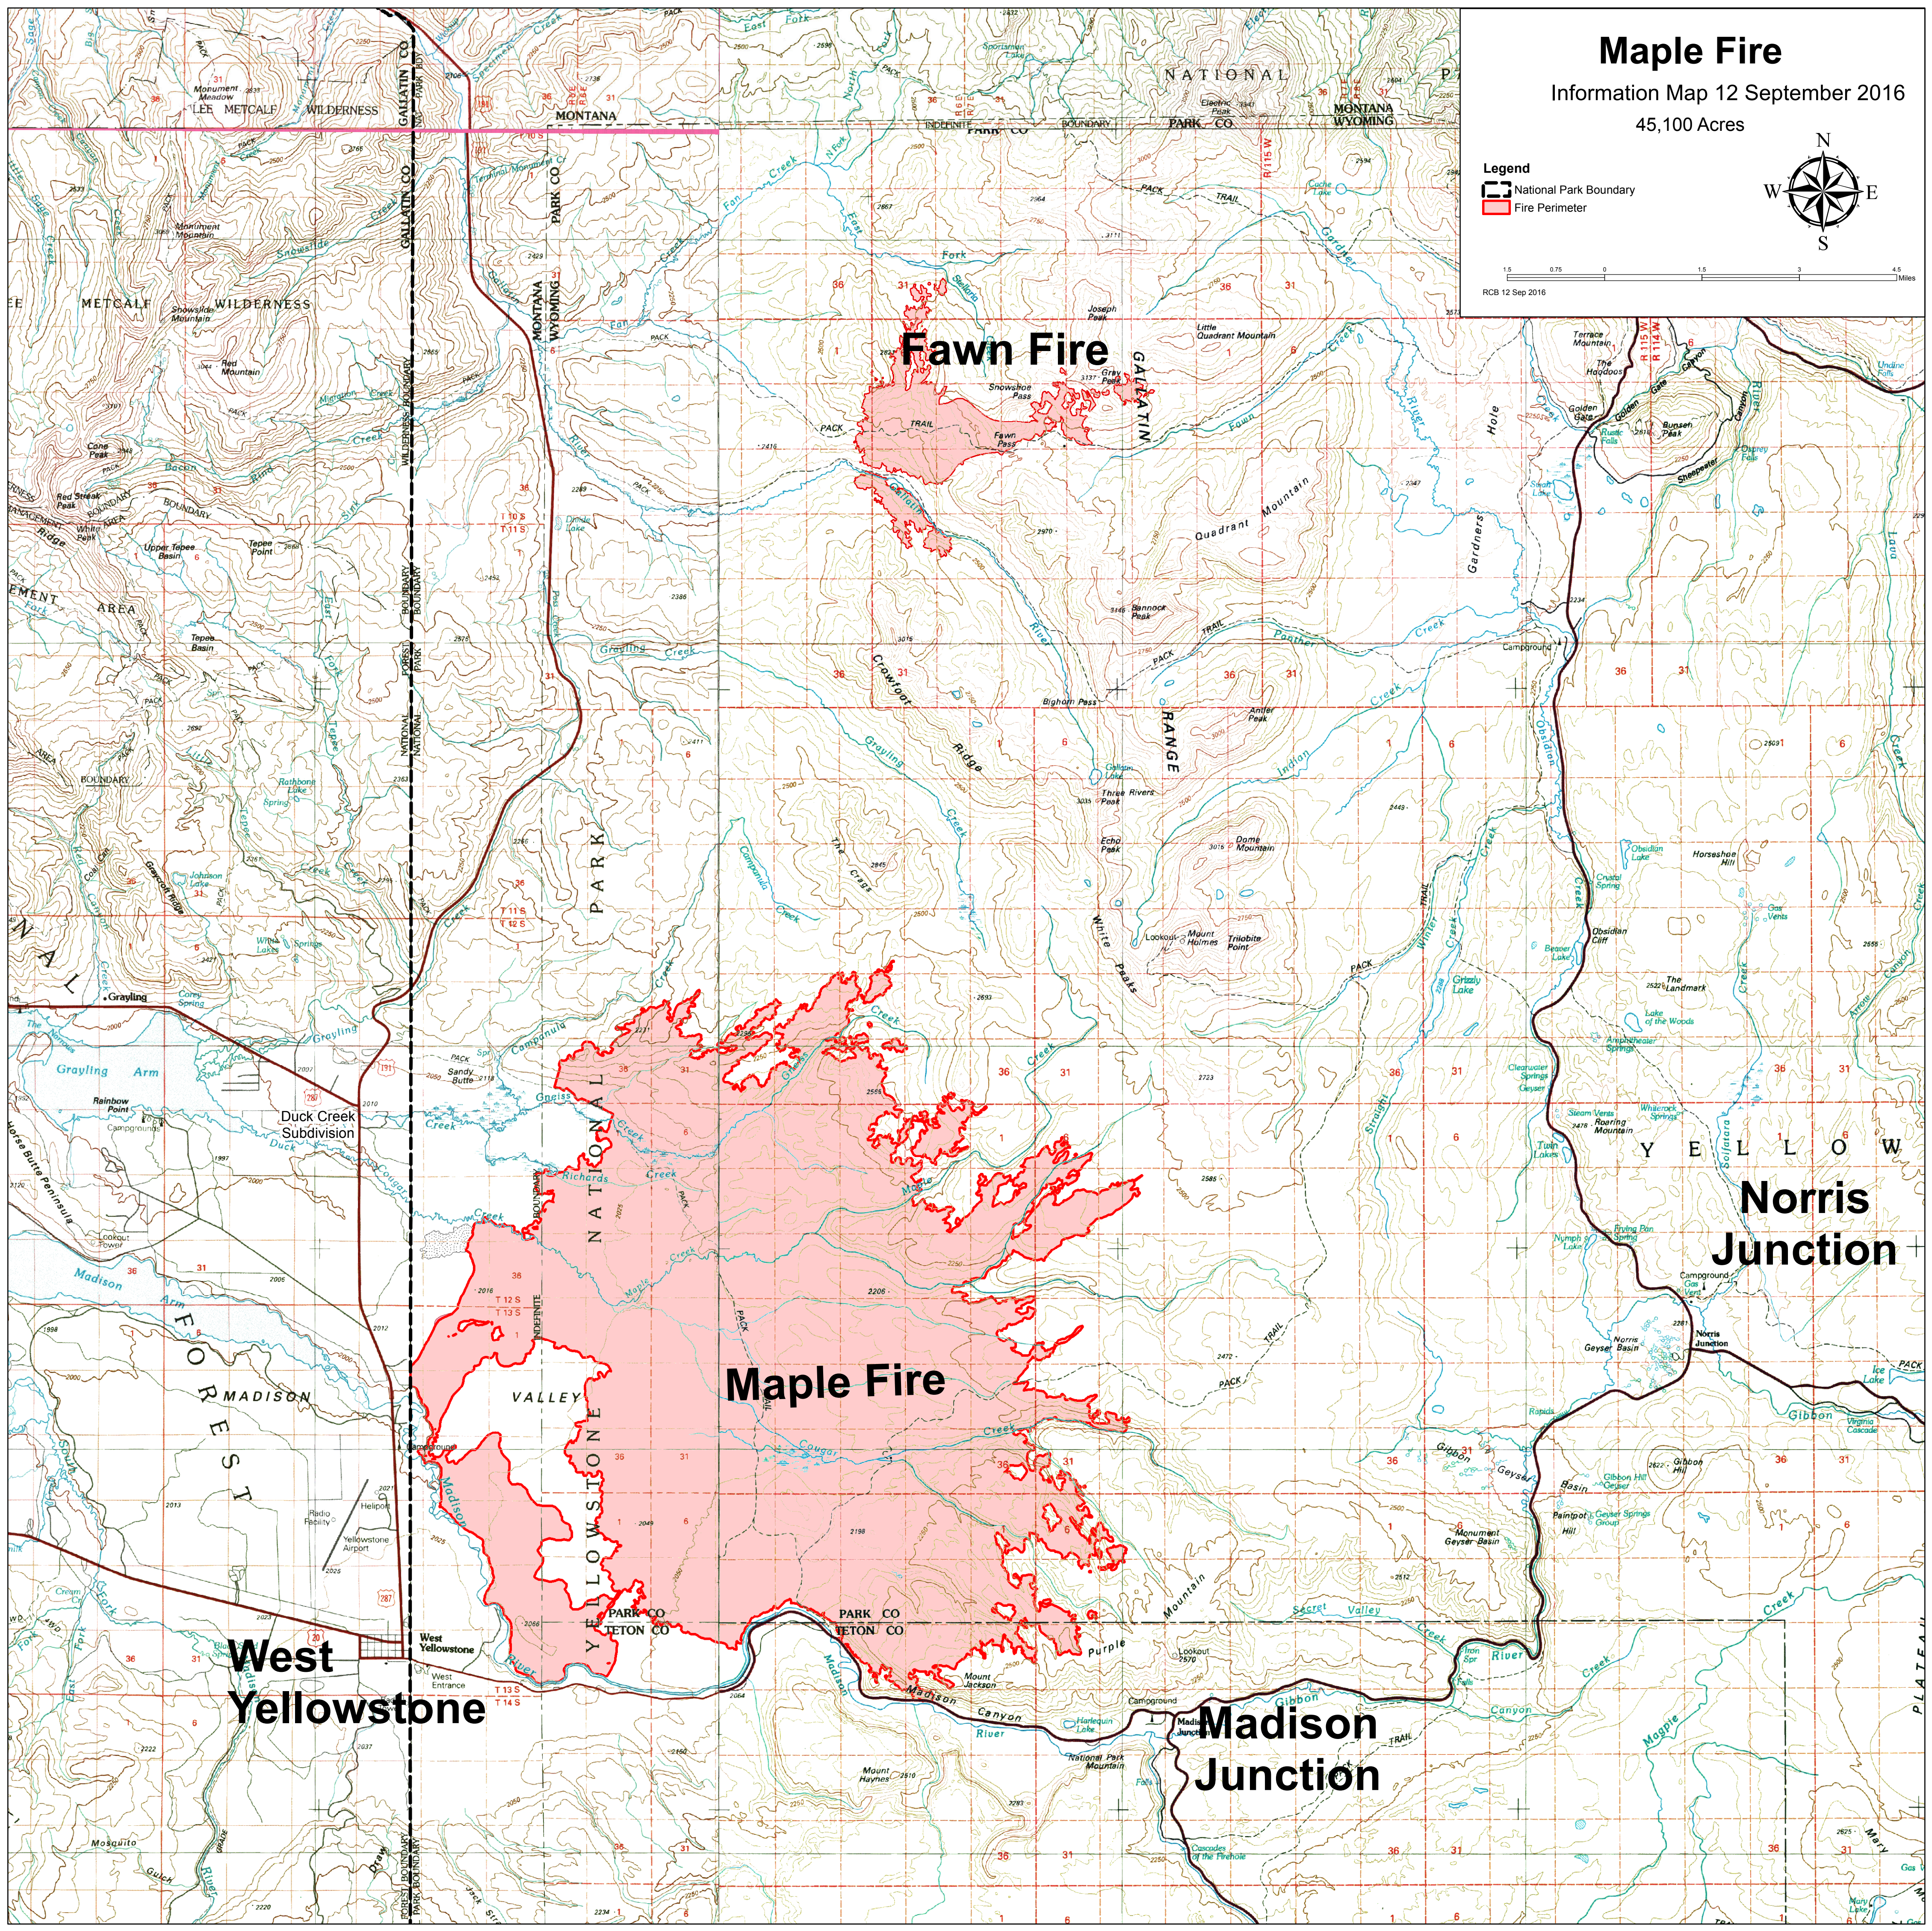

Maple Fire

Information Map 12 September 2016

45,100 Acres

Legend

-  National Park Boundary
-  Fire Perimeter

RCB 12 Sep 2016

Fawn Fire

Maple Fire

West Yellowstone

Norris Junction

Madison Junction