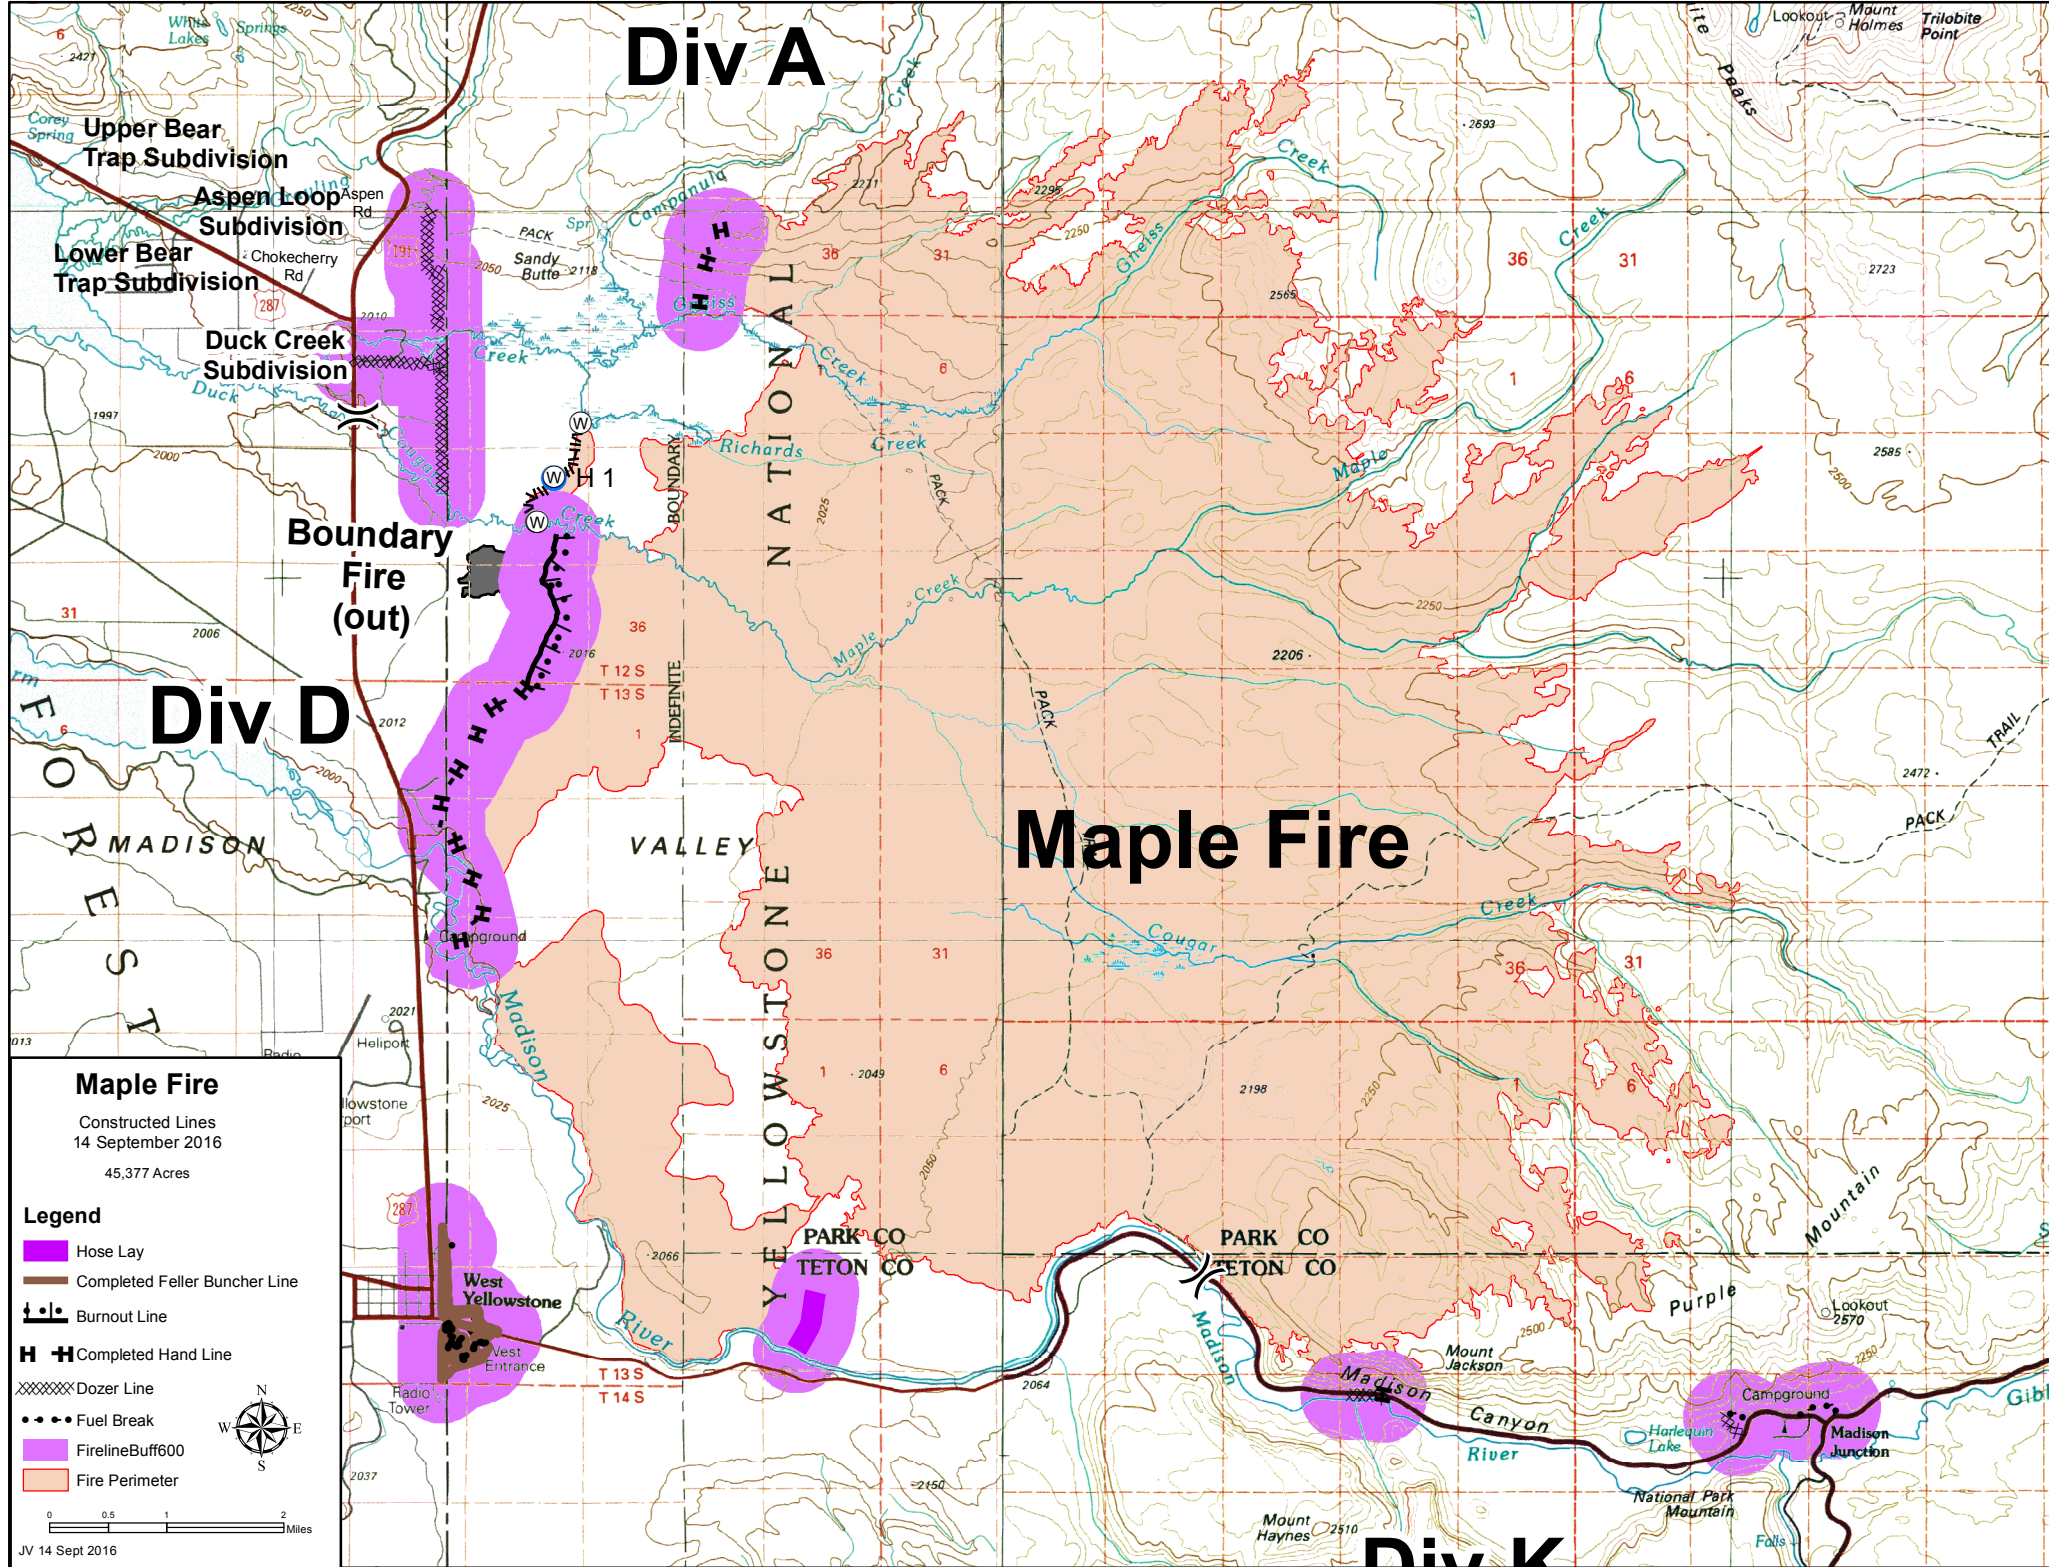

Div A

Maple Fire

Div D

Div K

Maple Fire

Constructed Lines
14 September 2016
45,377 Acres

Legend

- Hose Lay
- Completed Feller Buncher Line
- Burnout Line
- Completed Hand Line
- Dozer Line
- Fuel Break
- FirelineBuff600
- Fire Perimeter

0 0.5 1 2 Miles