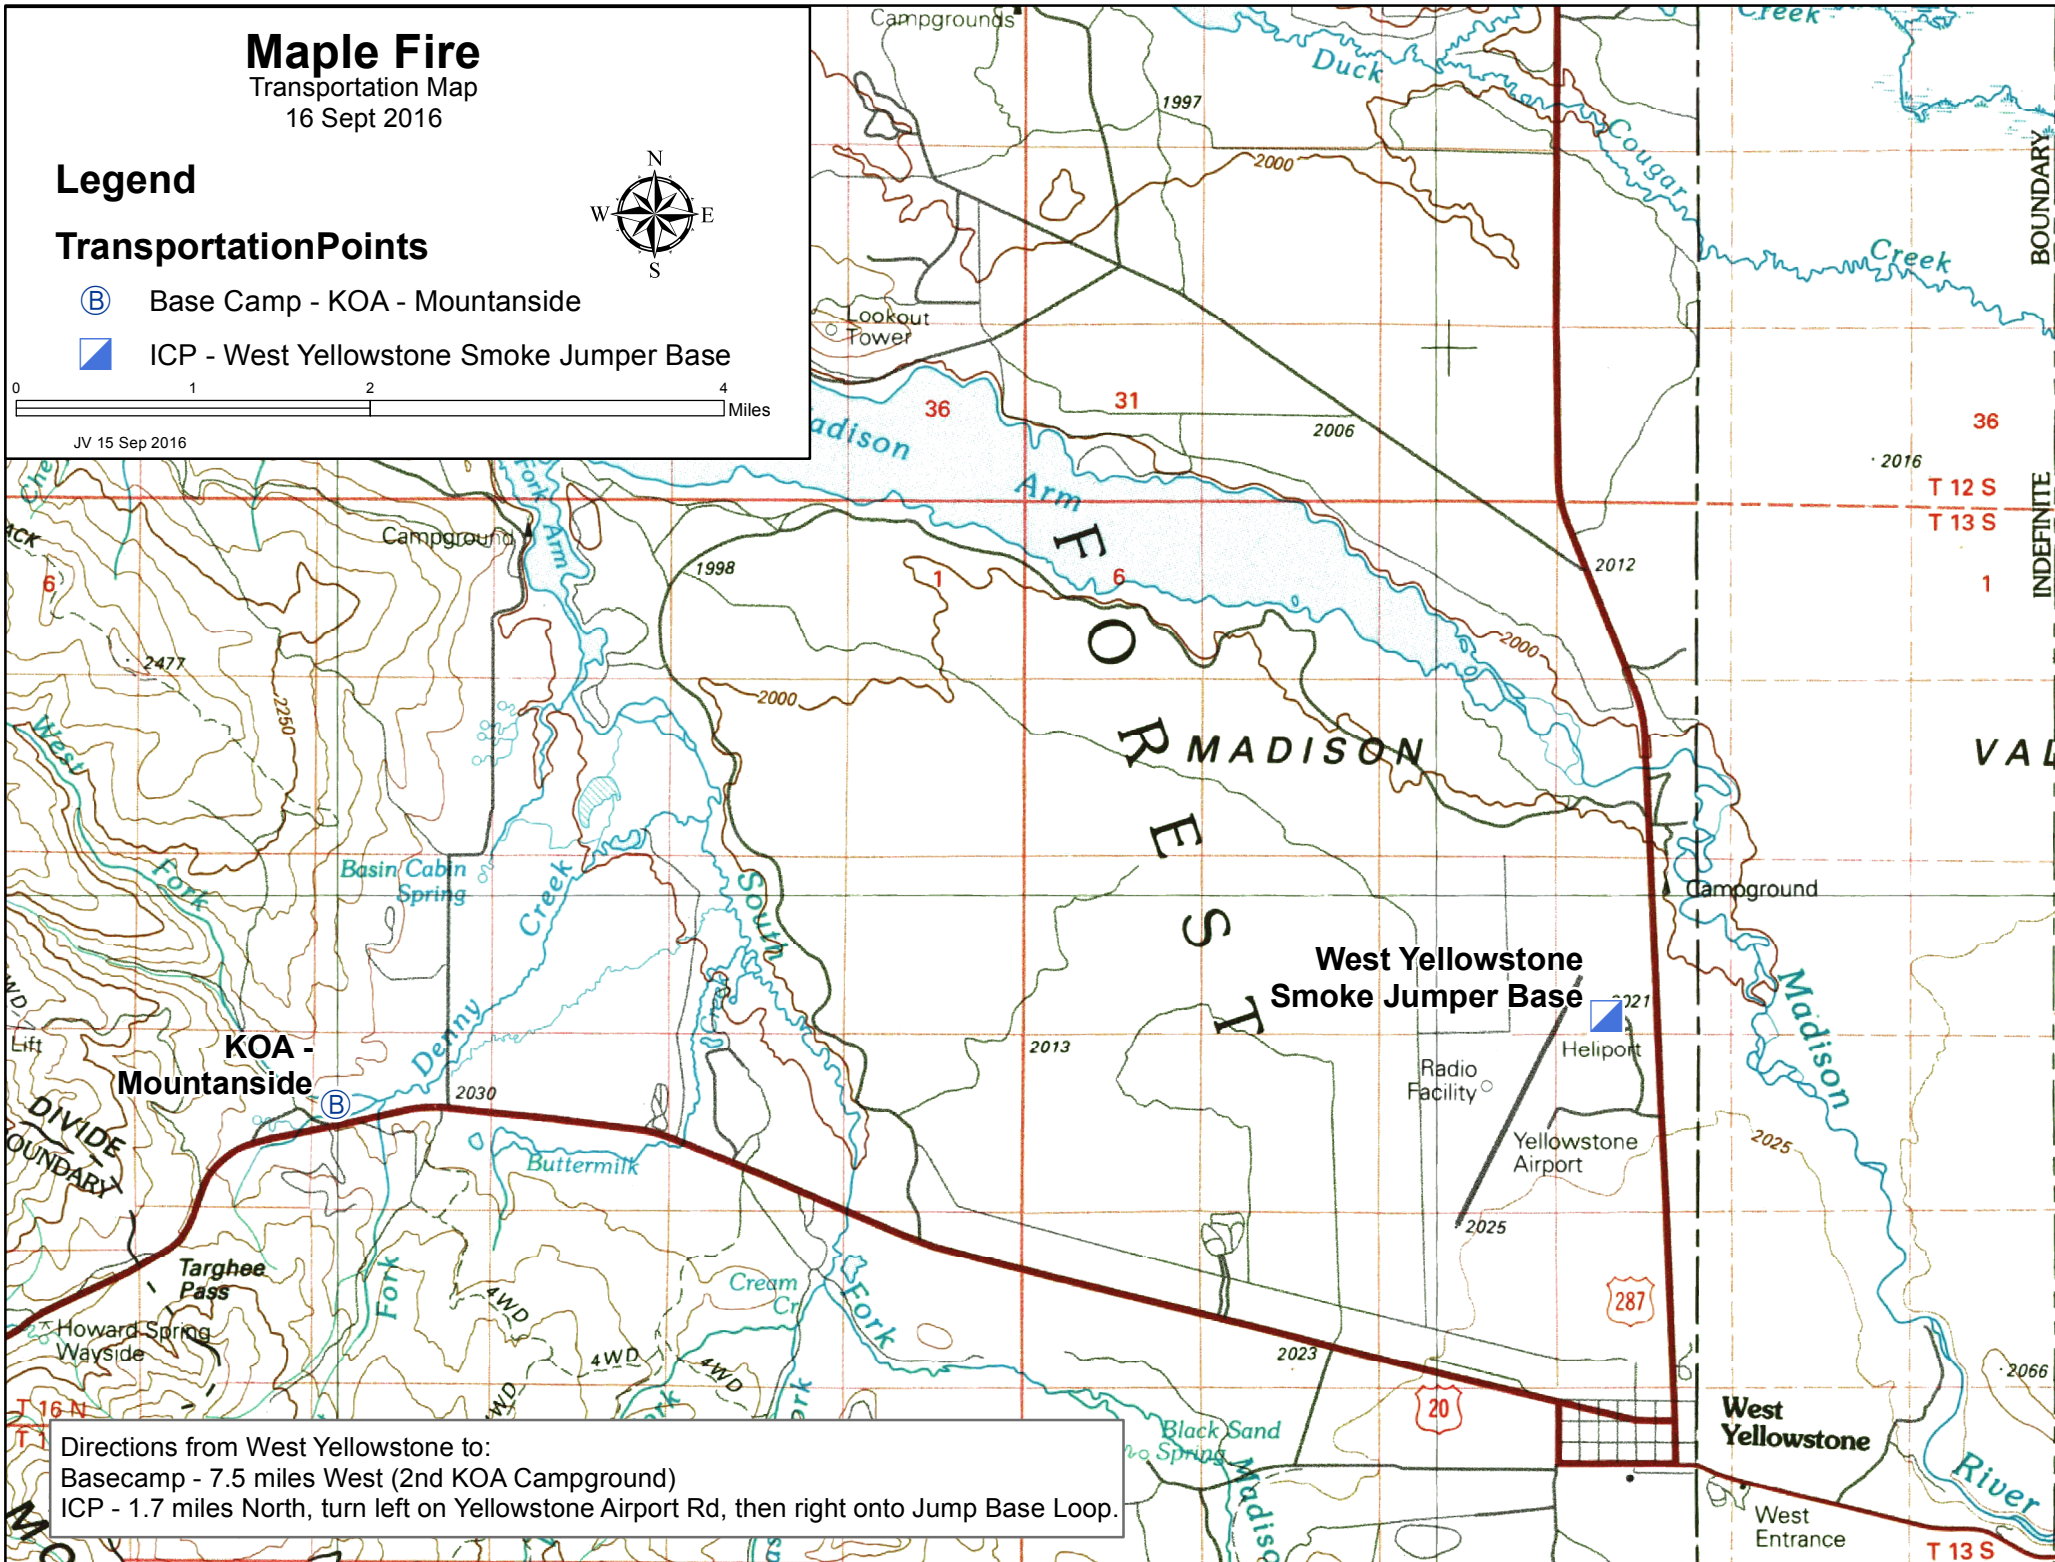

Maple Fire

Transportation Map

16 Sept 2016

Legend

Transportation Points

 Base Camp - KOA - Mountanside

 ICP - West Yellowstone Smoke Jumper Base

JV 15 Sep 2016

Directions from West Yellowstone to:
Basecamp - 7.5 miles West (2nd KOA Campground)
ICP - 1.7 miles North, turn left on Yellowstone Airport Rd, then right onto Jump Base Loop.