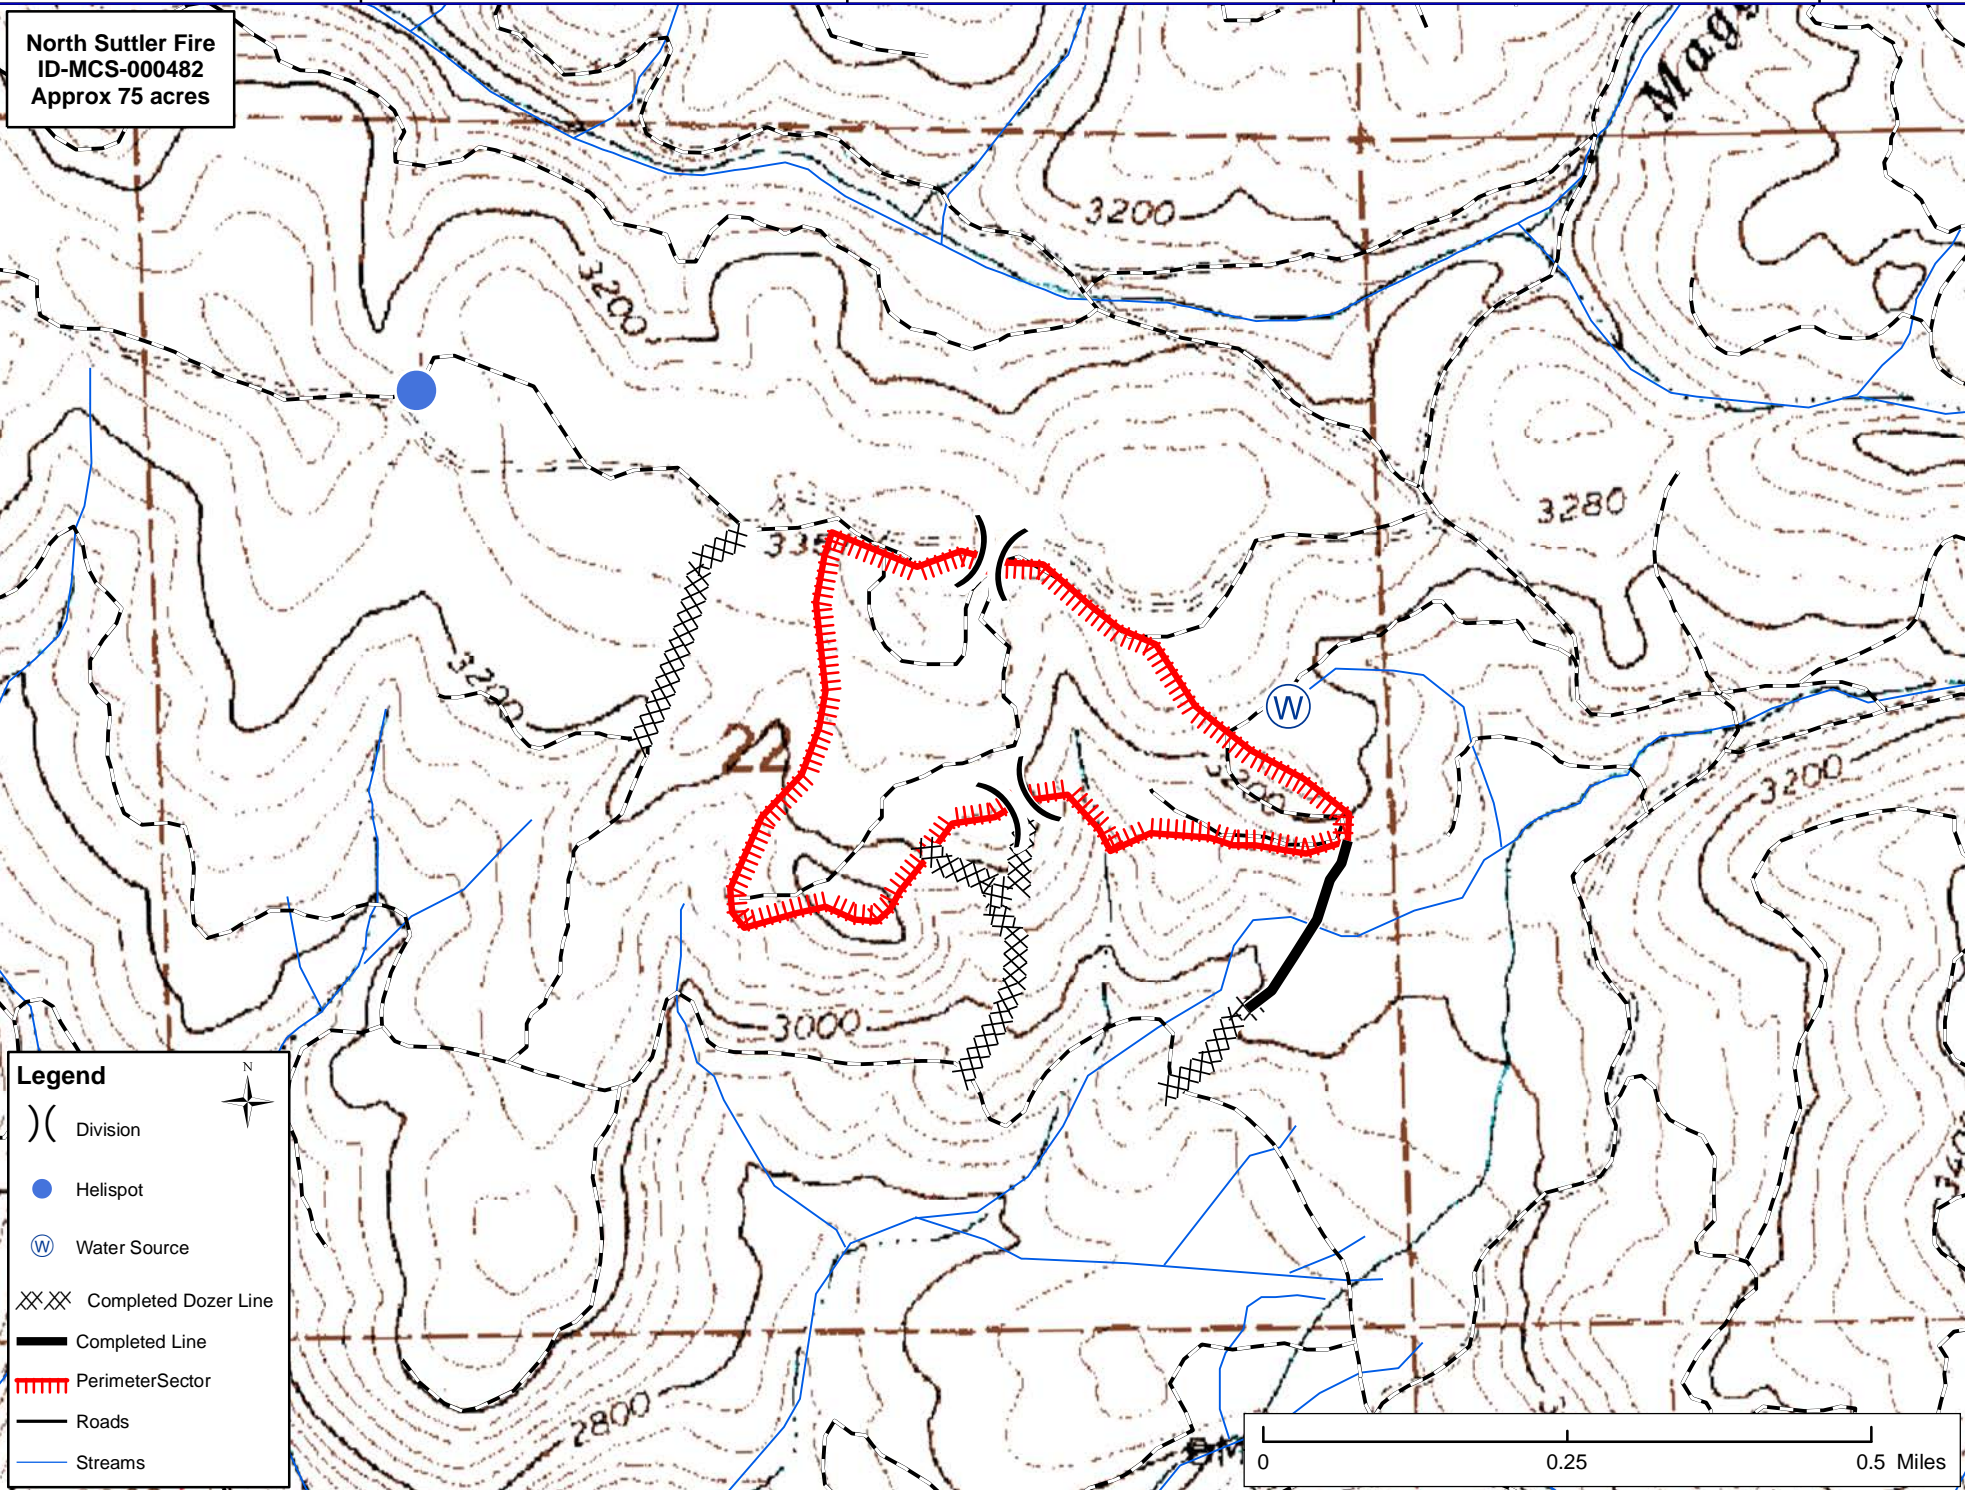

115°49'30"W

115°49'0"W

115°48'30"W

115°48'0"W

North Suttler Fire  
ID-MCS-000482  
Approx 75 acres

46°11'30"N

46°11'30"N

46°11'0"N

46°11'0"N

115°49'30"W

115°49'0"W

115°48'30"W

115°48'0"W

**Legend**

)) Division

● Helispot

⊙ Water Source

XXXX Completed Dozer Line

— Completed Line

▤ PerimeterSector

— Roads

— Streams