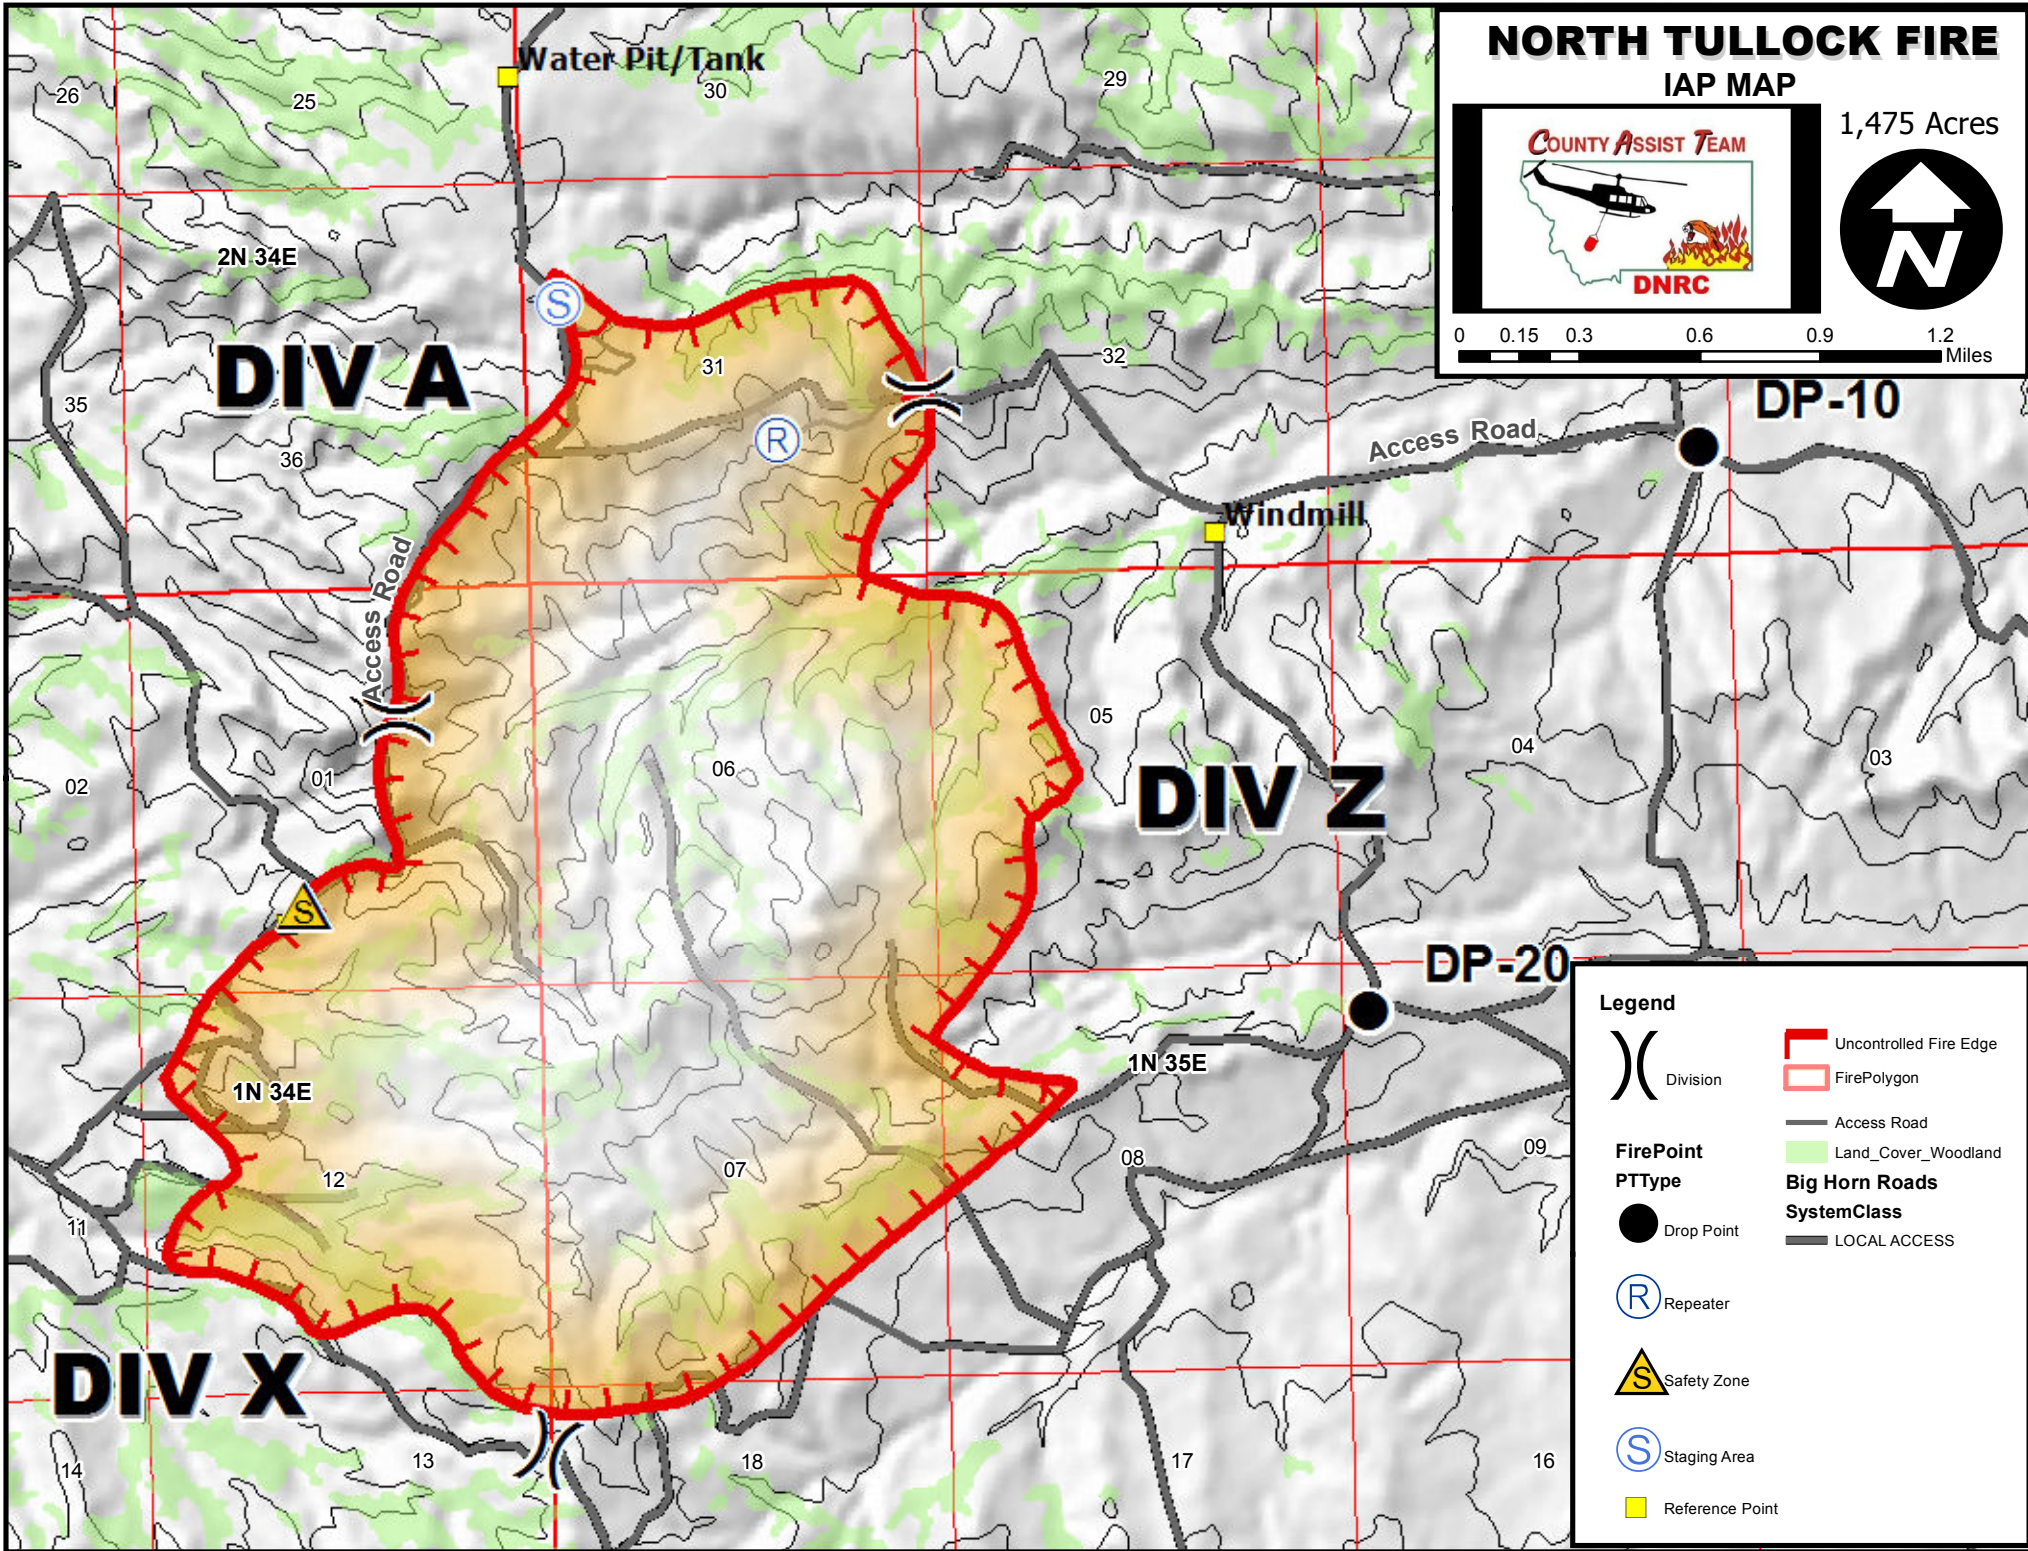

# NORTH TULLOCK FIRE IAP MAP

1,475 Acres

### Legend

	Division		Uncontrolled Fire Edge
	FirePolygon		Access Road
	Drop Point		Land_Cover_Woodland
	Repeater		Big Horn Roads
	Safety Zone		LOCAL ACCESS
	Staging Area		
	Reference Point		