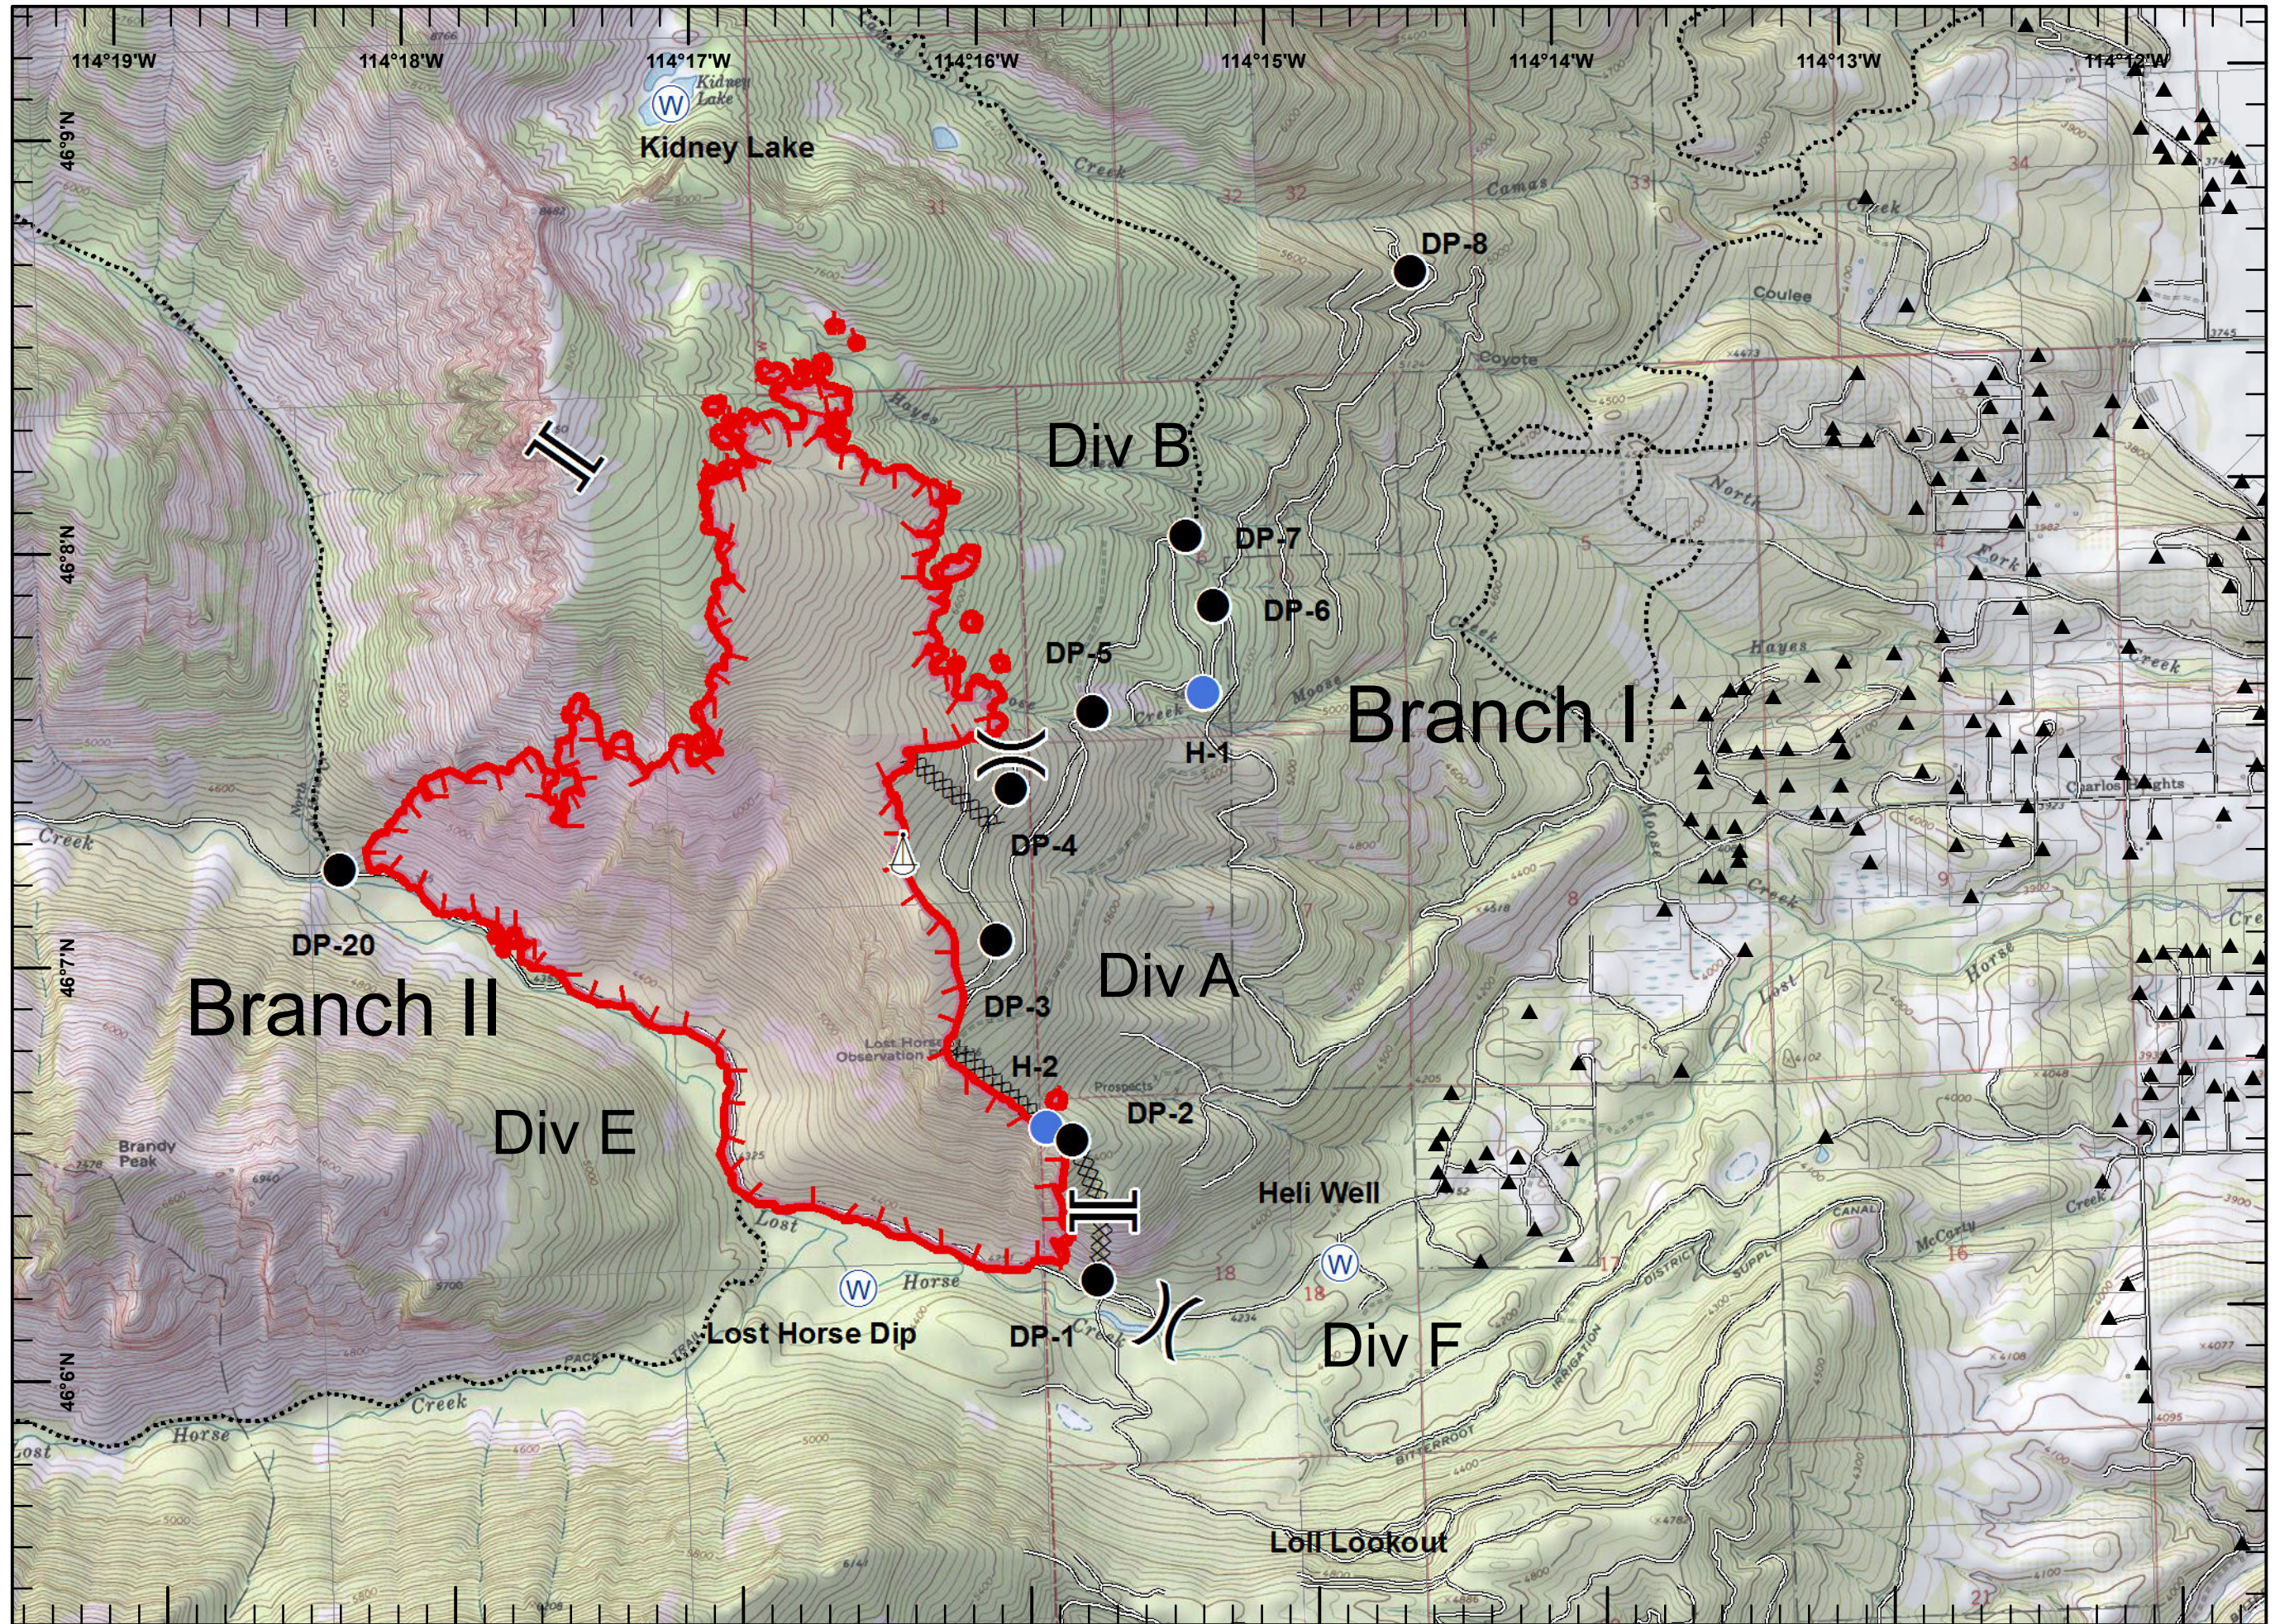

Observation Fire
MT-BRF-16024
July 1, 2016
0700 Day Shift
NAD83-UTMz11
Perimeter as of
07-01 0105

Legend

AssignmentBreak

BreakType

⎵ Division

⎵ Branch

FirePoint

PTType

● Drop Point

⊕ Helibase

● Helispot

▣ Incident Command Post

⚓ Sling Site

⊕ Water Source

▬ Uncontrolled Fire Edge

⊗ Completed Dozer Line

▭ OwnerParcel

— Roads

⋯ Trails

▲ Structures

Miles
 0 0.25 0.5
 July 01, 2016
 0900 Hours