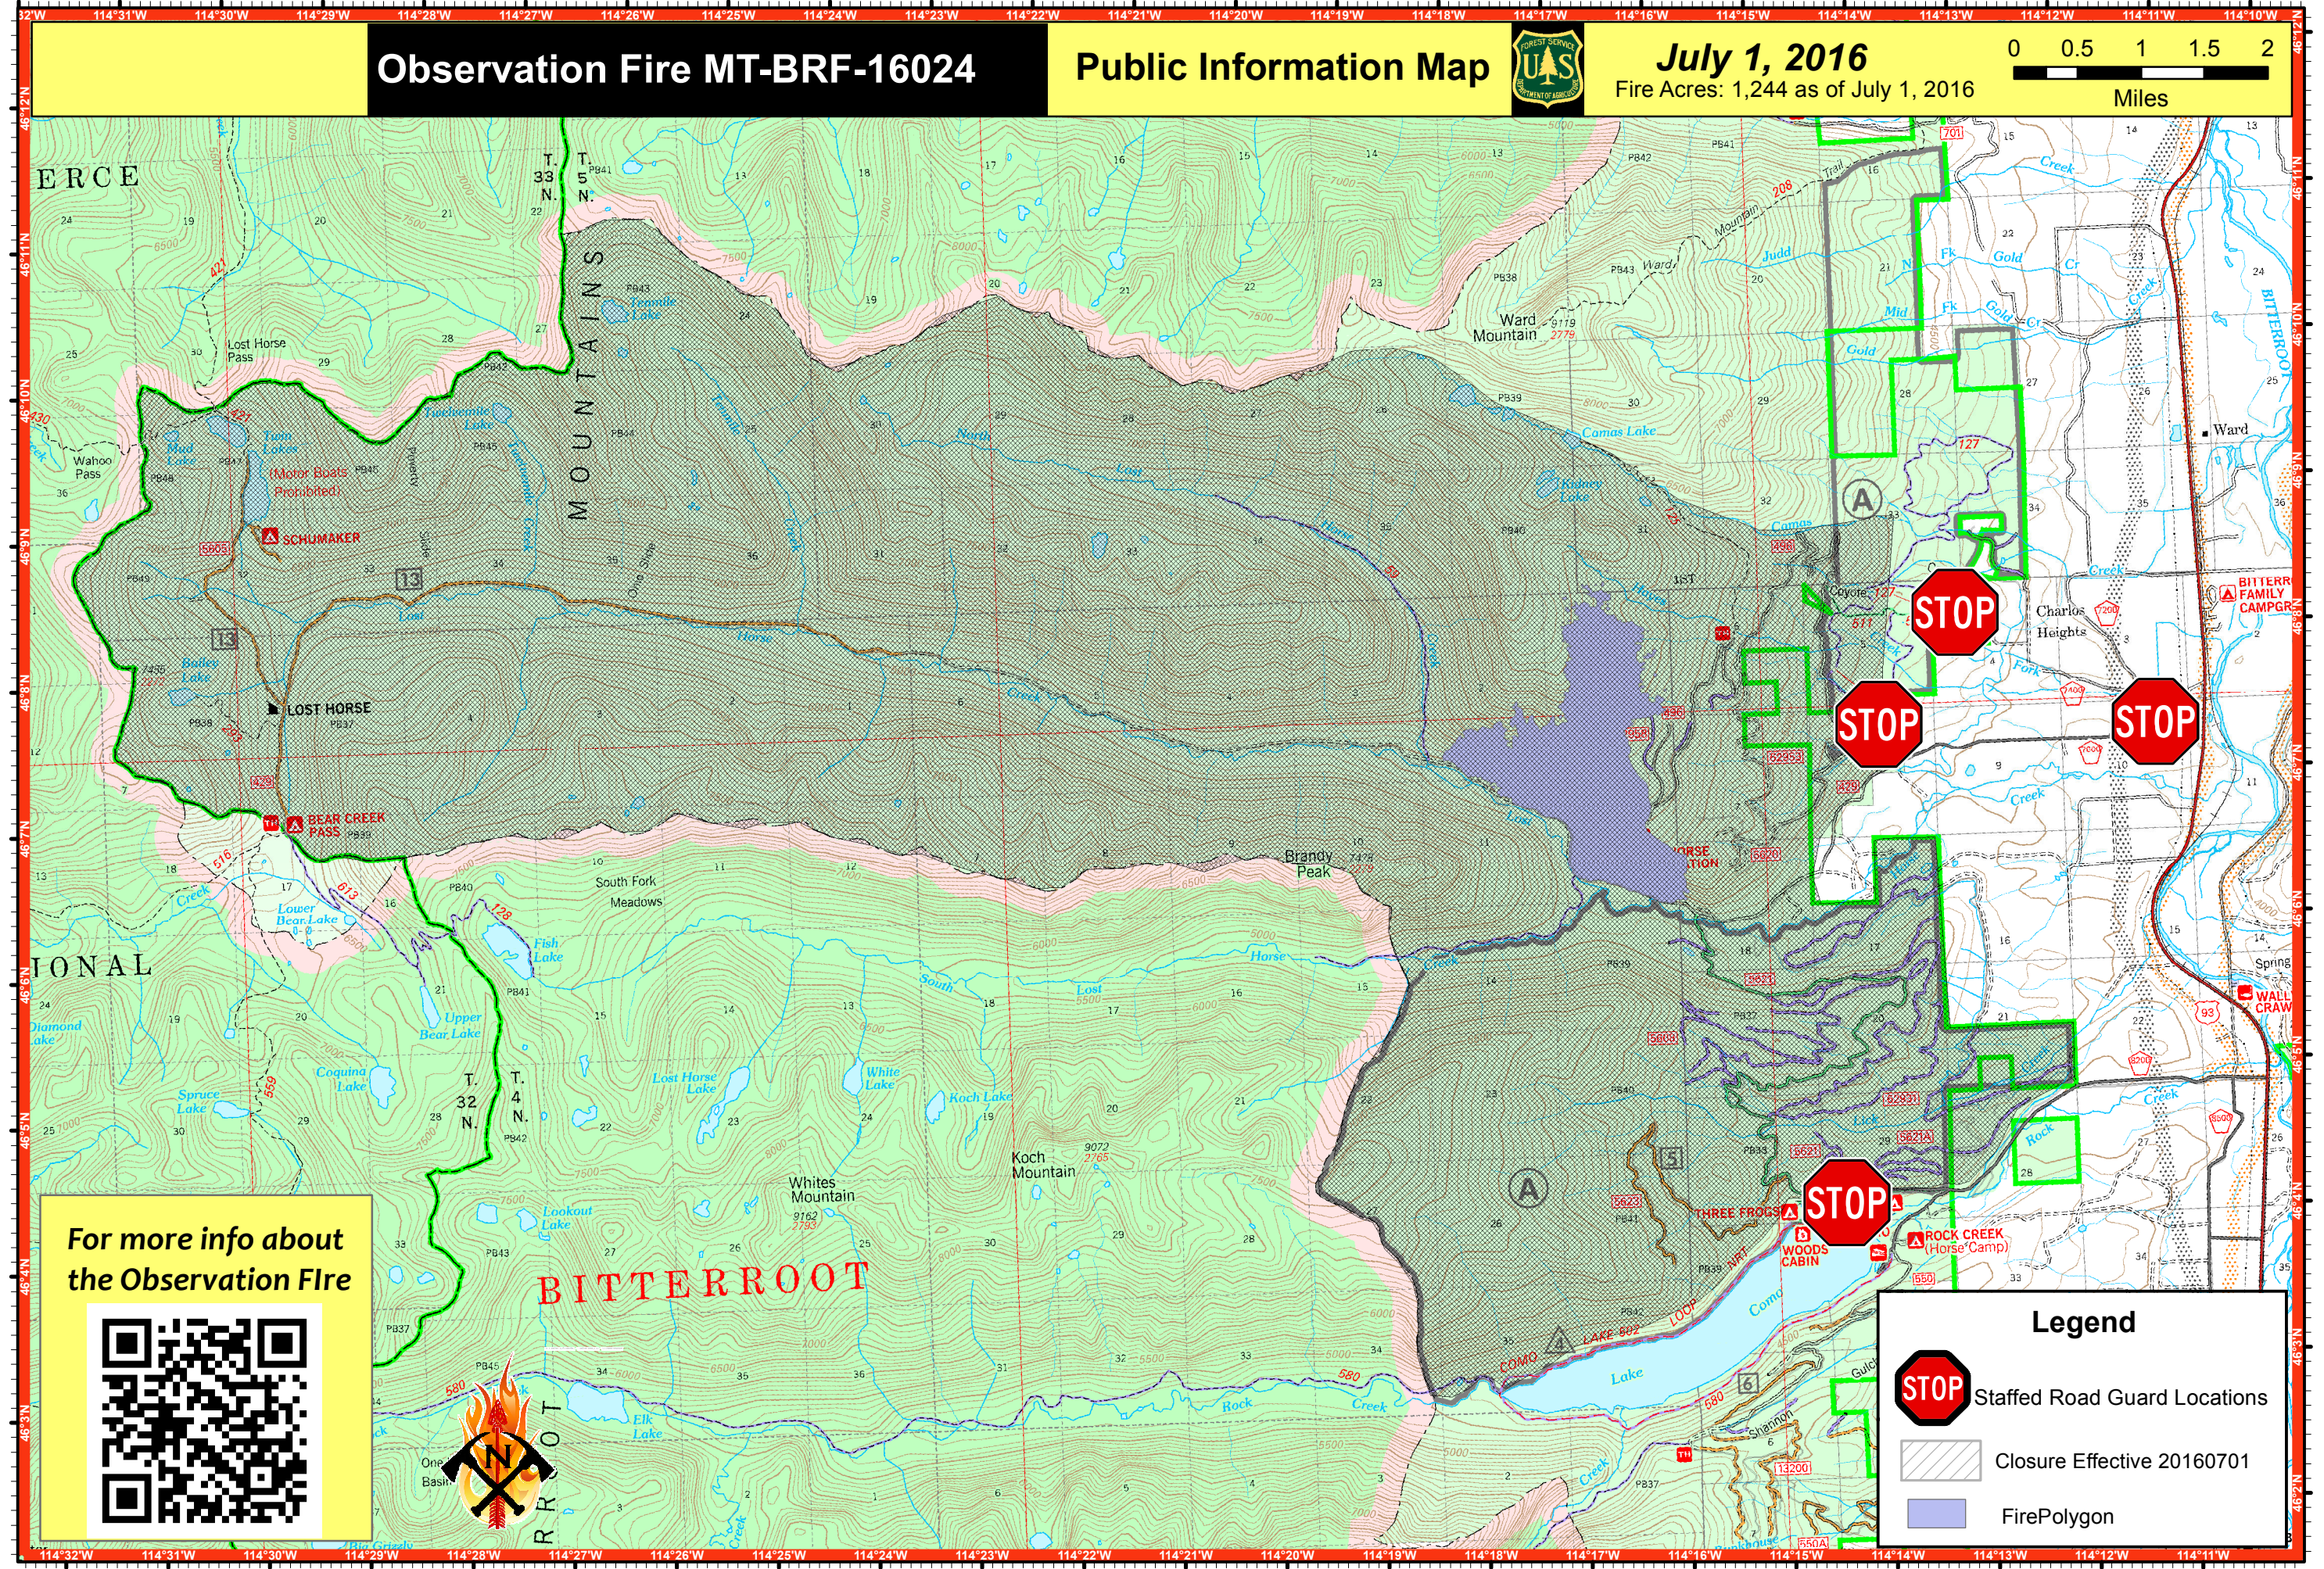

Observation Fire MT-BRF-16024

Public Information Map

July 1, 2016
Fire Acres: 1,244 as of July 1, 2016

For more info about the Observation Fire

Legend

- Staffed Road Guard Locations
- Closure Effective 20160701
- FirePolygon