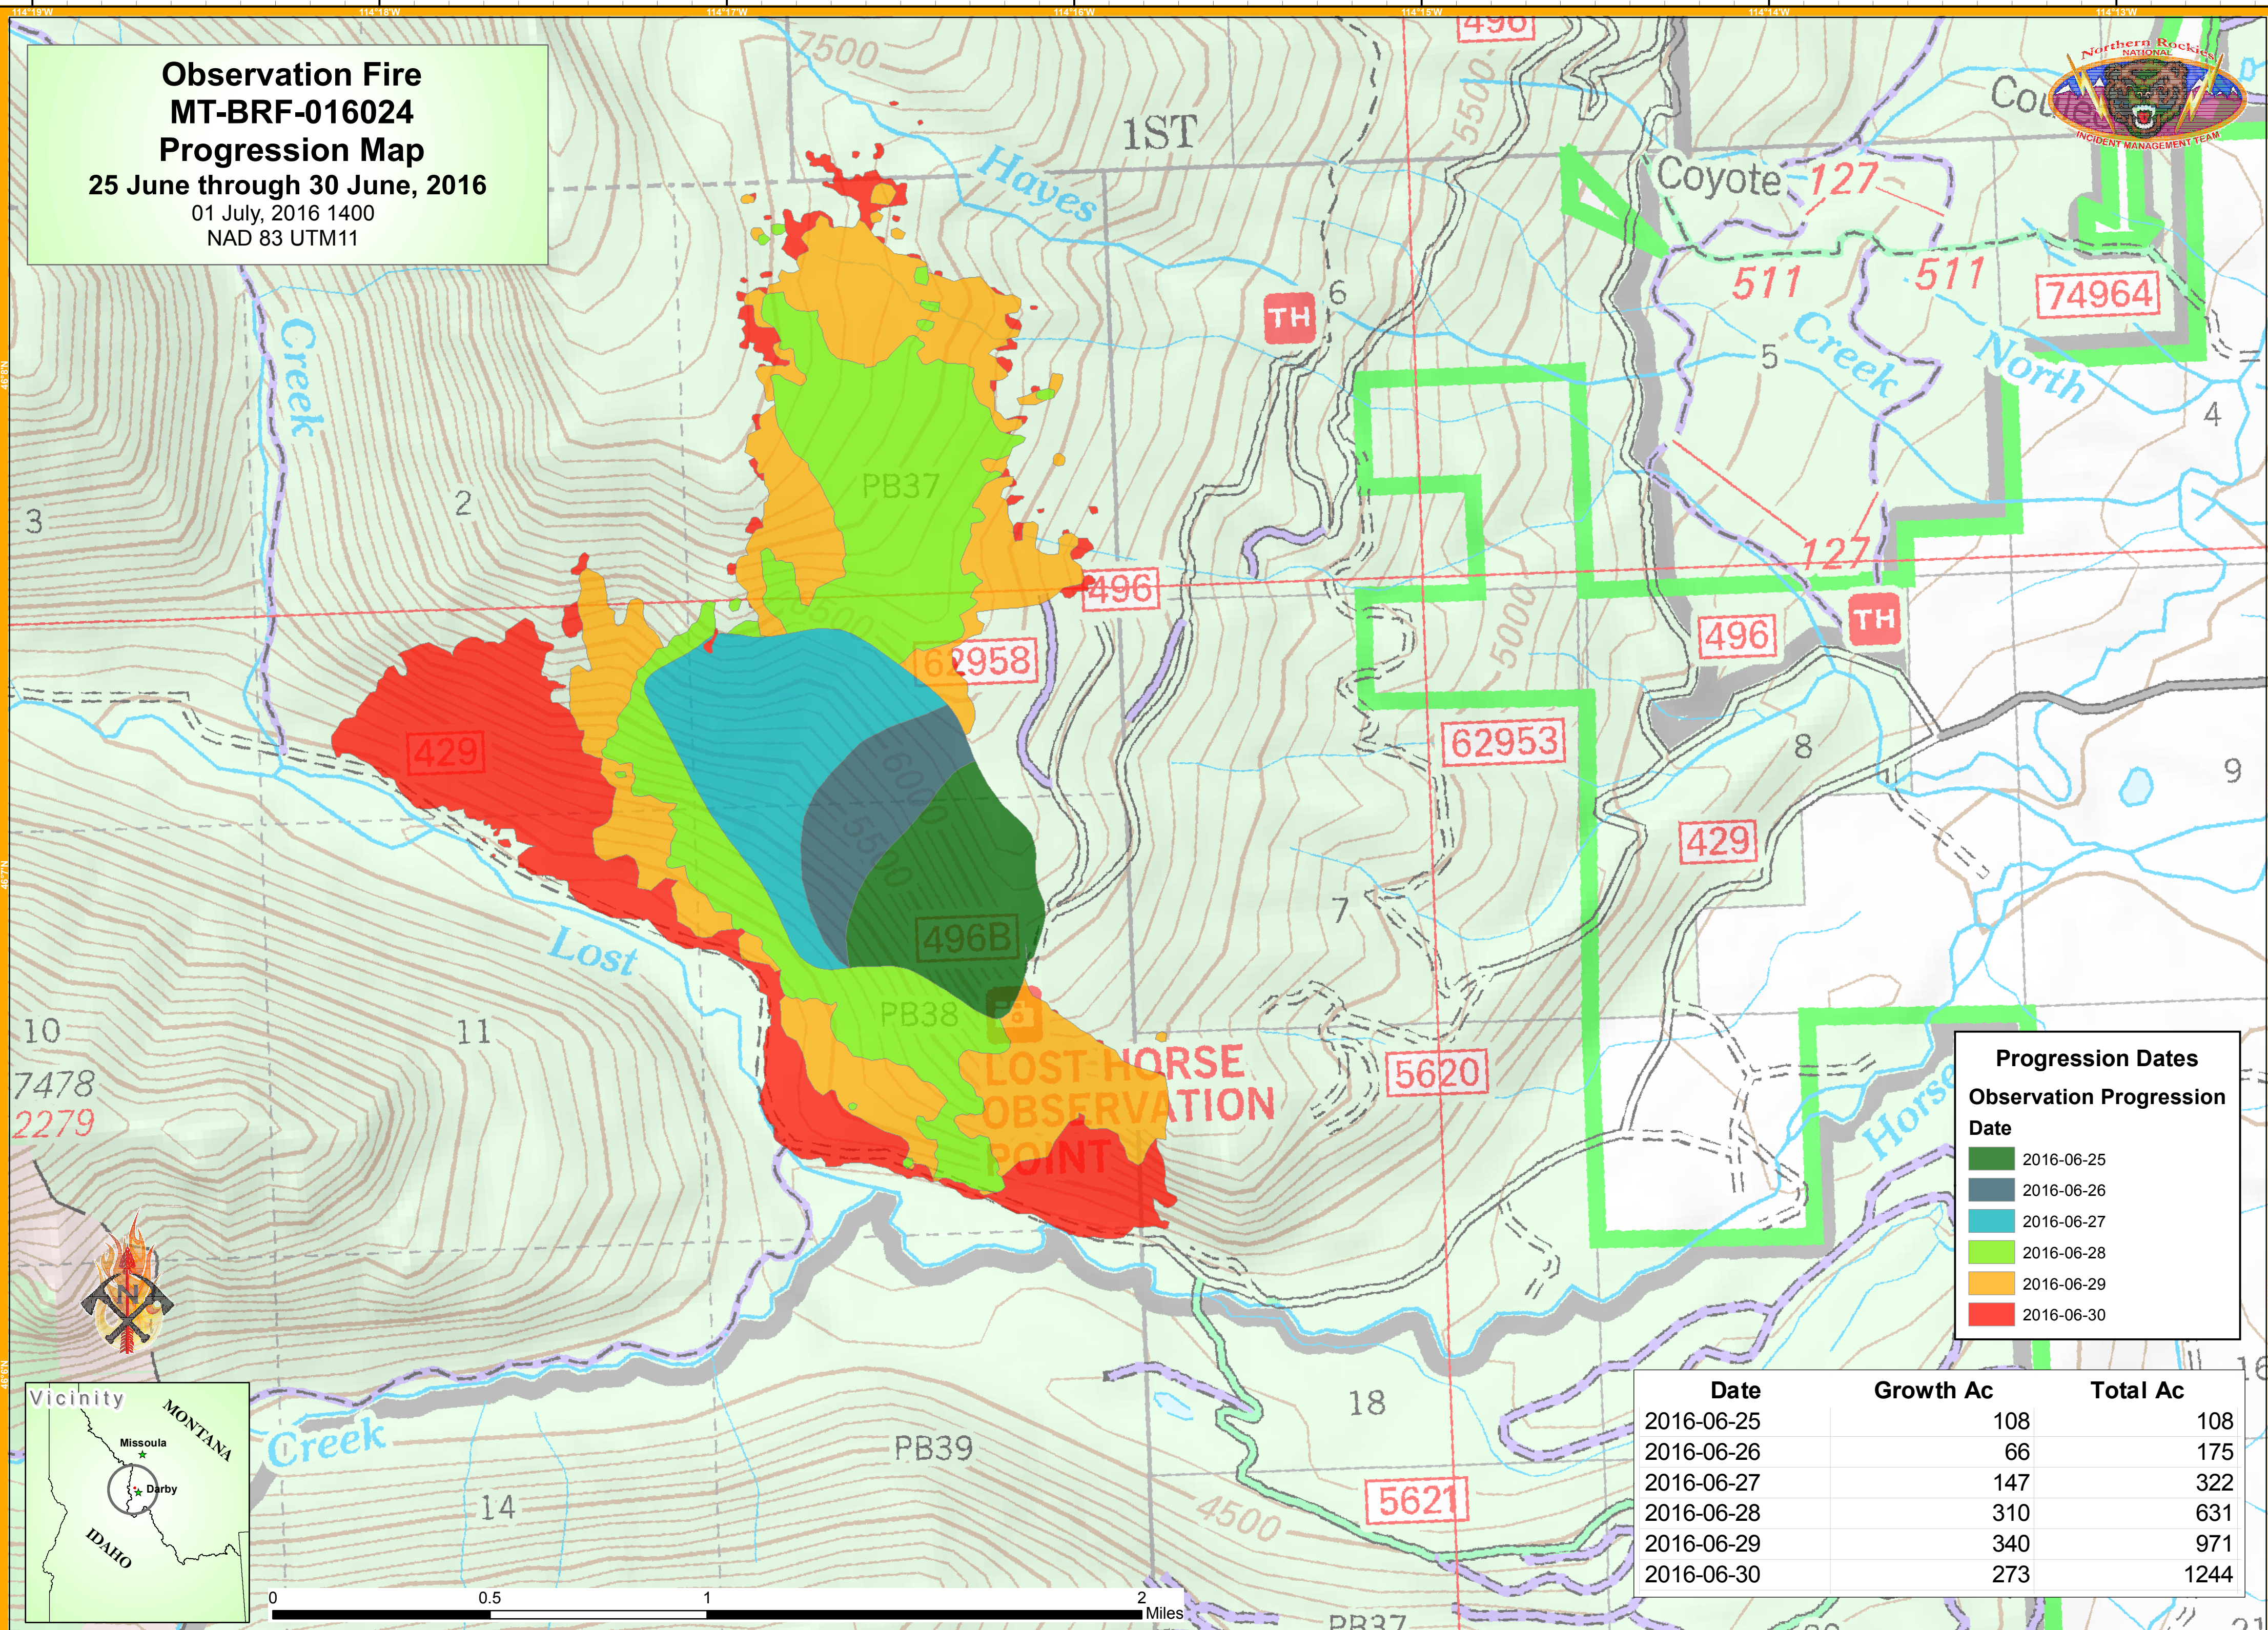

**Observation Fire
MT-BRF-016024
Progression Map**
25 June through 30 June, 2016
01 July, 2016 1400
NAD 83 UTM11

Progression Dates
Observation Progression

Date

- 2016-06-25
- 2016-06-26
- 2016-06-27
- 2016-06-28
- 2016-06-29
- 2016-06-30

Date	Growth Ac	Total Ac
2016-06-25	108	108
2016-06-26	66	175
2016-06-27	147	322
2016-06-28	310	631
2016-06-29	340	971
2016-06-30	273	1244