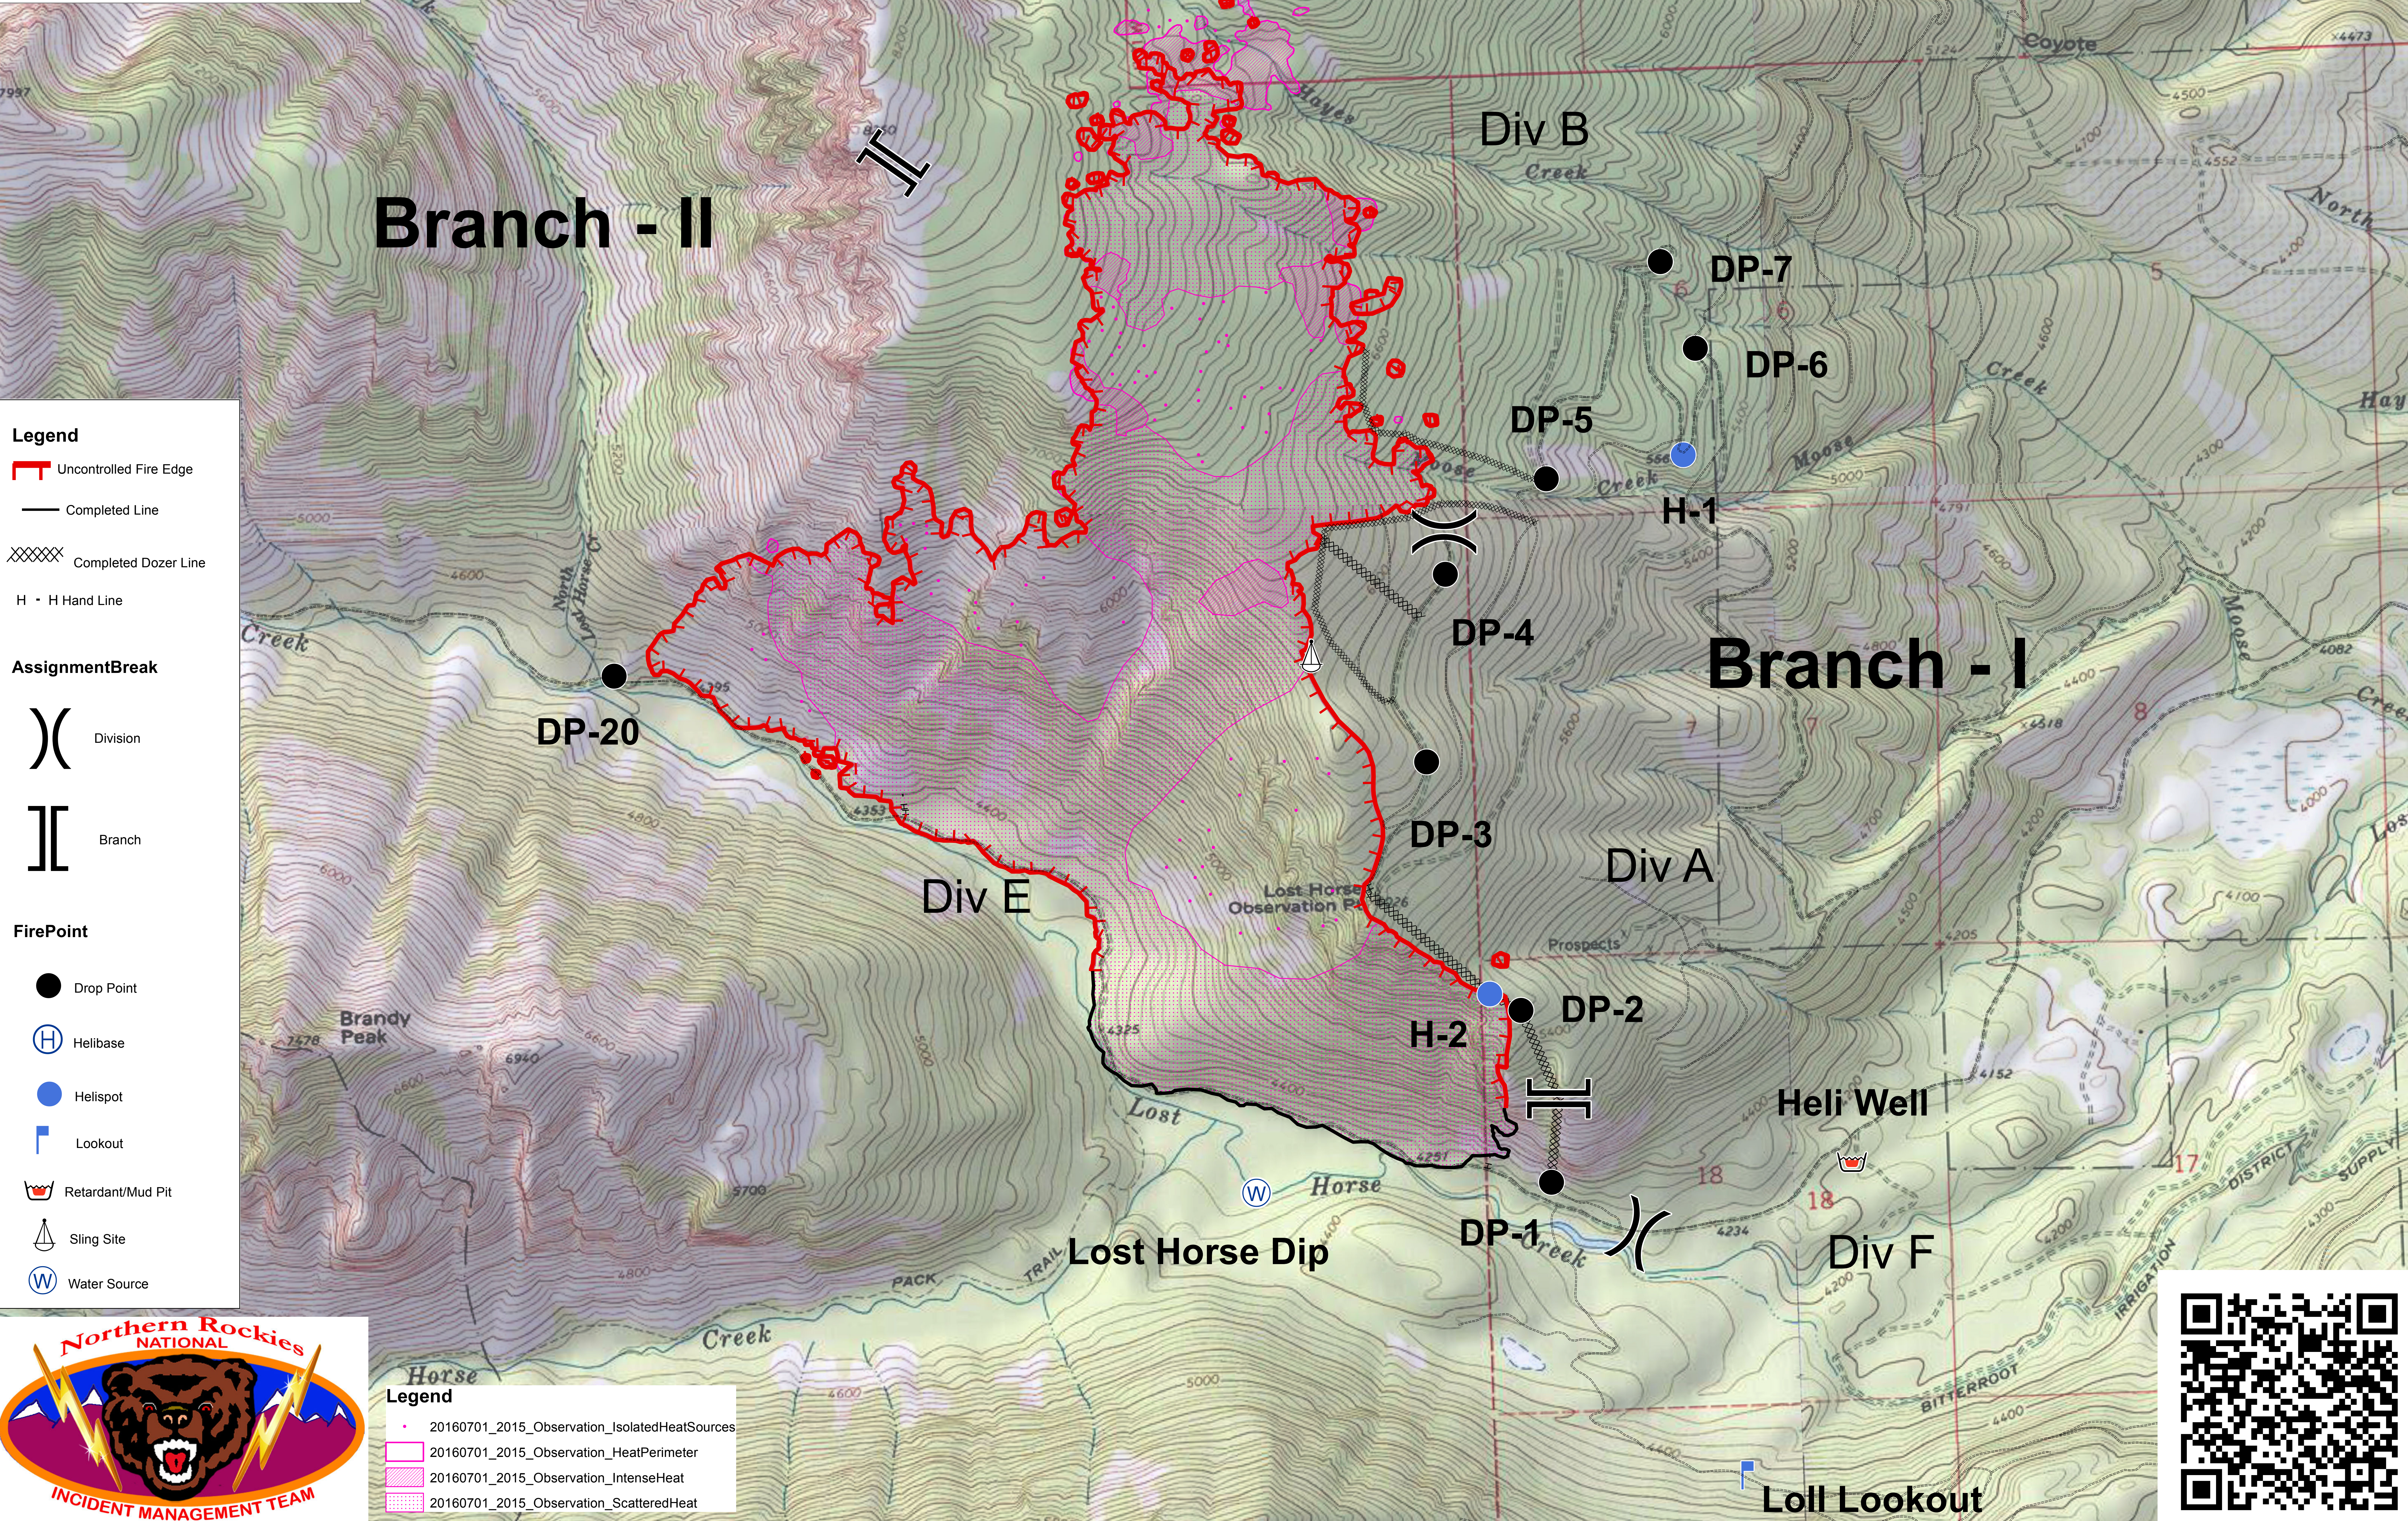

Observation Fire

MT-BRF-16024

Briefing Map

July 2, 2016

0 0.125 0.25 0.5 Miles

Acres 1,292

Legend

- Uncontrolled Fire Edge
- Completed Line
- Completed Dozer Line
- H Hand Line

AssignmentBreak

- Division
- Branch

FirePoint

- Drop Point
- Helibase
- Helispot
- Lookout
- Retardant/Mud Pit
- Sling Site
- Water Source

Legend

- 20160701_2015_Observation_IsolatedHeatSources
- 20160701_2015_Observation_HeatPerimeter
- 20160701_2015_Observation_IntenseHeat
- 20160701_2015_Observation_ScatteredHeat