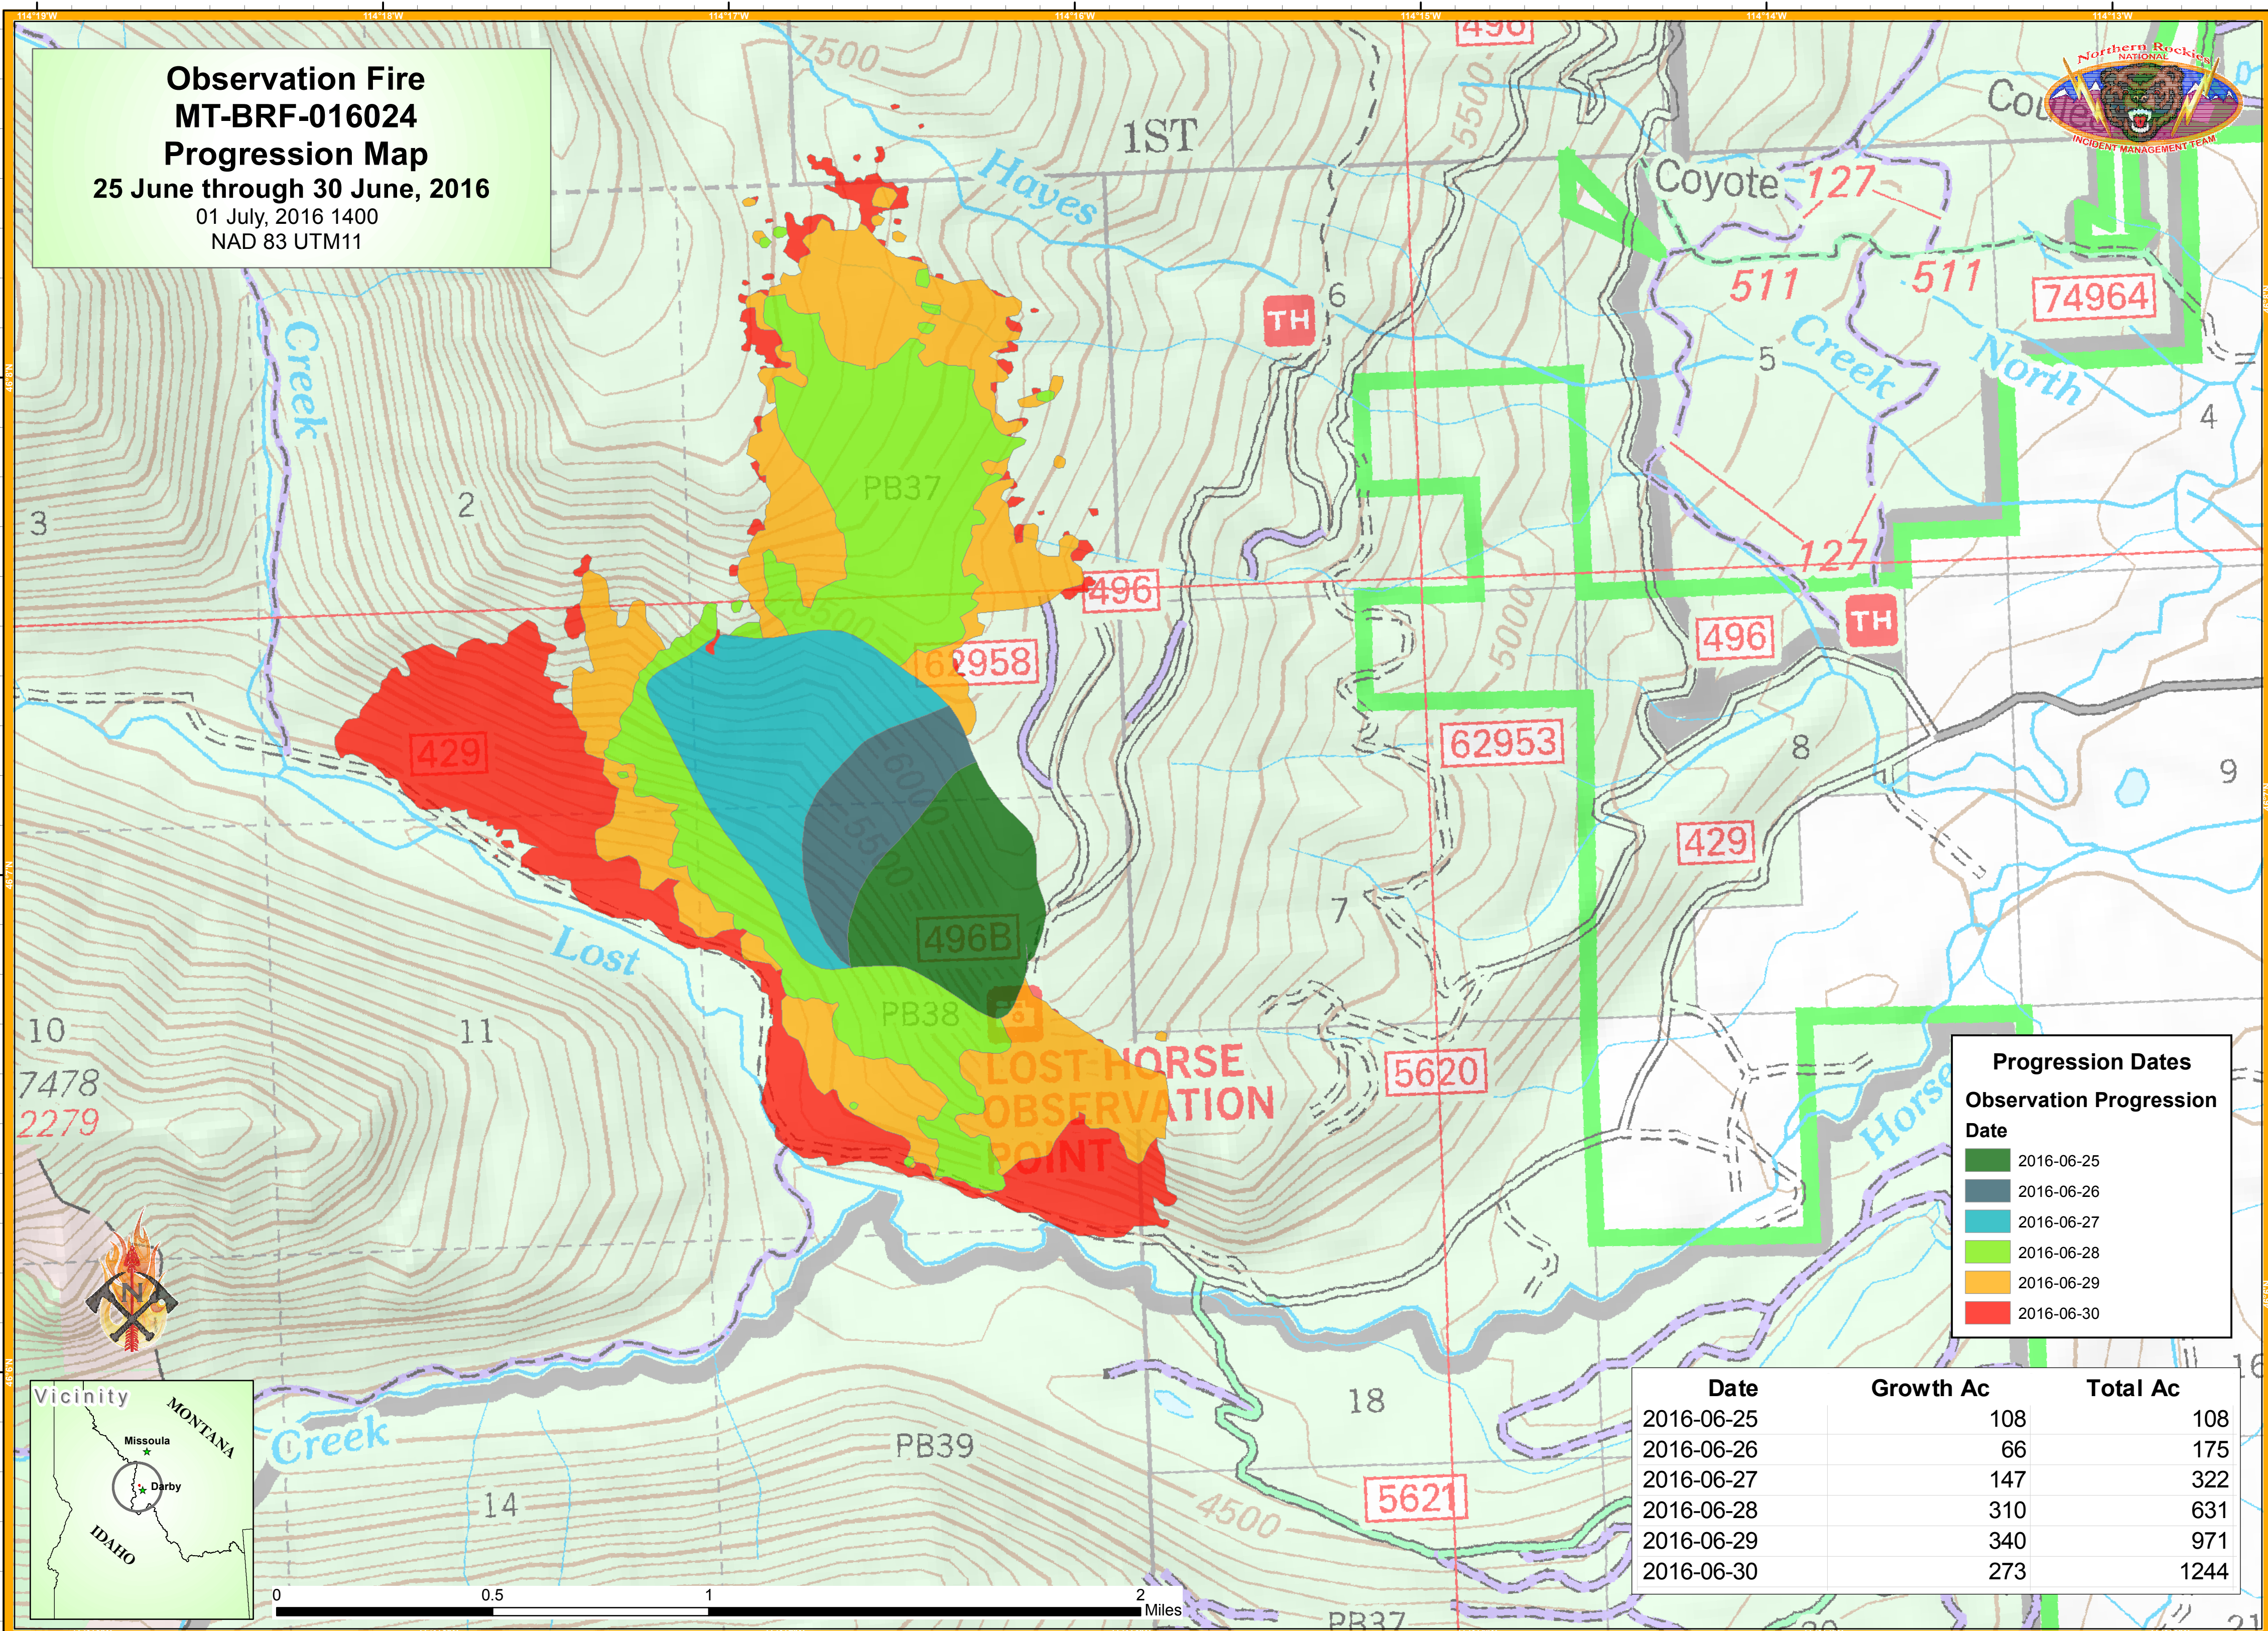

**Observation Fire  
MT-BRF-016024  
Progression Map  
25 June through 30 June, 2016**  
01 July, 2016 1400  
NAD 83 UTM11

**Progression Dates**

**Observation Progression Date**

- 2016-06-25
- 2016-06-26
- 2016-06-27
- 2016-06-28
- 2016-06-29
- 2016-06-30

Date	Growth Ac	Total Ac
2016-06-25	108	108
2016-06-26	66	175
2016-06-27	147	322
2016-06-28	310	631
2016-06-29	340	971
2016-06-30	273	1244